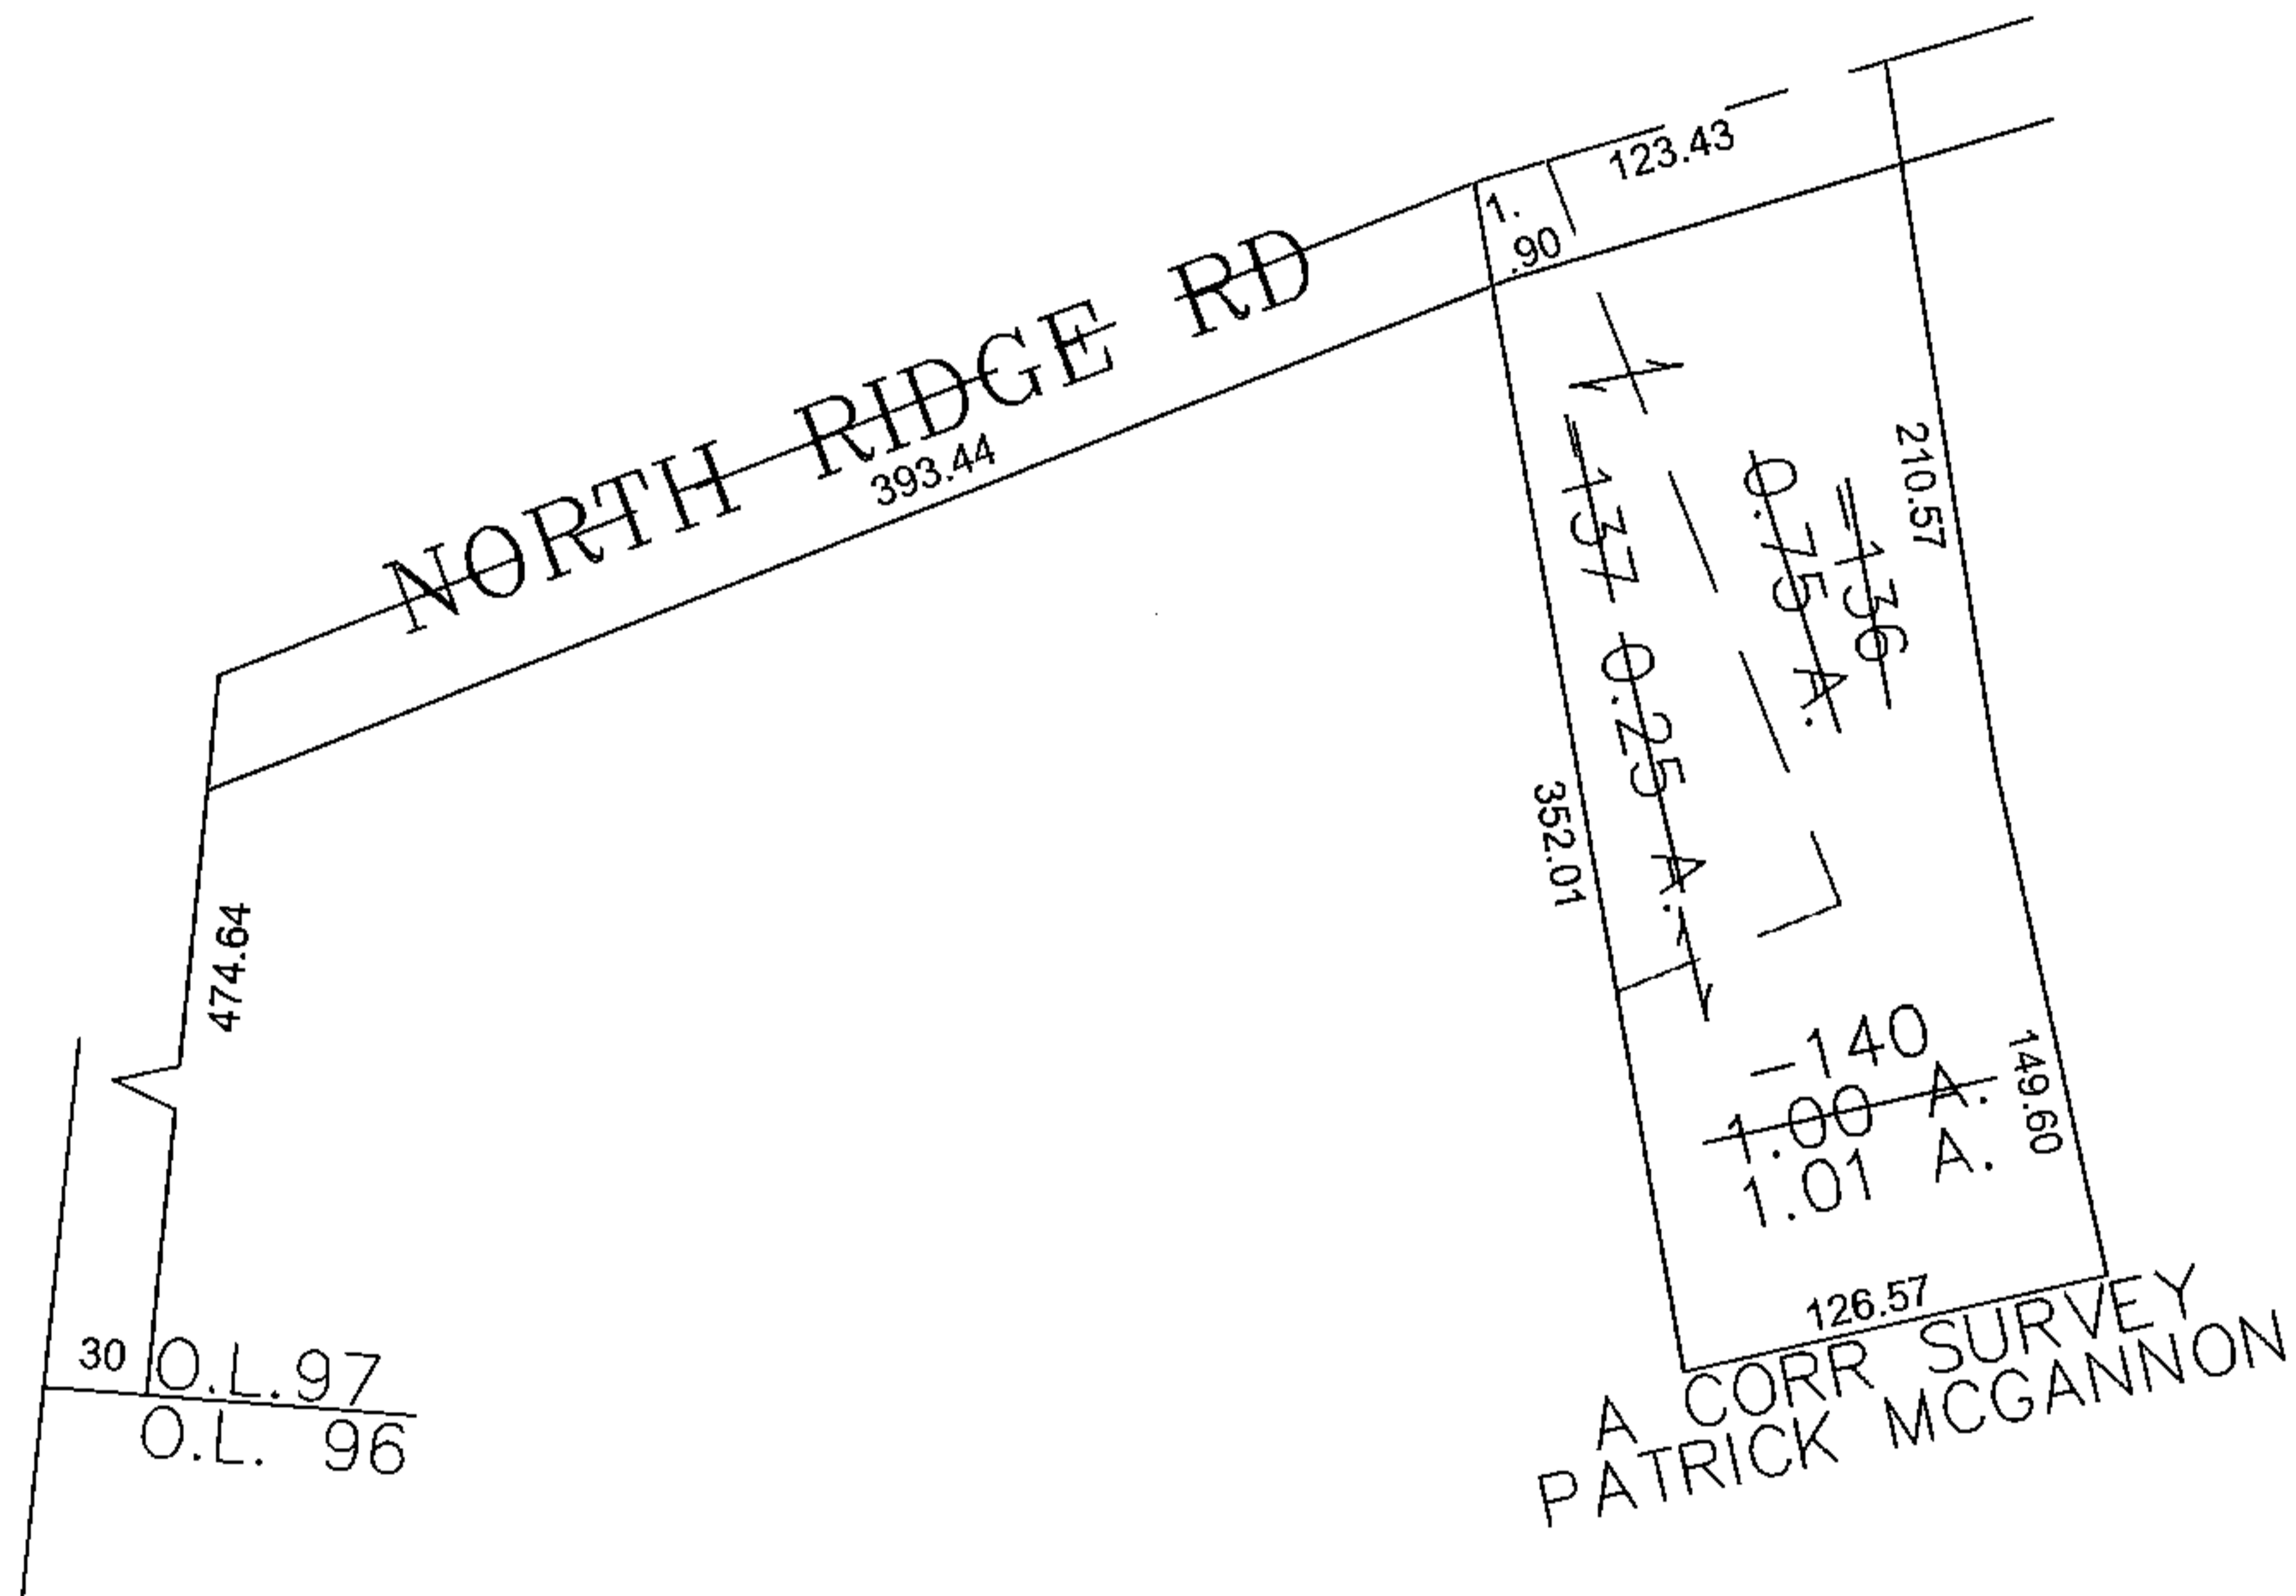

PARENT PARCEL: 05-00-097-103-136, -137

CHILD PARCEL: 05-00-097-103-140

STARTING POINT: SOUTHWEST CORNER OF ORIGINAL LOT 97

14-03311

SPLITS/DEEDS PROCESSED

LORAIN COUNTY TAX MAP DEPARTMENT
226 MIDDLE AVE. ELYRIA, OHIO

SURVEYED BY: PATRICK MCGANNON

CLOSURE: 0.00 : 10.000

MAP PAGE(S): 05-00-097-B

APPROVED BY: JAH DATE: 11/12/2014

SCALE: 1" = 100 PRIOR INSTRUMENT: 20140517143