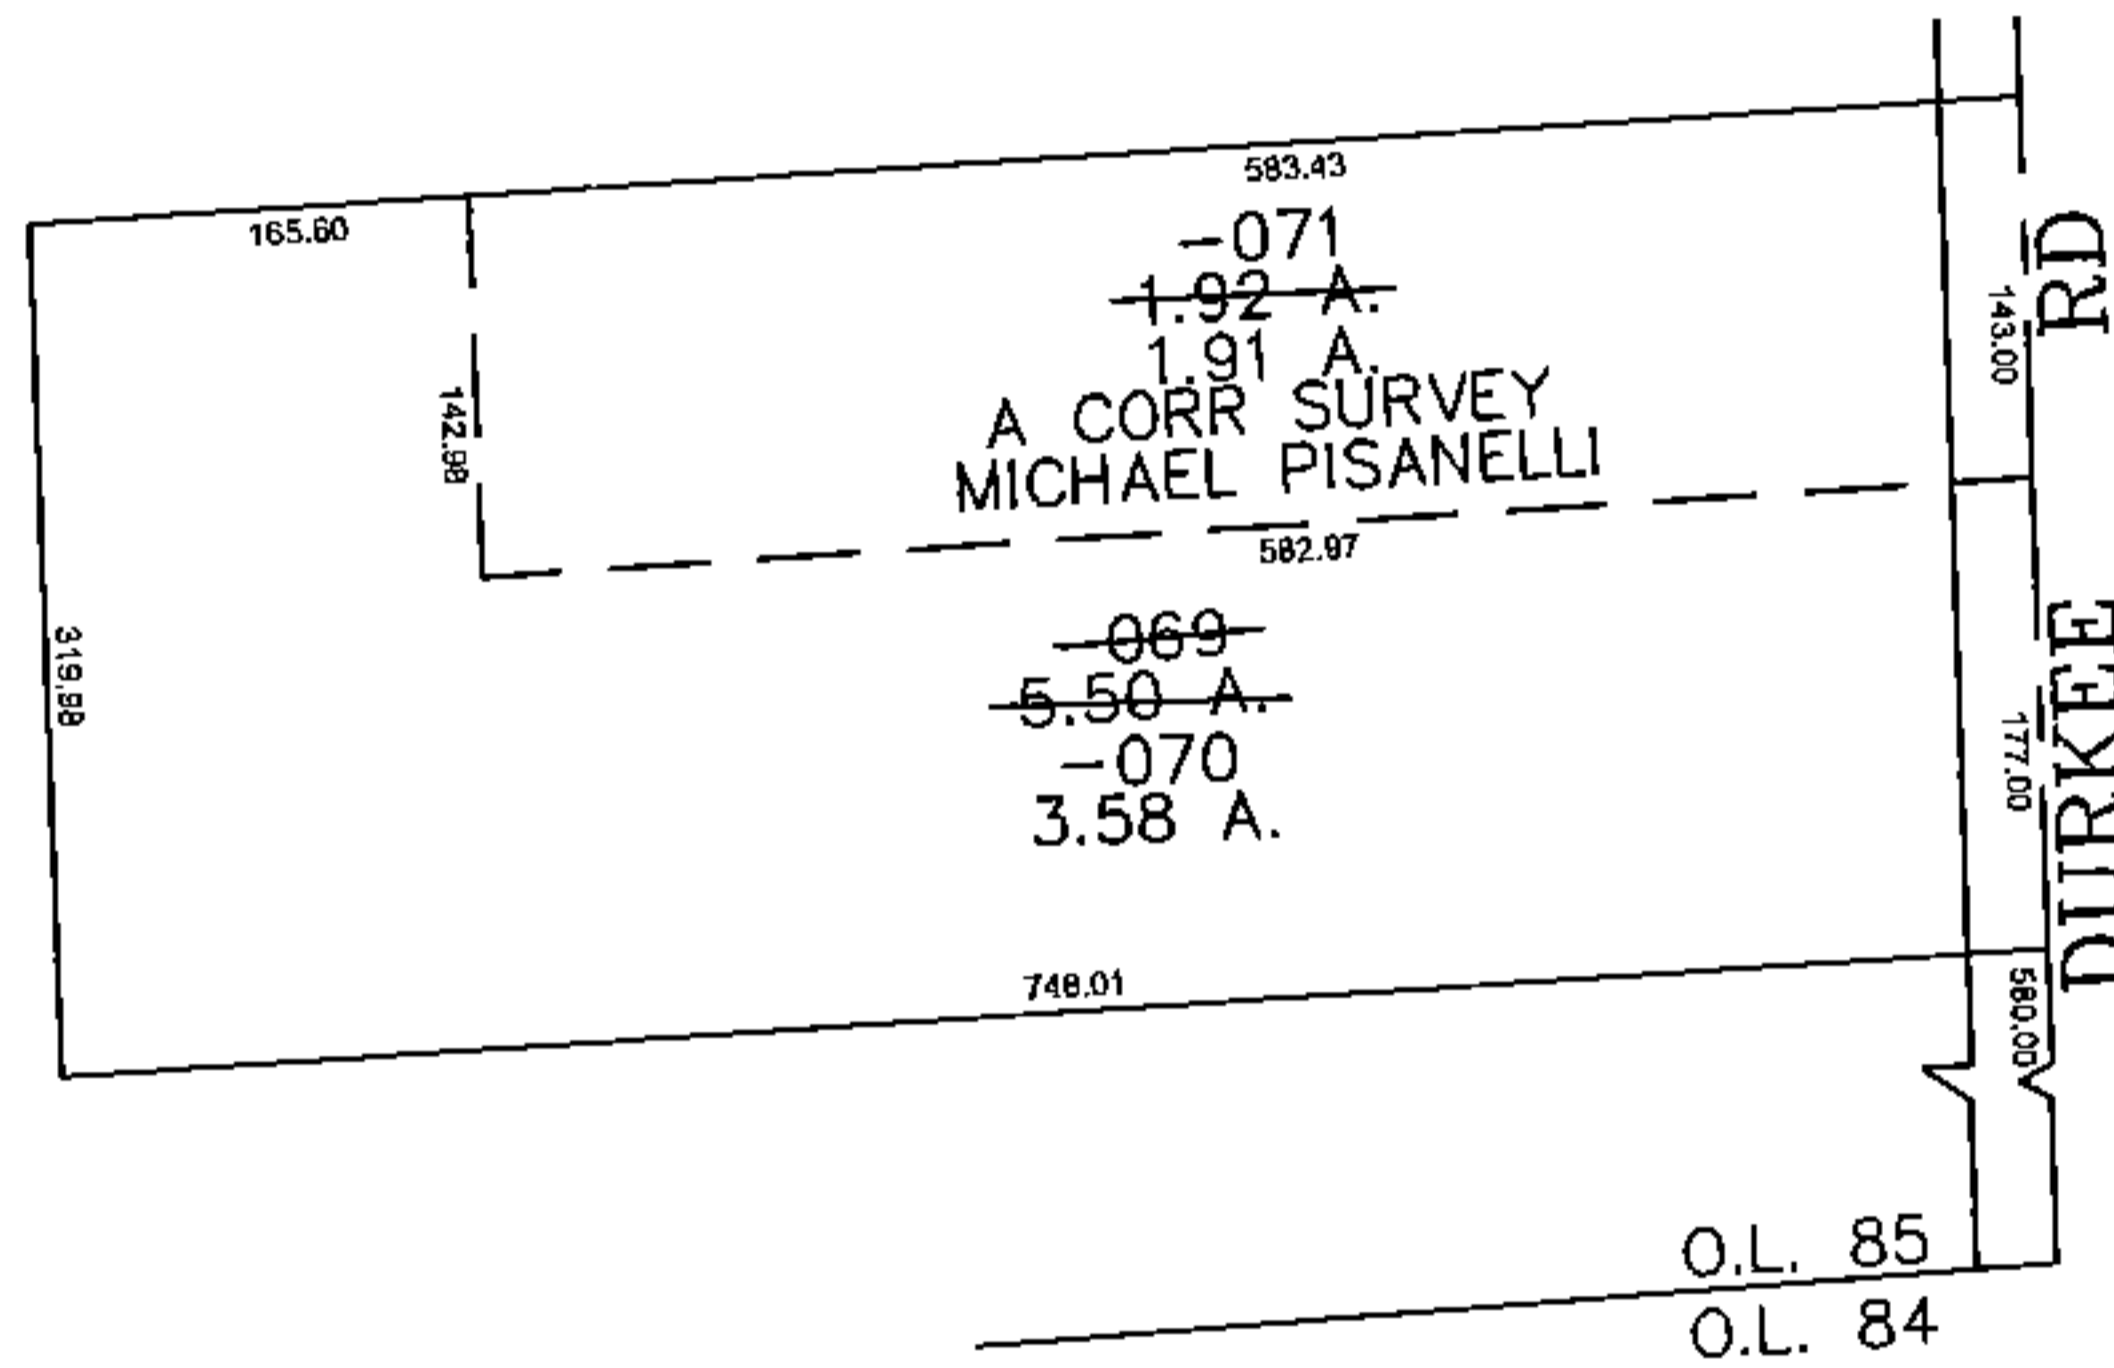

PARENT PARCEL: 11-00-085-000-069

CHILD PARCEL: 11-00-085-000-070, -071

STARTING POINT: CENTERLINE OF DURKEE RD & O.L. 85

14-03310

SPLITS/DEEDS PROCESSED
LORAIN COUNTY TAX MAP DEPARTMENT
226 MIDDLE AVE. ELYRIA, OHIO

SURVEYED BY: MICHAEL PISANELLI
CLOSURE: 0.00 : 10.000
MAP PAGE(S): 11-E NORTH
APPROVED BY: JAH DATE: 11/12/2014
SCALE: 1" = 200 PRIOR INSTRUMENT: 2005070147