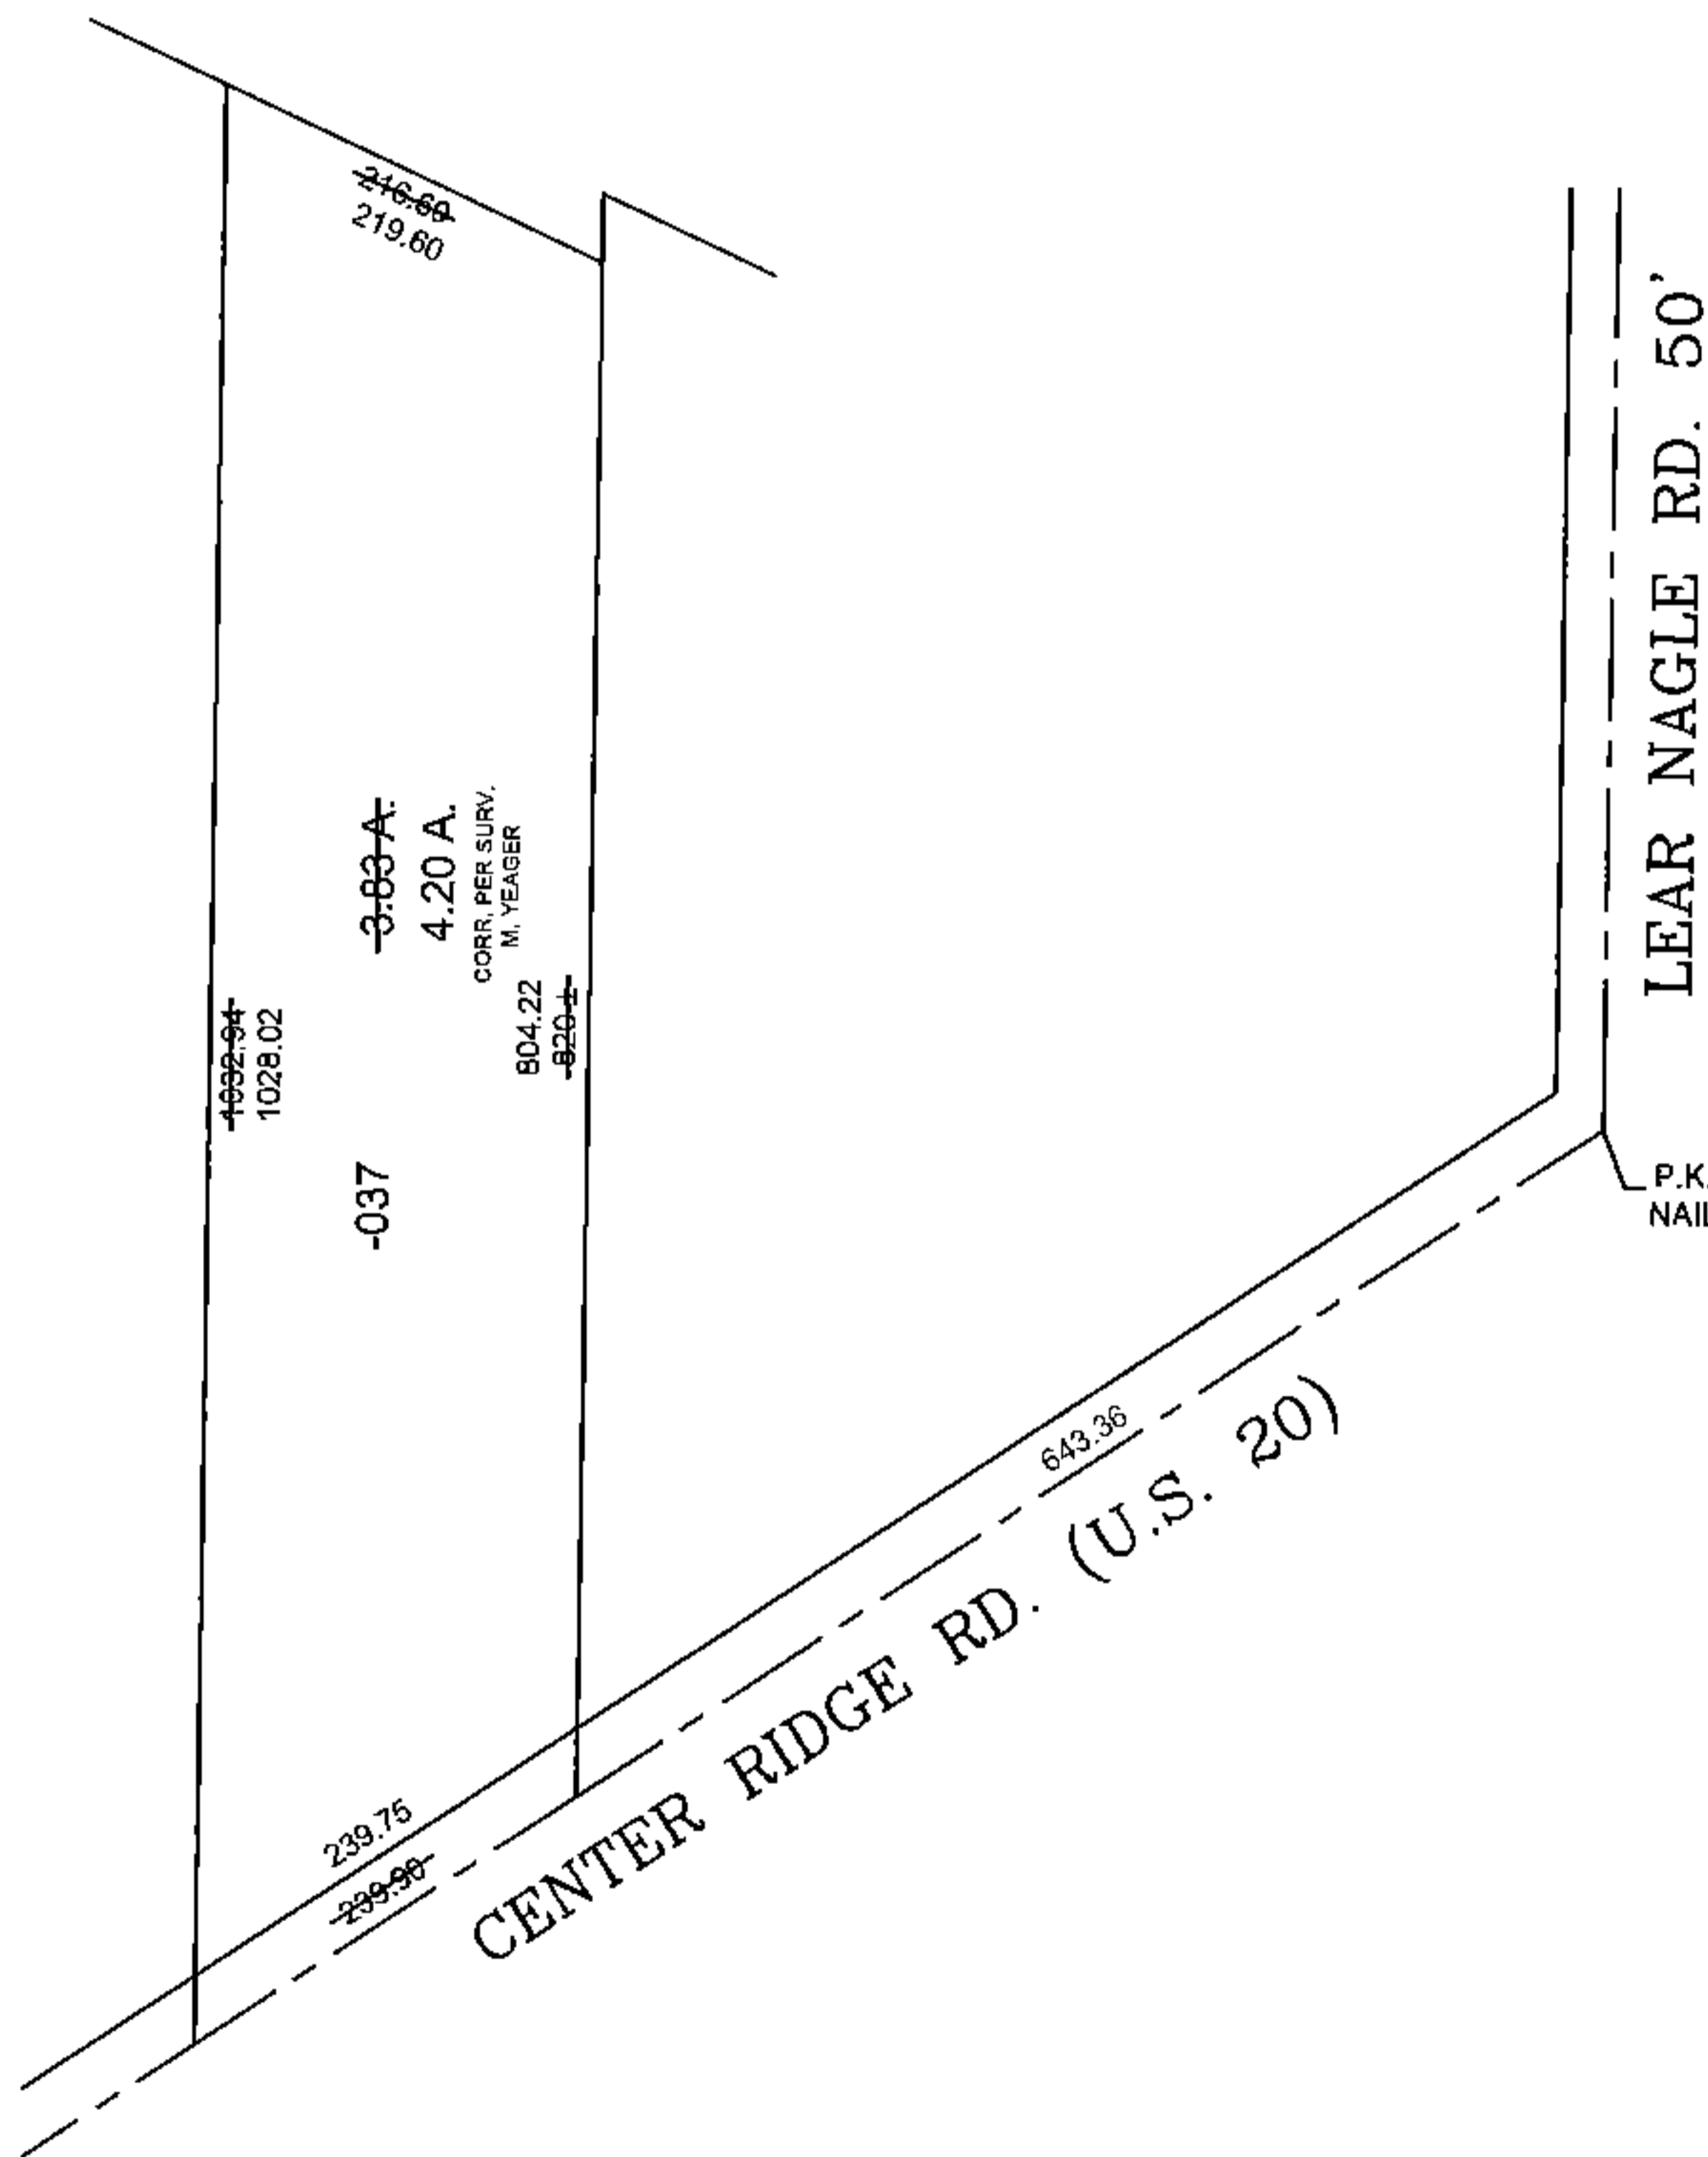

PARENT PARCEL: 07-00-008-117-037

CHILD PARCEL: XX-XX-XXX-XXX-XXX

STARTING POINT: P.K. NAIL, CL OF CENTER RIDGE RD. & CL OF LEAR NAGLE RD.

15-03308-A

ACREAGE CORRECTION

07-00-008-117-037

~~3.83~~ A.

4.20 A.

CORR. PER SURV.
M. YEAGER

SPLITS/DEEDS PROCESSED

LORAIN COUNTY TAX MAP DEPARTMENT
226 MIDDLE AVE. ELYRIA, OHIO

SURVEYED BY: MARK A. YEAGER

CLOSURE: 0.01 : 10,000

MAP PAGE(S): 07-00-008

APPROVED BY: TJS DATE: 9/30/15

SCALE: 1" = 200 PRIOR INSTRUMENT: 20020814700