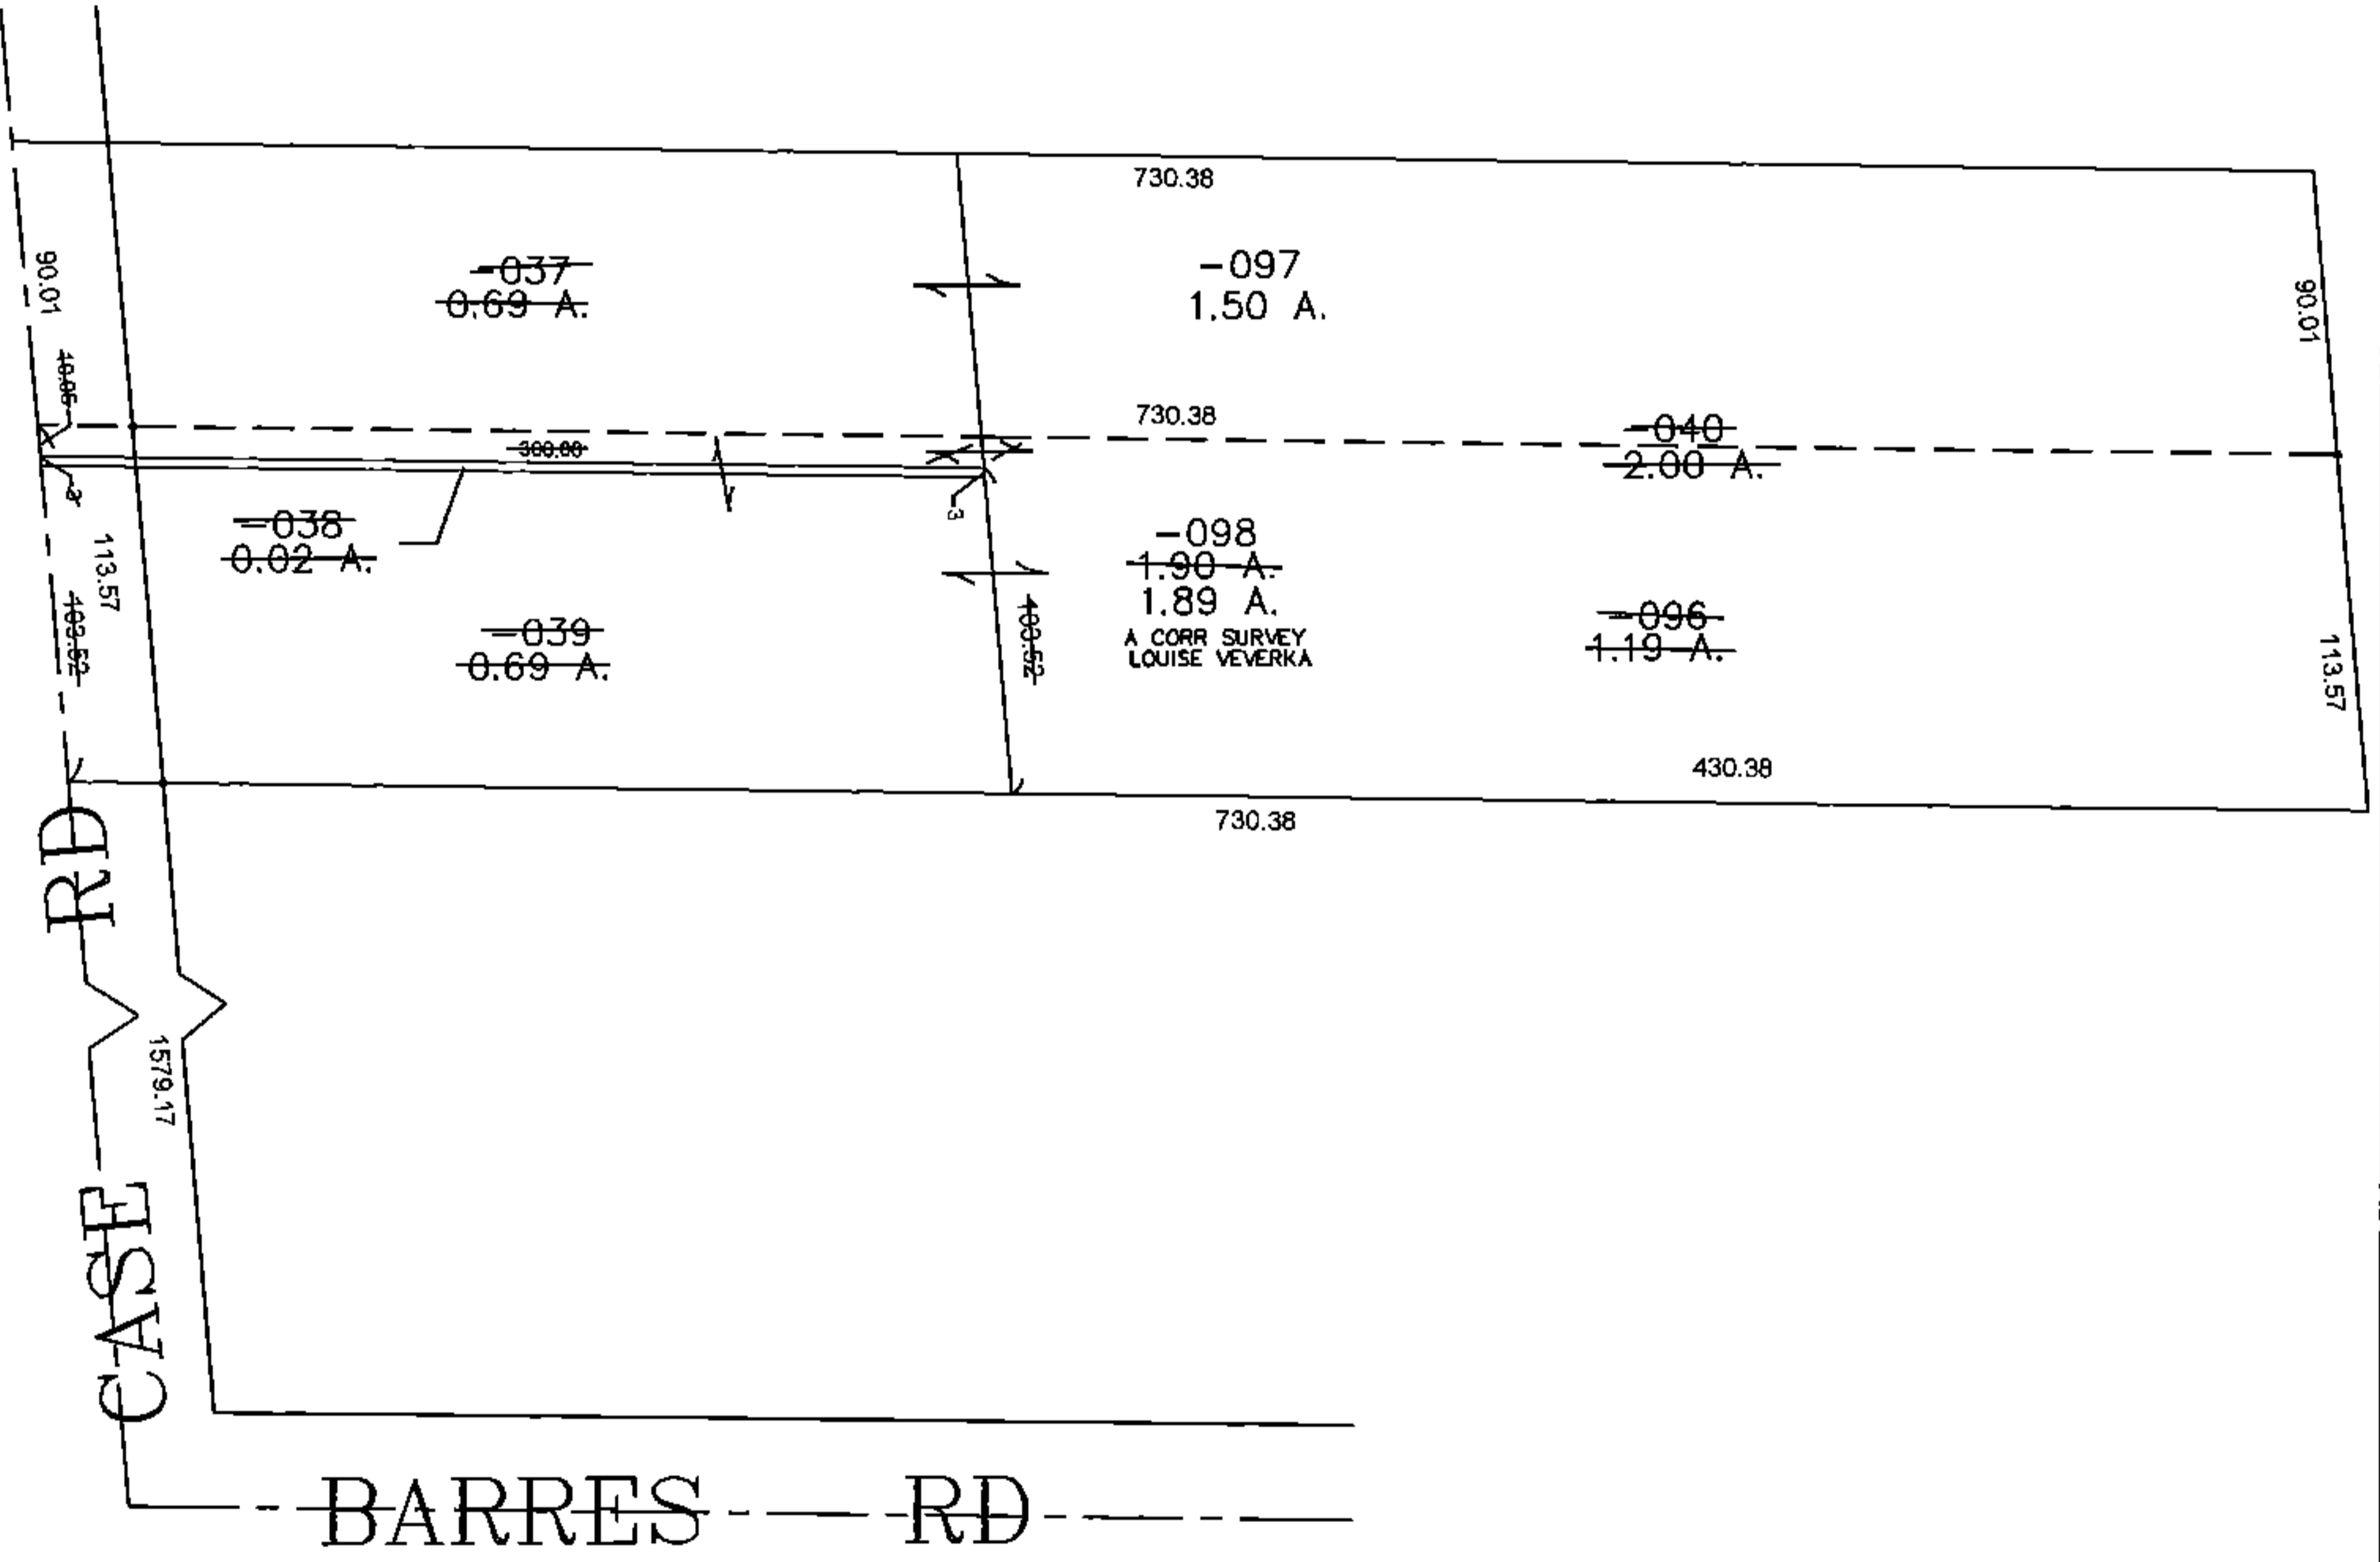

PARENT PARCEL: 07-00-043-103-038, -040, -039, -037

CHILD PARCEL: 07-00-043-103-096 THRU -099

STARTING POINT: CENTERLINE OF CASE RD & BARRES RD.

14-03306

**SPLITS/DEEDS PROCESSED**  
LORAIN COUNTY TAX MAP DEPARTMENT  
226 MIDDLE AVE. ELYRIA, OHIO

SURVEYED BY: LOUISE VEVERKA  
CLOSURE: 0.00 : 10.000  
MAP PAGE(S): 07-00-043-C  
APPROVED BY: TJS DATE: 11/7/2014  
SCALE: 1" = 100 PRIOR INSTRUMENT: 20140500926