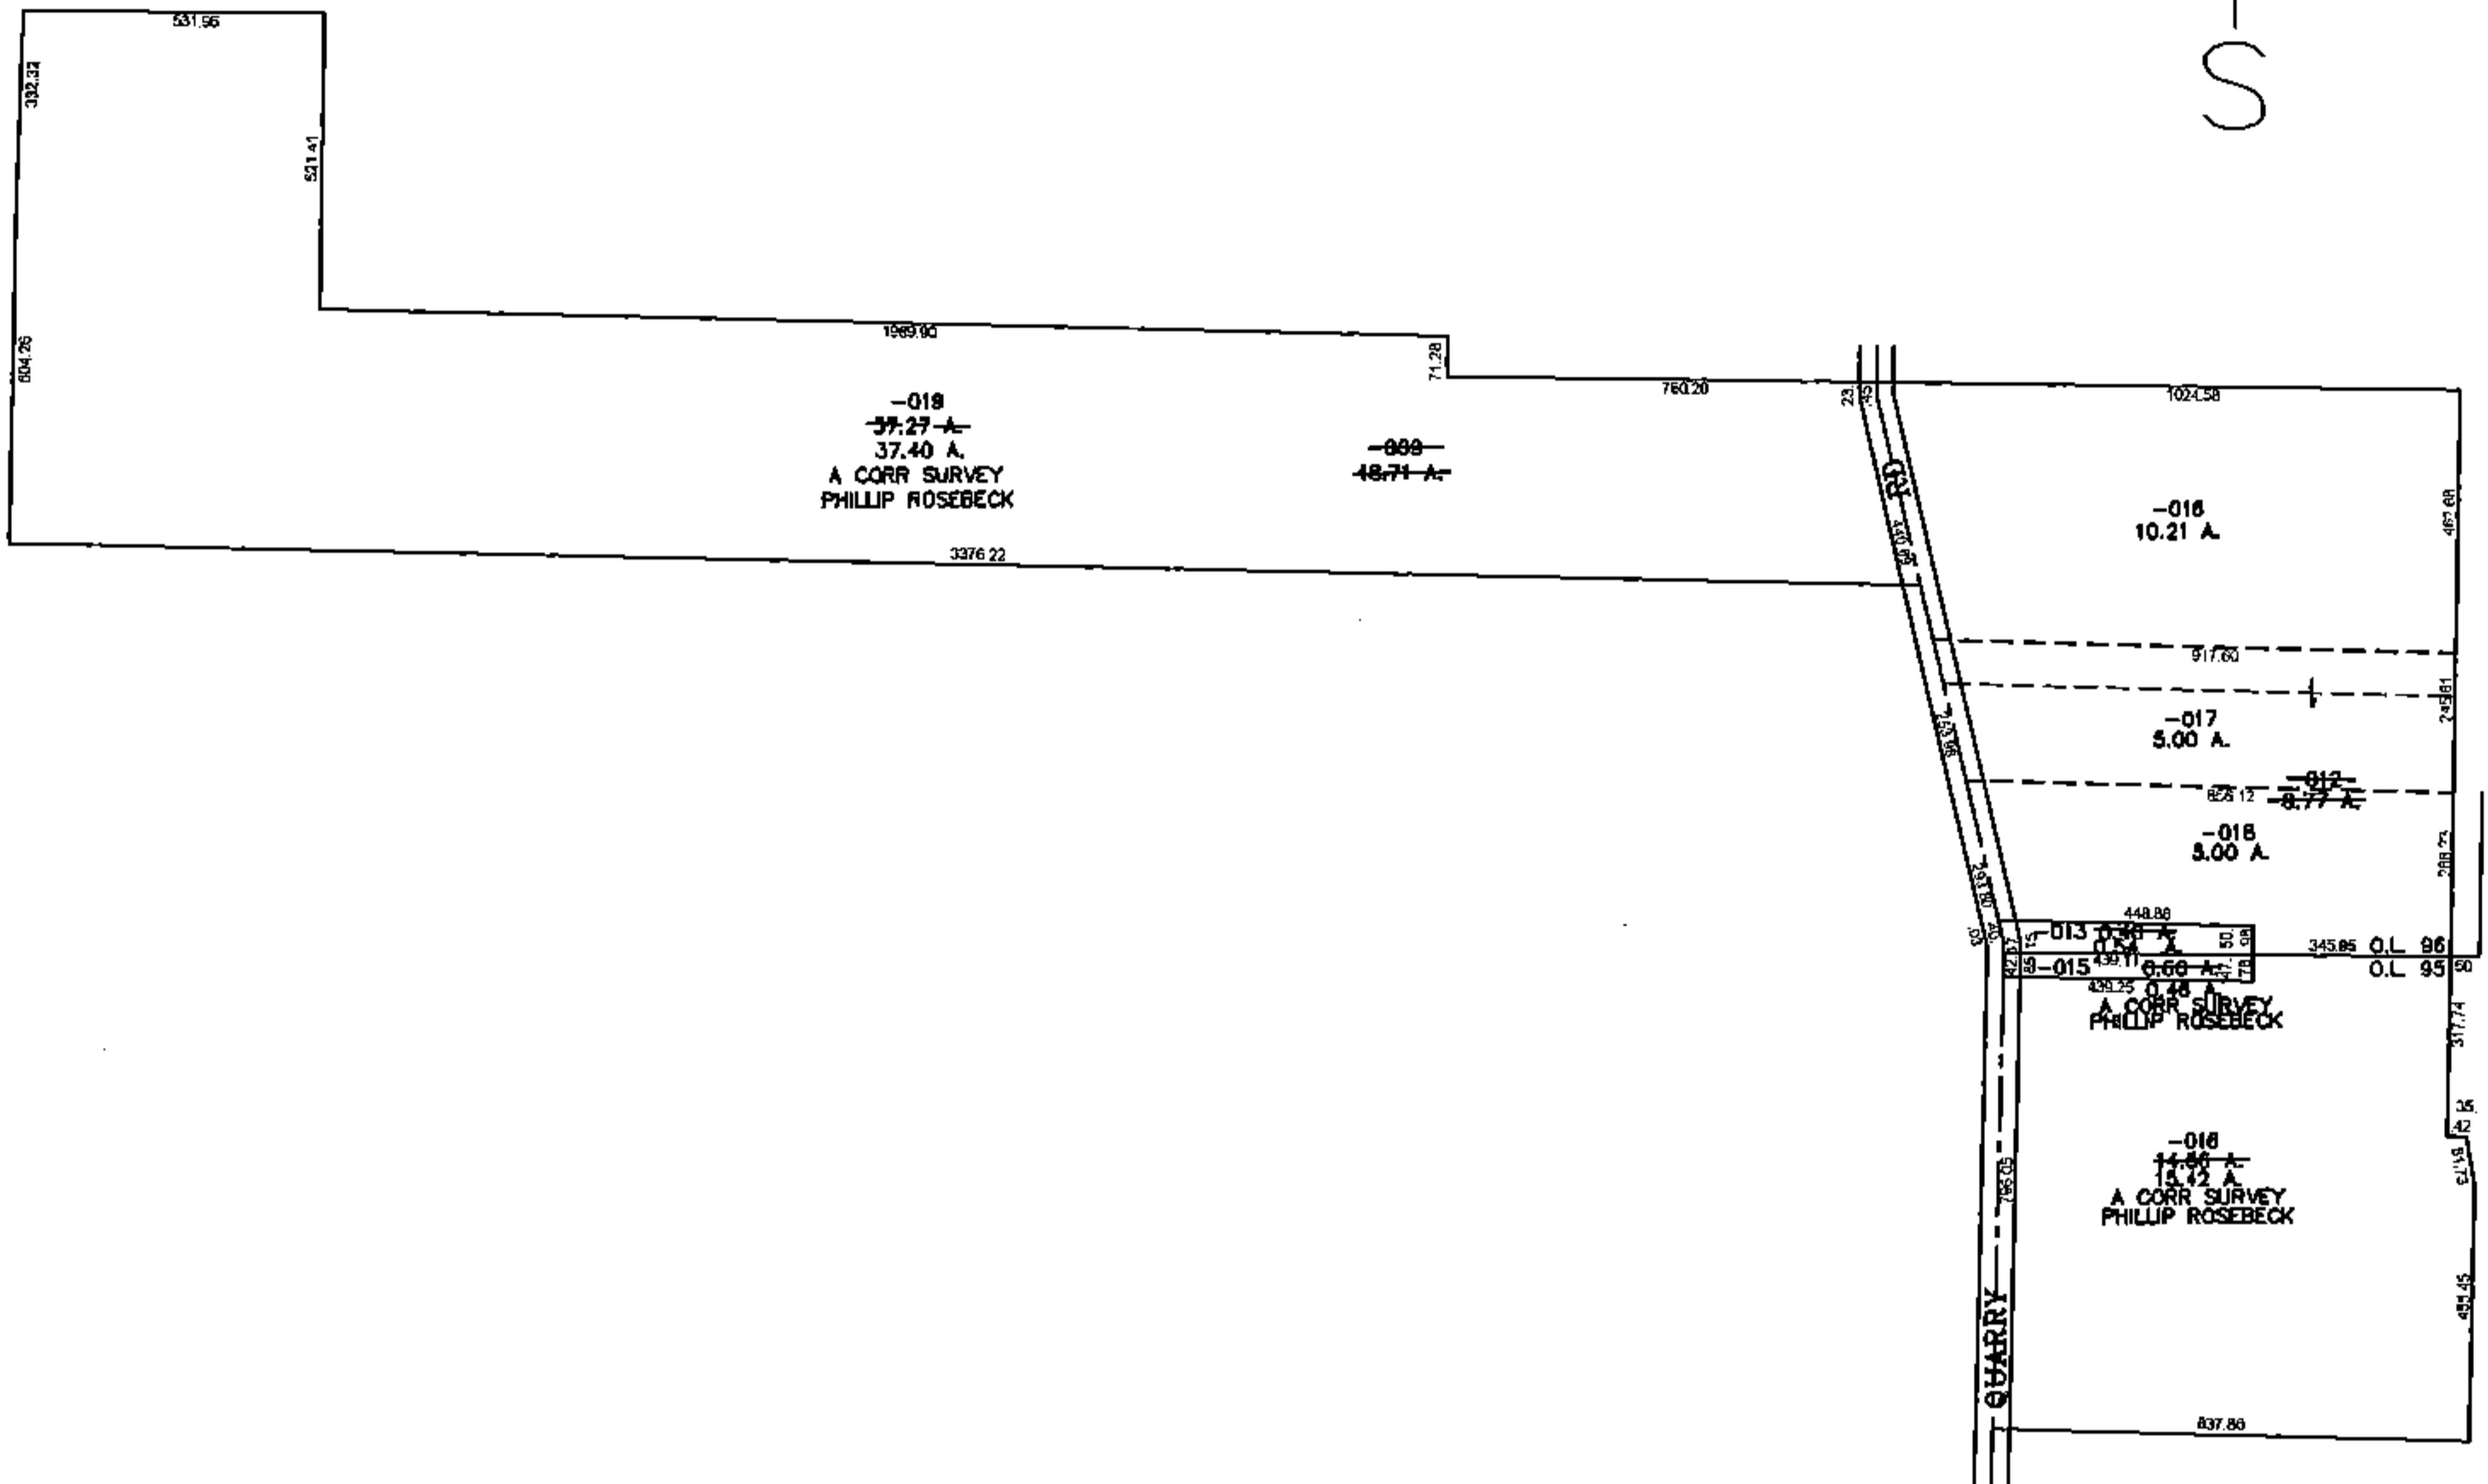

PARENT PARCEL: 05-00-096-000-009, -012 05-00-095-000-016, -015
CHILD PARCEL: 05-00-096-000-016 THRU -019
STARTING POINT: SOUTHEASTERLY CORNER OF O.L. 96

14-03305

SPLITS/DEEDS PROCESSED

LORAIN COUNTY TAX MAP DEPARTMENT
226 MIDDLE AVE. ELYRIA, OHIO

SURVEYED BY: PHILLIP ROSEBECK
CLOSURE: 0.00 : 10.000
MAP PAGE(S): 5-A
APPROVED BY: JAH DATE: 11/7/2014
SCALE: 1" = 600 PRIOR INSTRUMENT: 20130452616