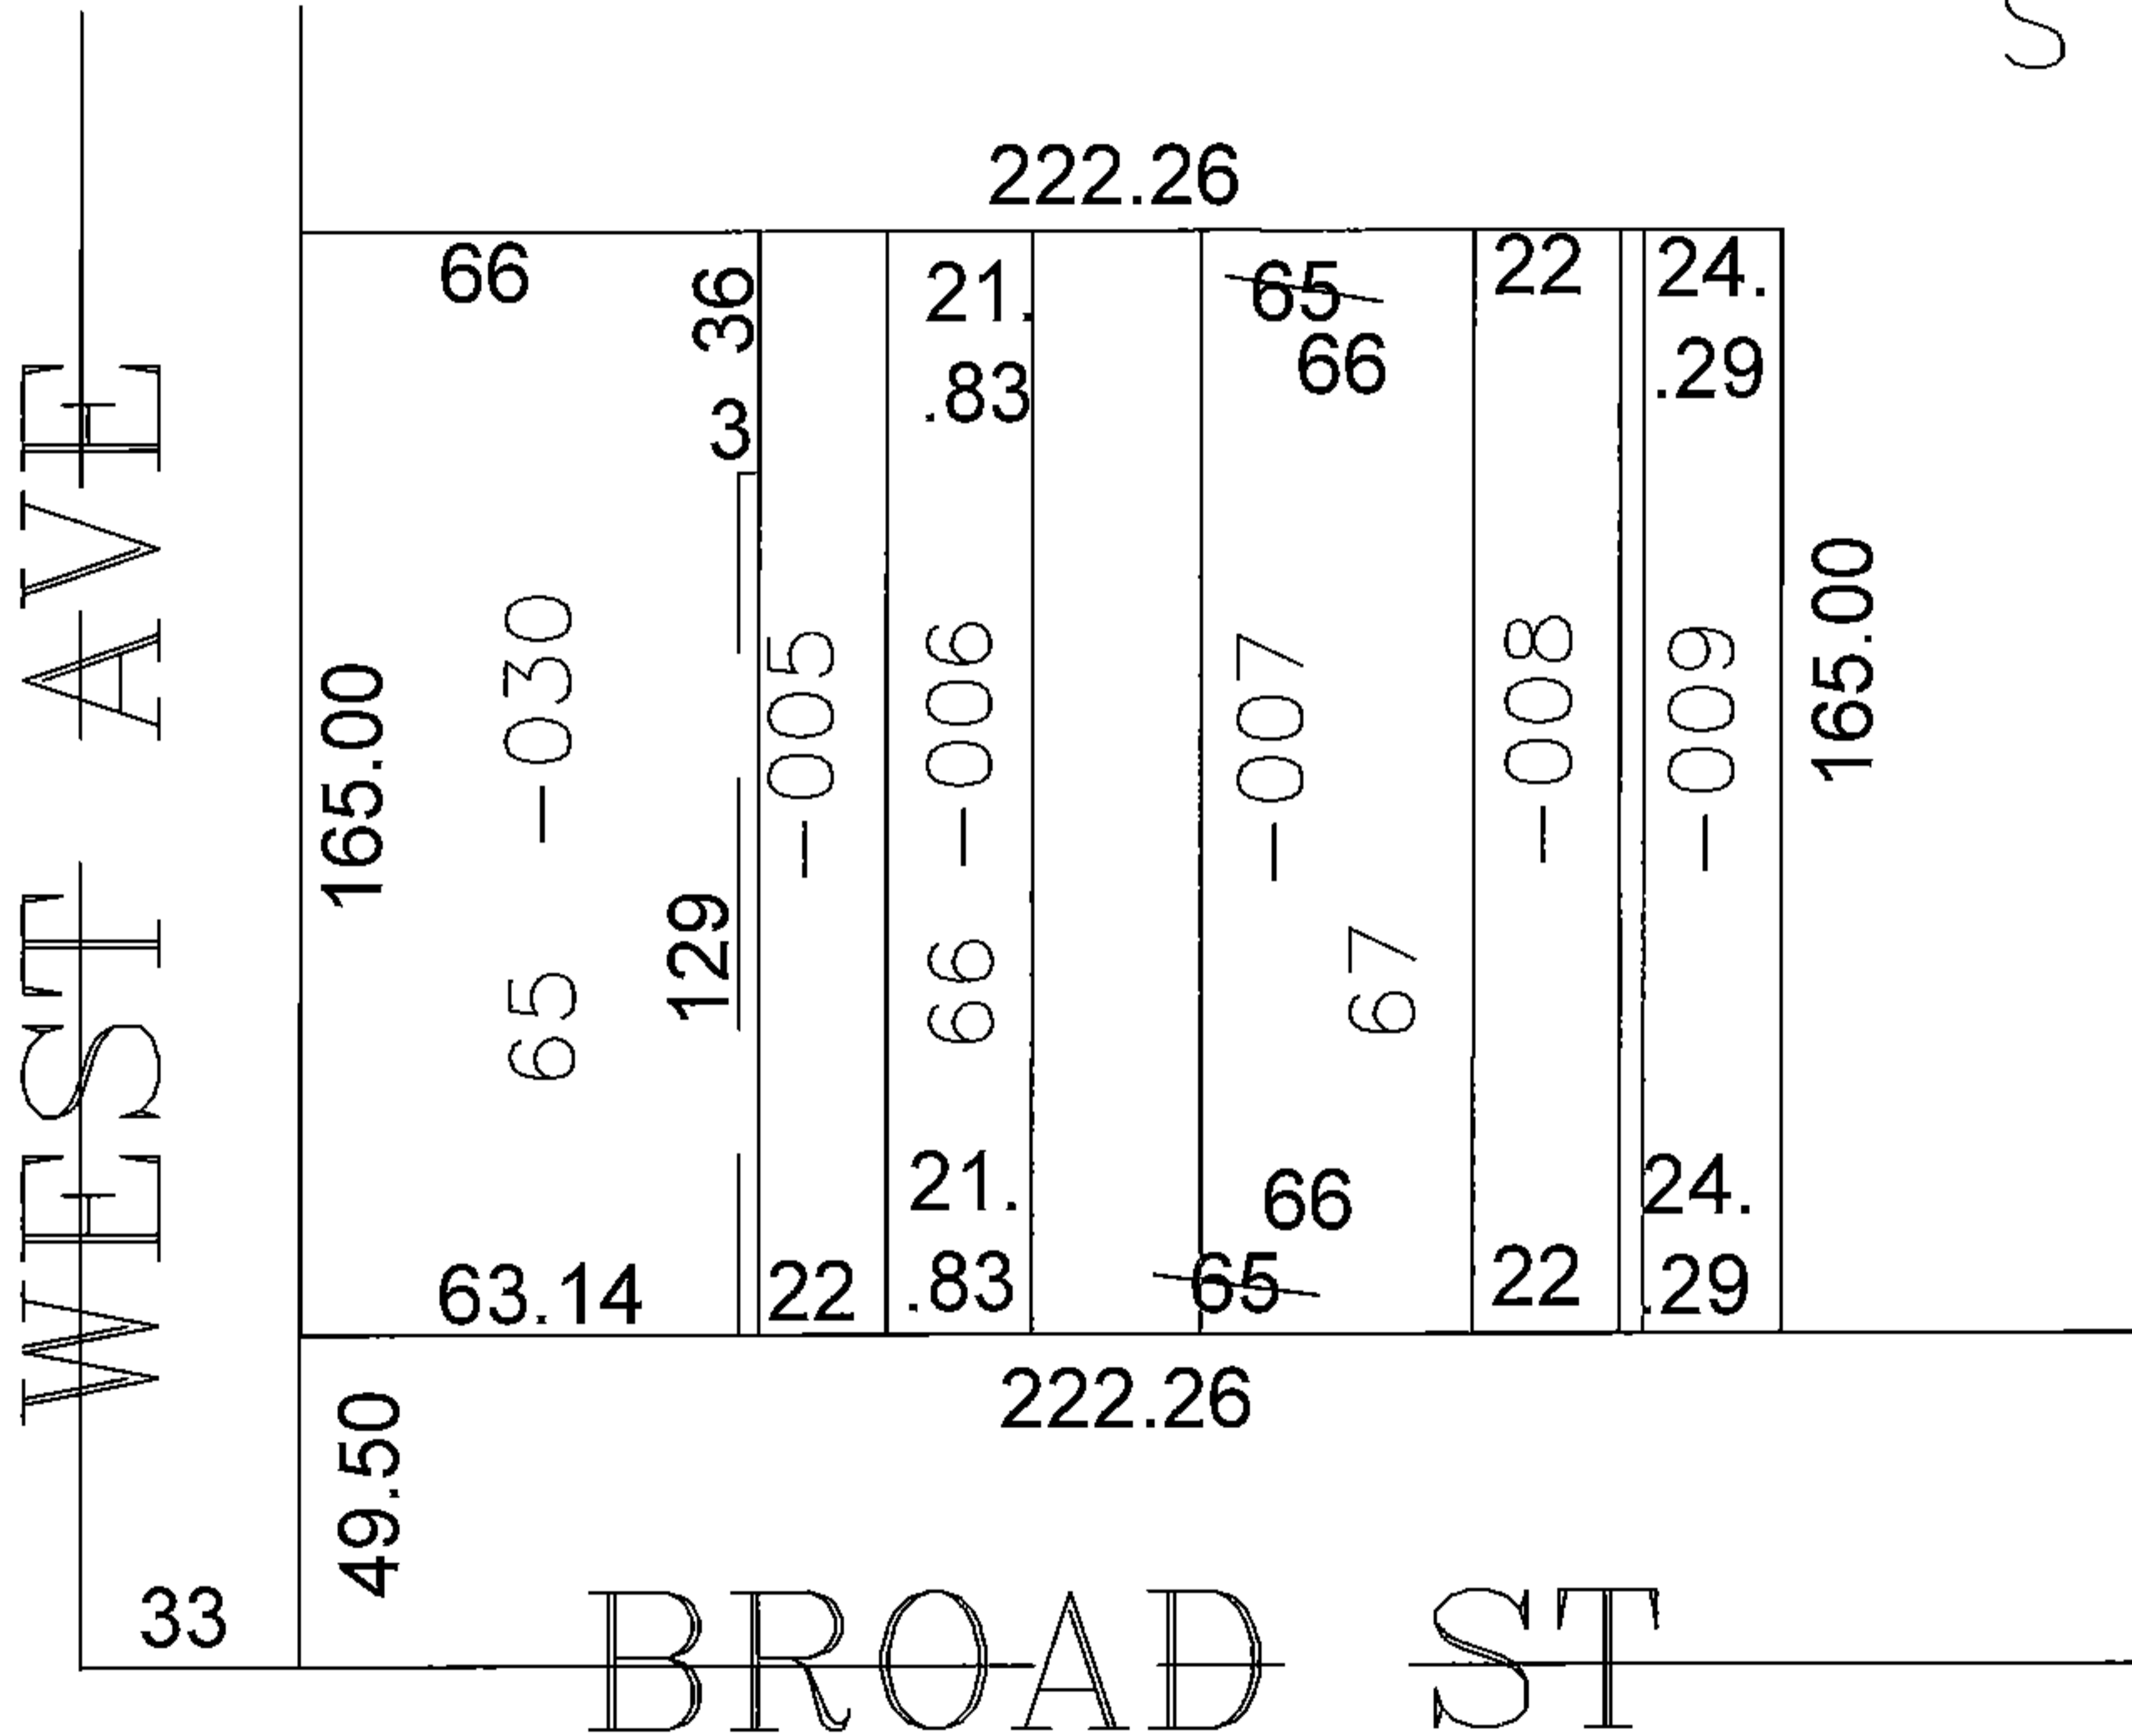

PARENT PARCEL: 06-26-075-000-030, -005 THRU -009

CHILD PARCEL: SAME

STARTING POINT: CENTERLINE OF WEST AVE & BROAD ST

14-03303

SPLITS/DEEDS PROCESSED

LORAIN COUNTY TAX MAP DEPARTMENT  
226 MIDDLE AVE. ELYRIA, OHIO

SURVEYED BY: MICHAEL ACKERMAN

CLOSURE: 0.00 : 10,000

MAP PAGE(S): 6-119

APPROVED BY: JAH DATE: 11/5/2014

SCALE: 1"= 50' PRIOR INST.: 19910122449