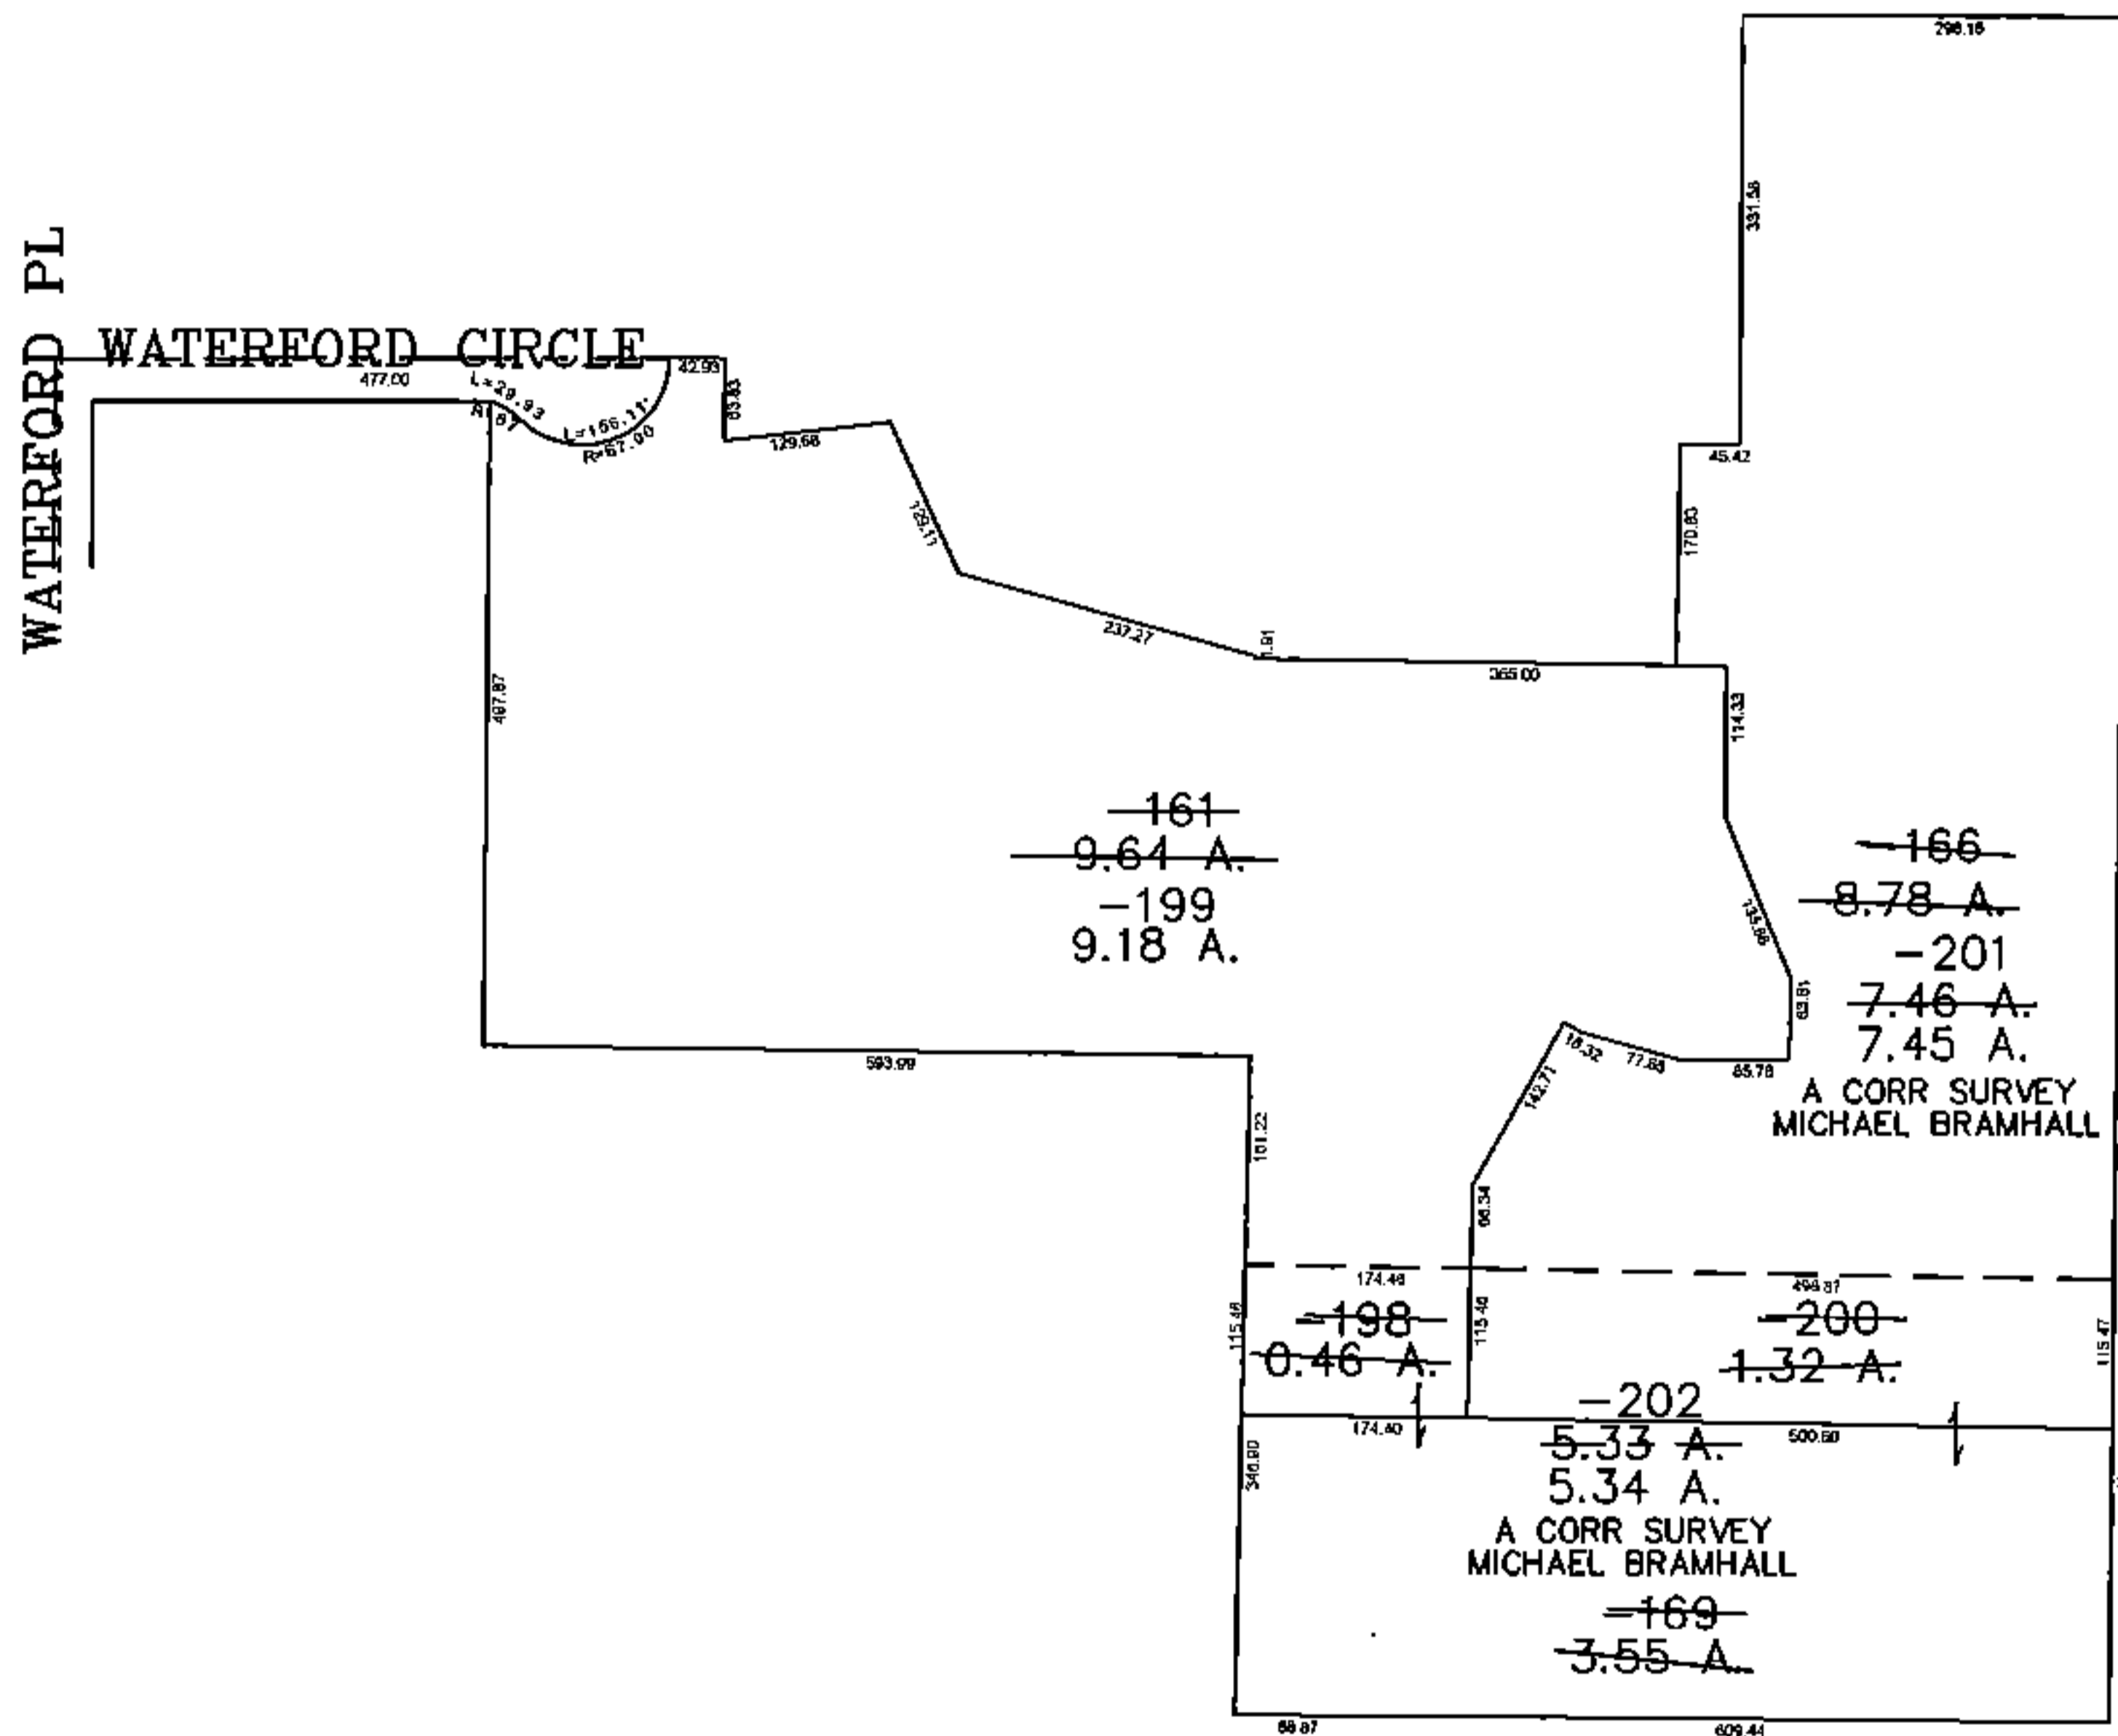

PARENT PARCEL: 03-00-001-000-161, -166, -169

CHILD PARCEL: 03-00-001-198 THRU -202

STARTING POINT: CENTERLINE OF WATERFORD PLACE & WATERFORD CIRCLE

14-03302

SPLITS/DEEDS PROCESSED
 LORAIN COUNTY TAX MAP DEPARTMENT
 226 MIDDLE AVE. ELYRIA, OHIO

SURVEYED BY: MICHAEL BRAMHALL
 CLOSURE: 0.00 : 10.000
 MAP PAGE(S): 03-00-001-B
 APPROVED BY: JAH DATE: 10-31-2014
 SCALE: 1" = 300 PRIOR INSTRUMENT: 20040018131