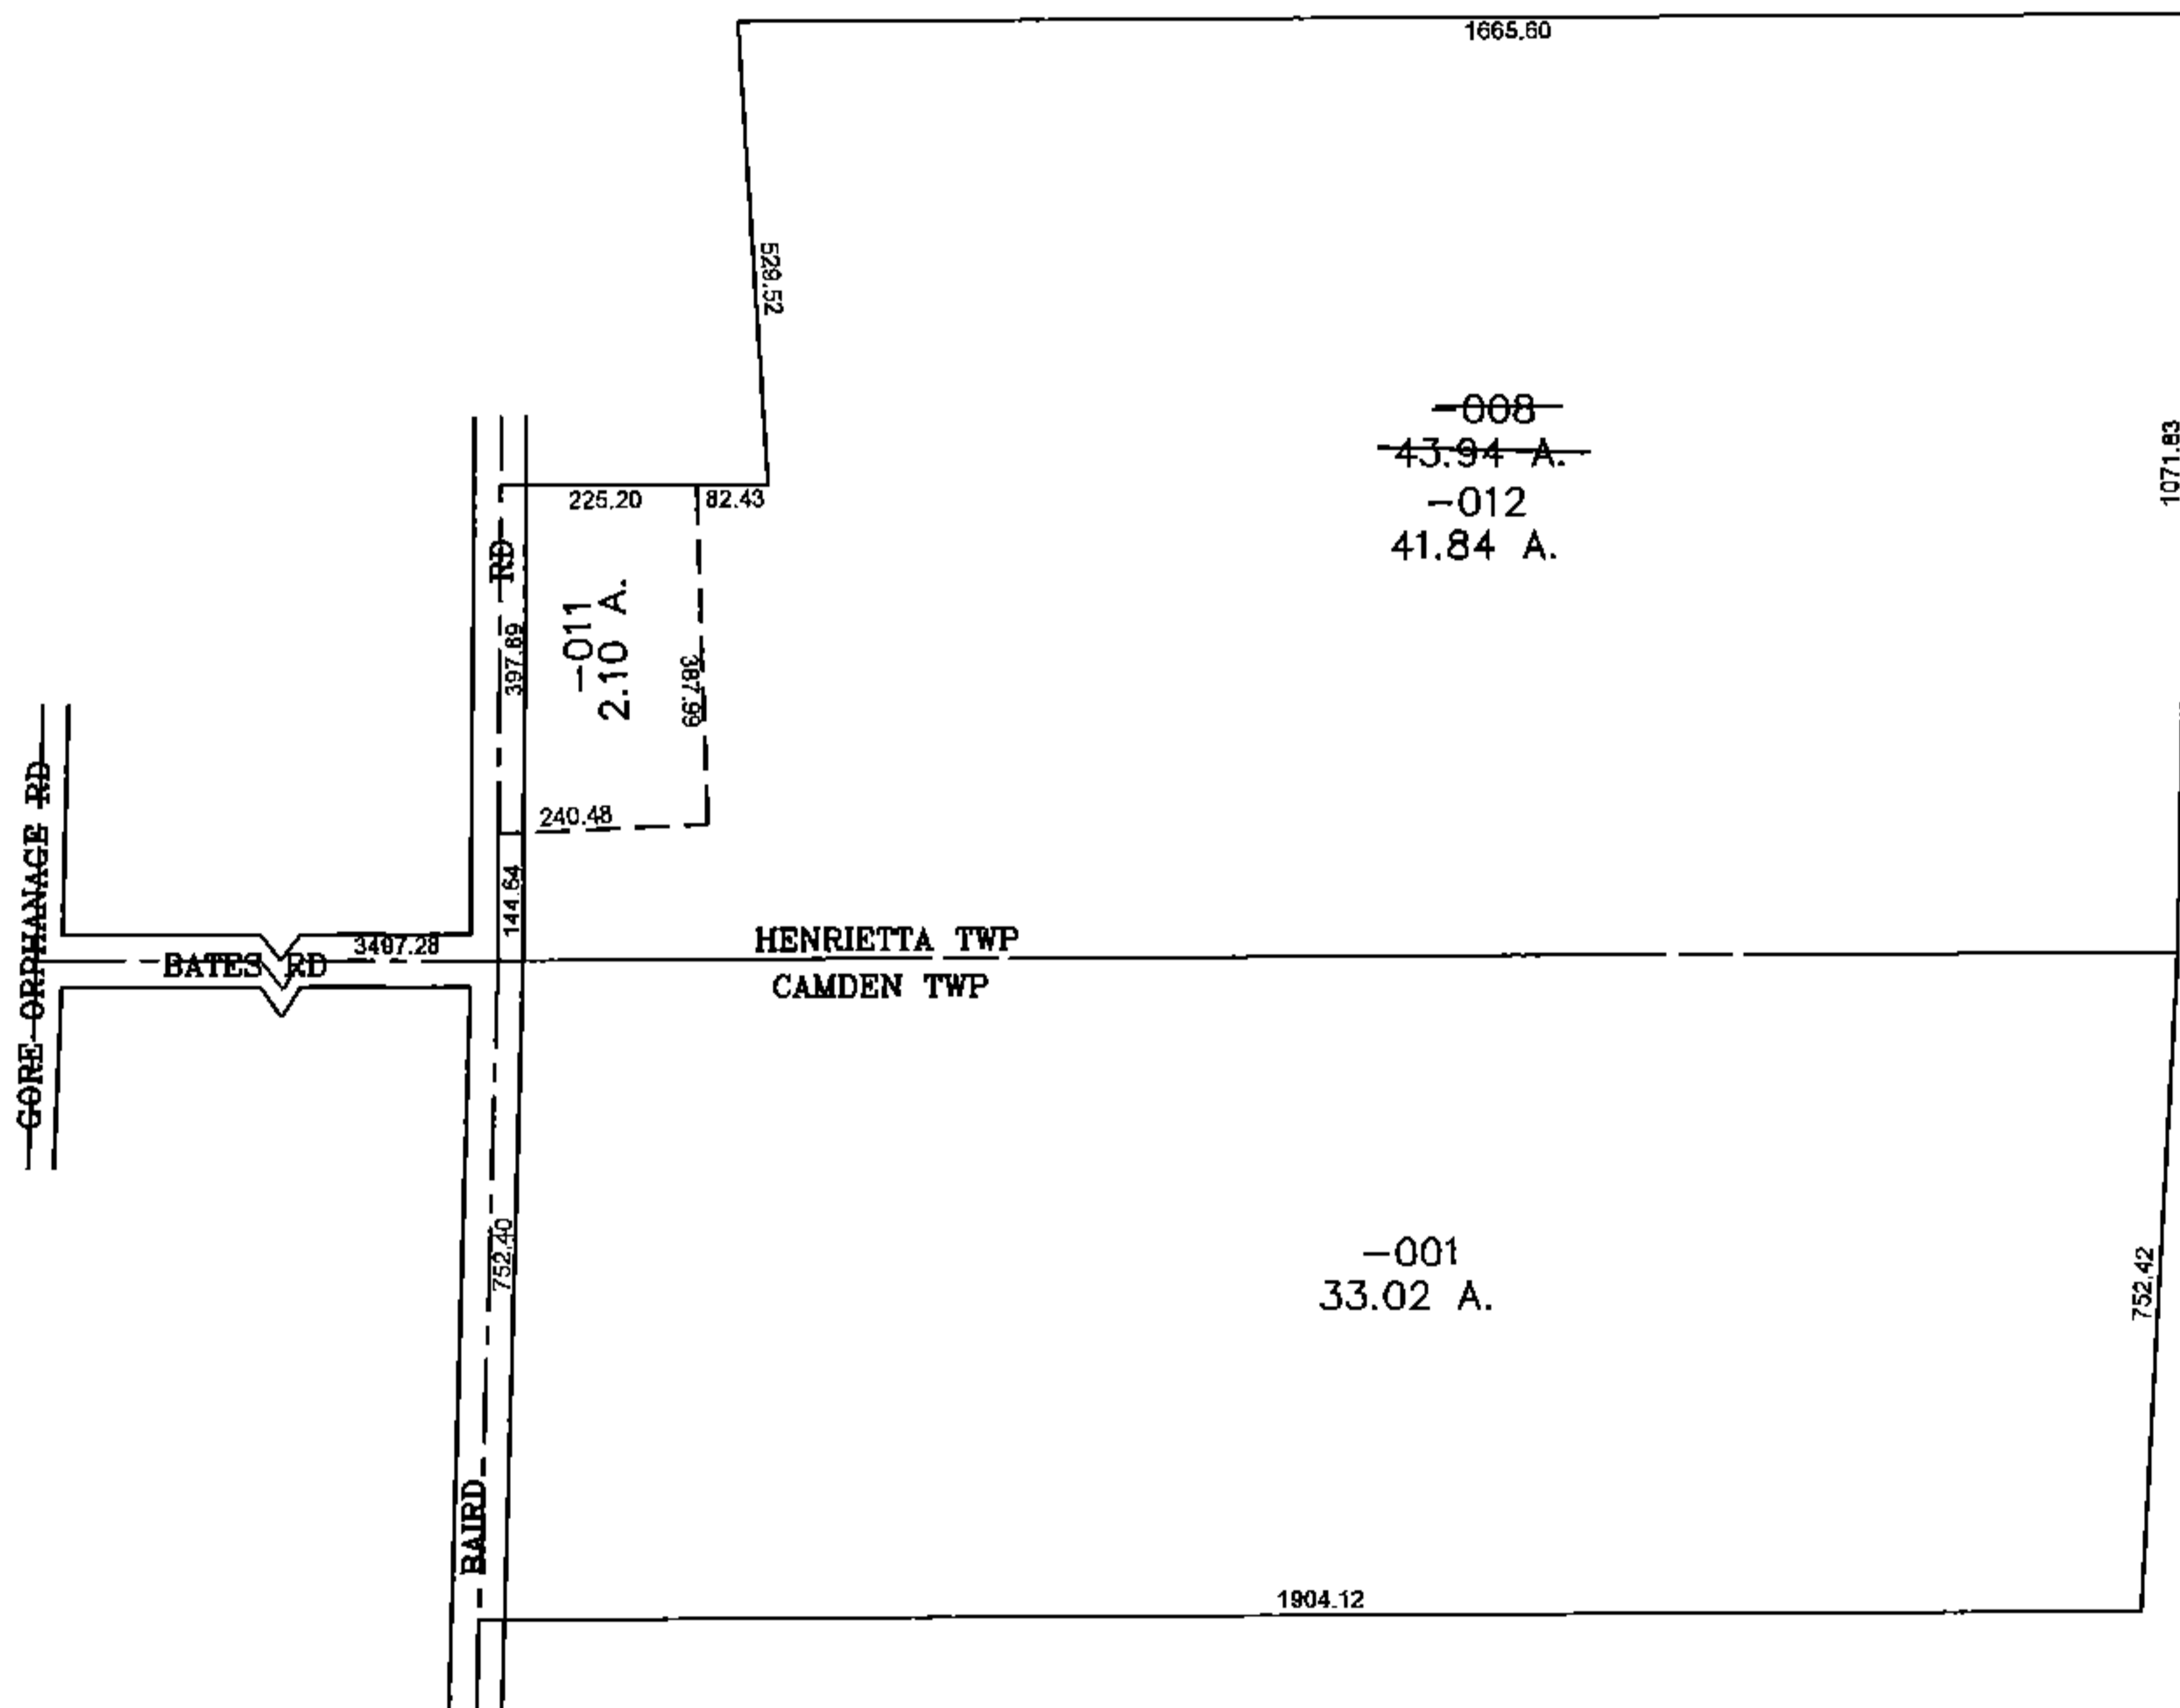

PARENT PARCEL: 08-12-014-000-008, 13-11-004-000-001

CHILD PARCEL: 08-12-014-000-011, -012

STARTING POINT: CENTERLINE OF GORE ORPHANAGE RD & BATES RD

14-03301

SPLITS/DEEDS PROCESSED

LORAIN COUNTY TAX MAP DEPARTMENT
226 MIDDLE AVE. ELYRIA, OHIO

SURVEYED BY: PATRICK MCGANNON

CLOSURE: 0.00 : 10,000

MAP PAGE(S): 8-F

APPROVED BY: JAH DATE: 10/30/2014

SCALE: 1" = 400 PRIOR INST.: 20140512927