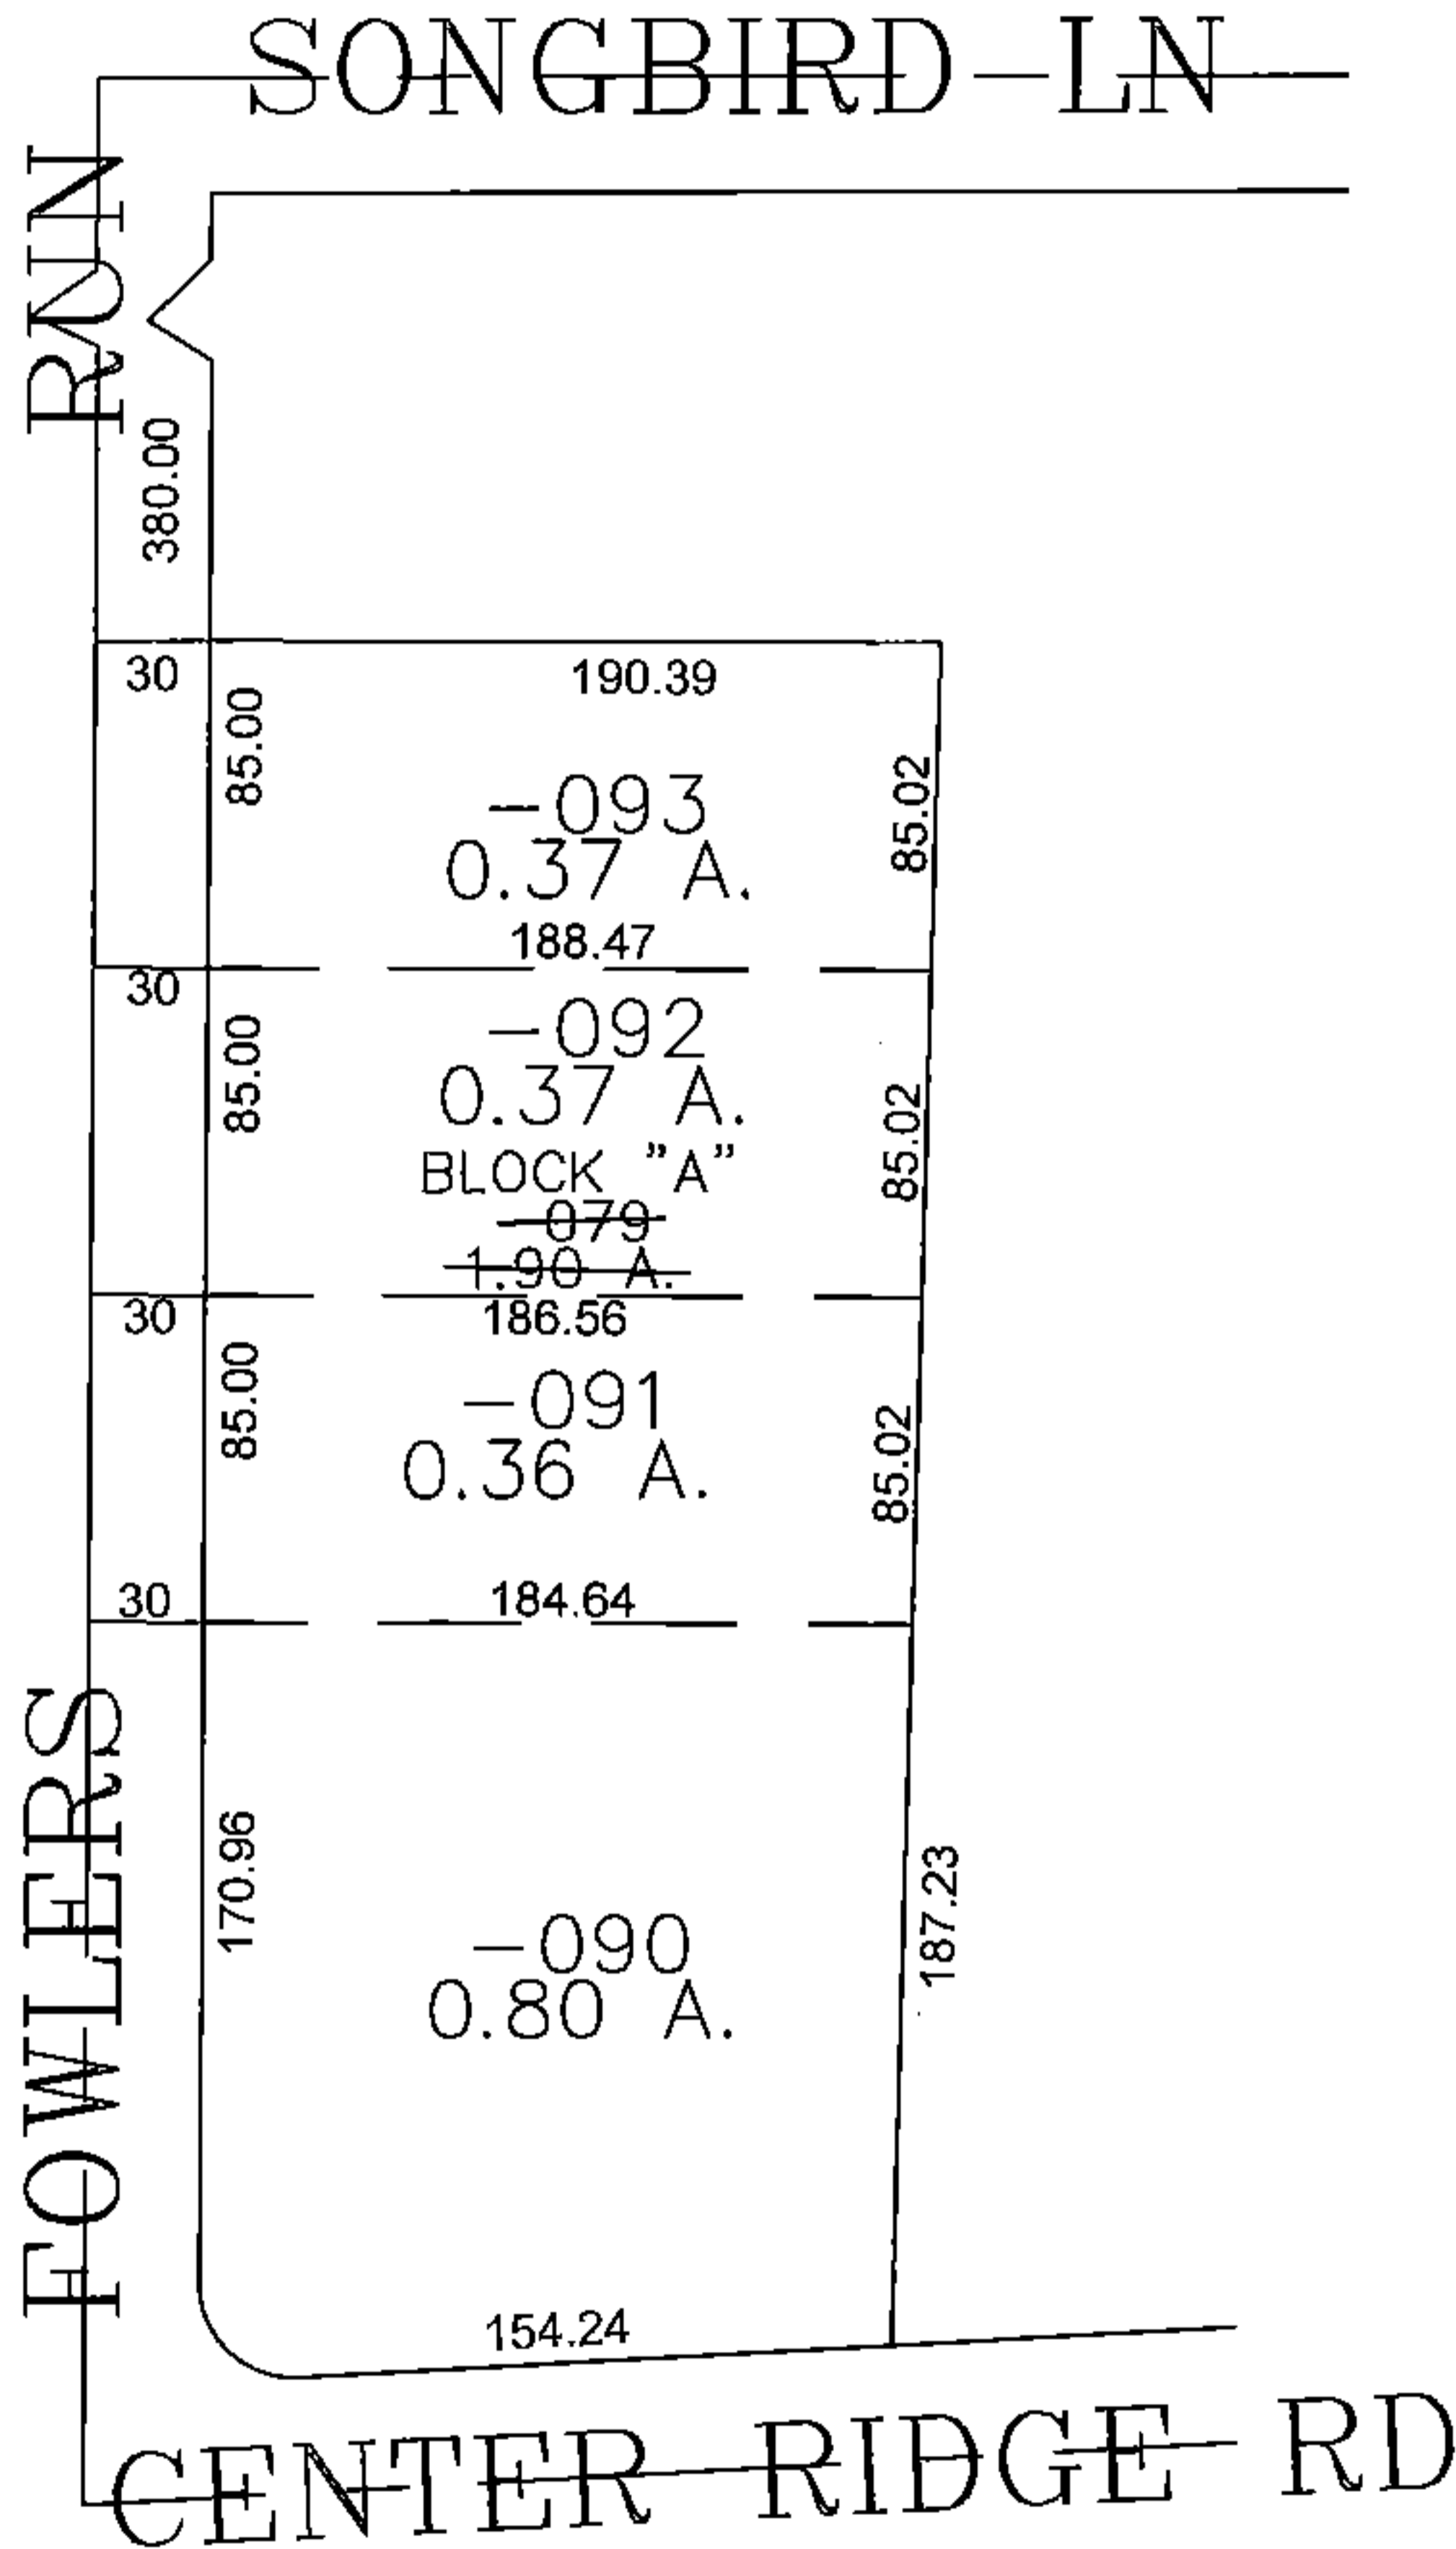

PARENT PARCEL: 07-00-039-000-079

CHILD PARCEL: 07-00-039-000-090 THRU -093

STARTING POINT: CENTERLINE OF SONGBIRD LN & FOWLERS RUN

14-03300

SPLITS/DEEDS PROCESSED

LORAIN COUNTY TAX MAP DEPARTMENT  
226 MIDDLE AVE. ELYRIA, OHIO

SURVEYED BY: THOMAS SIMON  
 CLOSURE: 0.00 : 10,000  
 MAP PAGE(S): 7-E  
 APPROVED BY: JAH DATE: 10/27/2014  
 SCALE: 1" = 100 PRIOR INSTRUMENT: PLT VL 87/1