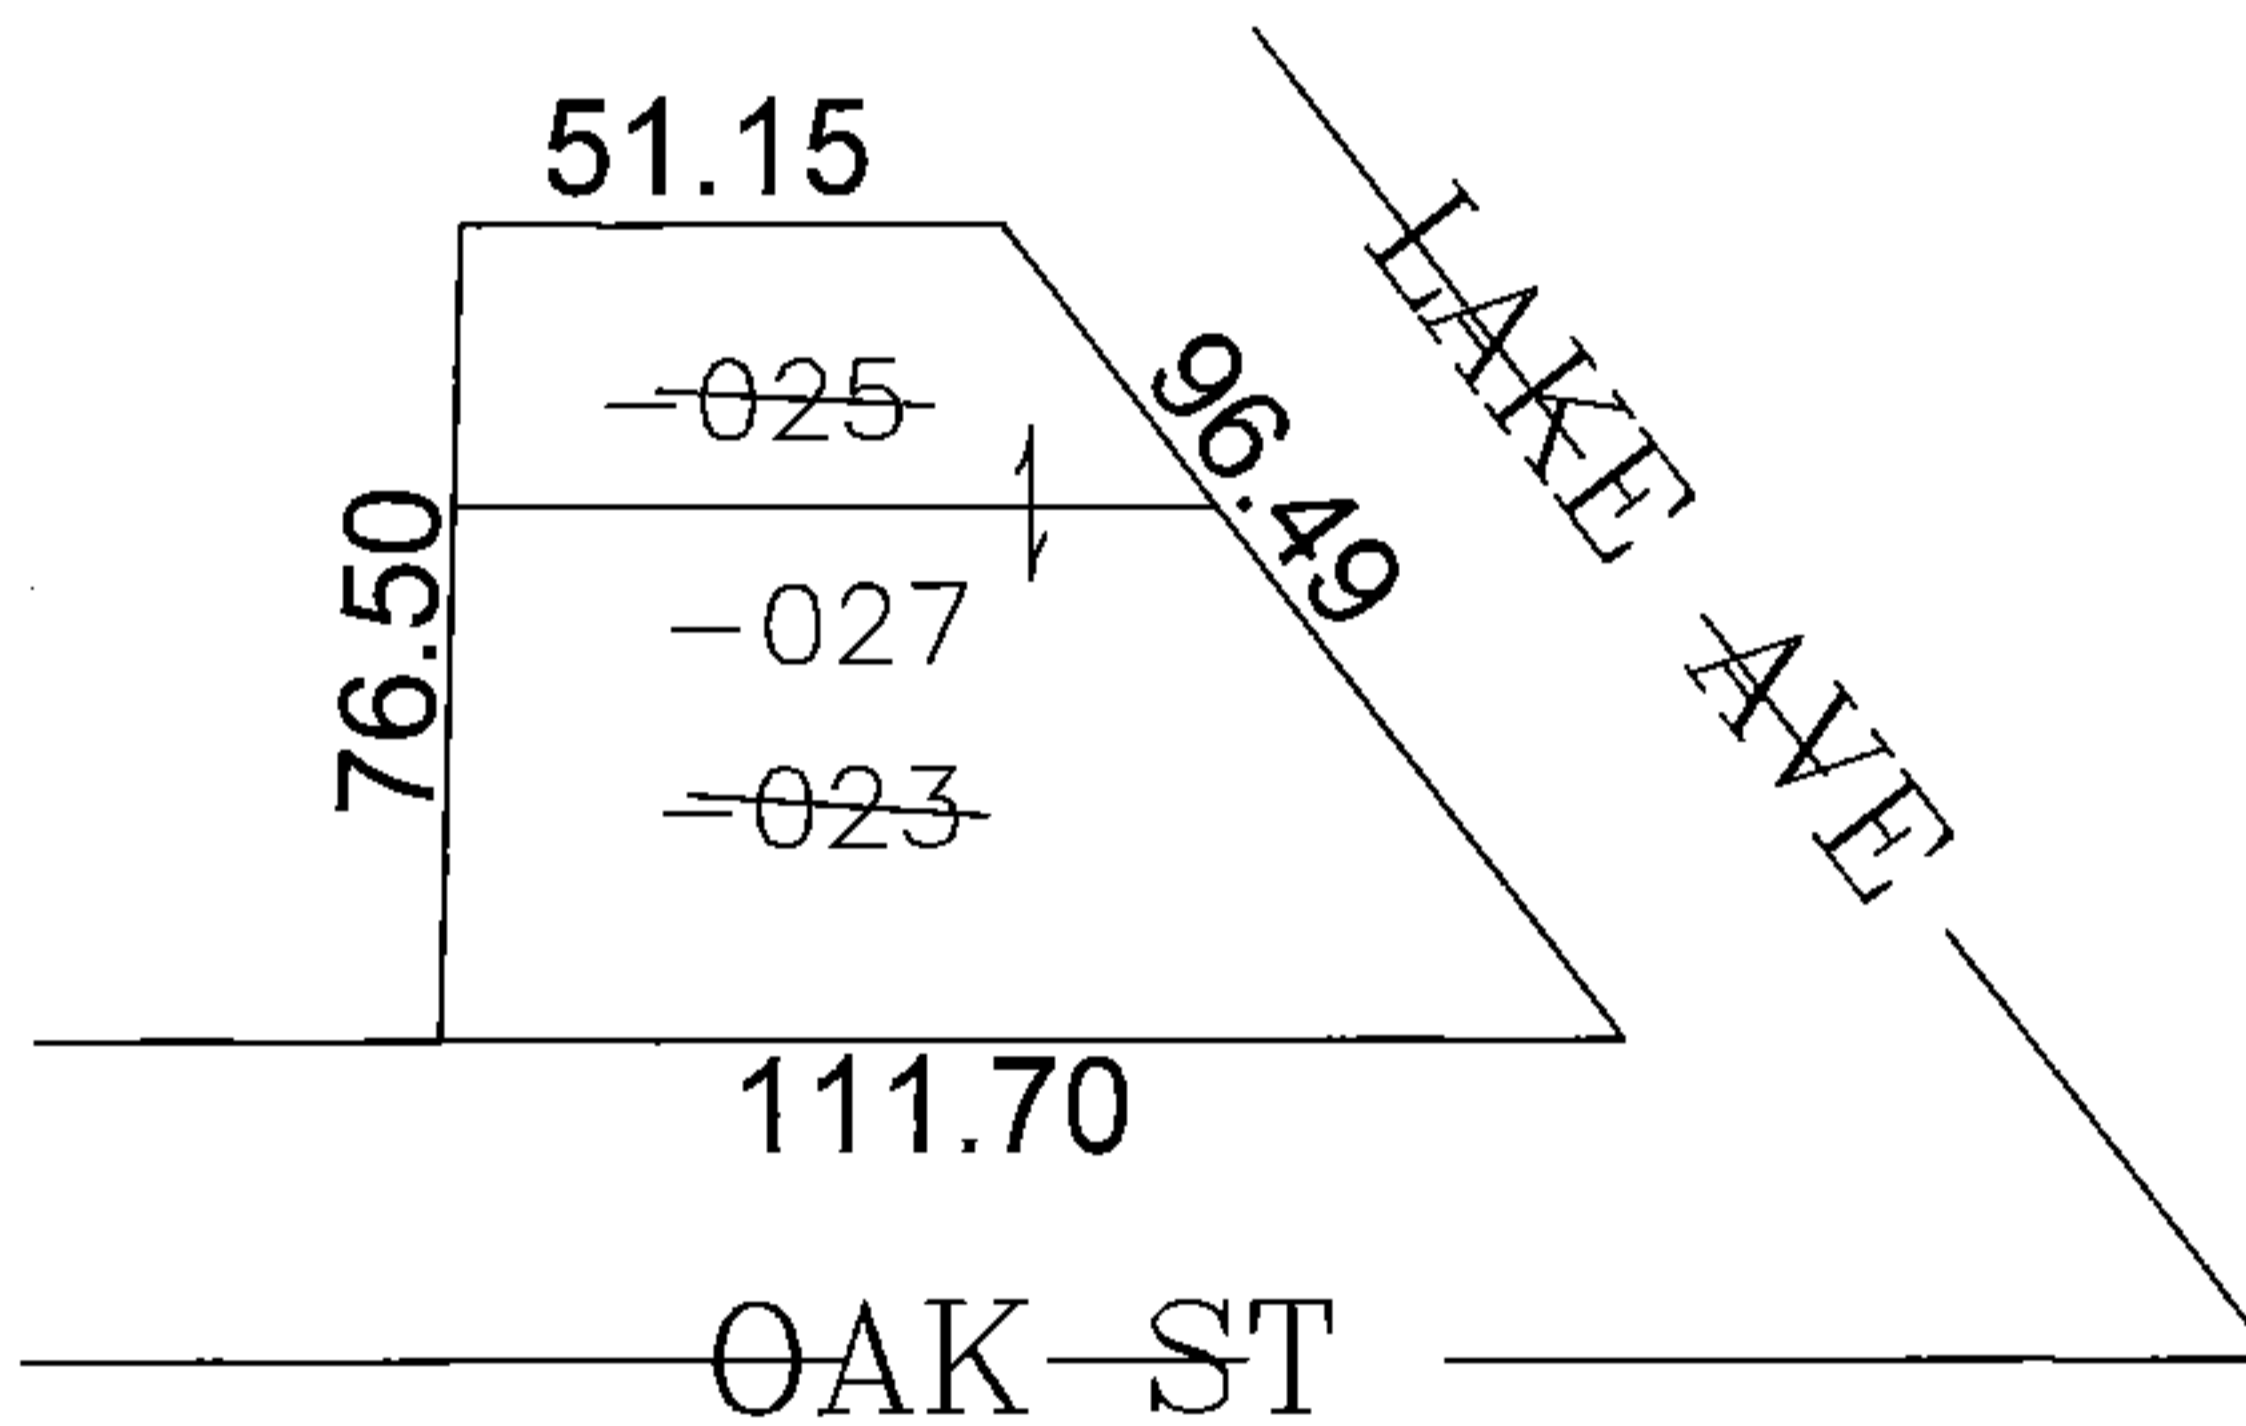

PARENT PARCEL: 06-24-083-101-023, -025

CHILD PARCEL: 06-24-083-101-027

STARTING POINT: SIDELINE OF OAK ST & LAKE AVE

14-03296

SPLITS/DEEDS PROCESSED

LORAIN COUNTY TAX MAP DEPARTMENT
226 MIDDLE AVE. ELYRIA, OHIO

SURVEYED BY: DANE HAPONEK

CLOSURE: 0.00 : 10,000

MAP PAGE(S): 6-80

APPROVED BY: JAH DATE: 10/20/2014

SCALE: 1" = 50' PRIOR INST.: 20130483653