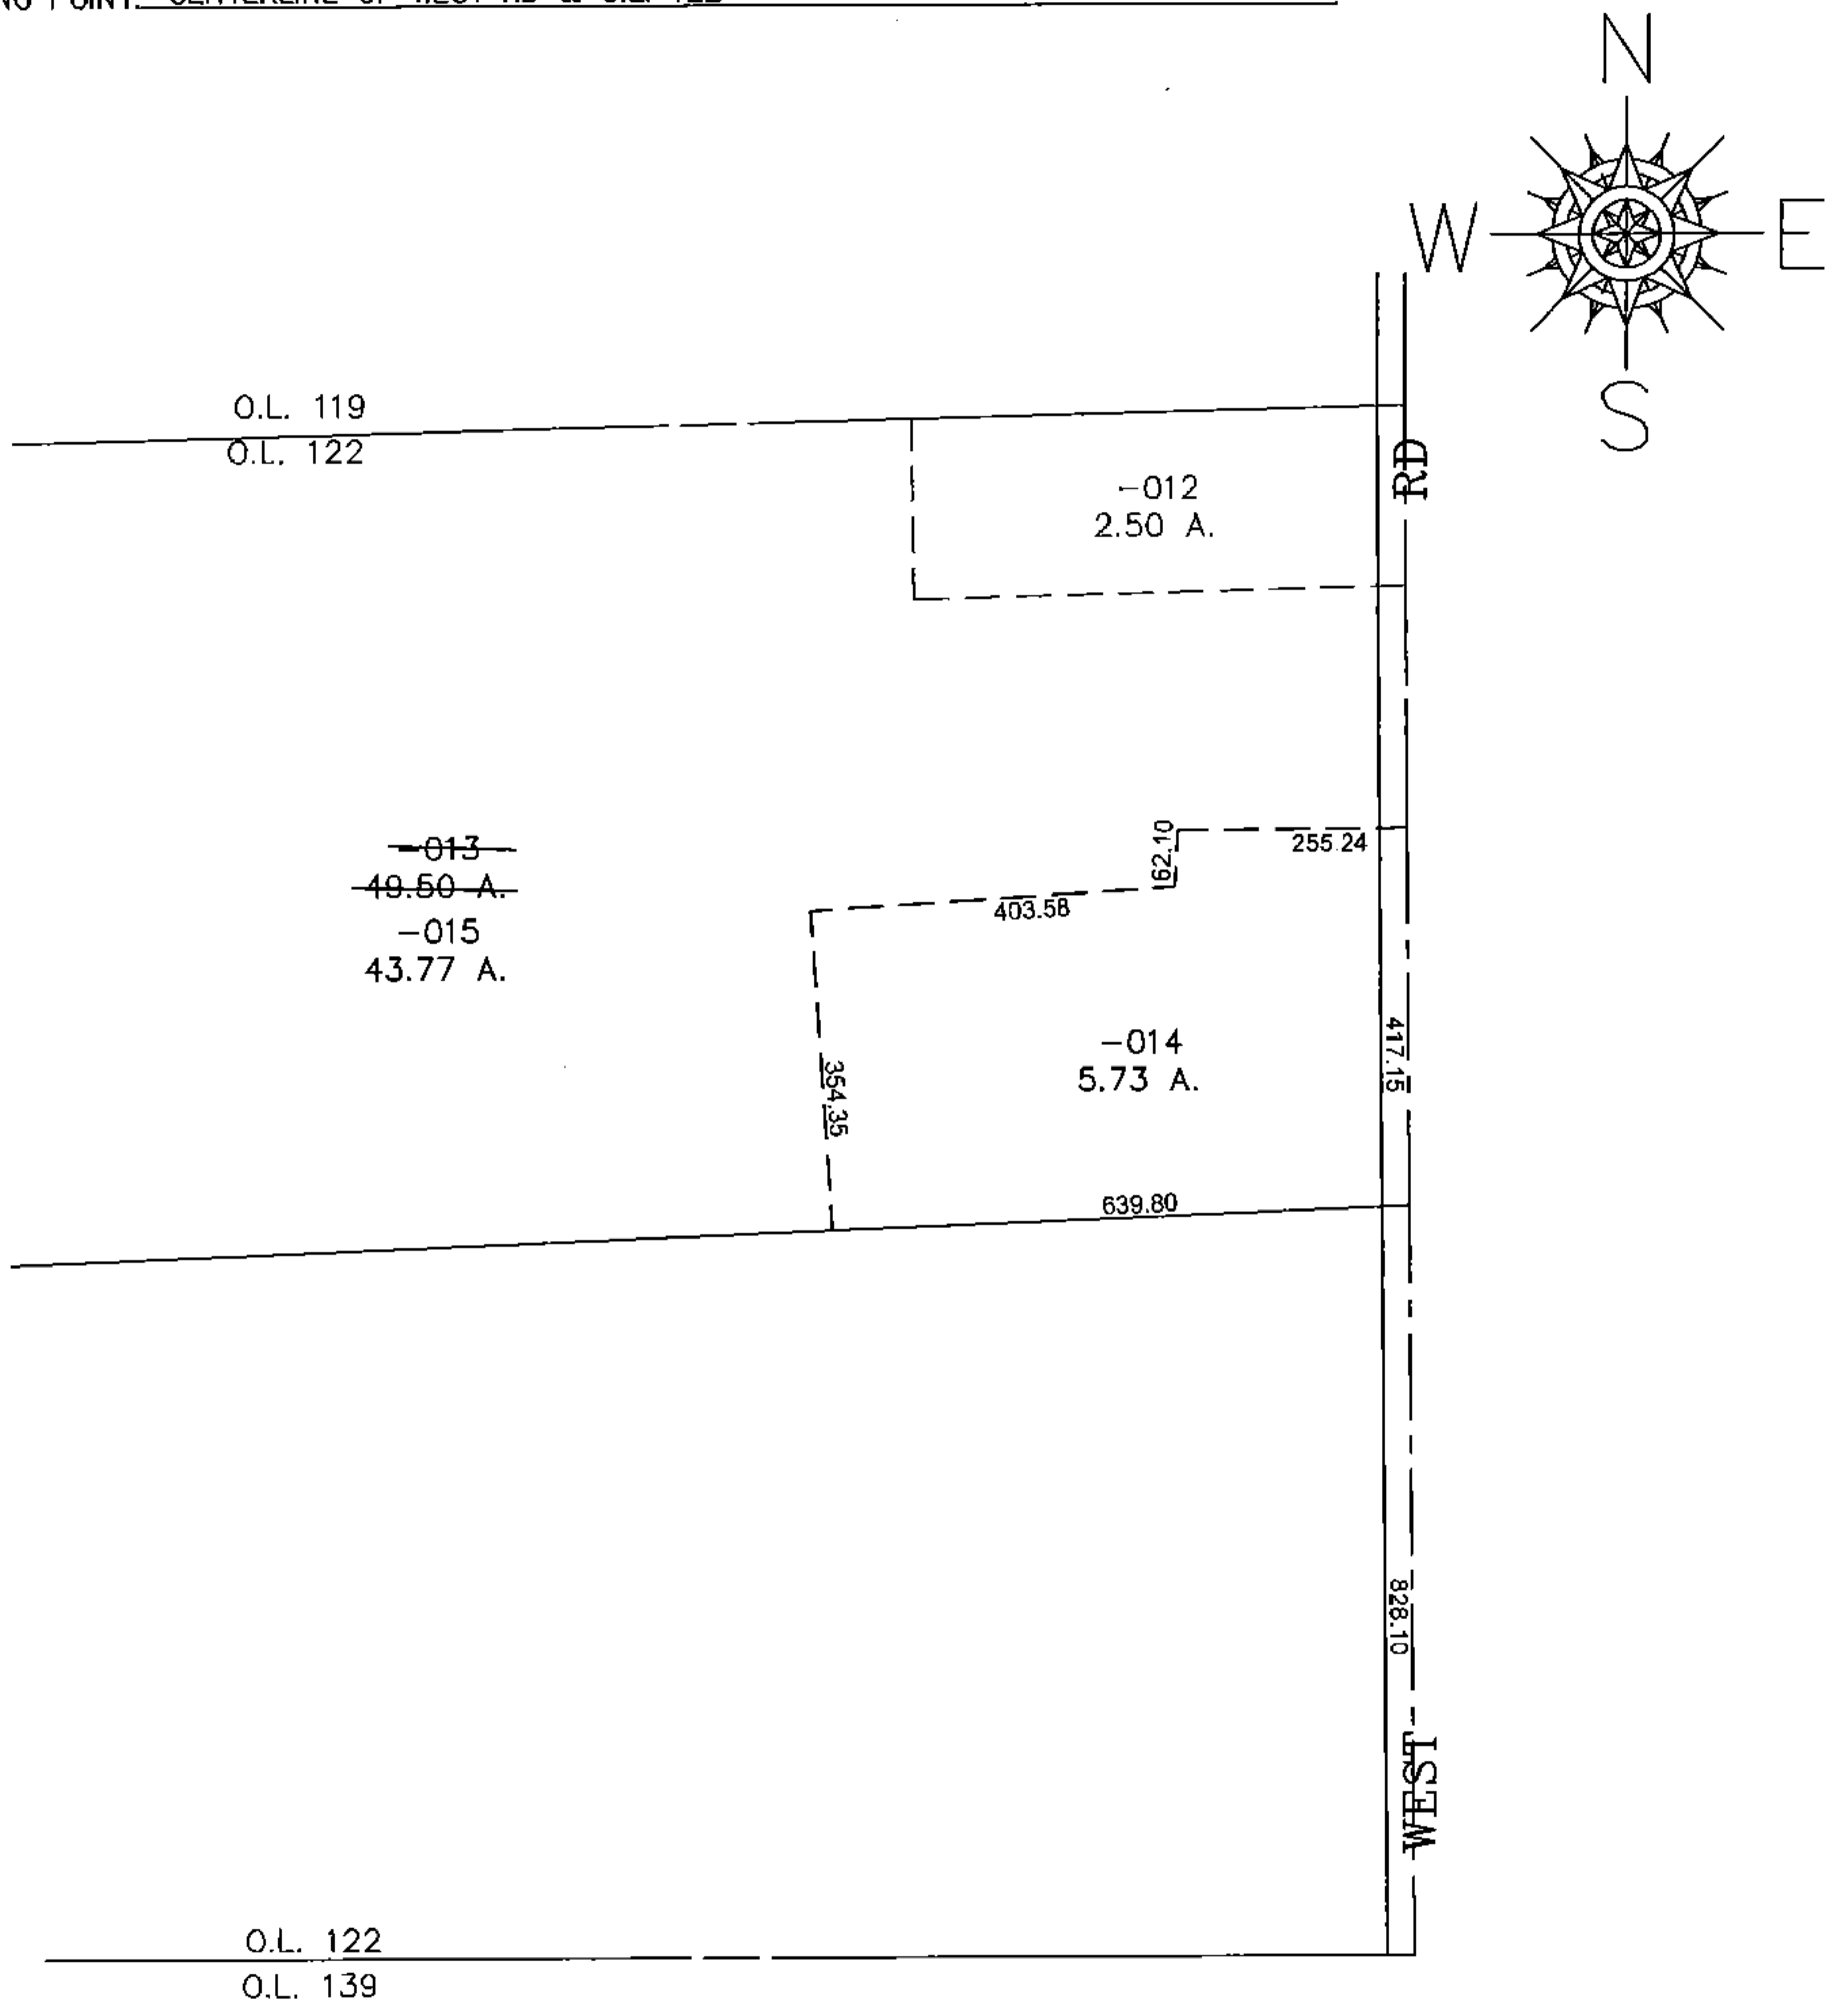

PARENT PARCEL: 14-00-122-000-013

CHILD PARCEL: 14-00-122-000-014, -015

STARTING POINT: CENTERLINE OF WEST RD & O.L. 122

14-03291

**SPLITS/DEEDS PROCESSED**  
 LORAIN COUNTY TAX MAP DEPARTMENT  
 226 MIDDLE AVE. ELYRIA, OHIO

SURVEYED BY: RICHARD CARLSON  
 CLOSURE: 0.00 : 10.000  
 MAP PAGE(S): 14-H  
 APPROVED BY: JAH DATE: 9/25/2014  
 SCALE: 1" = 300' PRIOR INSTRUMENT: 20140491321