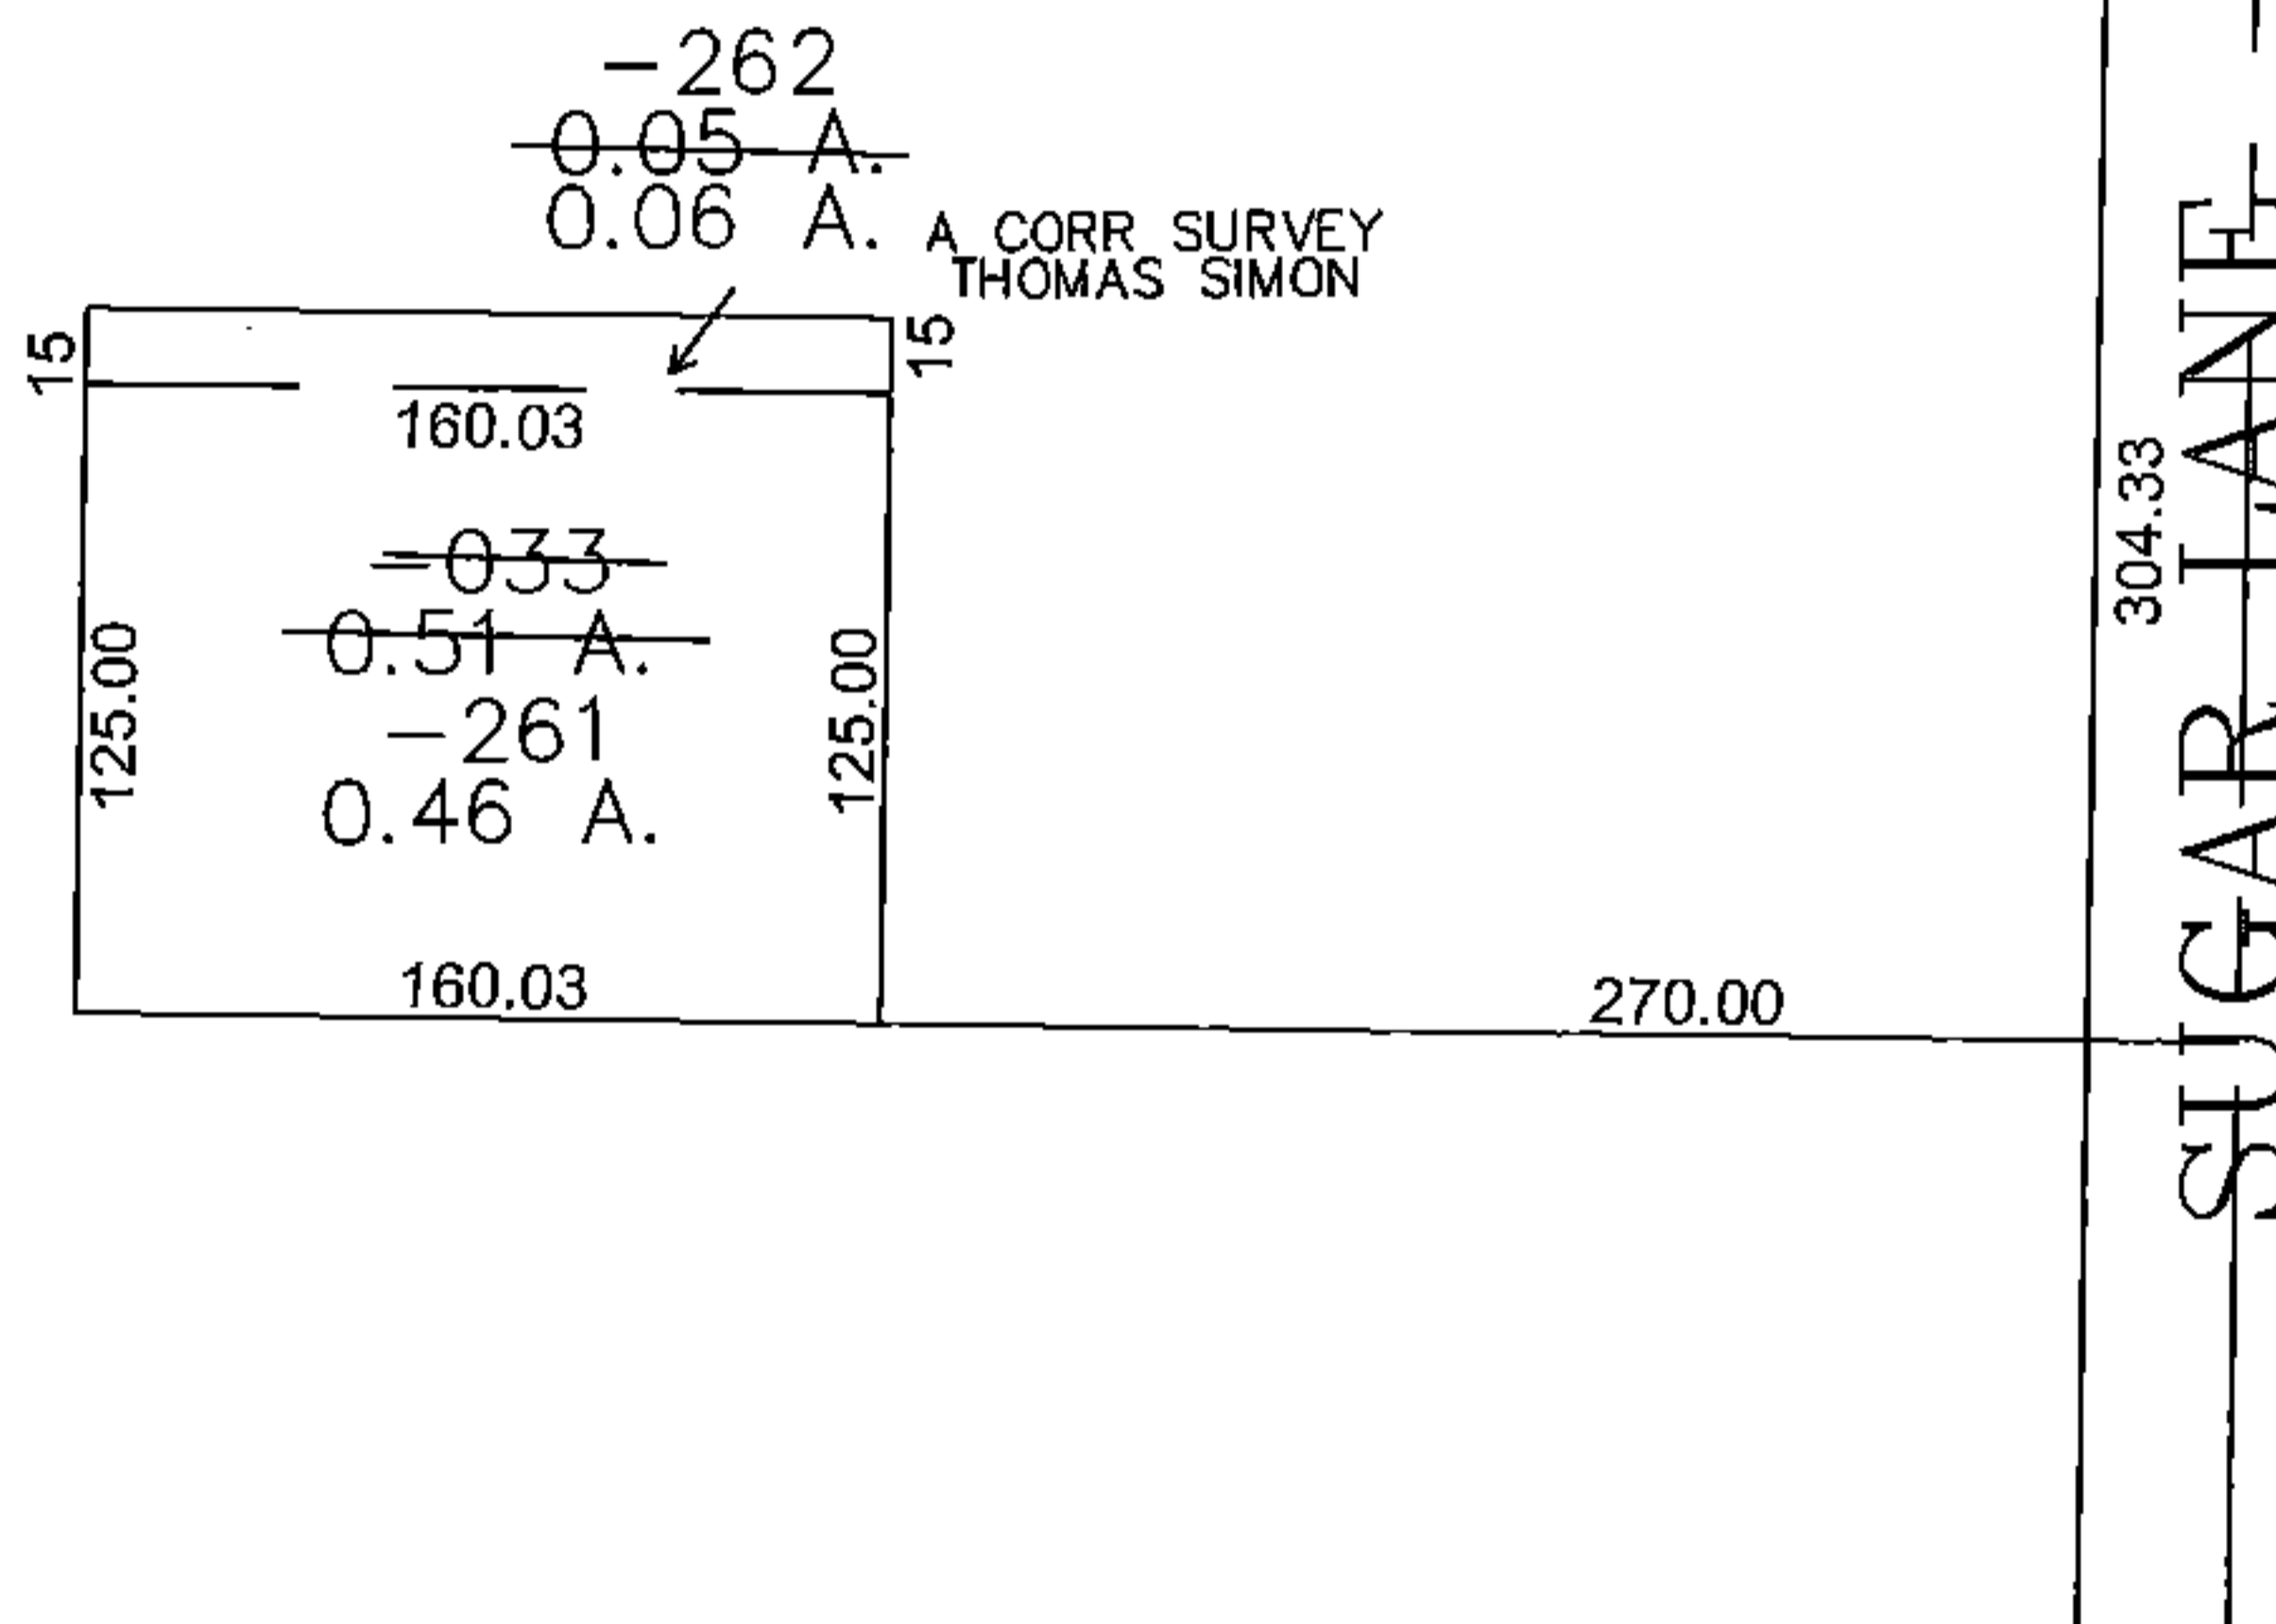

PARENT PARCEL: 06-25-007-000-033

CHILD PARCEL: 06-25-007-000-261, -262

STARTING POINT: CENTERLINE OF EAST BROAD ST & SUGAR LANE

14-03286

EAST BROAD ST

SPLITS/DEEDS PROCESSED

LORAIN COUNTY TAX MAP DEPARTMENT
226 MIDDLE AVE. ELYRIA, OHIO

SURVEYED BY: THOMAS SIMON

CLOSURE: 0.00 : 10,000

MAP PAGE(S): 6-125

APPROVED BY: JAH DATE: 9/11/2014

SCALE: 1" = 100 PRIOR INSTRUMENT: DV 951/74