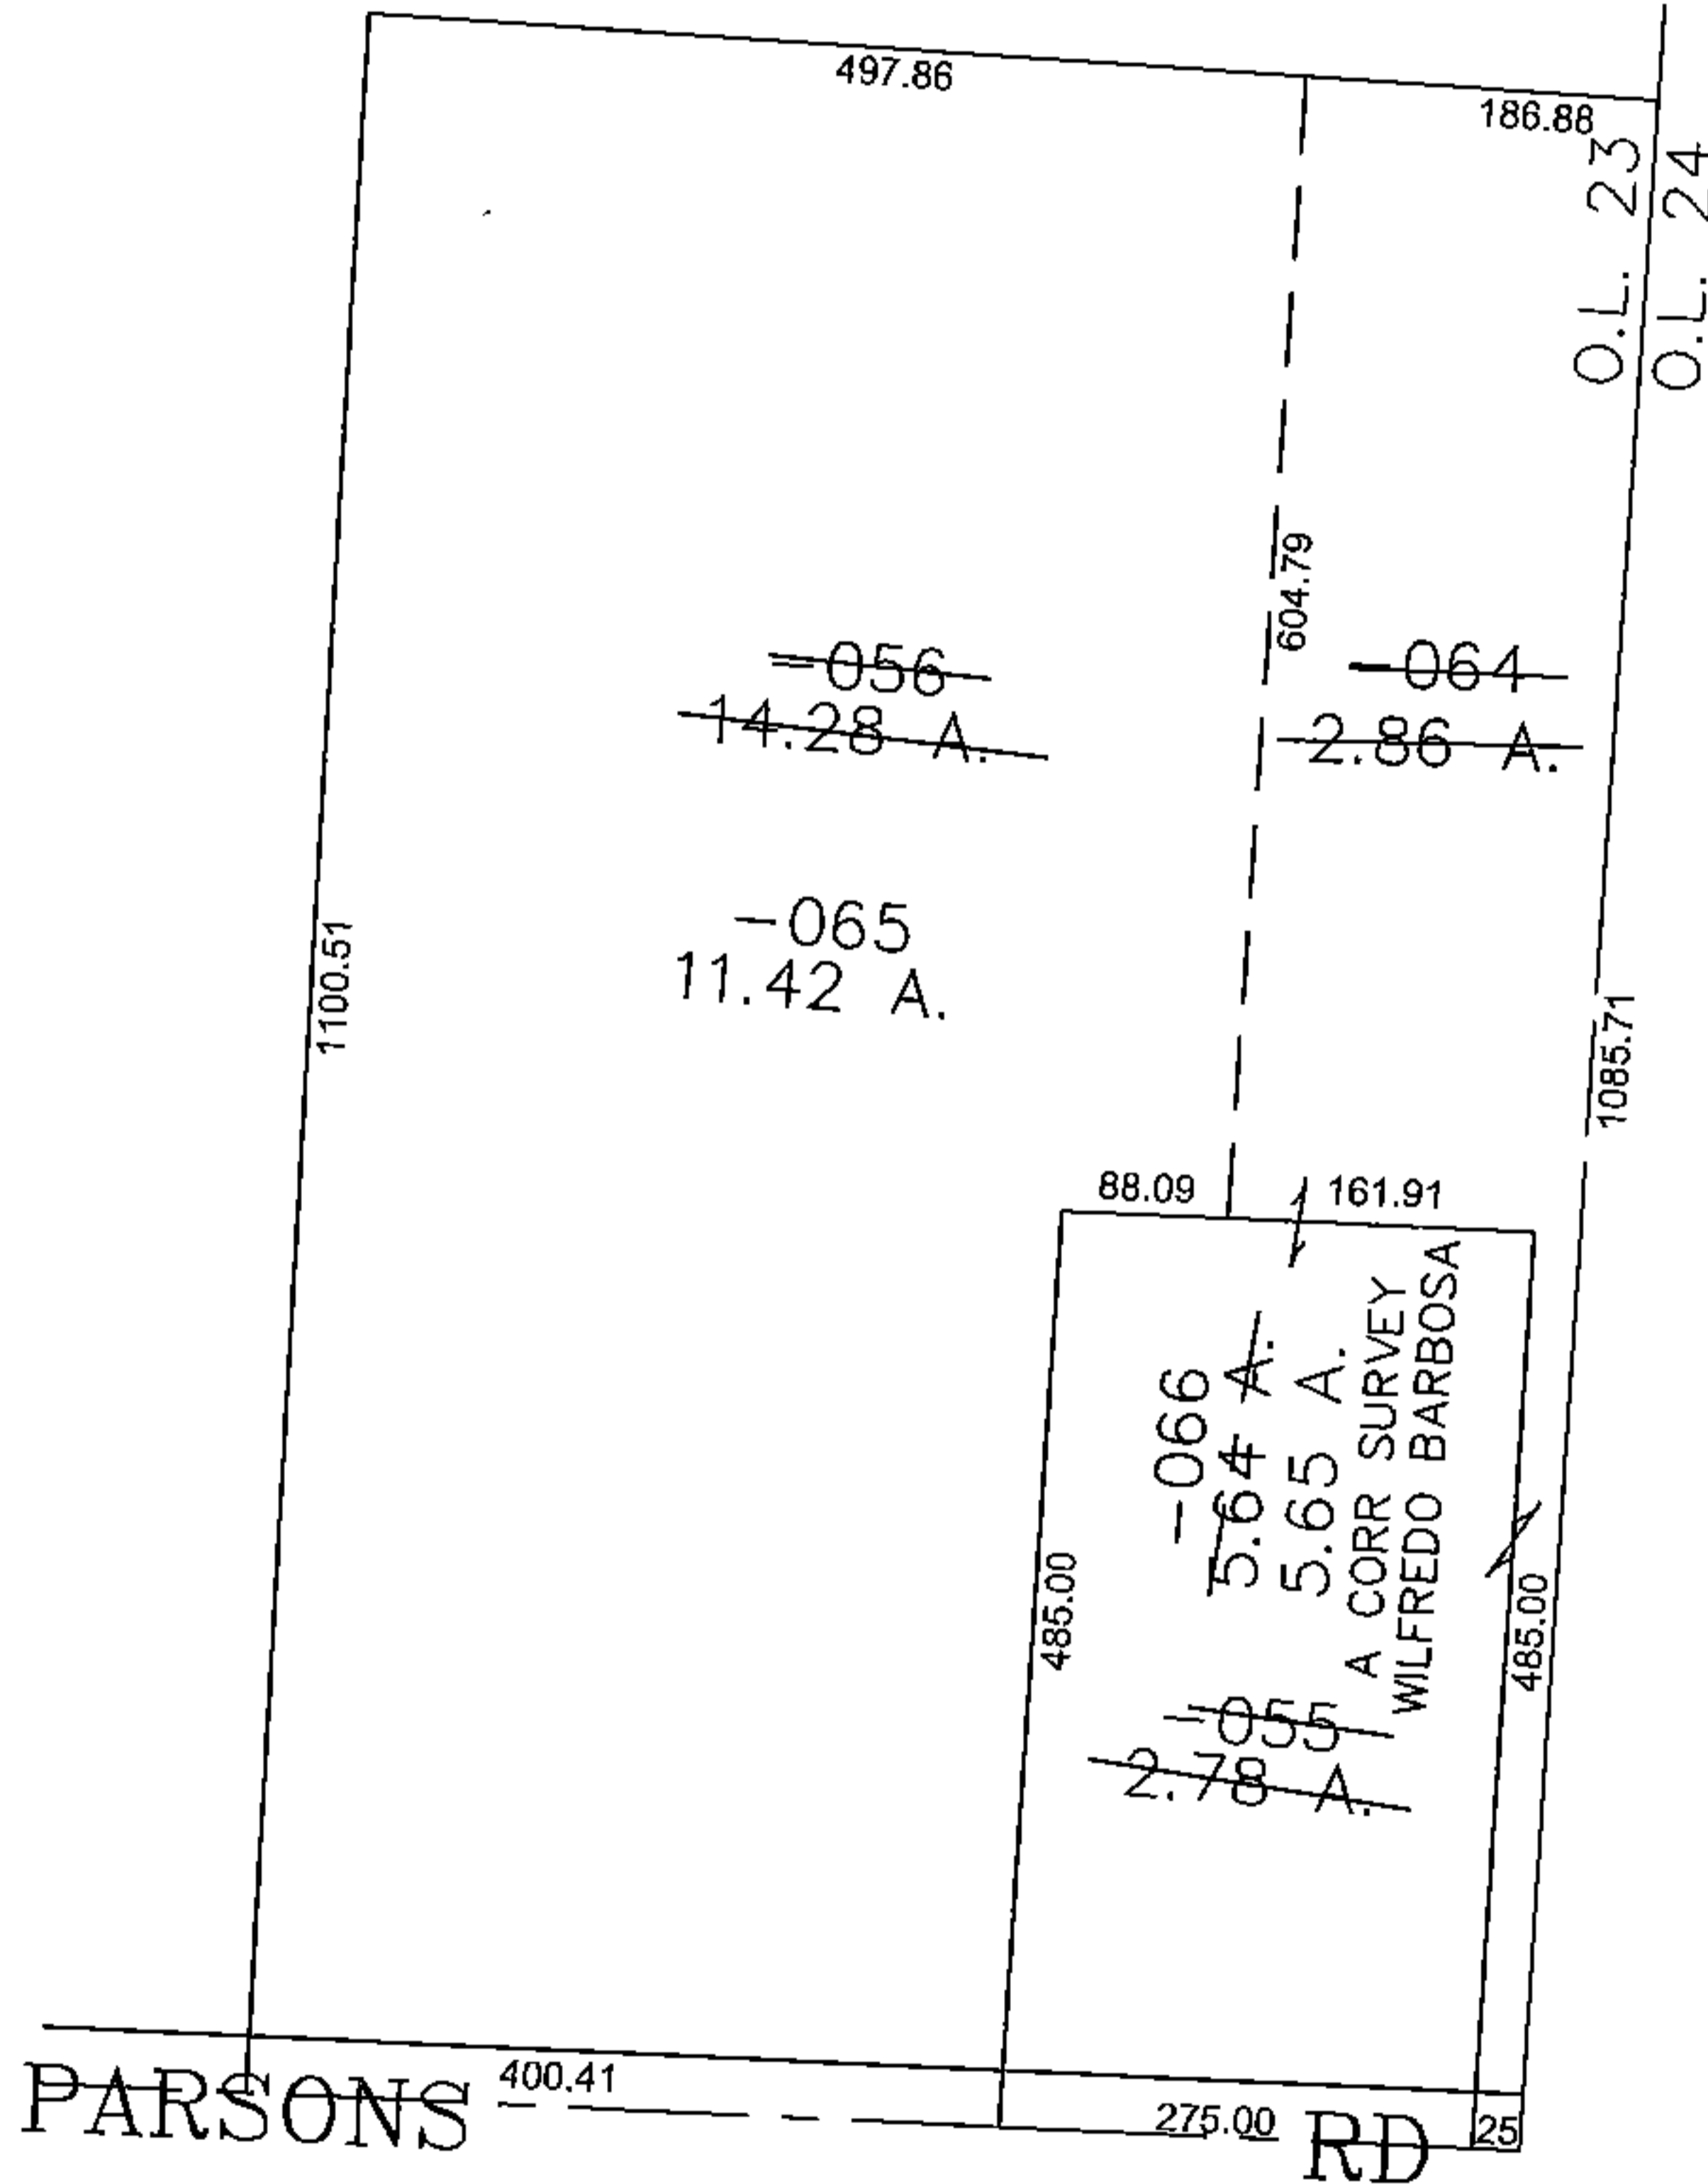

PARENT PARCEL: 10-00-023-102-056

CHILD PARCEL: 10-00-023-102-064, -065, -066

STARTING POINT: CENTERLINE OF PARSONS RD & O.L. 23

14-03282

**SPLITS/DEEDS PROCESSED**  
 LORAIN COUNTY TAX MAP DEPARTMENT  
 226 MIDDLE AVE. ELYRIA, OHIO

SURVEYED BY: WILFREDO BARBOSA  
 CLOSURE: 0.00 : 10.000  
 MAP PAGE(S): 10-G  
 APPROVED BY: JAH DATE: 9/16/2014  
 SCALE: 1" = 200 PRIOR INSTRUMENT: 20010773490