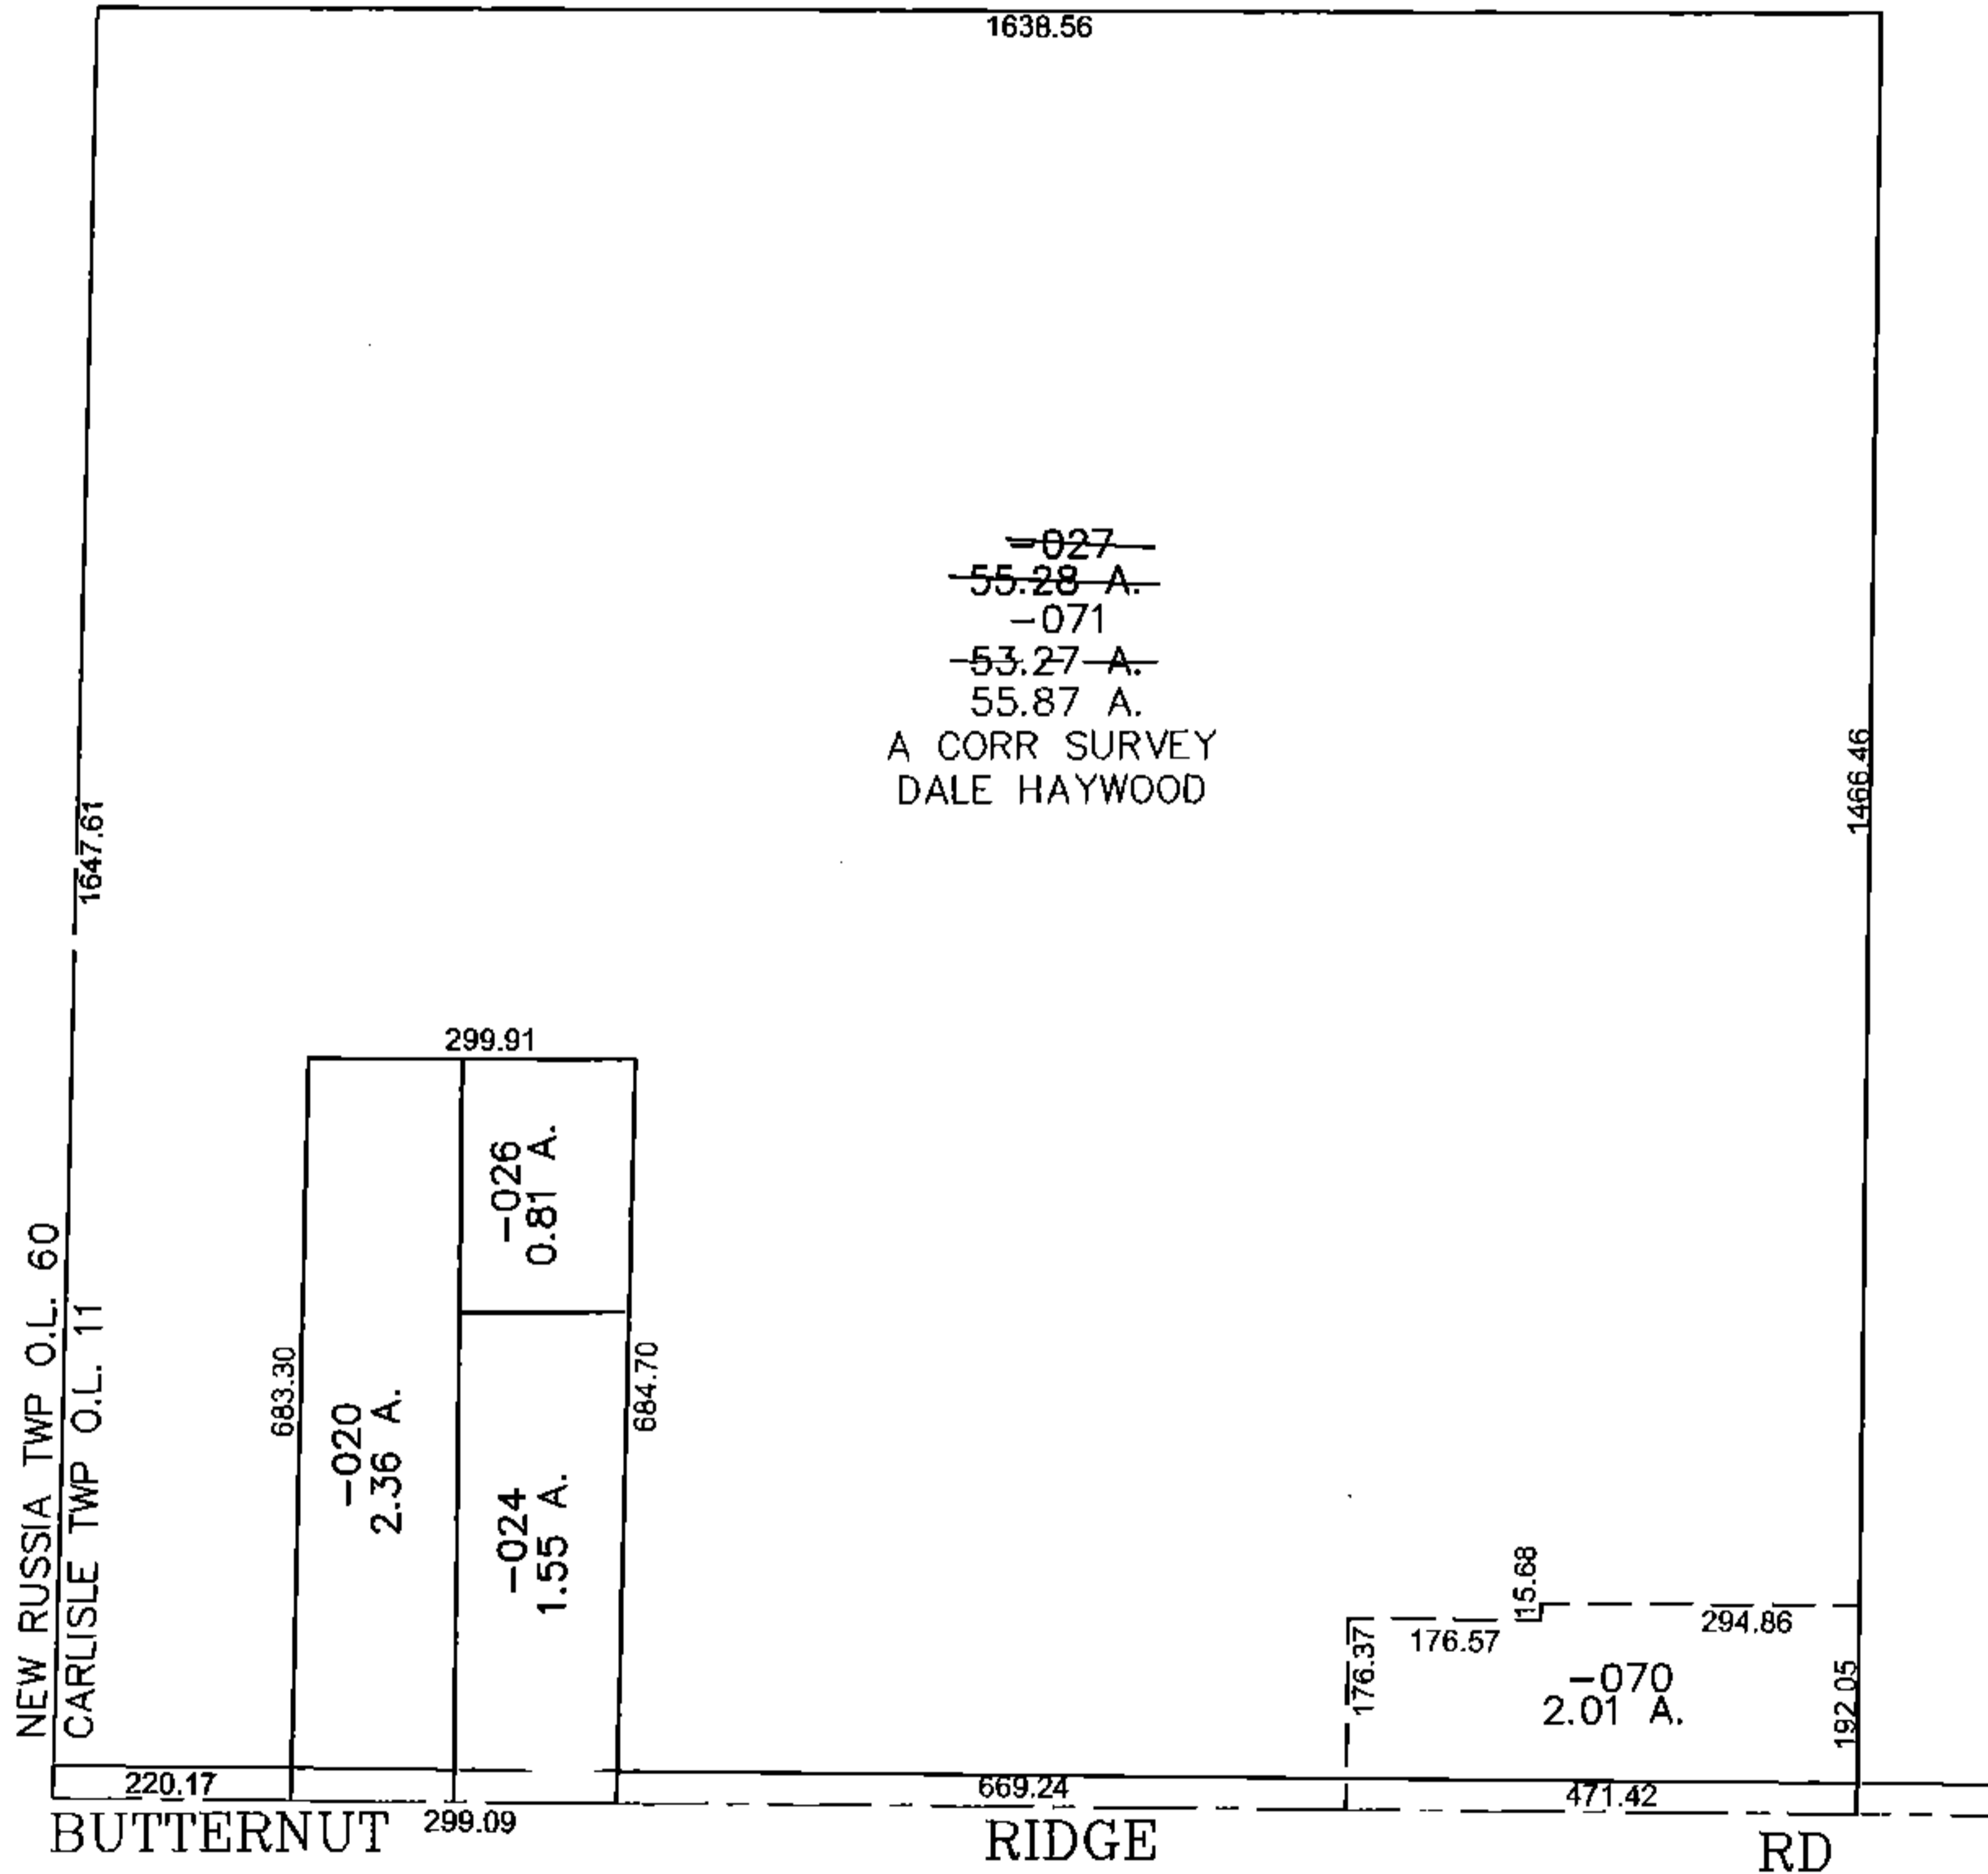

PARENT PARCEL: 10-00-011-101-027

CHILD PARCEL: 10-00-011-101-070, -071

STARTING POINT: CENTERLINE OF BUTTERNUT RIDGE RD & O.L. 11

14-03281

**SPLITS/DEEDS PROCESSED**  
 LORAIN COUNTY TAX MAP DEPARTMENT  
 226 MIDDLE AVE. ELYRIA, OHIO

SURVEYED BY: DALE HAYWOOD  
 CLOSURE: 0.00 : 10.000  
 MAP PAGE(S): 10-A  
 APPROVED BY: JAH DATE: 9/3/2014  
 SCALE: 1" = 300 PRIOR INSTRUMENT: 20050060696