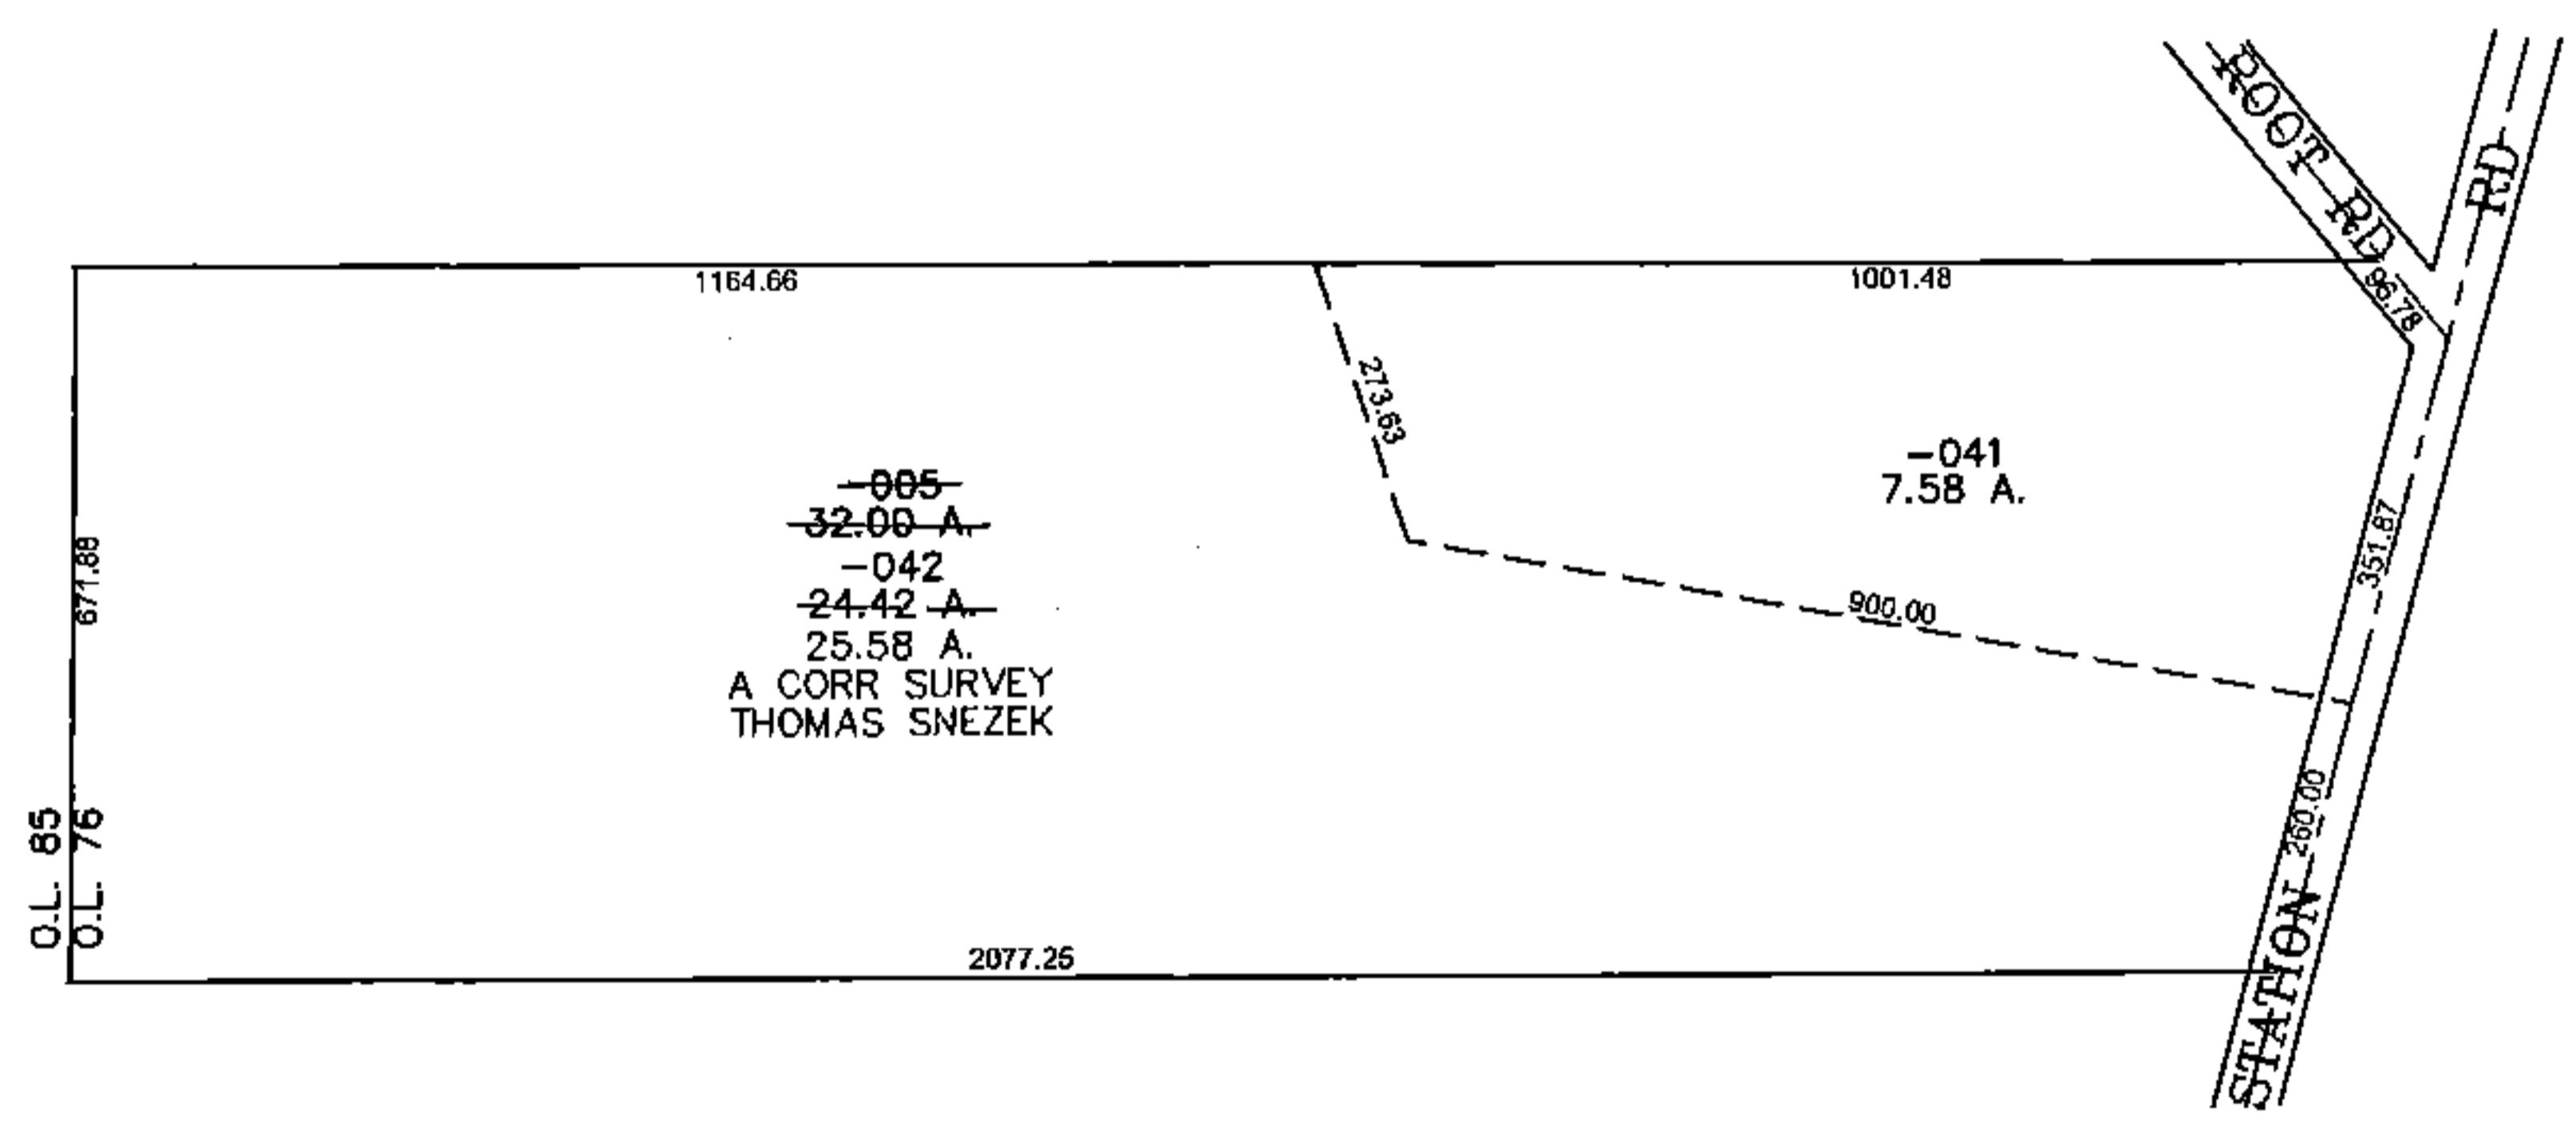

PARENT PARCEL: 12-00-076-101-005  
CHILD PARCEL: 12-00-076-101-041, -042  
STARTING POINT: CENTERLINE OF ROOT RD & STATION RD

**14-03280**

**SPLITS/DEEDS PROCESSED**  
LORAIN COUNTY TAX MAP DEPARTMENT  
226 MIDDLE AVE. ELYRIA, OHIO

SURVEYED BY: THOMAS SNEZEK  
CLOSURE: 0.00 : 10,000  
MAP PAGE(S): 12-00-076-A, B  
APPROVED BY: JAH DATE: 8/28/2014  
SCALE: 1"= 400 PRIOR INST.: 20140513280