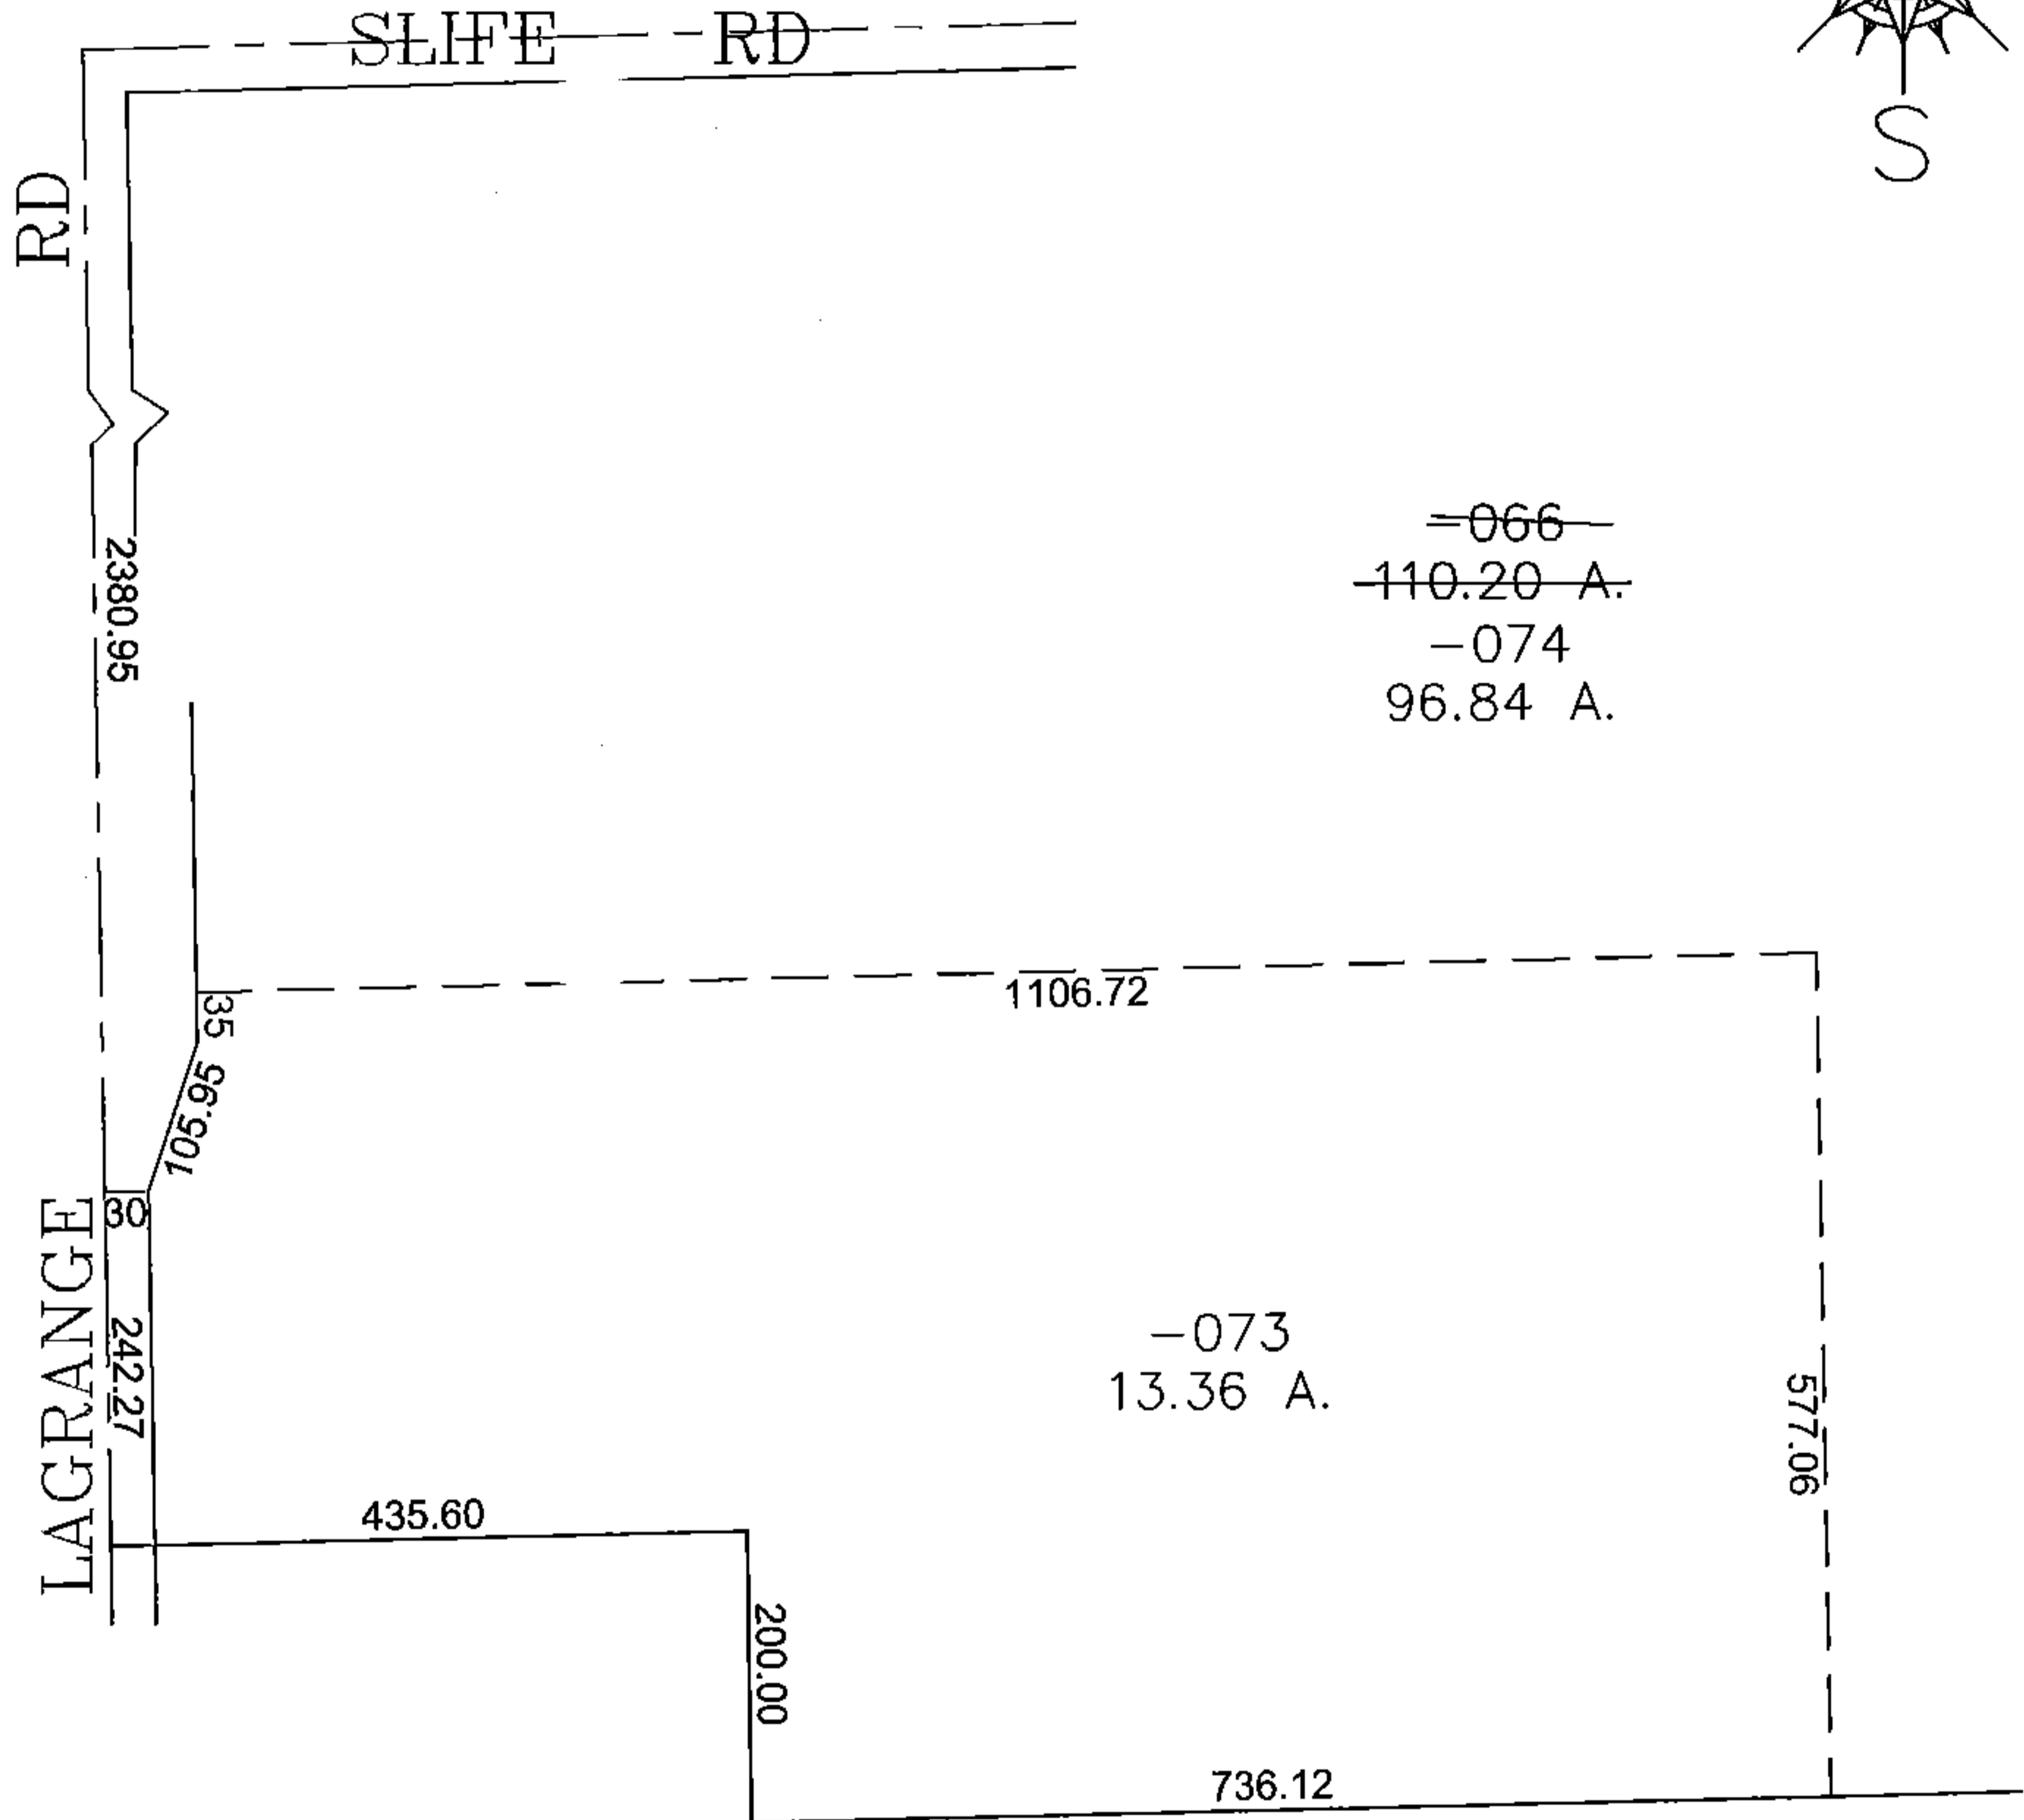

PARENT PARCEL: 10-00-018-102-066

CHILD PARCEL: 10-00-018-102-073, -074

STARTING POINT: CENTERLINE OF LAGRANGE RD & SLIFE RD

14-03279

**SPLITS/DEEDS PROCESSED**  
 LORAIN COUNTY TAX MAP DEPARTMENT  
 226 MIDDLE AVE. ELYRIA, OHIO

SURVEYED BY: DALE HAYWOOD  
 CLOSURE: 0.00 : 10,000  
 MAP PAGE(S): 10-00-018-A  
 APPROVED BY: JAH DATE: 8/27/2014  
 SCALE: 1" = 200' PRIOR INSTRUMENT: 20140507110