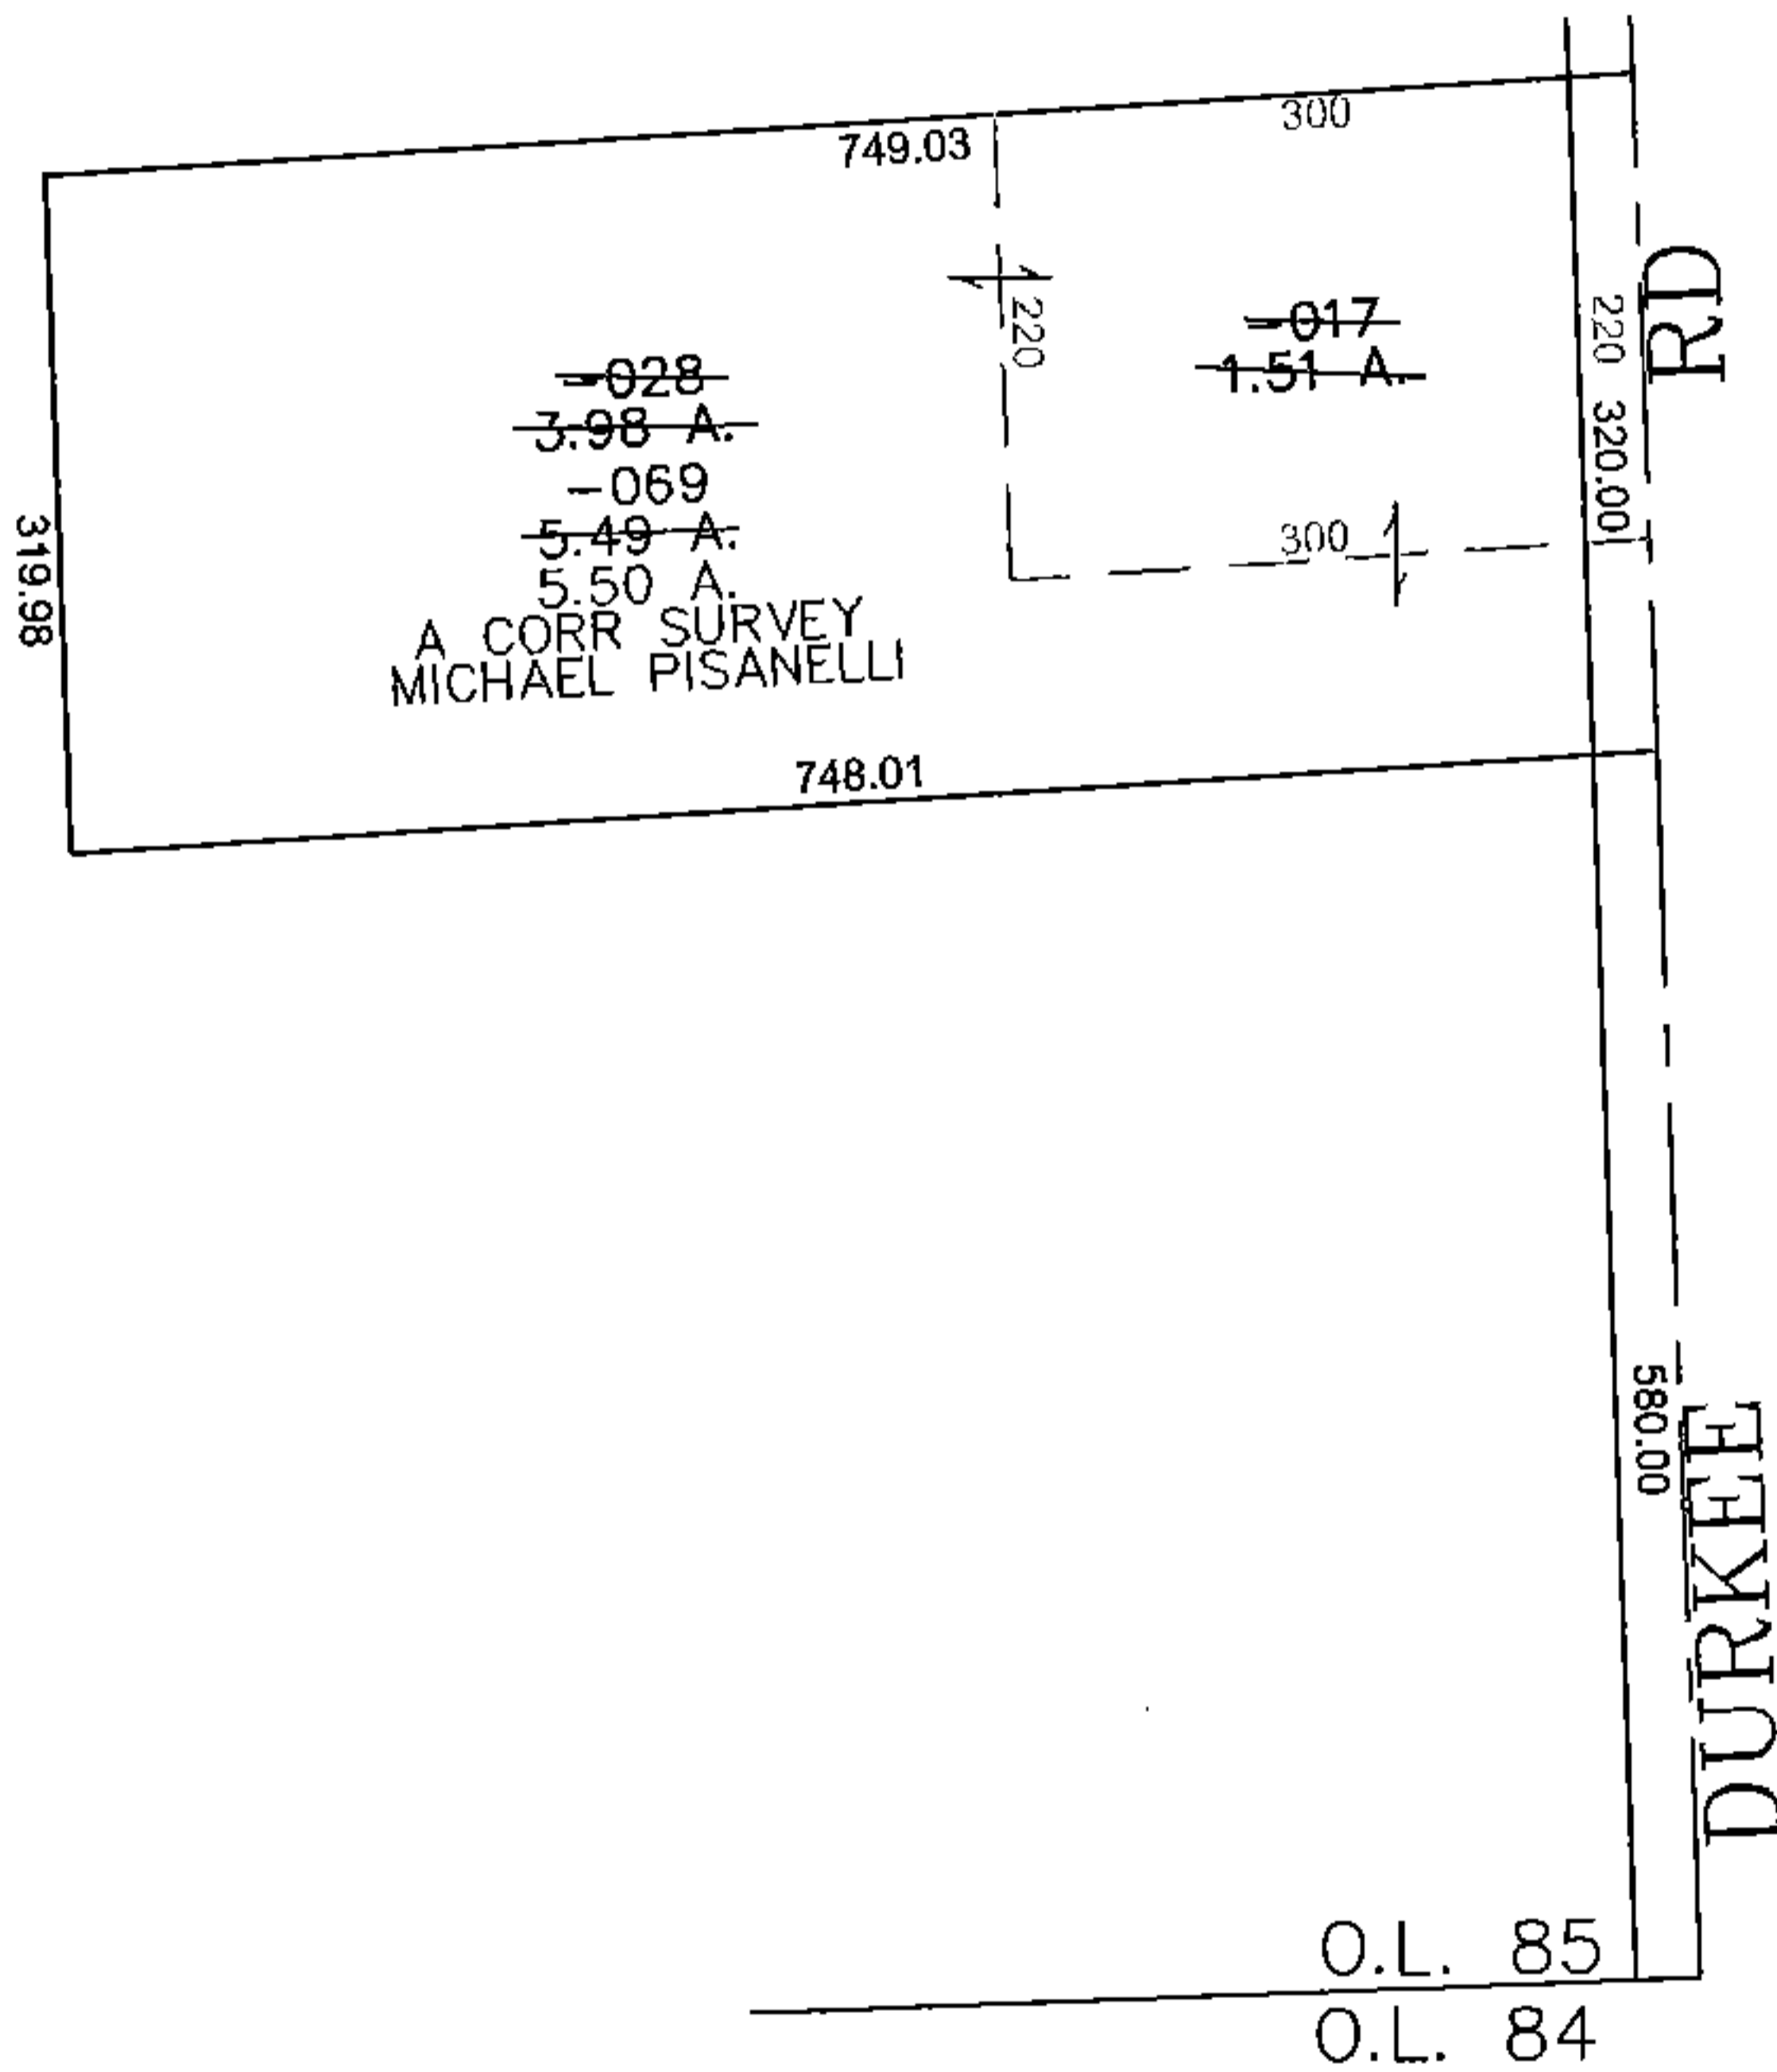

PARENT PARCEL: 11-00-085-000-017, -028

CHILD PARCEL: 11-00-085-000-069

STARTING POINT: CENTERLINE OF DURKEE RD & O.L. 85

14-03278

**SPLITS/DEEDS PROCESSED**  
**LORAIN COUNTY TAX MAP DEPARTMENT**  
 226 MIDDLE AVE. ELYRIA, OHIO

SURVEYED BY: MICHAEL PISANELLI  
 CLOSURE: 0.00 : 10.000  
 MAP PAGE(S): 11-E NORTH  
 APPROVED BY: JAH DATE: 8/27/2014  
 SCALE: 1" = 200 PRIOR INSTRUMENT: 2001070147