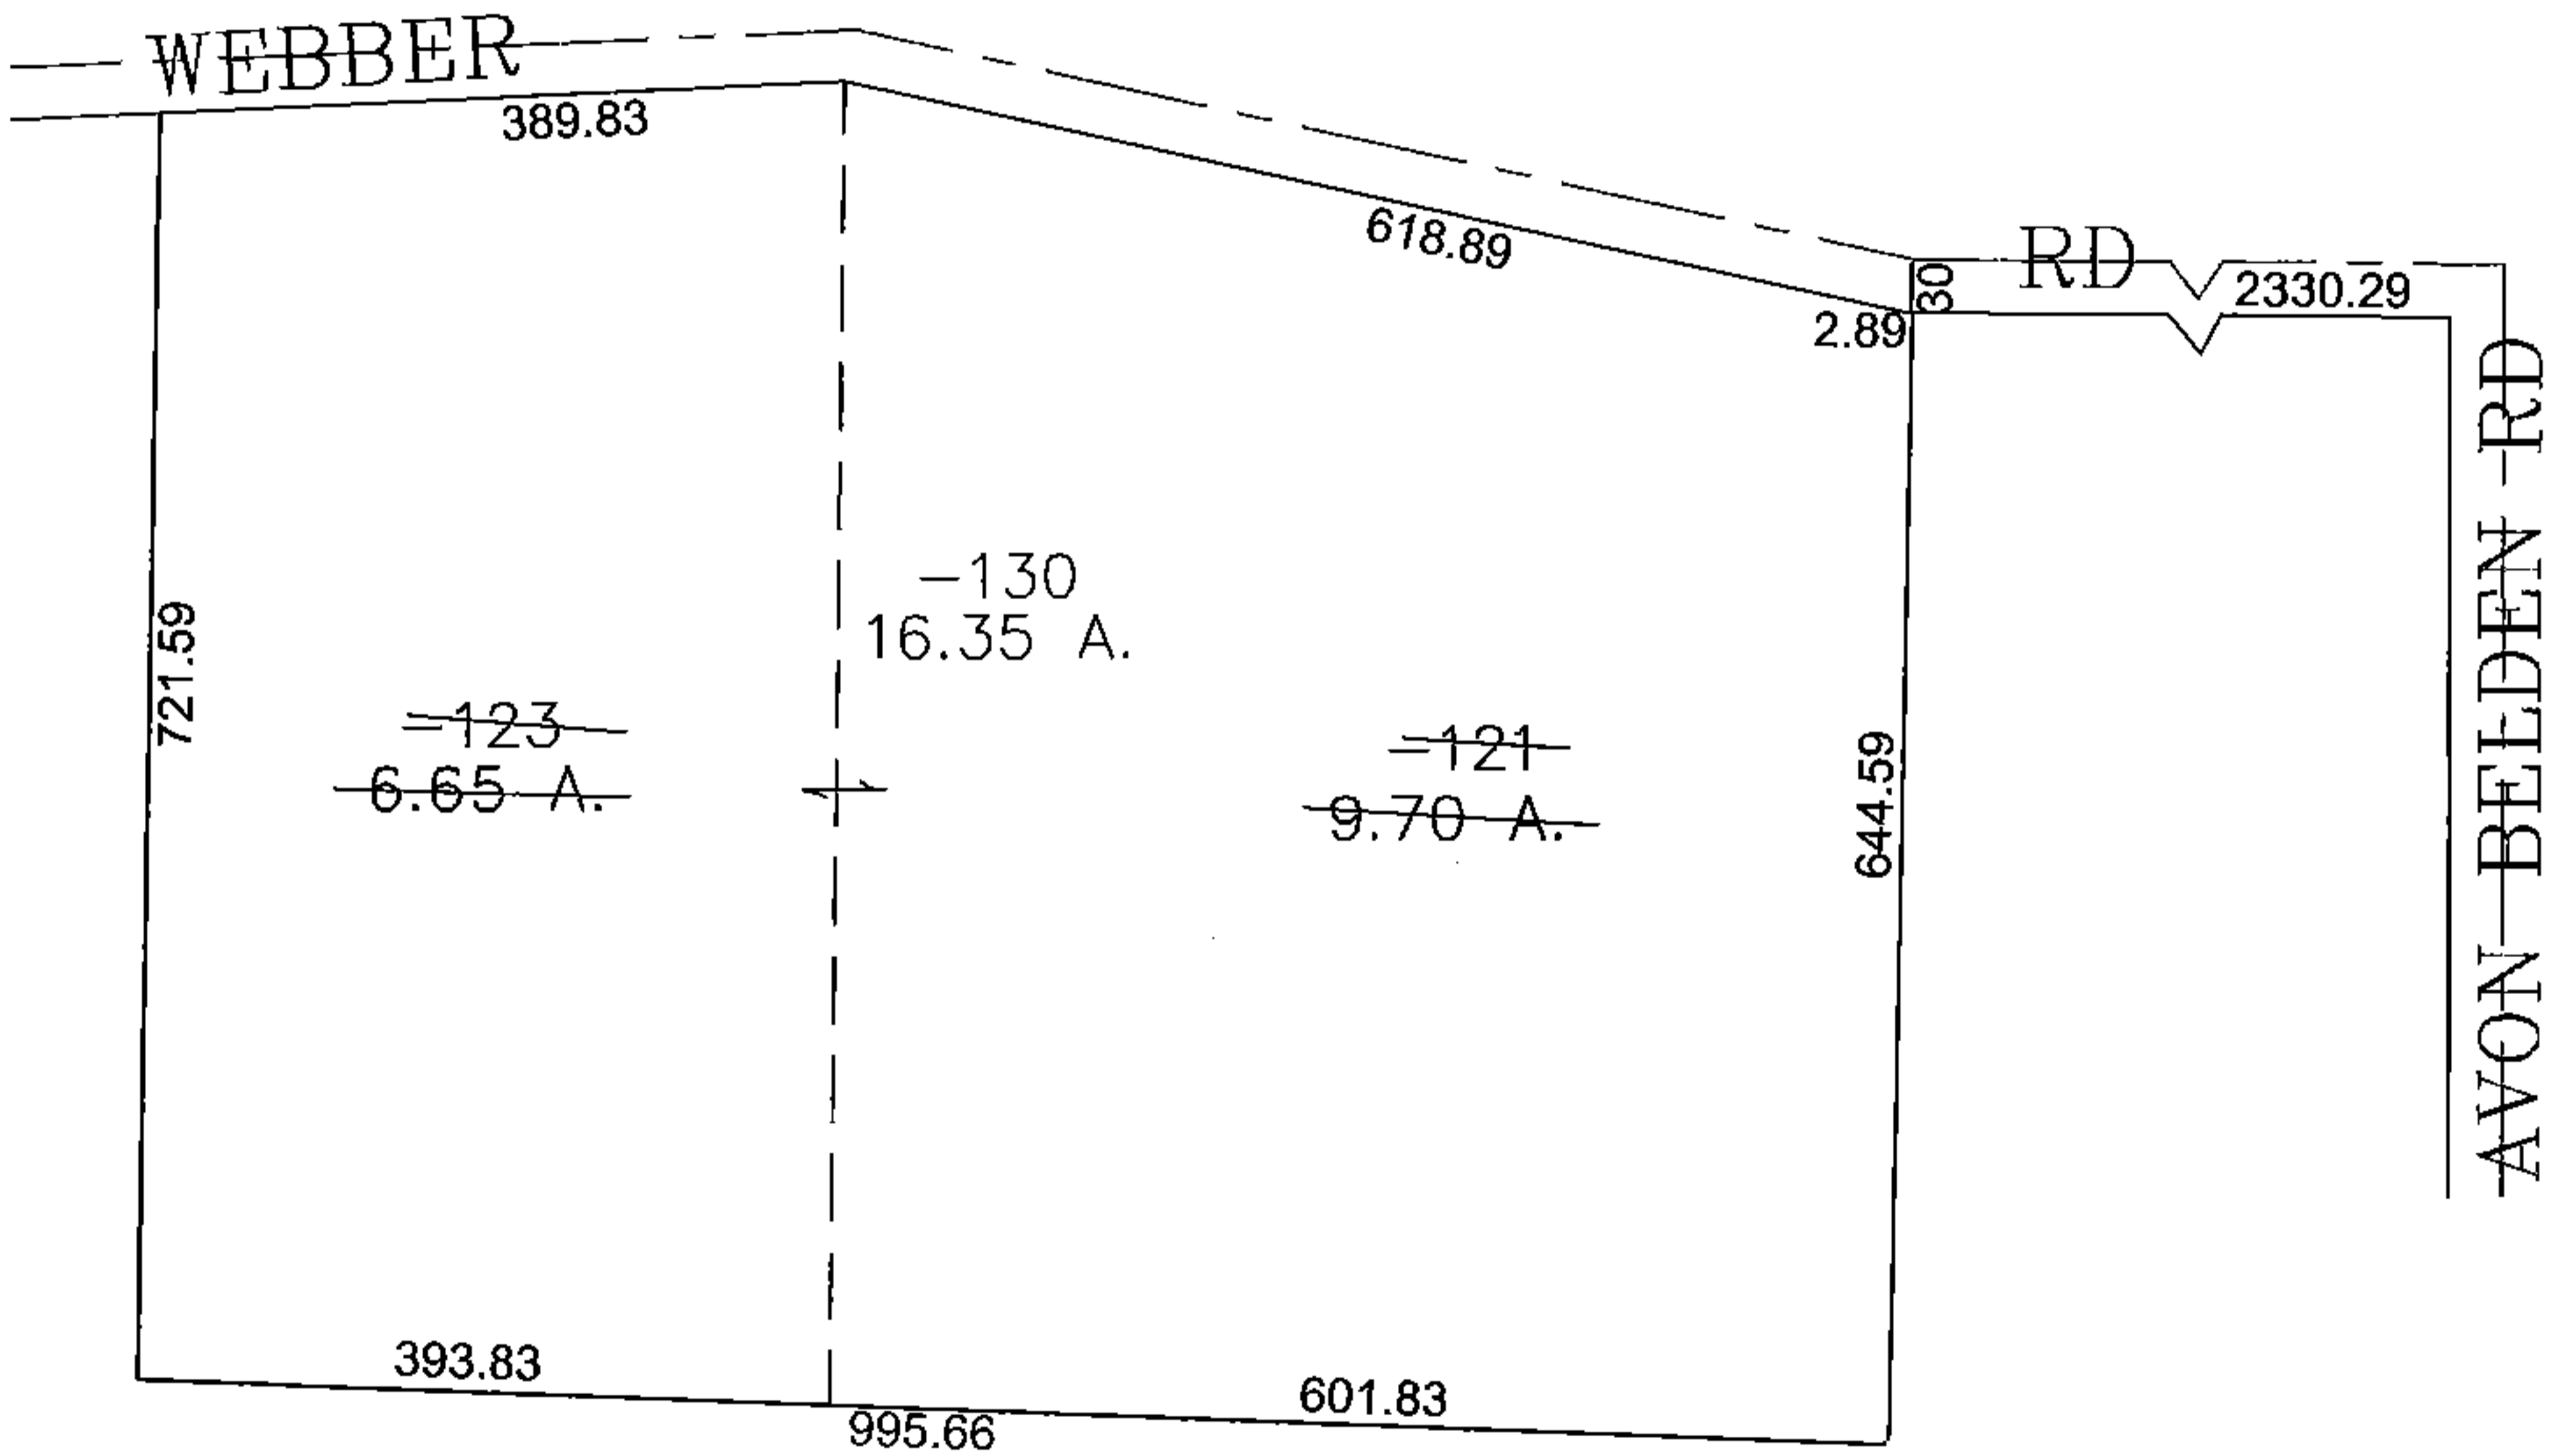

PARENT PARCEL: 04-00-008-104-123, -121

CHILD PARCEL: 04-00-008-104-130

STARTING POINT: CENTERLINE OF WEBBER RD & AVON BELDEN RD

14-03269

SPLITS/DEEDS PROCESSED
 LORAIN COUNTY TAX MAP DEPARTMENT
 226 MIDDLE AVE. ELYRIA, OHIO

SURVEYED BY: JAMES T SAYLER
 CLOSURE: 0.00 : 10.000
 MAP PAGE(S): 04-00-008-D
 APPROVED BY: JAH DATE: 7-31-2014
 SCALE: 1" = 200 PRIOR INSTRUMENT: 20140513336