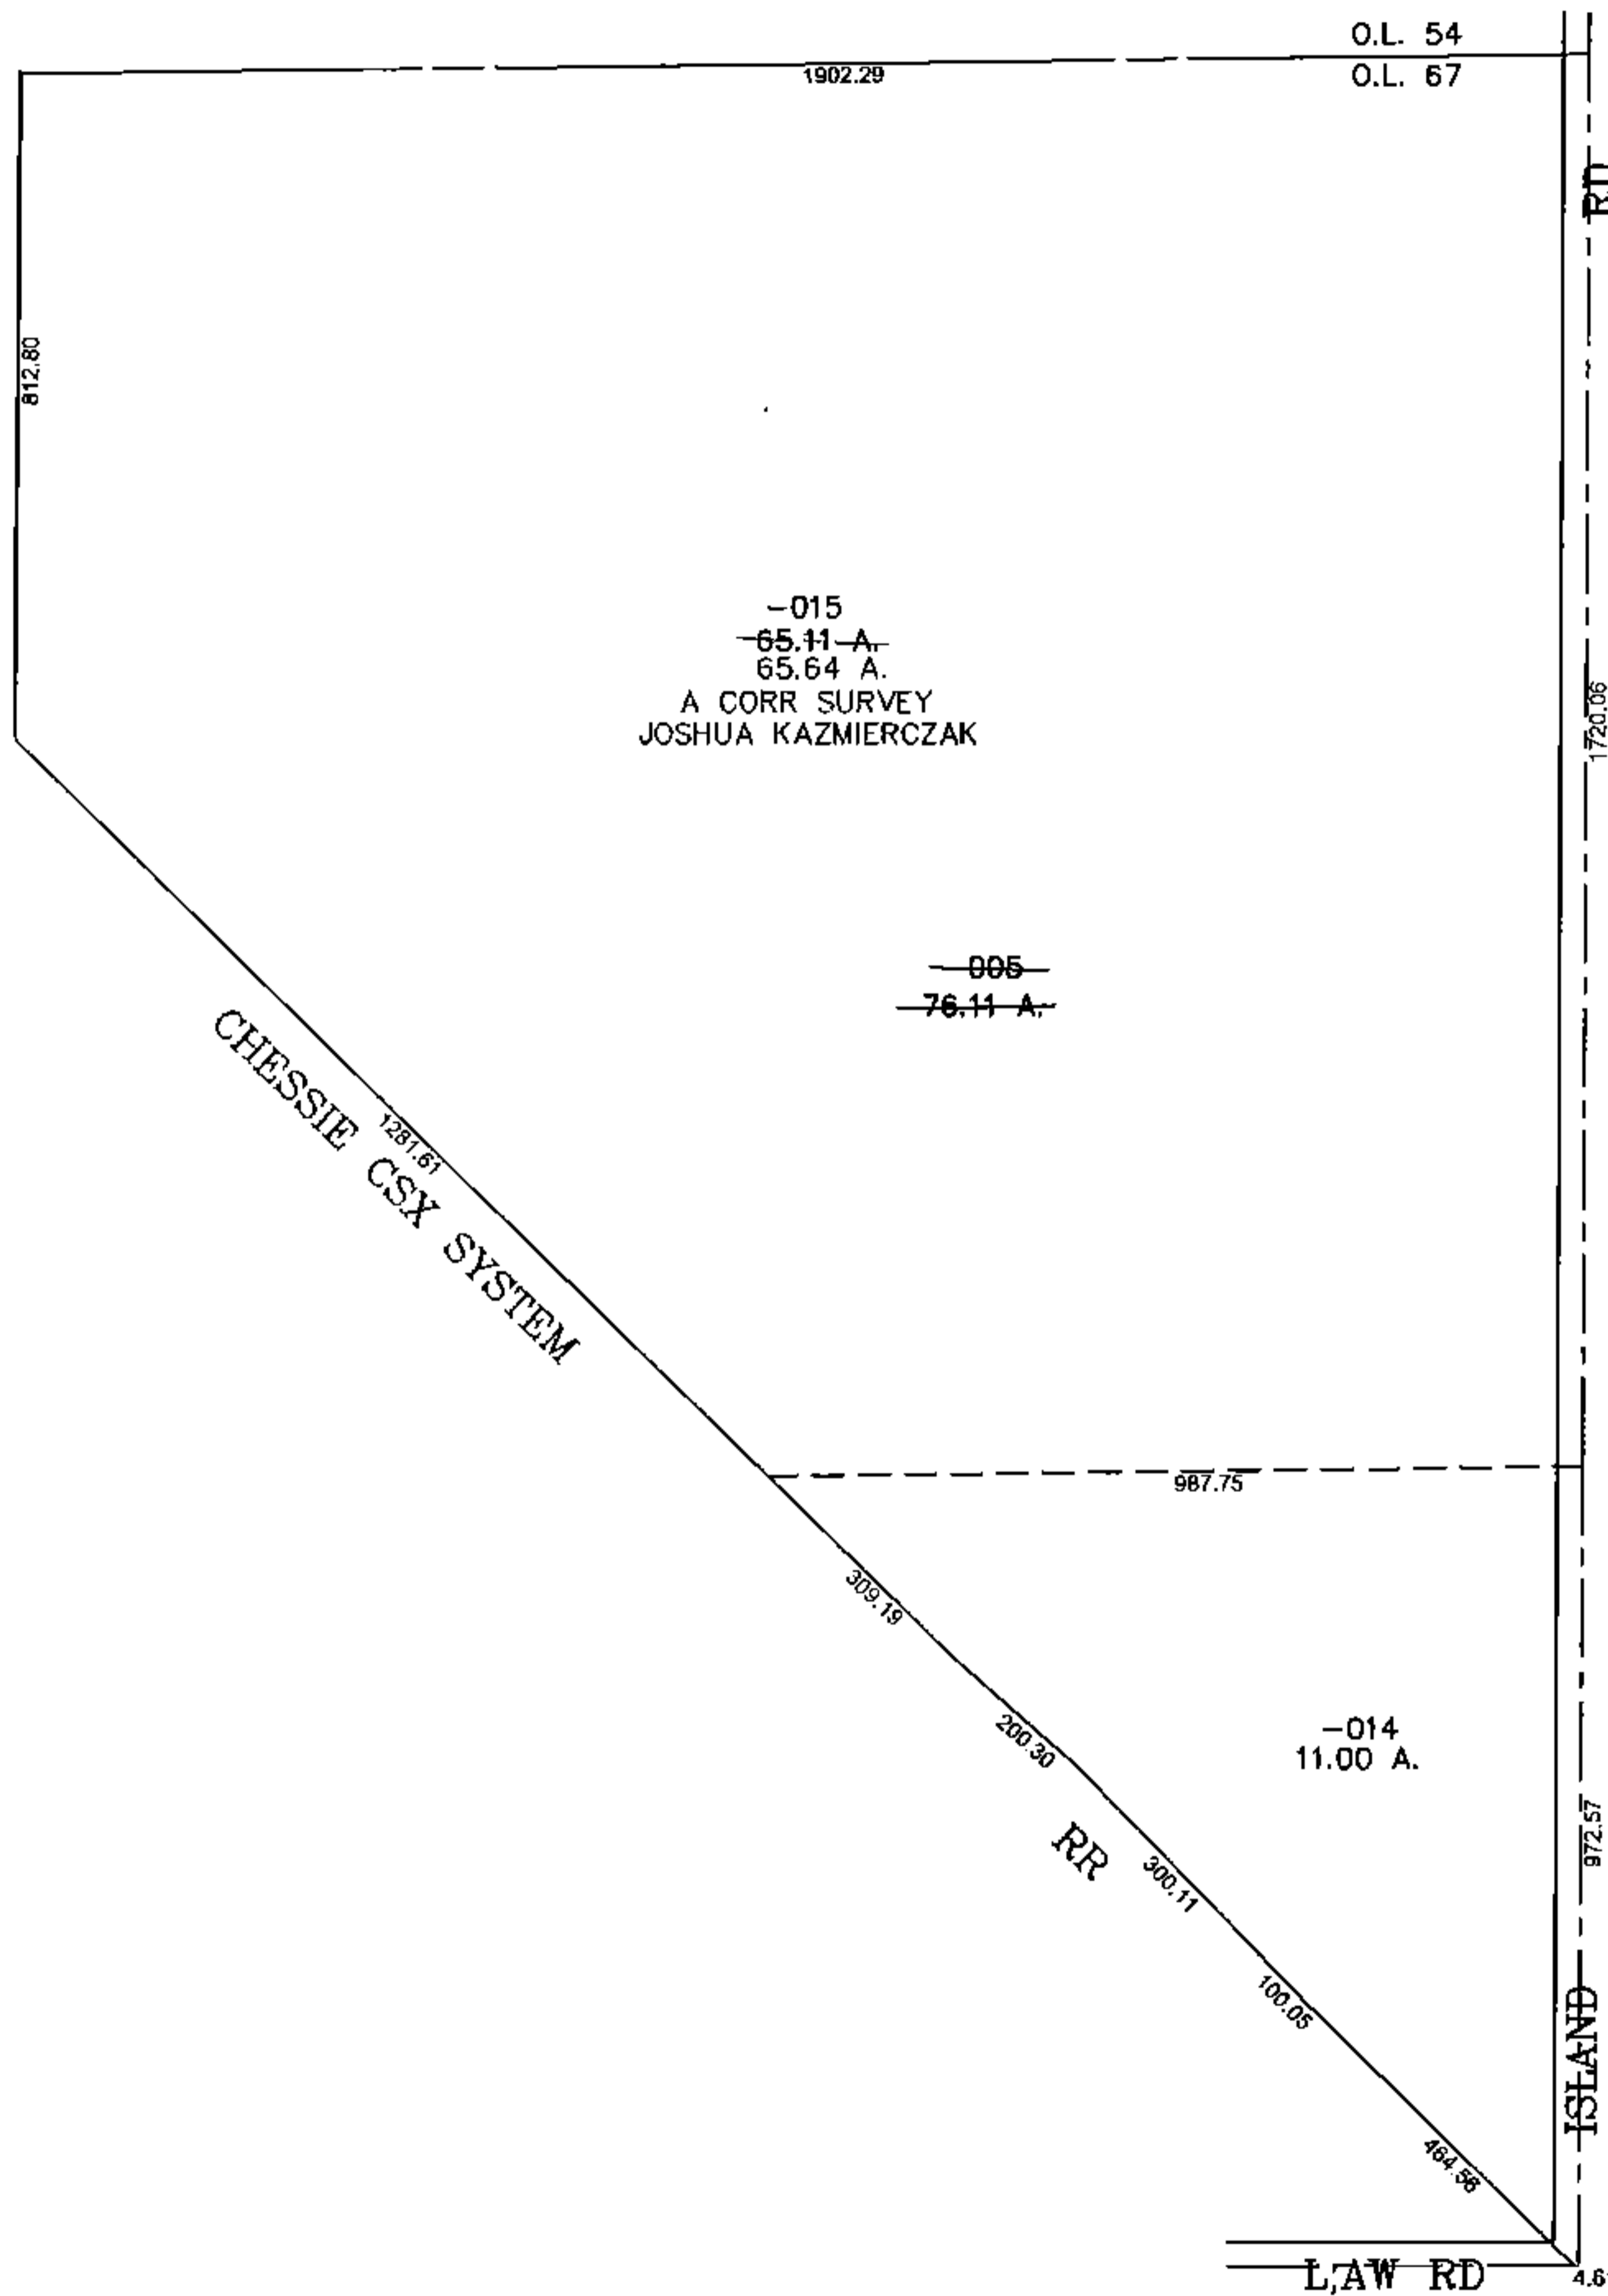

PARENT PARCEL: 16-00-067-000-005

CHILD PARCEL: 16-00-067-000-014, -015

STARTING POINT: CENTERLINE OF LAW RD & ISLAND RD

14-03261

SPLITS/DEEDS PROCESSED

LORAIN COUNTY TAX MAP DEPARTMENT
226 MIDDLE AVE. ELYRIA, OHIO

SURVEYED BY: JOSHUA KAZMIERCZAK

CLOSURE: 0.00 : 10,000

MAP PAGE(S): 16-G

APPROVED BY: JAH DATE: 6-17-2014

SCALE: 1"= 400 PRIOR INST.: DV 1051/470