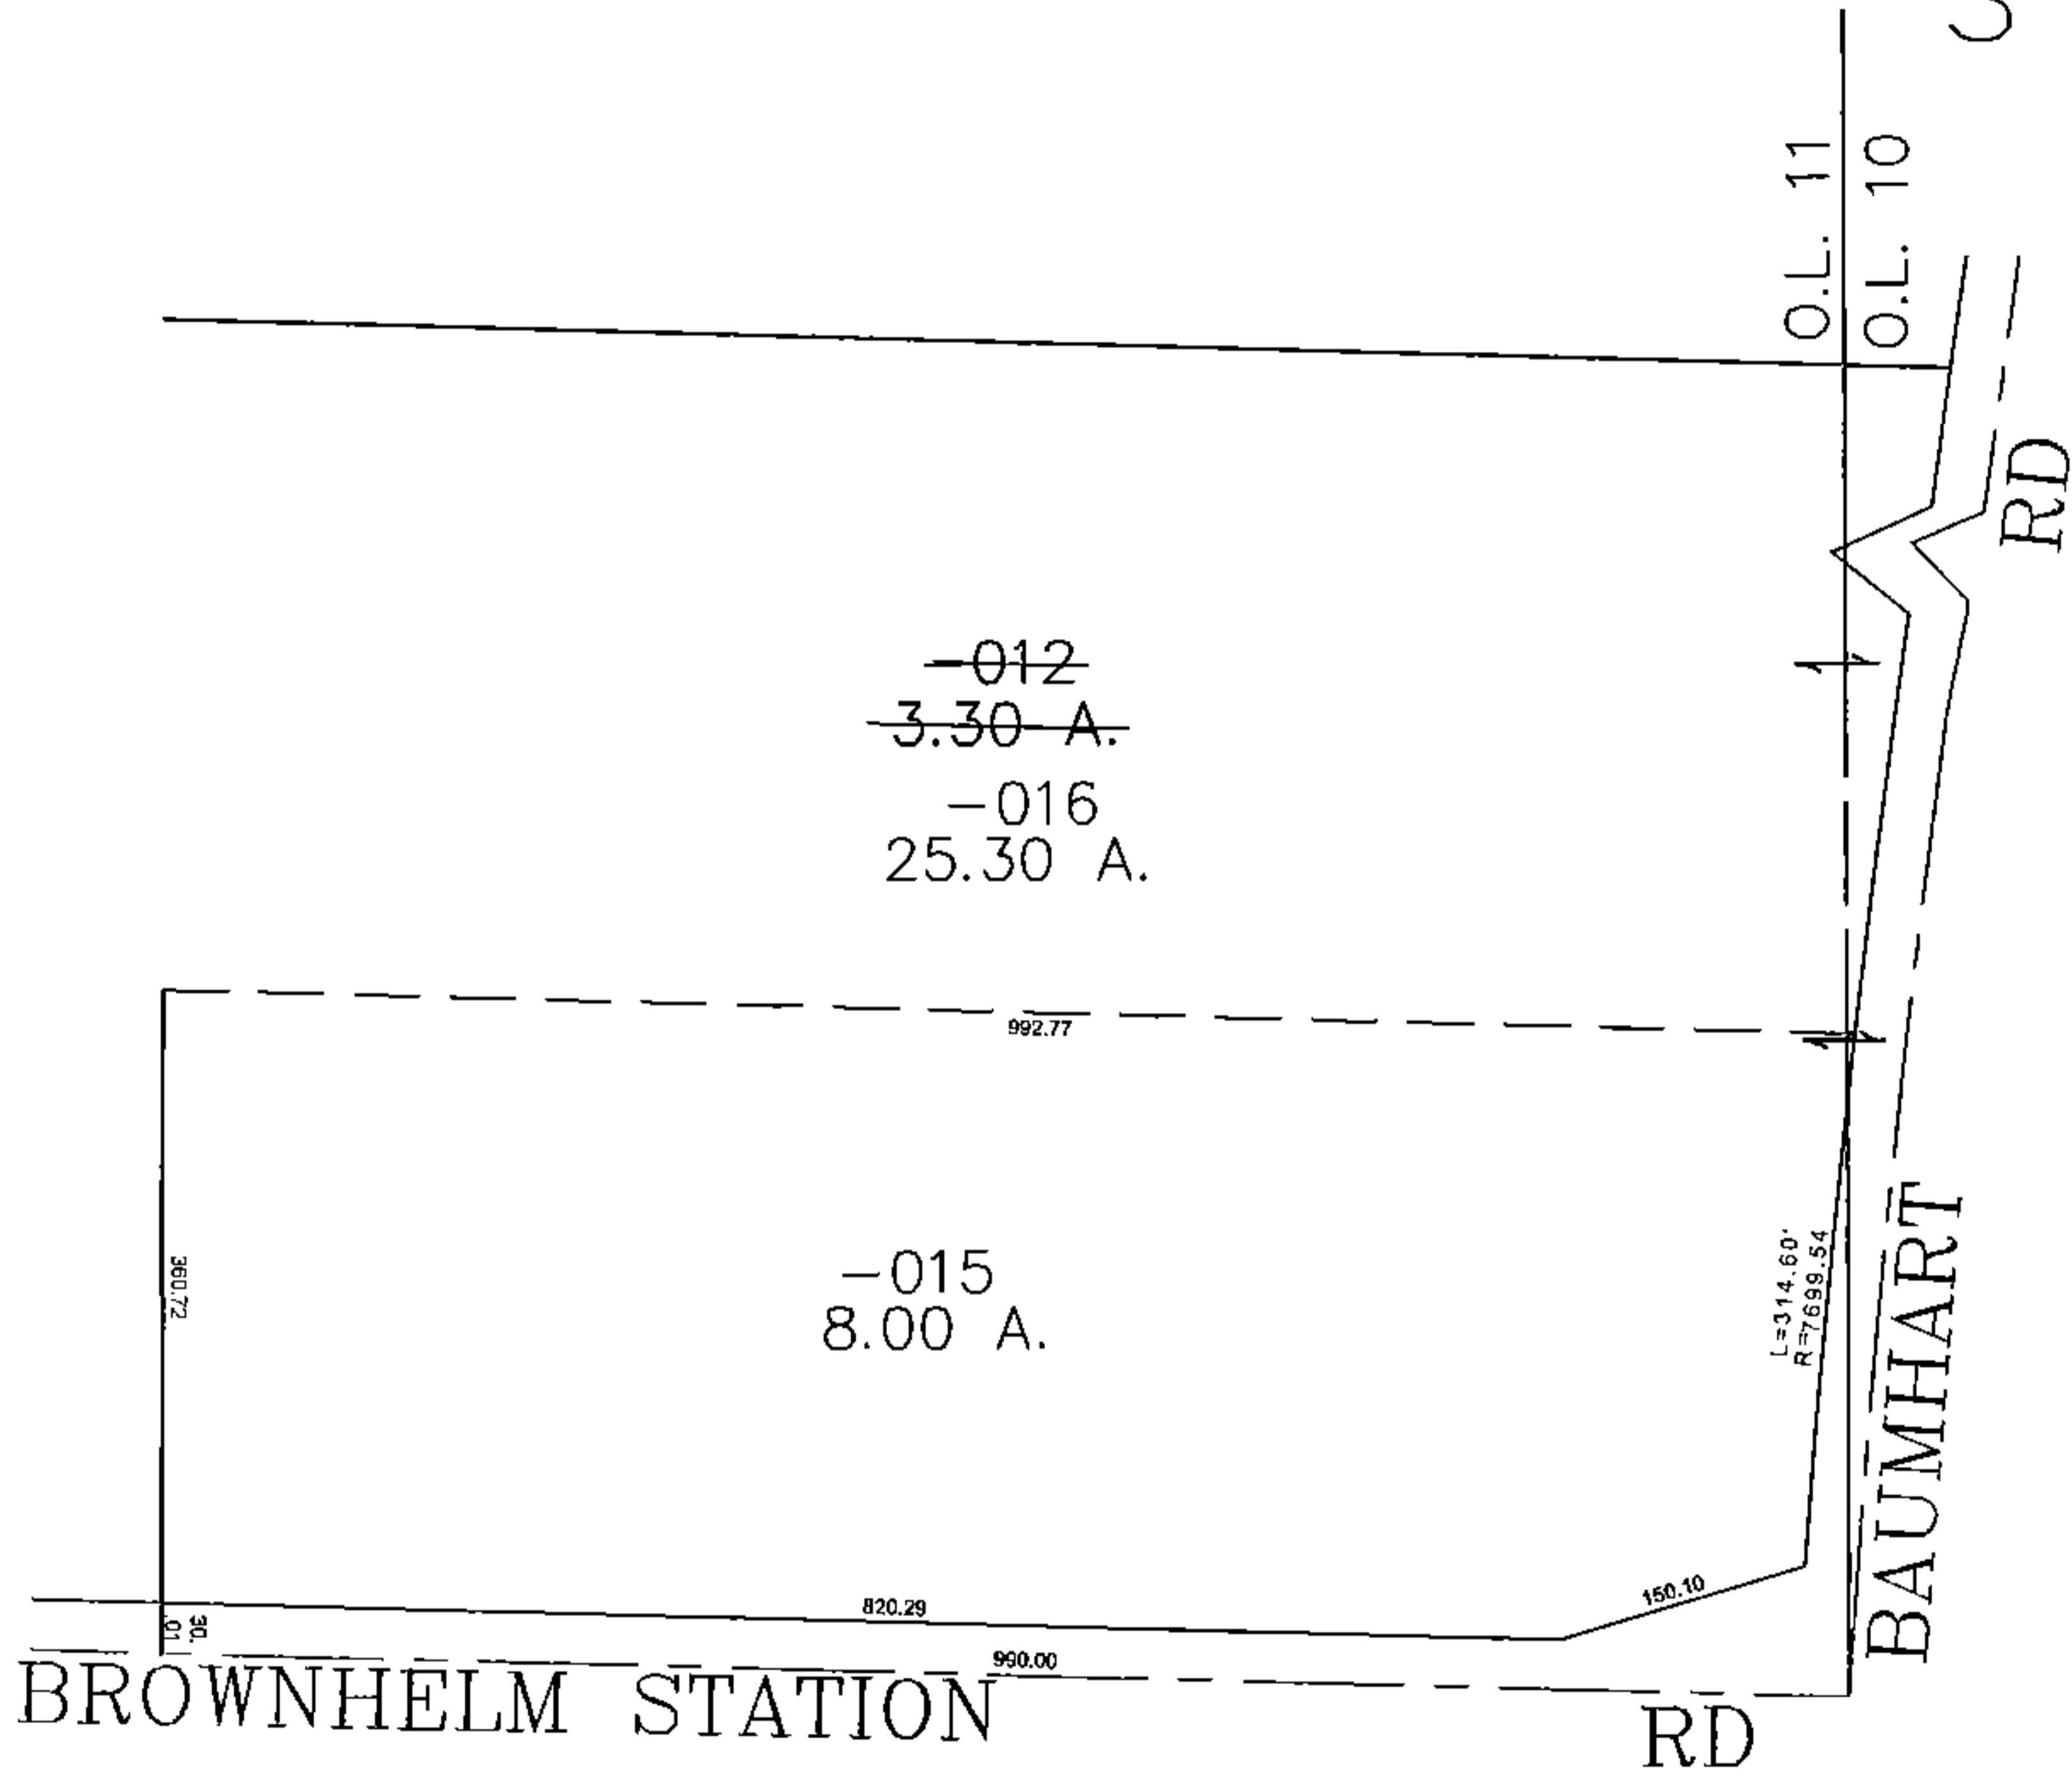

PARENT PARCEL: 01-00-011-000-012

CHILD PARCEL: 01-00-011-000-015, -016

STARTING POINT: CENTERLINE OF BROWNHELM STATION RD & BAUMHART RD

14-03259

**SPLITS/DEEDS PROCESSED**  
 LORAIN COUNTY TAX MAP DEPARTMENT  
 226 MIDDLE AVE. ELYRIA, OHIO

SURVEYED BY: RICHARD FREDRICKSON  
 CLOSURE: 0.00 : 10,000  
 MAP PAGE(S): 01-00-011  
 APPROVED BY: JAH DATE: 6-13-2014  
 SCALE: 1" = 200' PRIOR INSTRUMENT: 20140492860