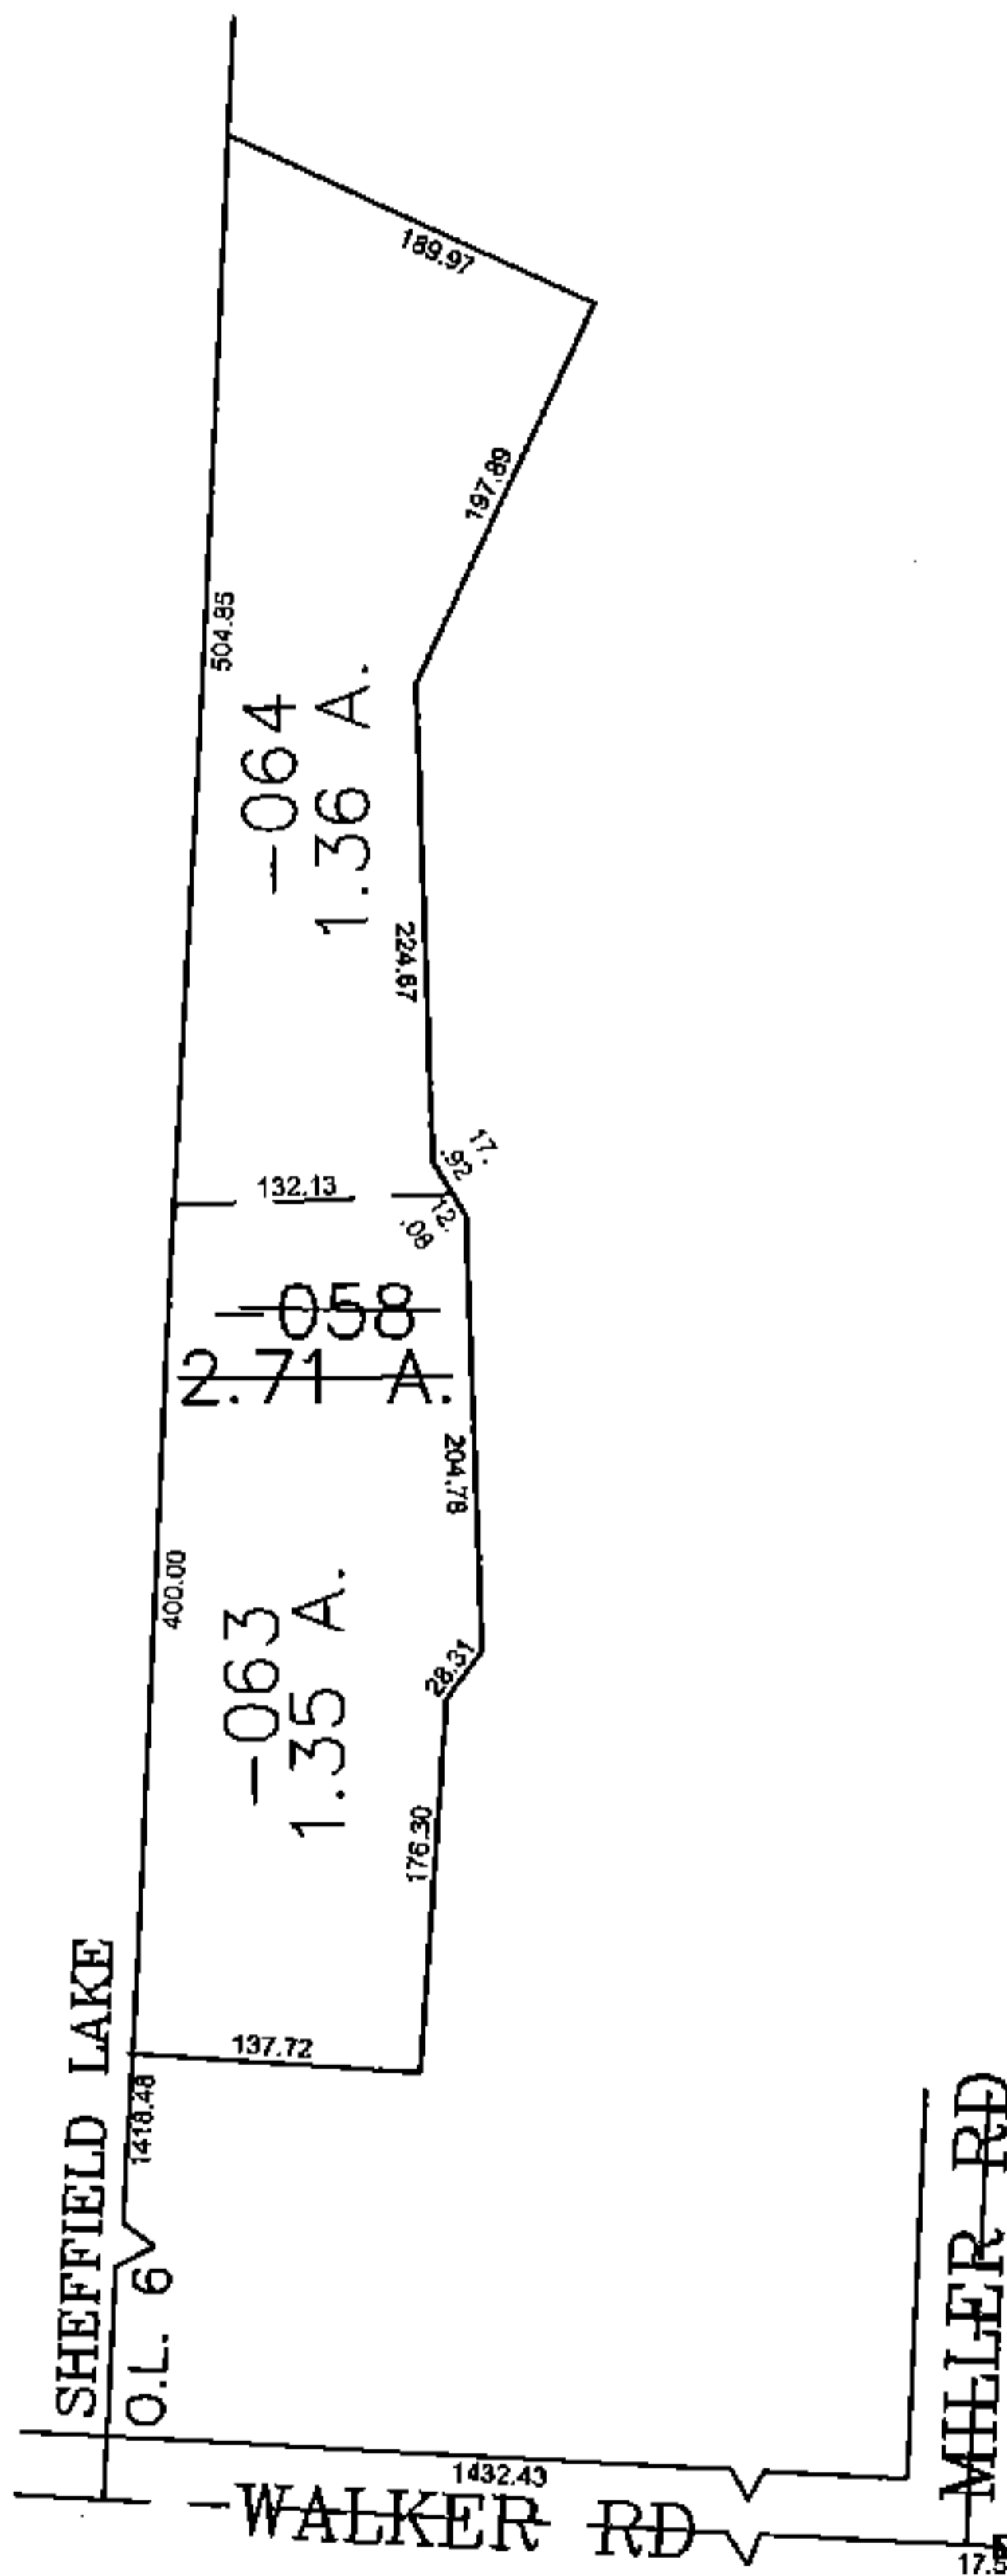

PARENT PARCEL: 04-00-006-105-058

CHILD PARCEL: 04-00-006-105-063, -064

STARTING POINT: CENTERLINE OF WALKER RD & MILLER RD

14-03258

SPLITS/DEEDS PROCESSED
 LORAIN COUNTY TAX MAP DEPARTMENT
 226 MIDDLE AVE. ELYRIA, OHIO

SURVEYED BY: JAMES T SAYLER
 CLOSURE: 0.00 : 10.000
 MAP PAGE(S): 04-00-006-E
 APPROVED BY: JAH DATE: 6-2-2014
 SCALE: 1" = 200 PRIOR INSTRUMENT: 20120408946