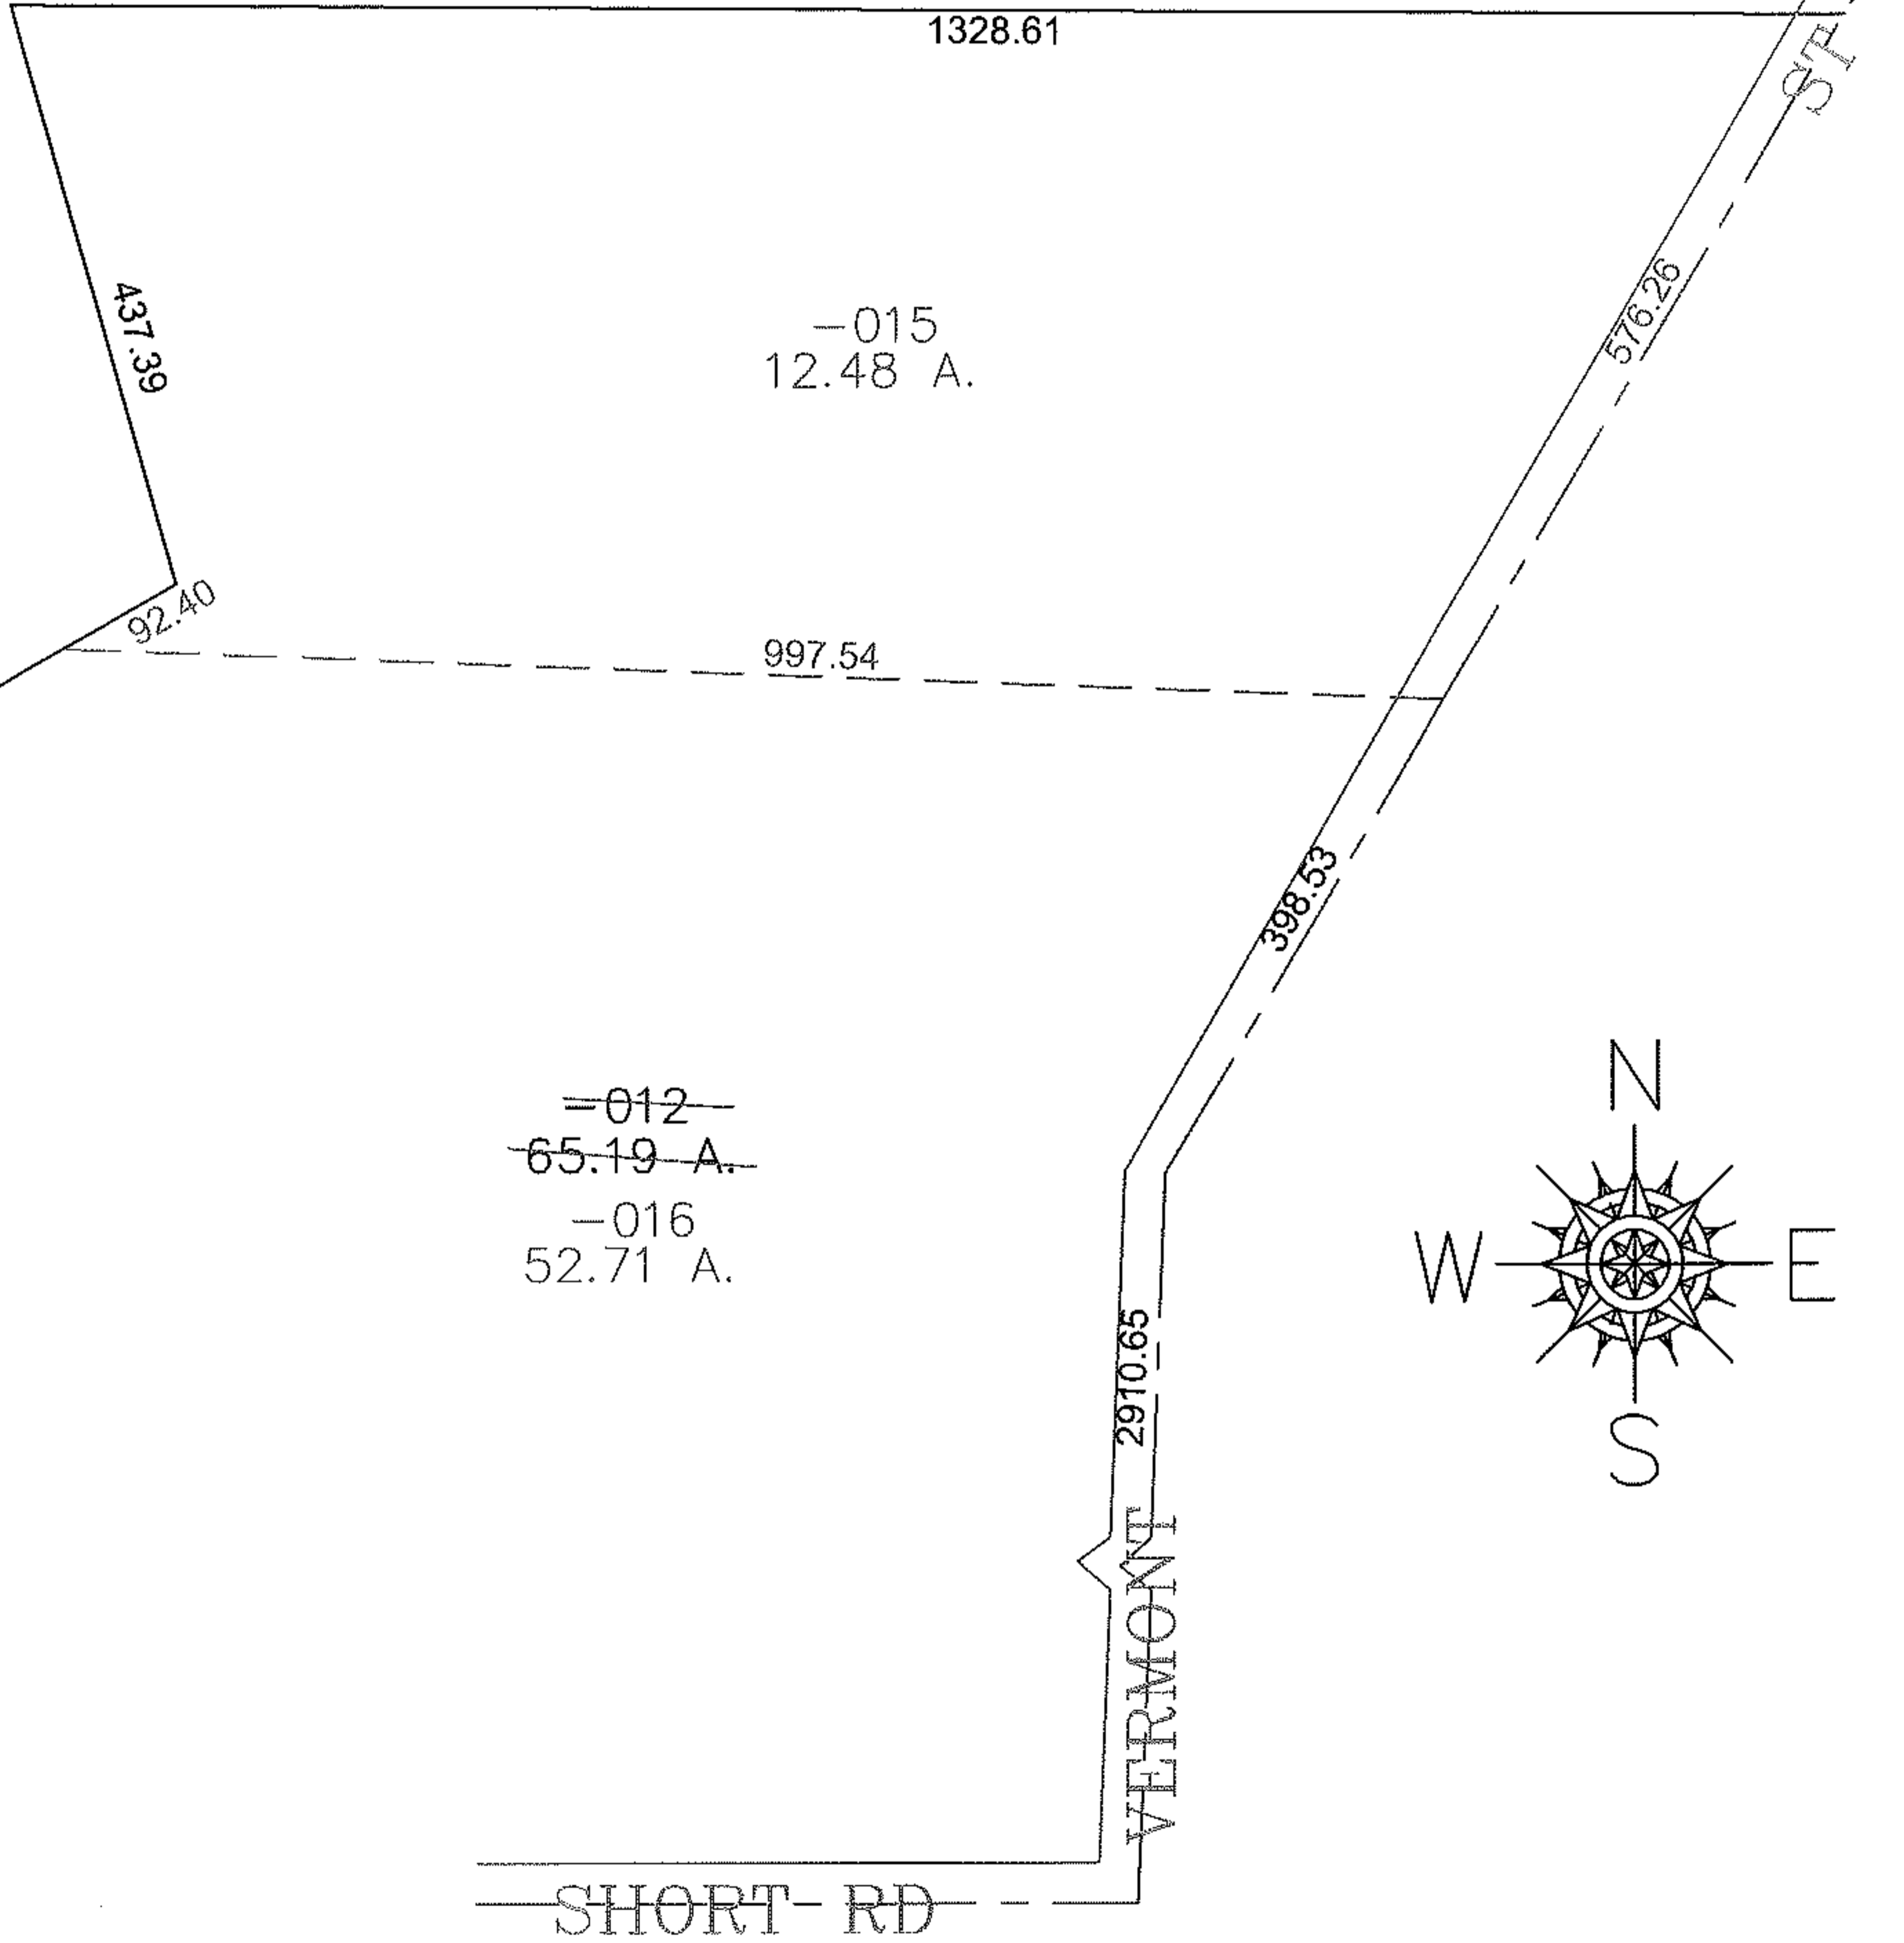

PARENT PARCEL: 19-06-042-000-012

CHILD PARCEL: 19-06-042-000-015, -016

STARTING POINT: CENTERLINE OF SHORT RD & VERMONT ST

14-03253

SPLITS/DEEDS PROCESSED
 LORAIN COUNTY TAX MAP DEPARTMENT
 226 MIDDLE AVE. ELYRIA, OHIO

SURVEYED BY: THOMAS SIMON
 CLOSURE: 0.00 : 10.000
 MAP PAGE(S): 19-D
 APPROVED BY: JAH DATE: 5/8/2014
 SCALE: 1" = 200 PRIOR INSTRUMENT: 20040032583