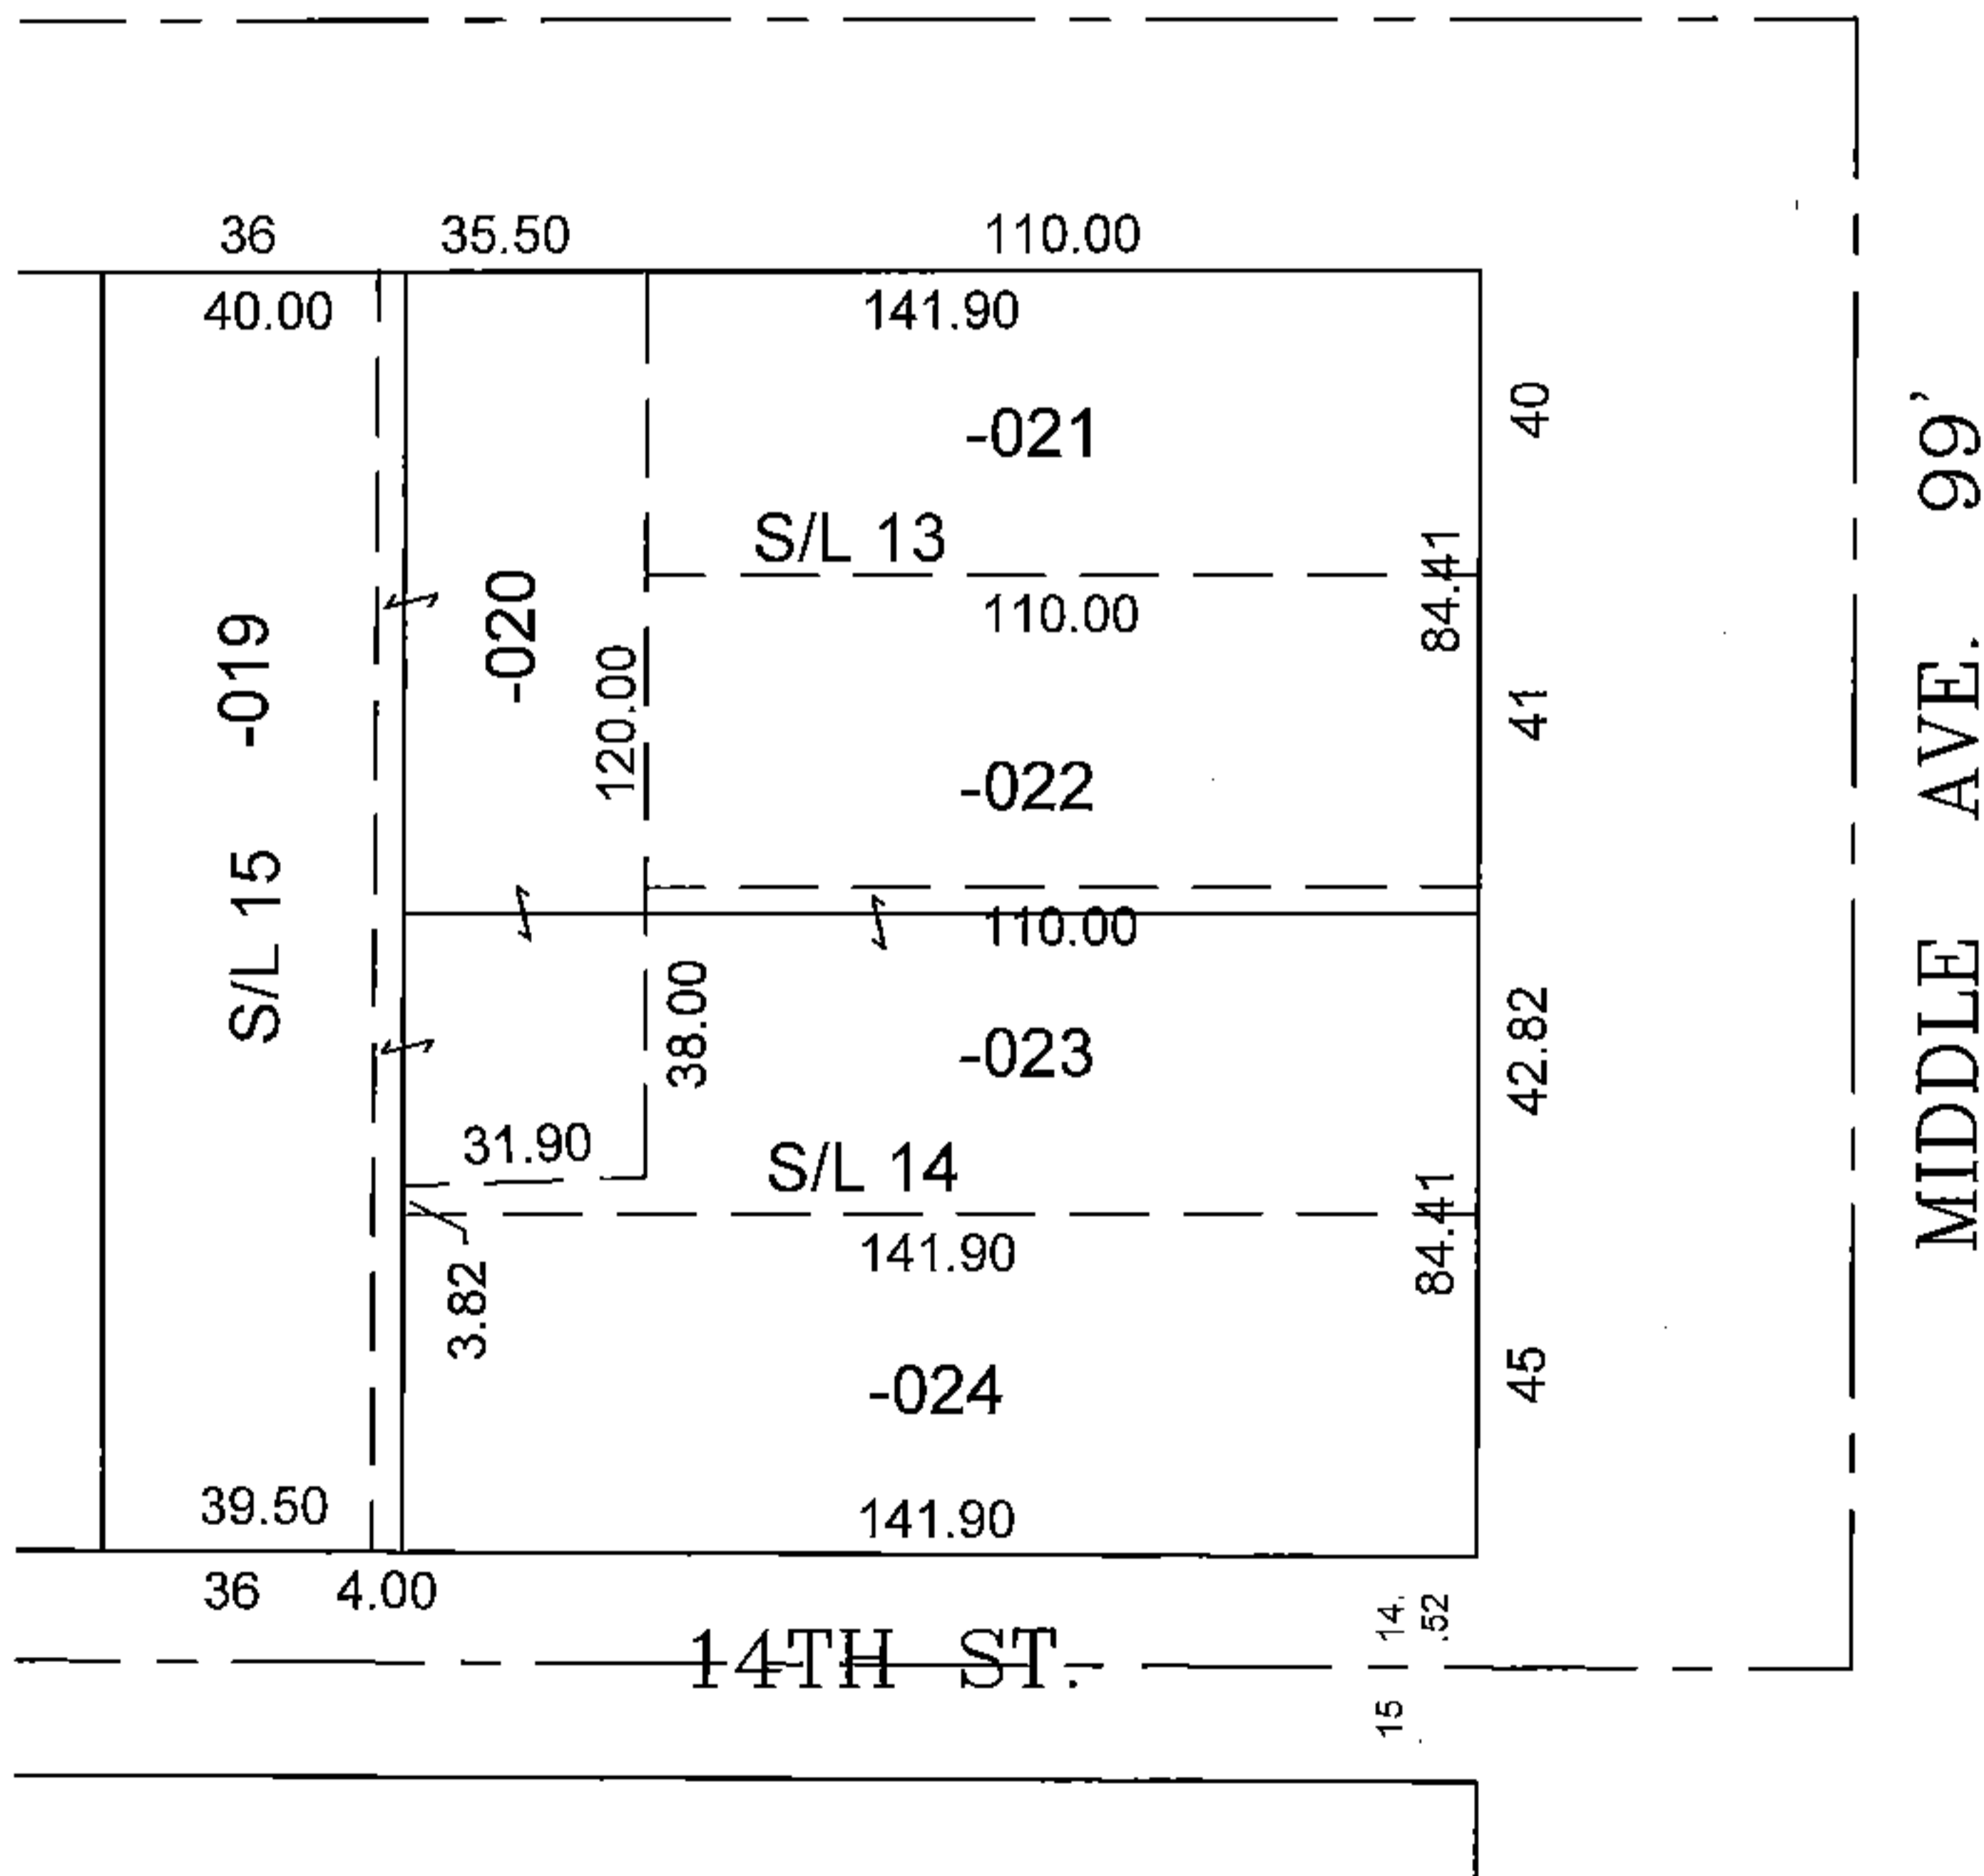

PARENT PARCEL: 06-26-007-102-020 & -023

CHILD PARCEL: XX-XX-XXX-XXX-XXX

STARTING POINT: XXXXXX

15-03253-C

MAP CORRECTION ONLY

13TH ST. 66'

SPLITS/DEEDS PROCESSED

LORAIN COUNTY TAX MAP DEPARTMENT
226 MIDDLE AVE. ELYRIA, OHIO

SURVEYED BY: NA

CLOSURE: NA

MAP PAGE(S): 06-26-007

APPROVED BY: TJS DATE: 7/20/15

SCALE: 1"= 50' PRIOR INST.: DV 1399/821