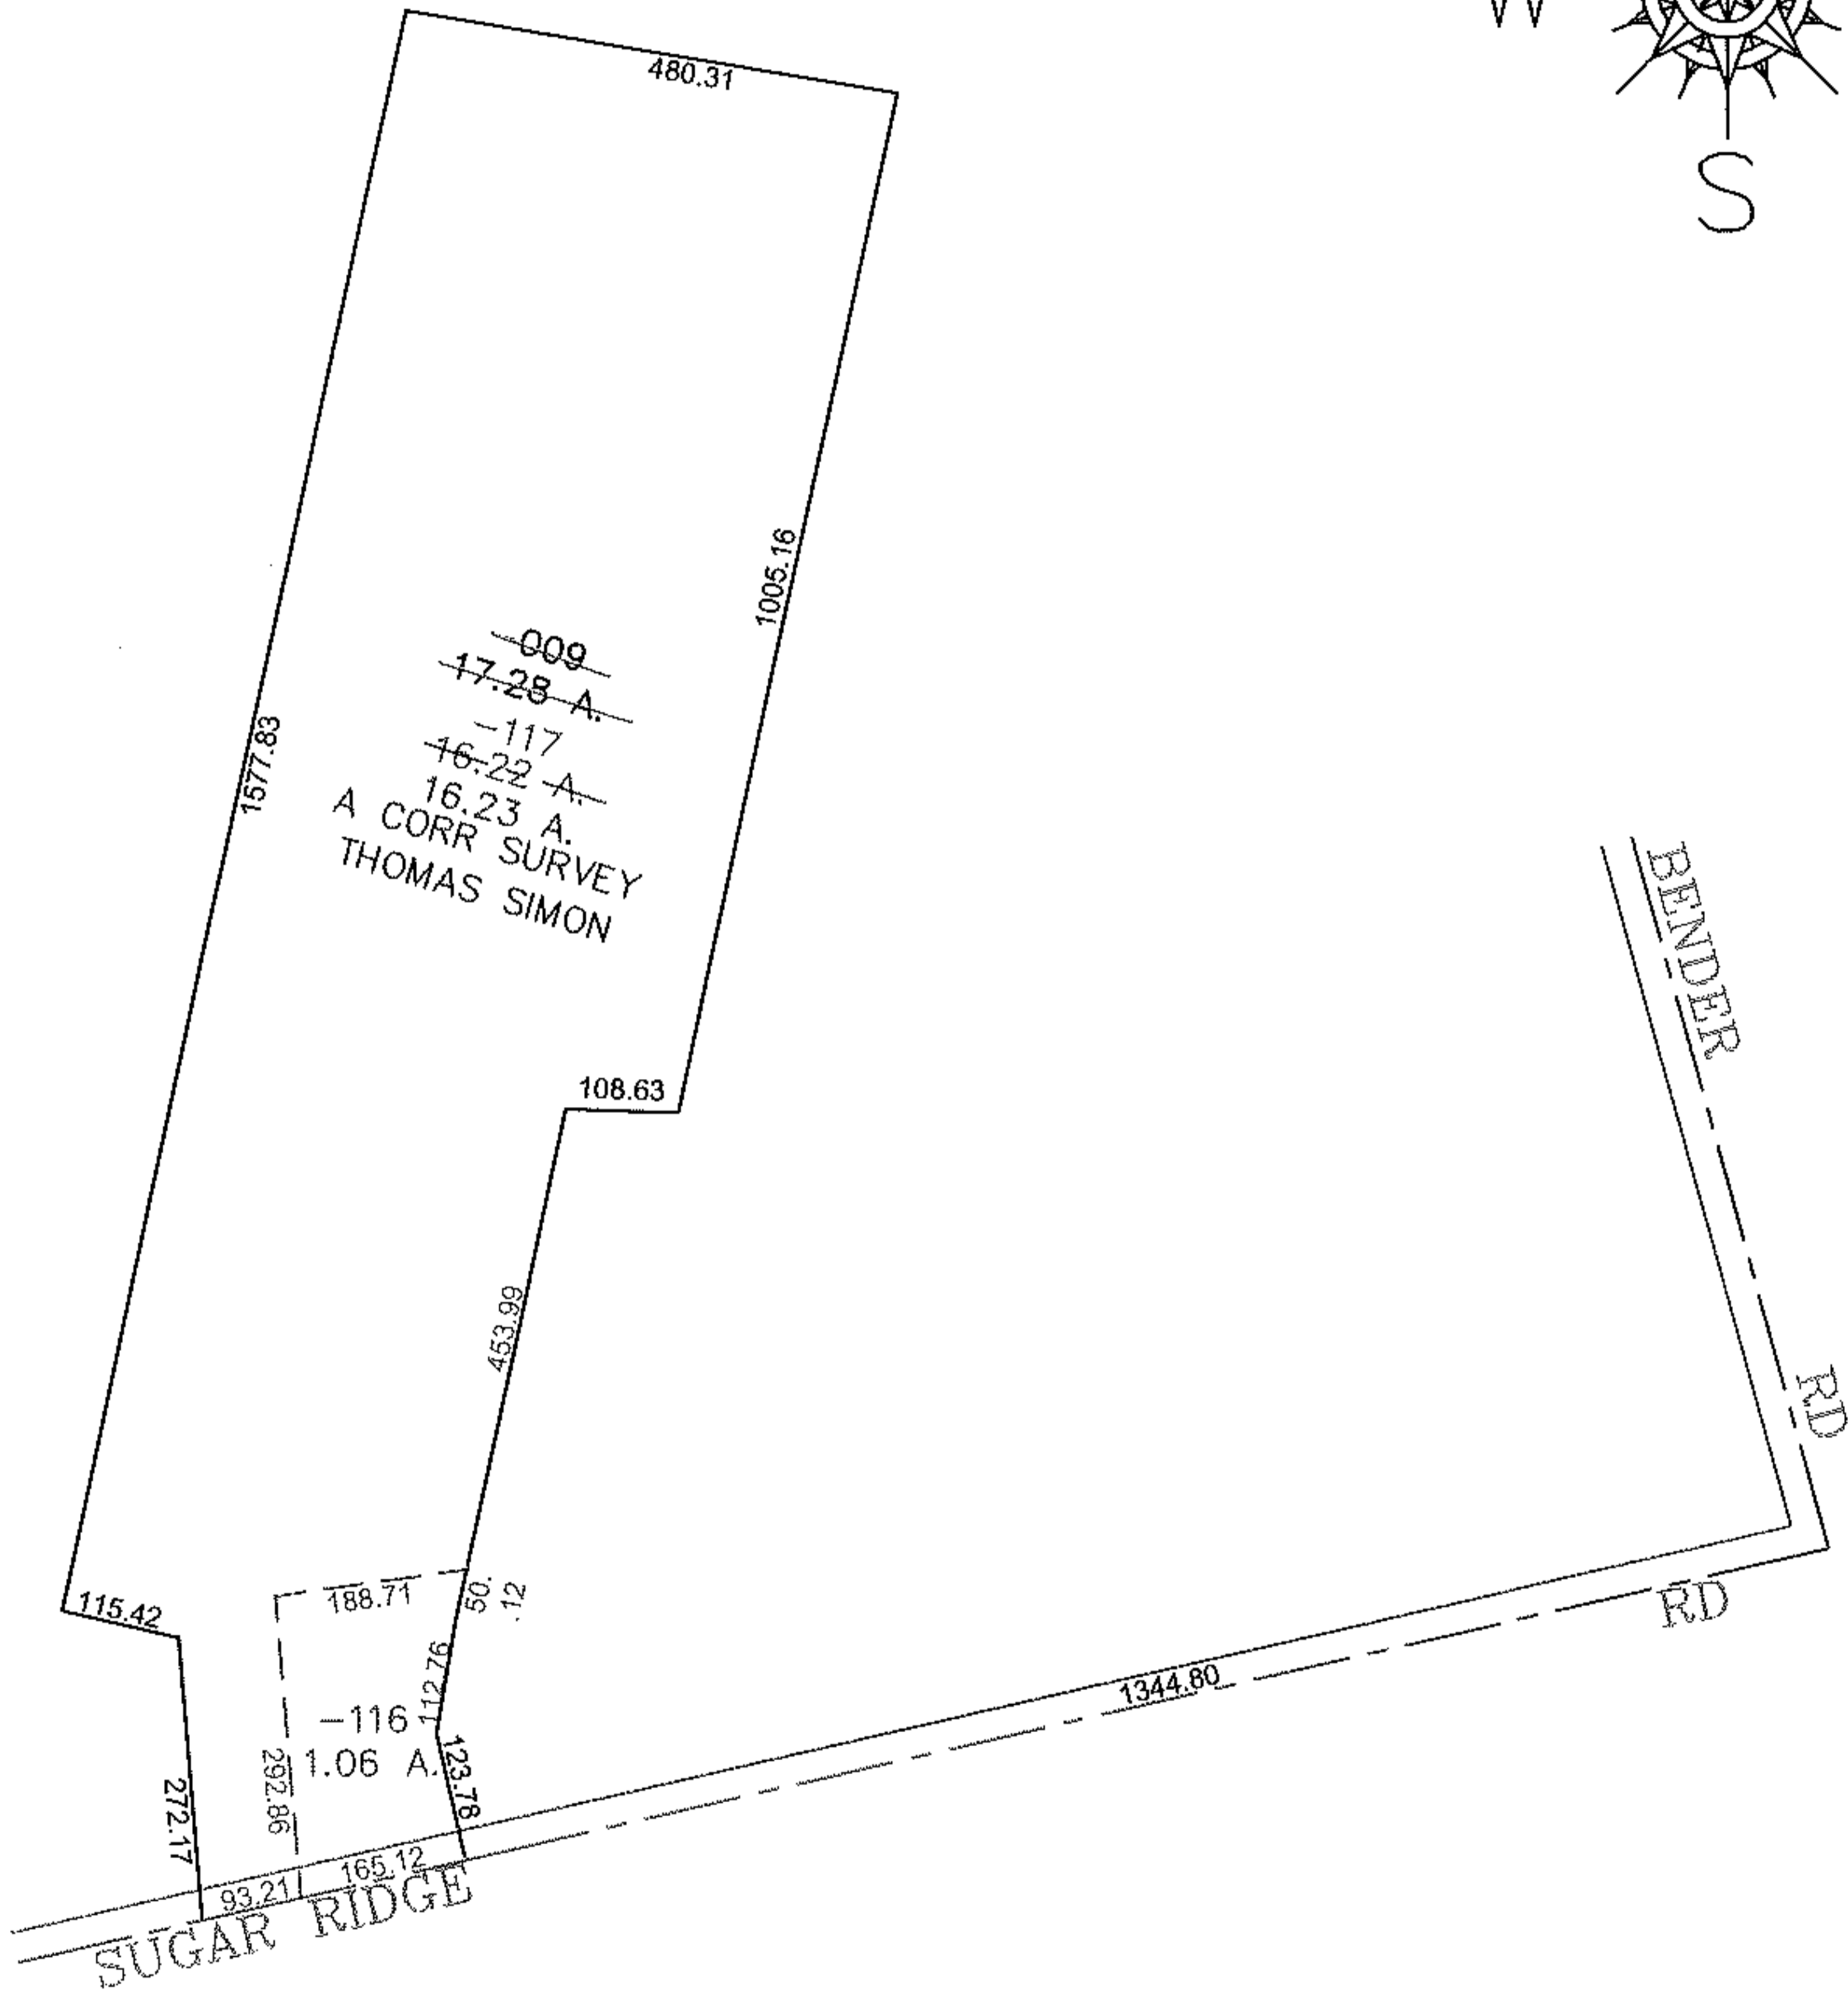

PARENT PARCEL: 07-00-047-000-009

CHILD PARCEL: 07-00-047-000-116, -117

STARTING POINT: CENTERLINE OF SUGAR RIDGE RD & BENDER RD

14-03252

SPLITS/DEEDS PROCESSED

LORAIN COUNTY TAX MAP DEPARTMENT
226 MIDDLE AVE. ELYRIA, OHIO

SURVEYED BY: THOMAS SIMON
 CLOSURE: 0.00 : 10,000
 MAP PAGE(S): 07-00-047-D
 APPROVED BY: JAH DATE: 5/8/2014
 SCALE: 1" = 300 PRIOR INSTRUMENT: 20130454676