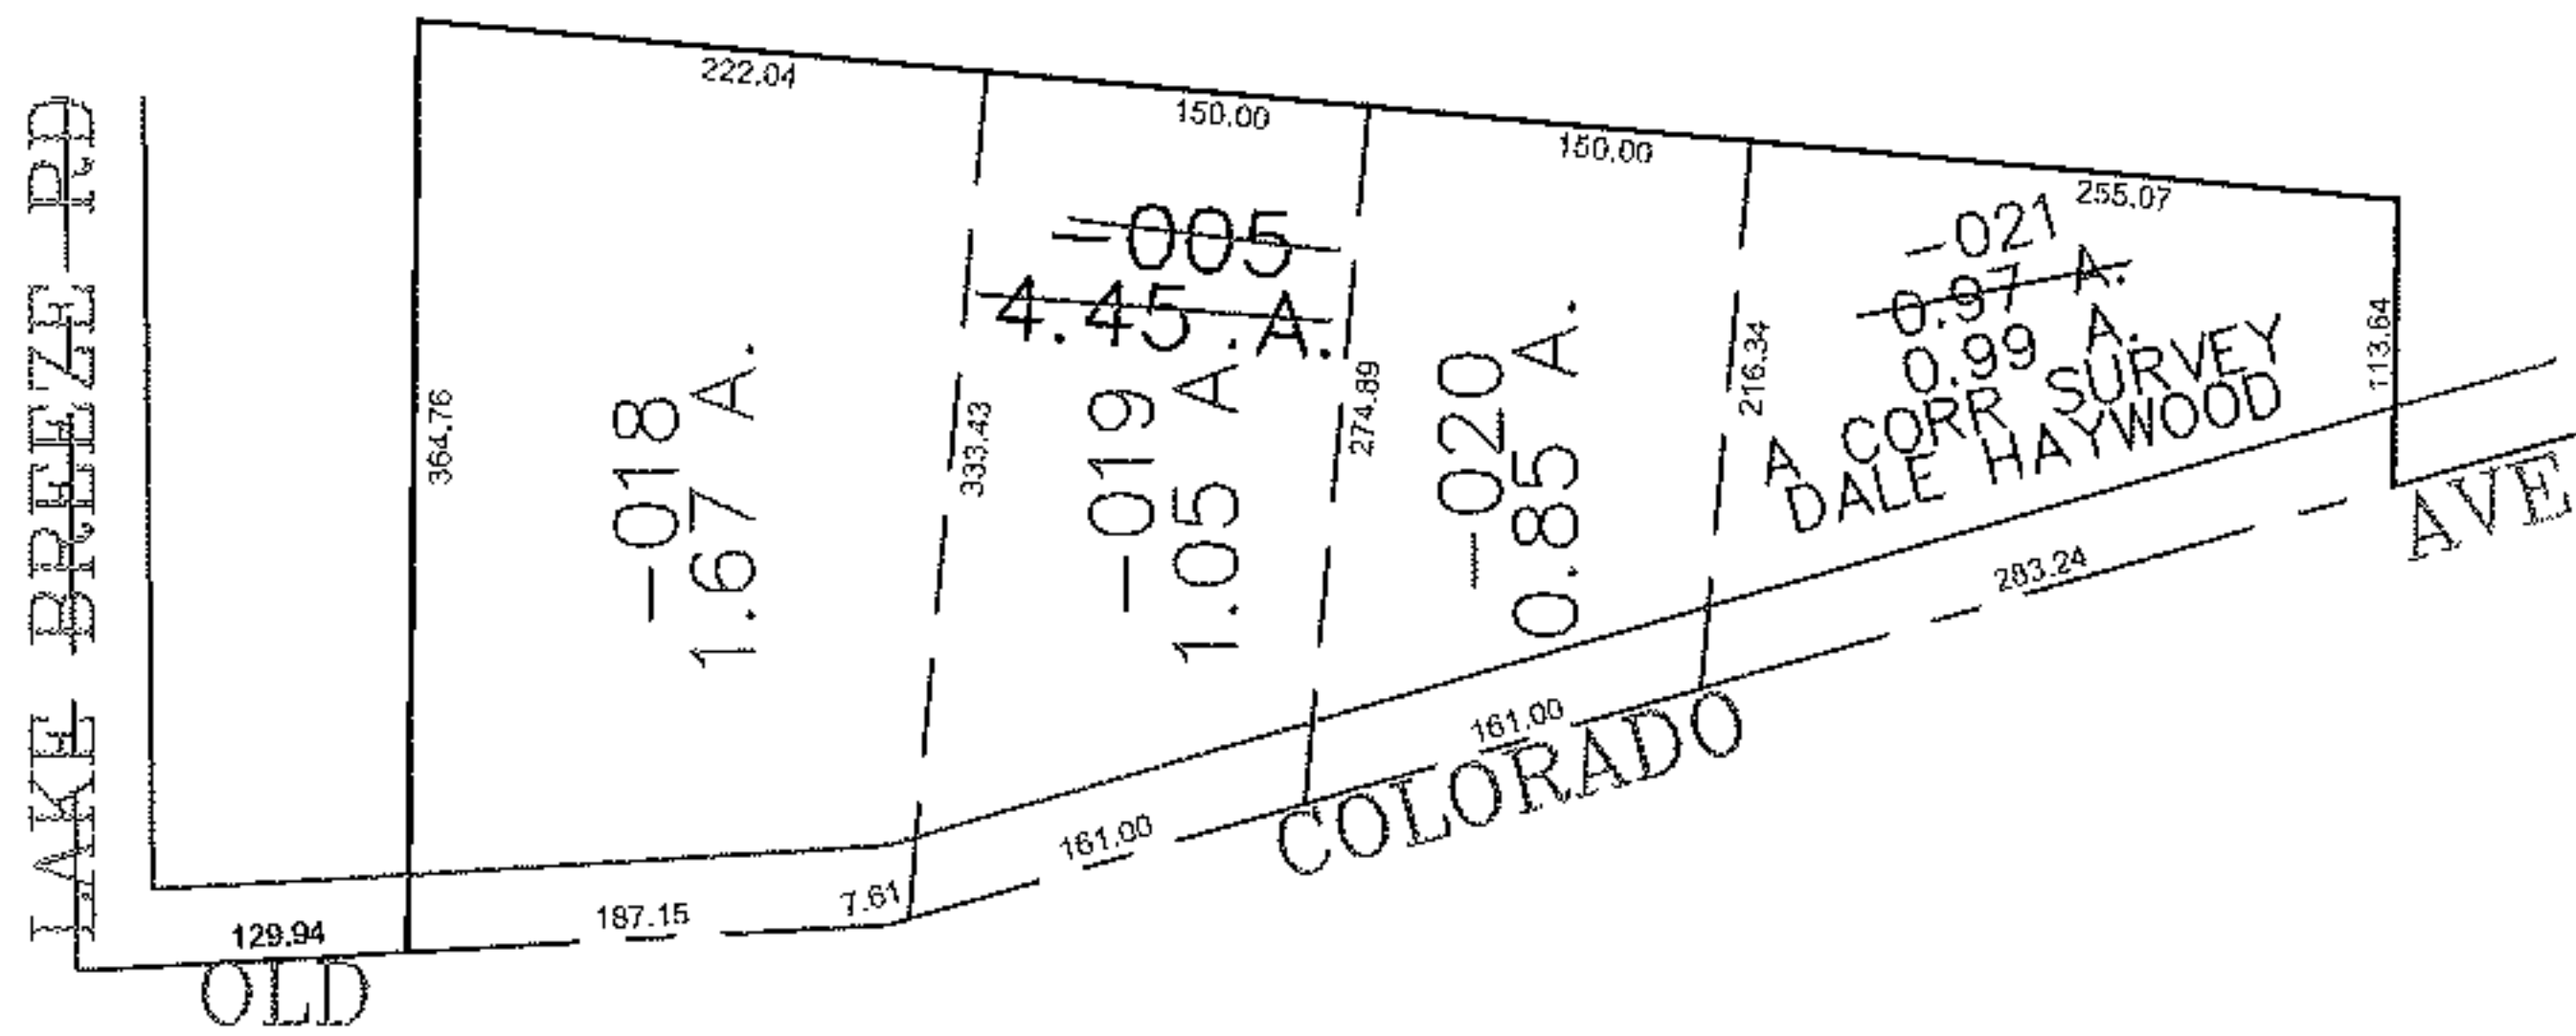

PARENT PARCEL: 03-00-064-000-005

CHILD PARCEL: 03-00-064-000-018, -019, -020, -021

STARTING POINT: CENTERLINE OF LAKE BREEZE RD & OLD COLORADO AVE

14-03248

**SPLITS/DEEDS PROCESSED**  
 LORAIN COUNTY TAX MAP DEPARTMENT  
 226 MIDDLE AVE. ELYRIA, OHIO

SURVEYED BY: DALE HAYWOOD  
 CLOSURE: 0.00 : 10,000  
 MAP PAGE(S): 03-00-064-A  
 APPROVED BY: JAH DATE: 5-1-2014  
 SCALE: 1" = 200 PRIOR INSTRUMENT: 19970509556