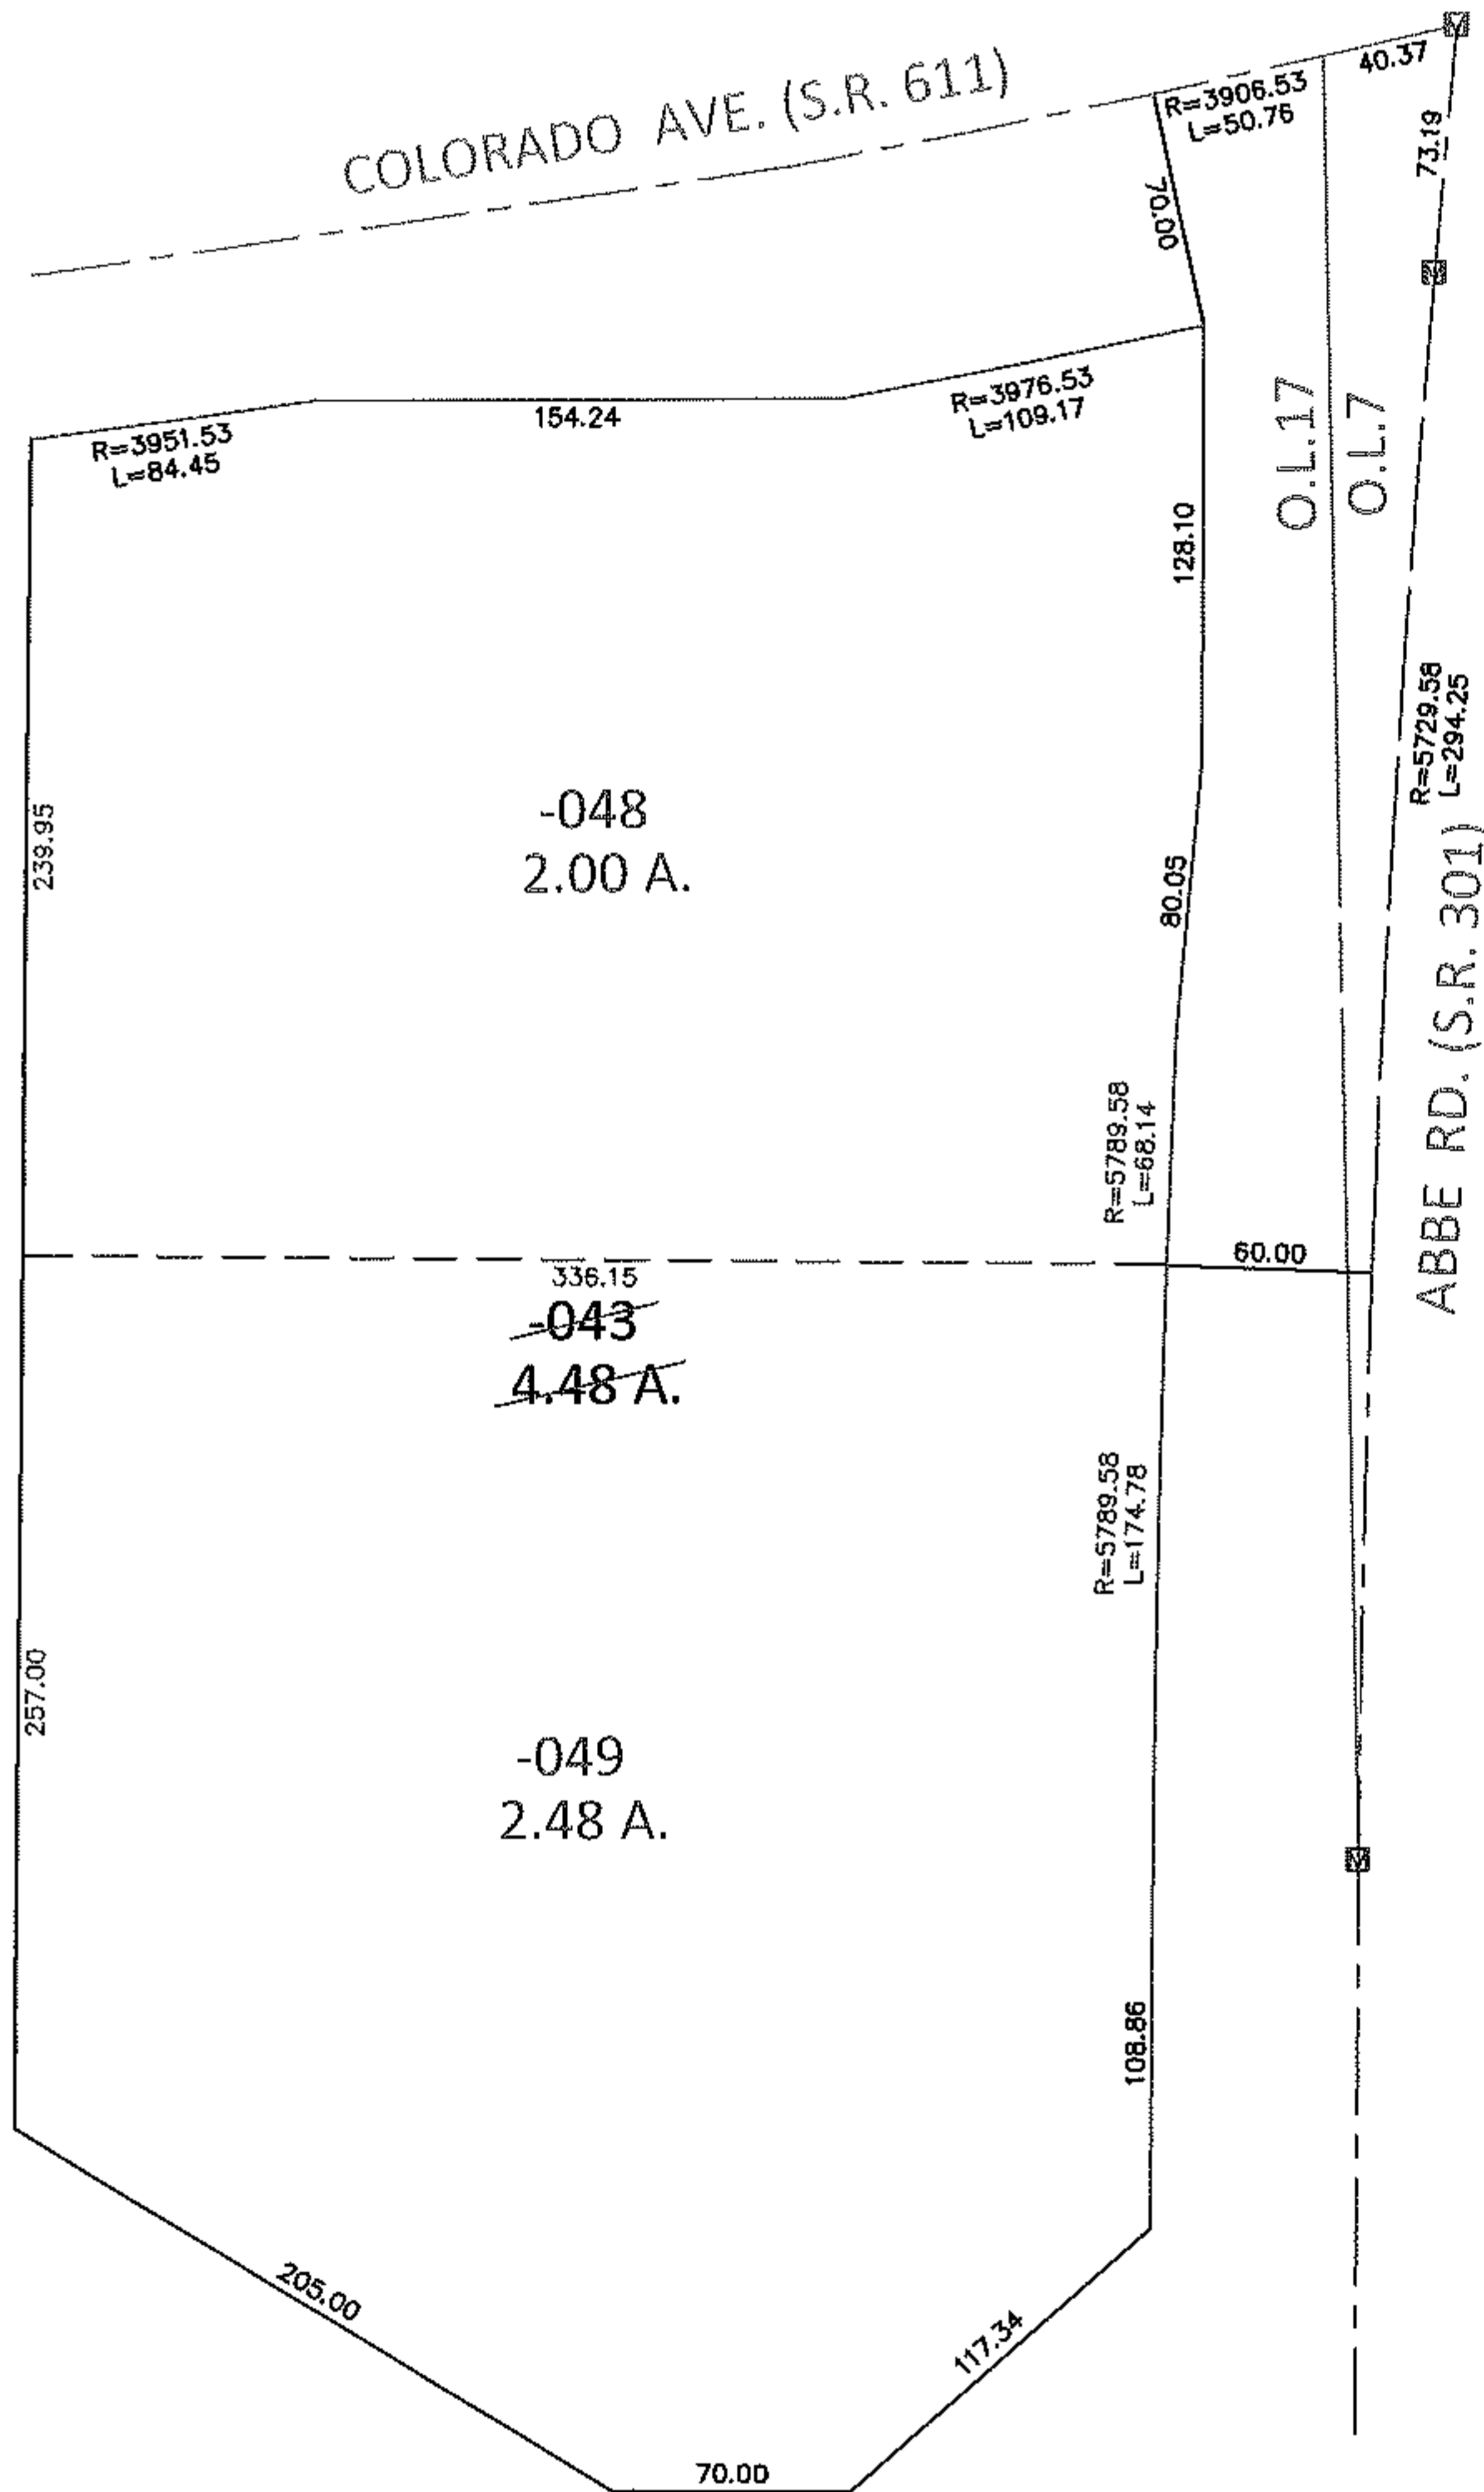

PARENT PARCEL: 03-00-017-102-043

CHILD PARCEL: 03-00-017-102-048,-049

14-03243

STARTING POINT: AT A MON BOX AT THE INTERSECTION OF C/L OF S.R.611 AND C/L OF S.R.301

**SPLITS/DEEDS PROCESSED**

LORAIN COUNTY TAX MAP DEPARTMENT  
226 MIDDLE AVE. ELYRIA, OHIO

SURVEYED BY: CHRISTOPHER J. TOMKO

CLOSURE: .01:10,000

MAP PAGE(S): 3-00-017-B

APPROVED BY: RRM DATE: 4-15-14

SCALE: 1"= 100

PRIOR INST.: