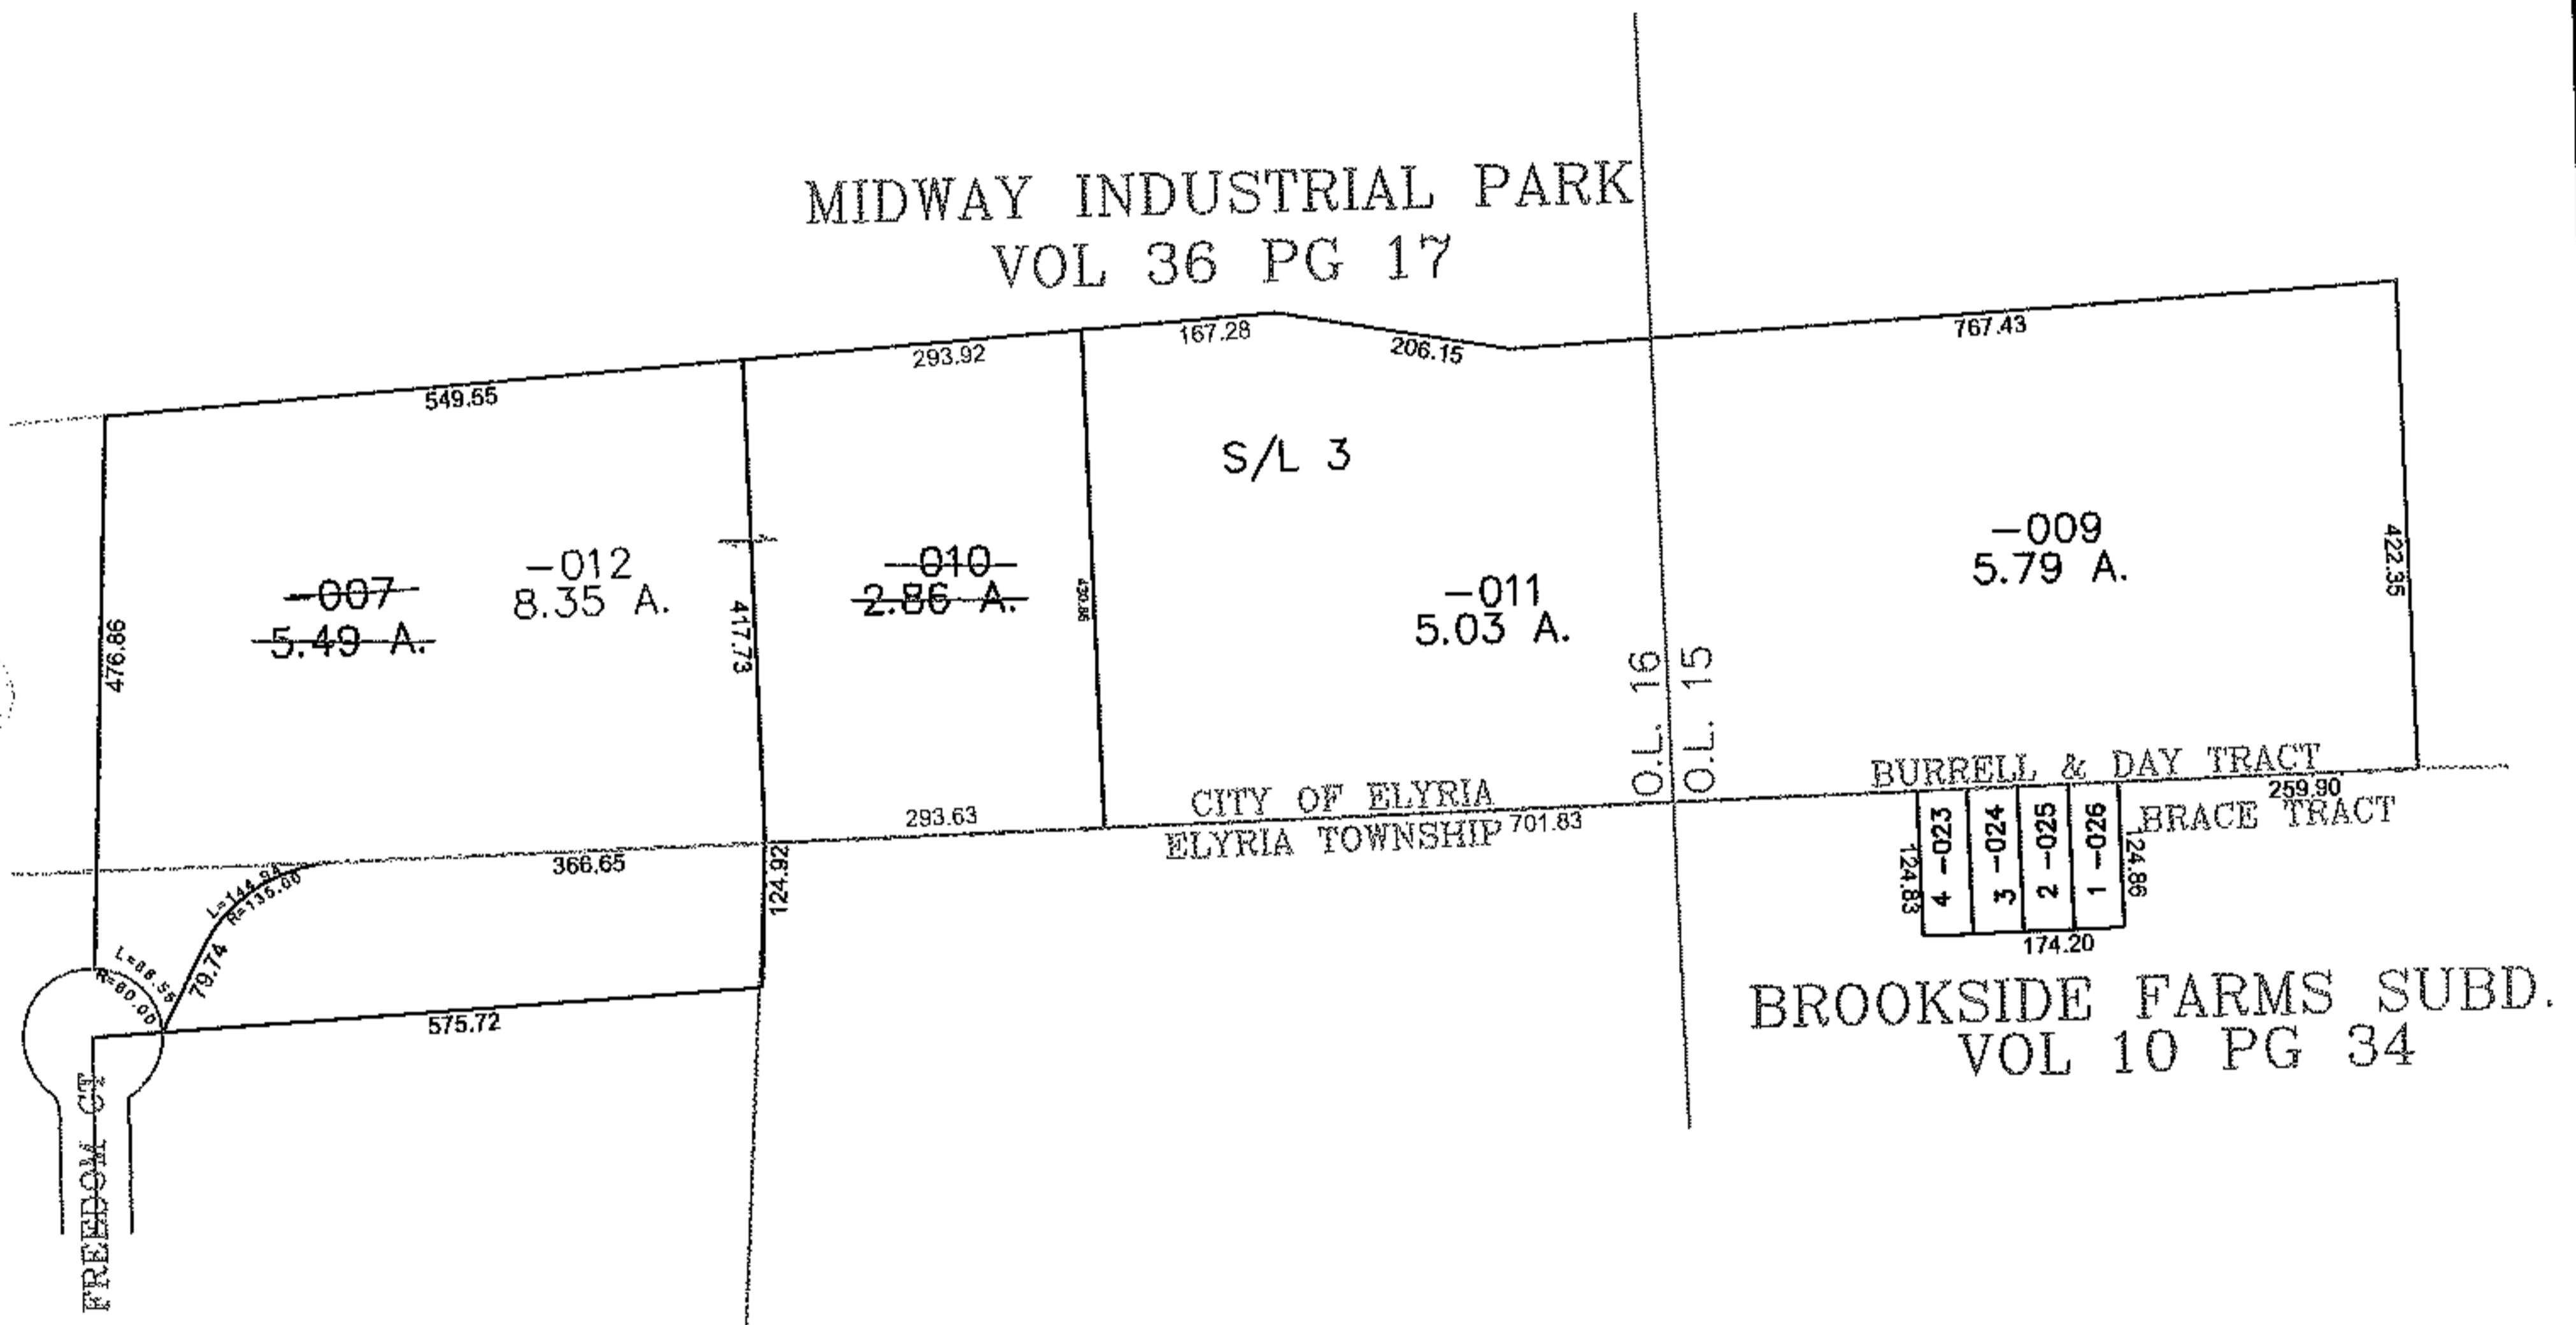

PARENT PARCEL: 06-22-016-000-010 & -007

CHILD PARCEL: 06-22-016-000-012

STARTING POINT: CENTERLINE OF FREEDOM COURT AND THE SOUTHWESTERLY CORNER OF S/L 3

14-03233

MIDWAY INDUSTRIAL PARK
VOL 36 PG 17

SPLITS/DEEDS PROCESSED
LORAIN COUNTY TAX MAP DEPARTMENT
226 MIDDLE AVE. ELYRIA, OHIO

SURVEYED BY: LELAND DILLWORTH
CLOSURE: 0.00 : 10,000
MAP PAGE(S): 6-8, 6-9
APPROVED BY: JAH DATE: 3-21-2014
SCALE: 1" = 300 PRIOR INSTRUMENT: 20040039666