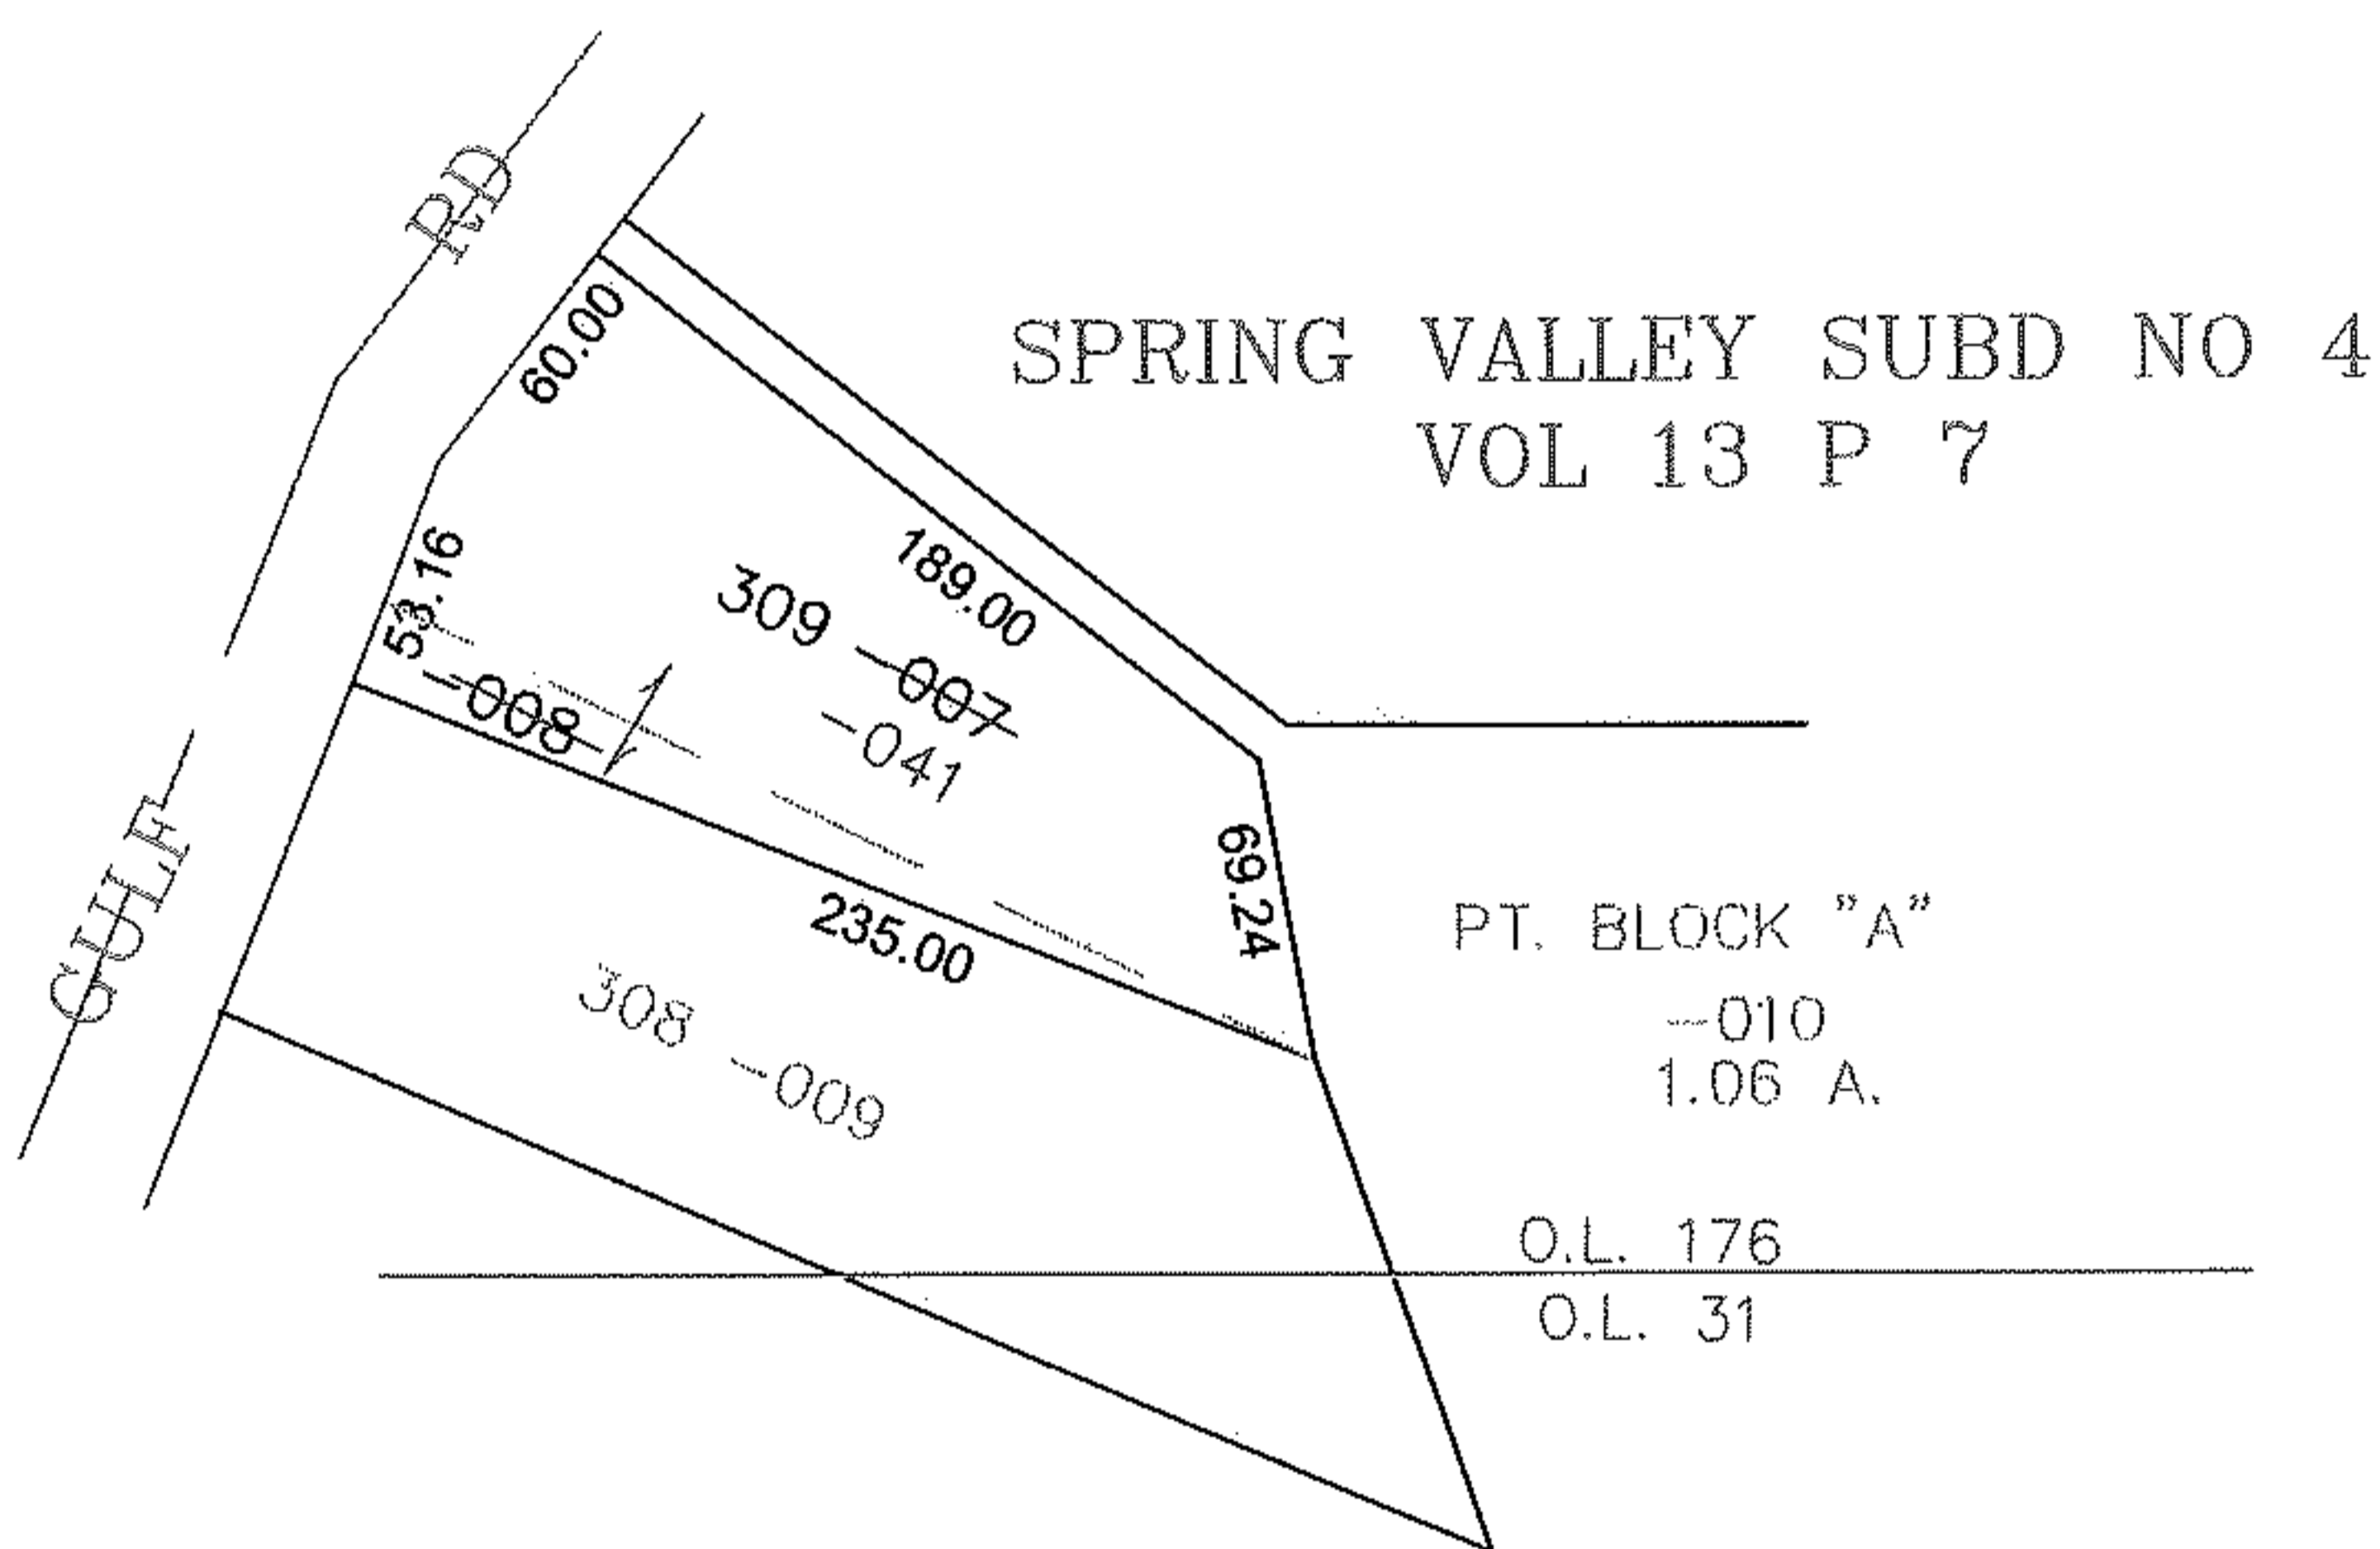

PARENT PARCEL: 06-25-176-104-007, -008

CHILD PARCEL: XX-XX-XXX-XXX-XXX

STARTING POINT: N/A DRAWN FROM PLAT

14-03230

COMBINATION PER DEED
1 LEGAL 2 PARCEL NUMBERS
NOW ONE PARCEL NUMBER

SPLITS/DEEDS PROCESSED

LORAIN COUNTY TAX MAP DEPARTMENT
226 MIDDLE AVE. ELYRIA, OHIO

SURVEYED BY: NA- DRAWN FROM PLAT

CLOSURE: 0.00: 10.000

MAP PAGE(S): XX-XX-XXX

APPROVED BY: XXX DATE: 6-51

SCALE: 1" = 100 PRIOR INSTRUMENT: 19870261676