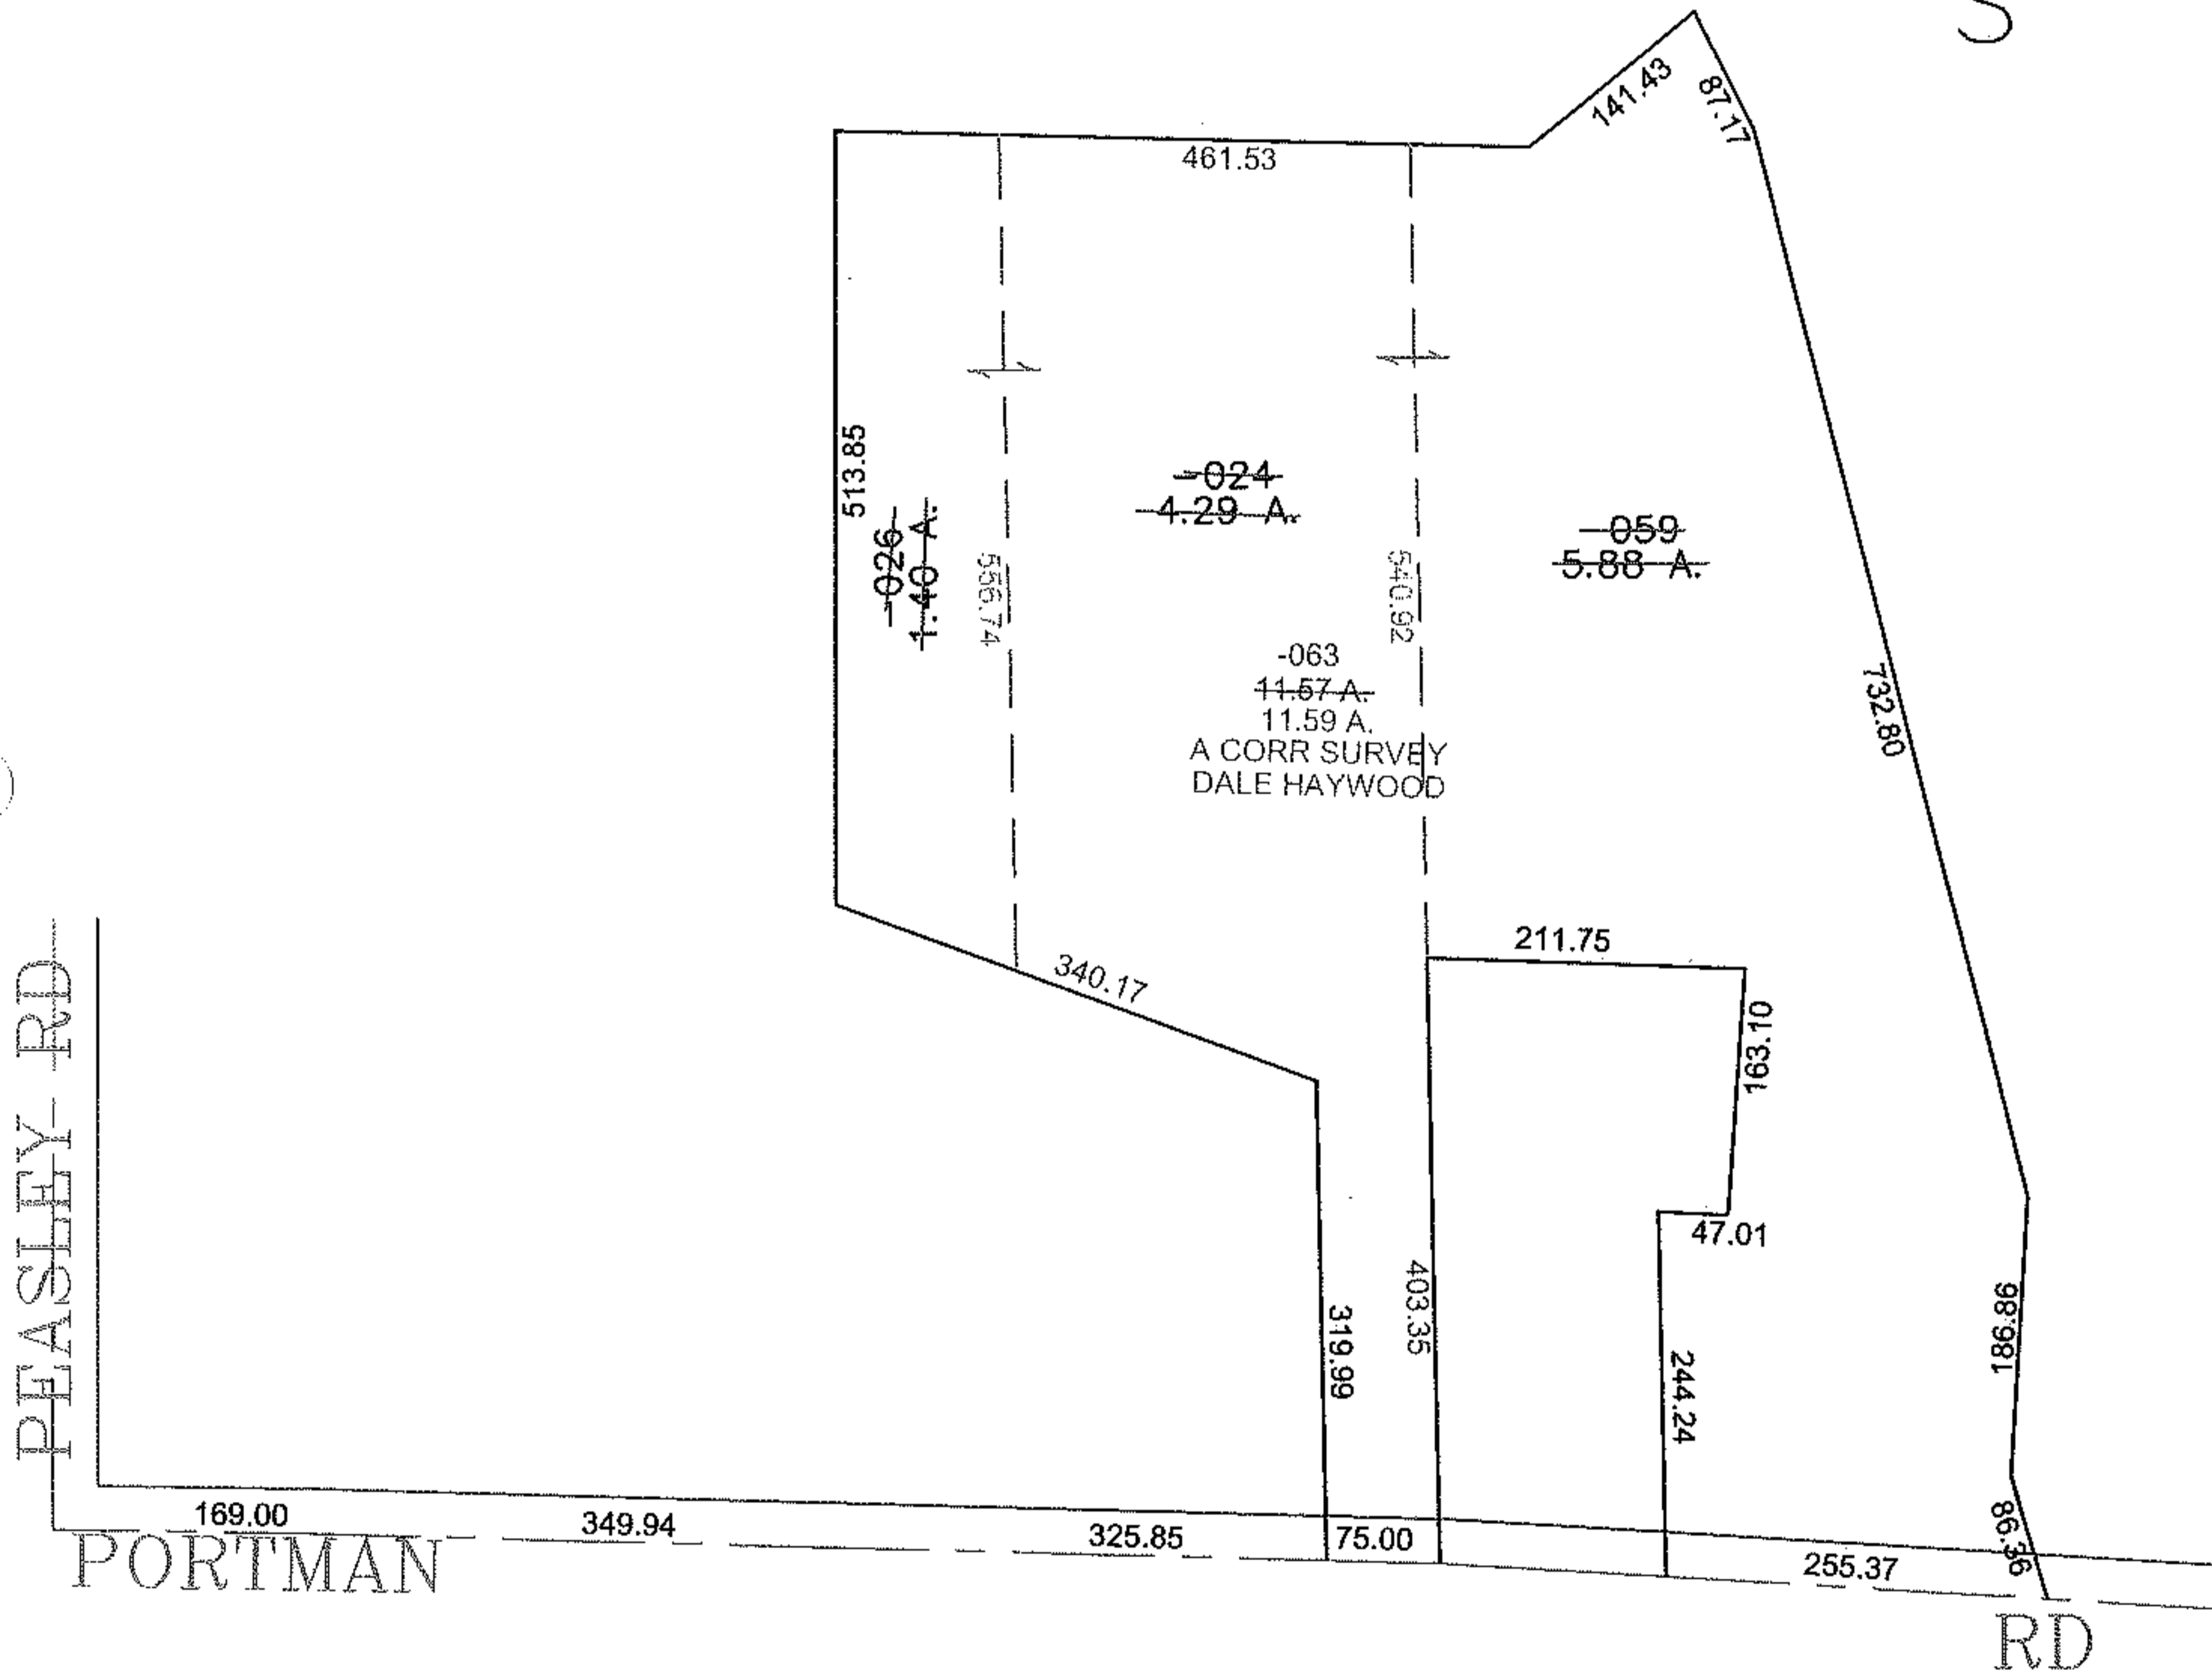

PARENT PARCEL: 01-00-077-000-026, -024, -059

CHILD PARCEL: 01-00-077-000-063

STARTING POINT: CENTERLINE OF PORTMAN RD & PEASLEY RD

14-03226

**SPLITS/DEEDS PROCESSED**  
 LORAIN COUNTY TAX MAP DEPARTMENT  
 226 MIDDLE AVE. ELYRIA, OHIO

SURVEYED BY: DALE HAYWOOD  
 CLOSURE: 0.00 : 10,000  
 MAP PAGE(S): 1-J  
 APPROVED BY: JAH DATE: 2/4/2014  
 SCALE: 1" = 200' PRIOR INSTRUMENT: 2050082413