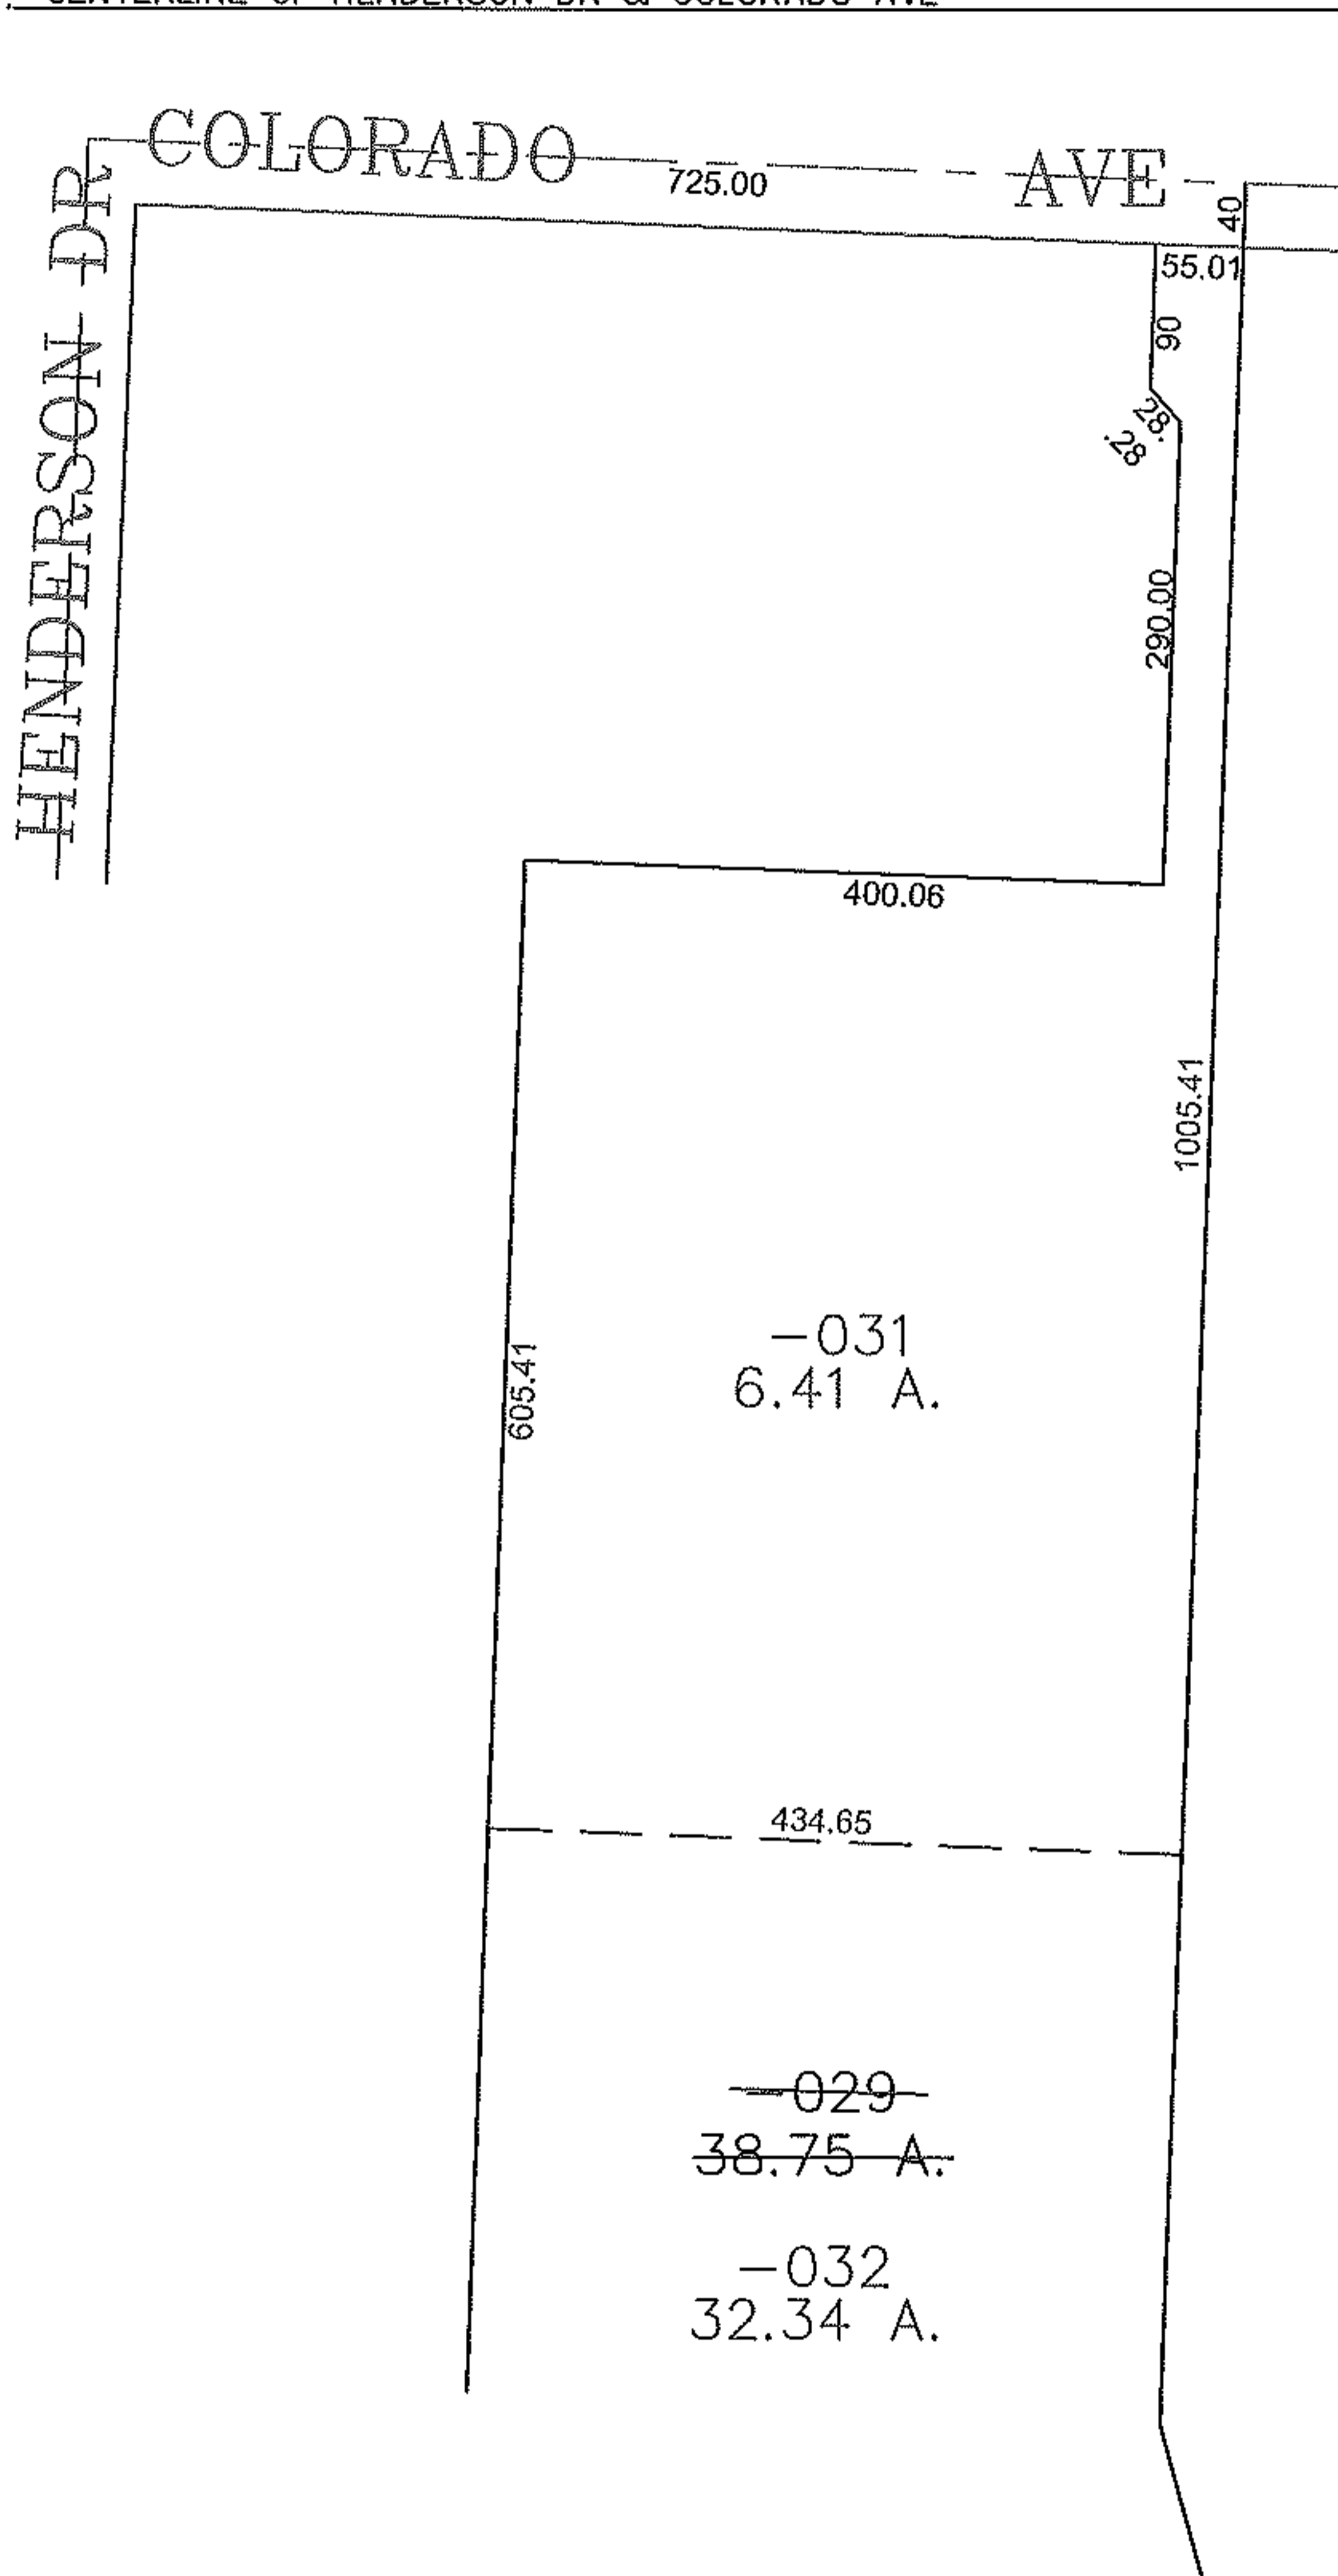

PARENT PARCEL: 03-00-053-108-029

CHILD PARCEL: 03-00-053-108-031, -032

STARTING POINT: CENTERLINE OF HENDERSON DR & COLORADO AVE

14-03225

SPLITS/DEEDS PROCESSED
 LORAIN COUNTY TAX MAP DEPARTMENT
 226 MIDDLE AVE. ELYRIA, OHIO

SURVEYED BY: JOHN ALBAN
 CLOSURE: 0.00 : 10,000
 MAP PAGE(S): 03-00-053-A
 APPROVED BY: JAH DATE: 1/30/2014
 SCALE: 1" = 200' PRIOR INSTRUMENT: 20120420443