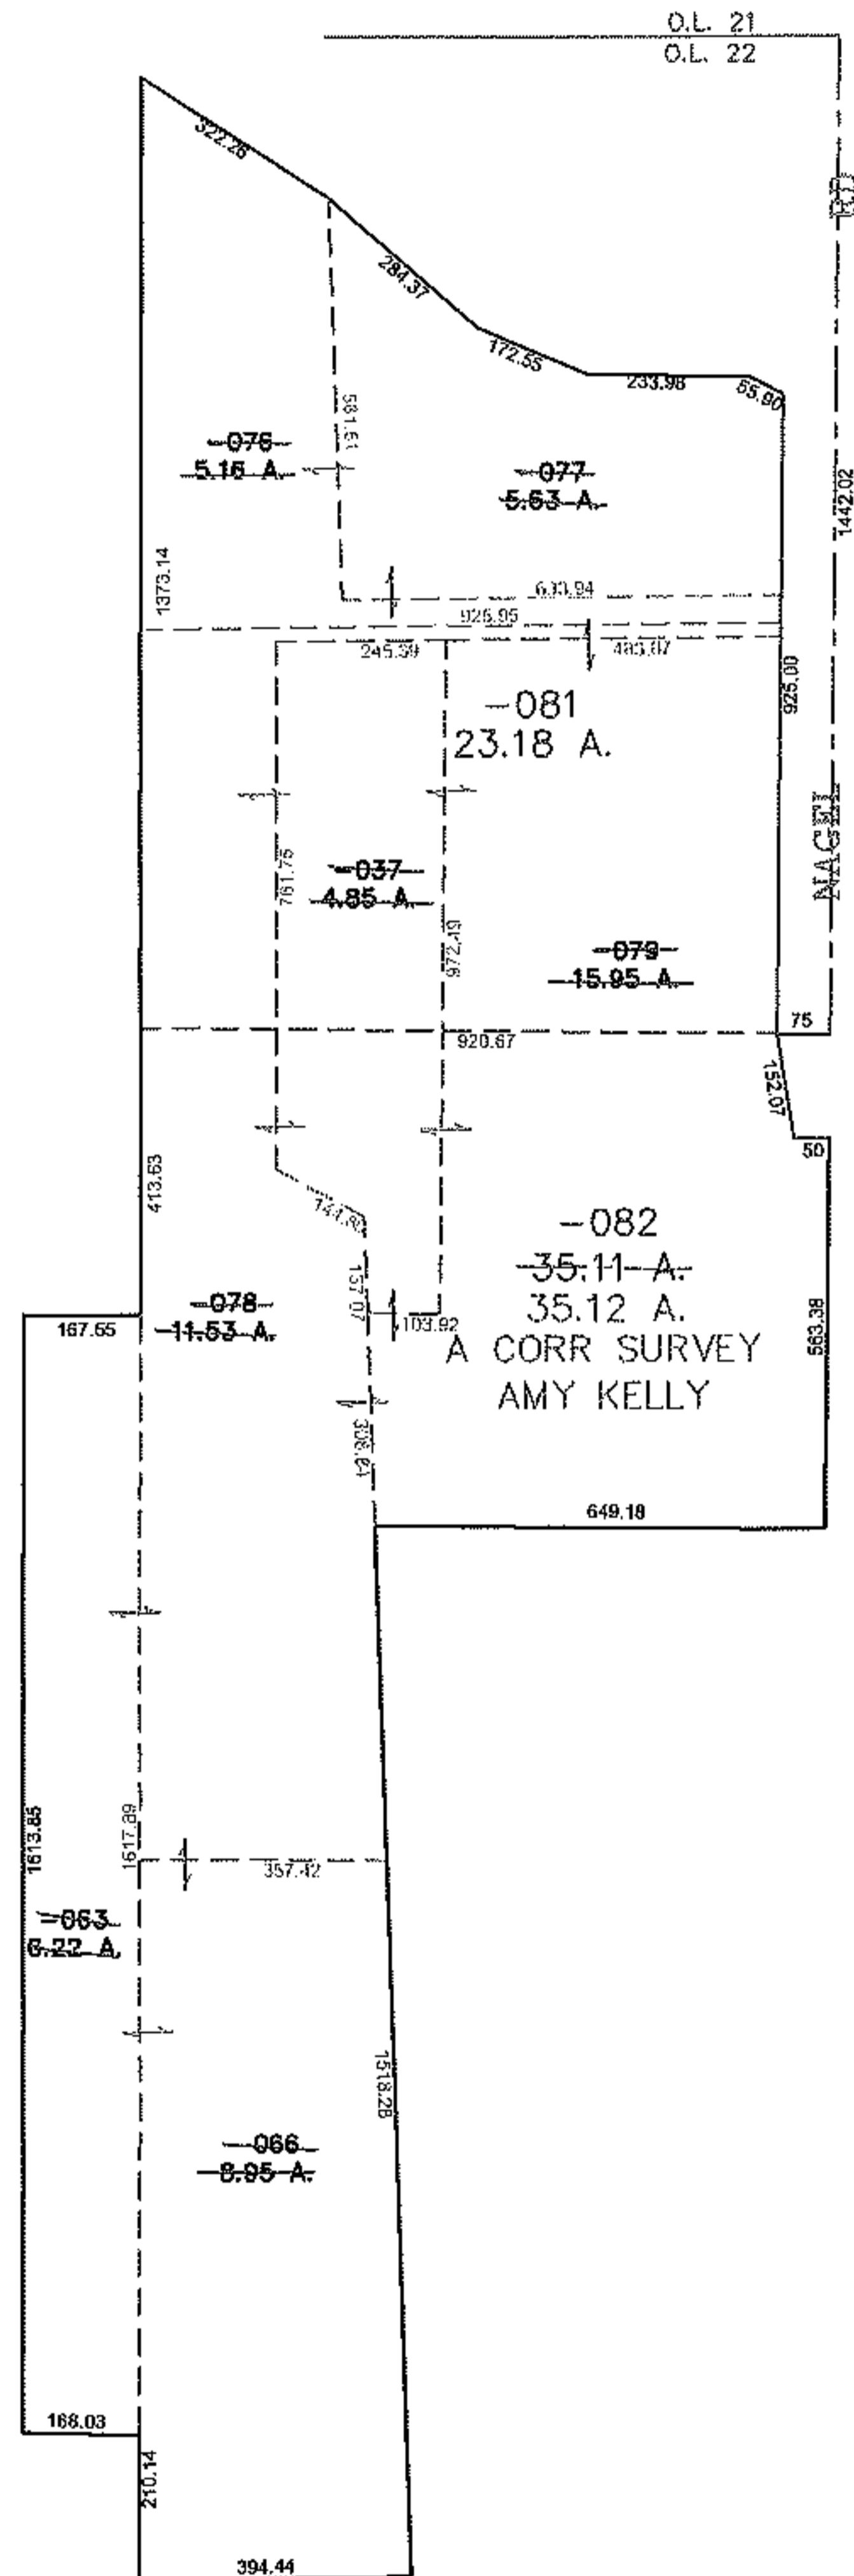

PARENT PARCEL: 04-00-022-102-079, -077, -037, -076, -078, -063, -066

CHILD PARCEL: 04-00-022-102-081, -082

STARTING POINT: CENTERLINE OF NAGEL RD & O.L. 22

14-03221

SPLITS/DEEDS PROCESSED

LORAIN COUNTY TAX MAP DEPARTMENT
226 MIDDLE AVE. ELYRIA, OHIO

SURVEYED BY: AMY KELLY
CLOSURE: 0.00 : 10,000
MAP PAGE(S): 04-00-022-H
APPROVED BY: JAH DATE: 1/24/2014
SCALE: 1" = 500 PRIOR INST.: 20120417909