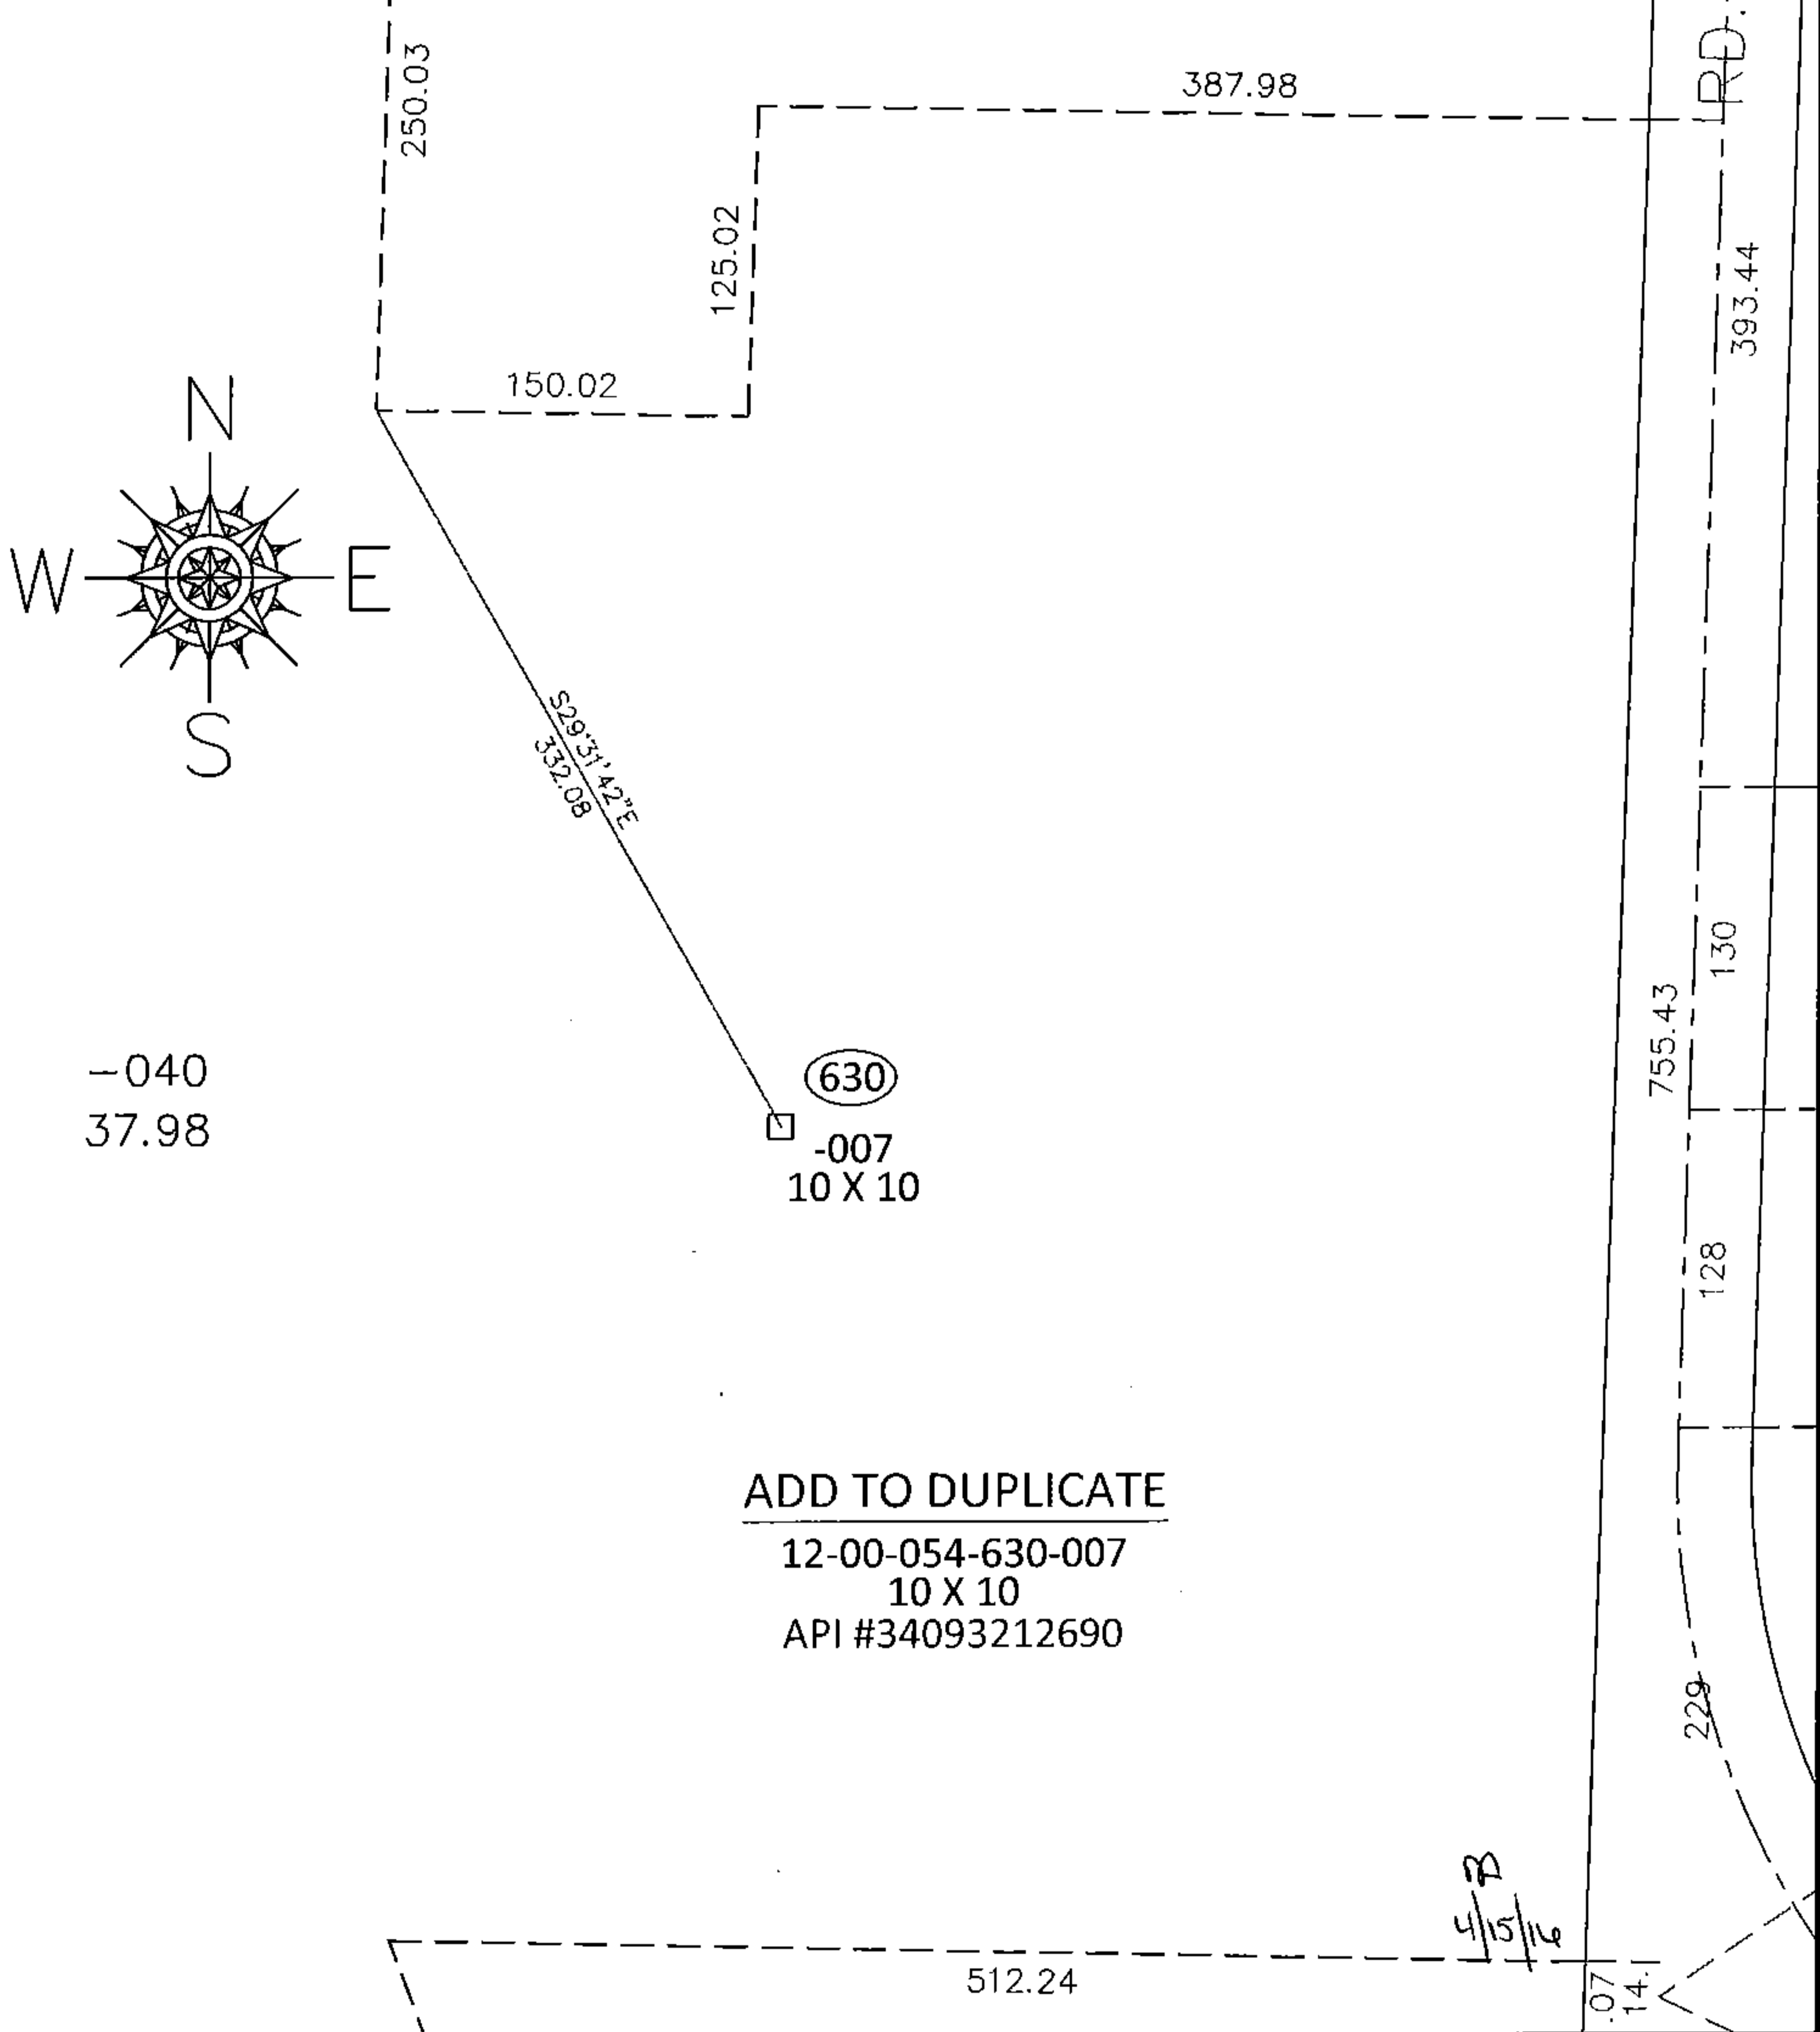

PARENT PARCEL: 12-00-054-000-040

CHILD PARCEL: 12-00-054-630-007

15-03219-A

STARTING POINT:

-040
37.98

(630)
-007
10 X 10

ADD TO DUPLICATE

12-00-054-630-007
10 X 10
API #34093212690

RR
4/15/16

SPLITS/DEEDS PROCESSED

LORAIN COUNTY TAX MAP DEPARTMENT
226 MIDDLE AVE. ELYRIA, OHIO

SURVEYED BY:	N/A
CLOSURE:	N/A
MAP PAGE(S):	12-00-054-A
APPROVED BY:	RRM DATE: 5-20-15
SCALE:	1"= 100 PRIOR INST.: