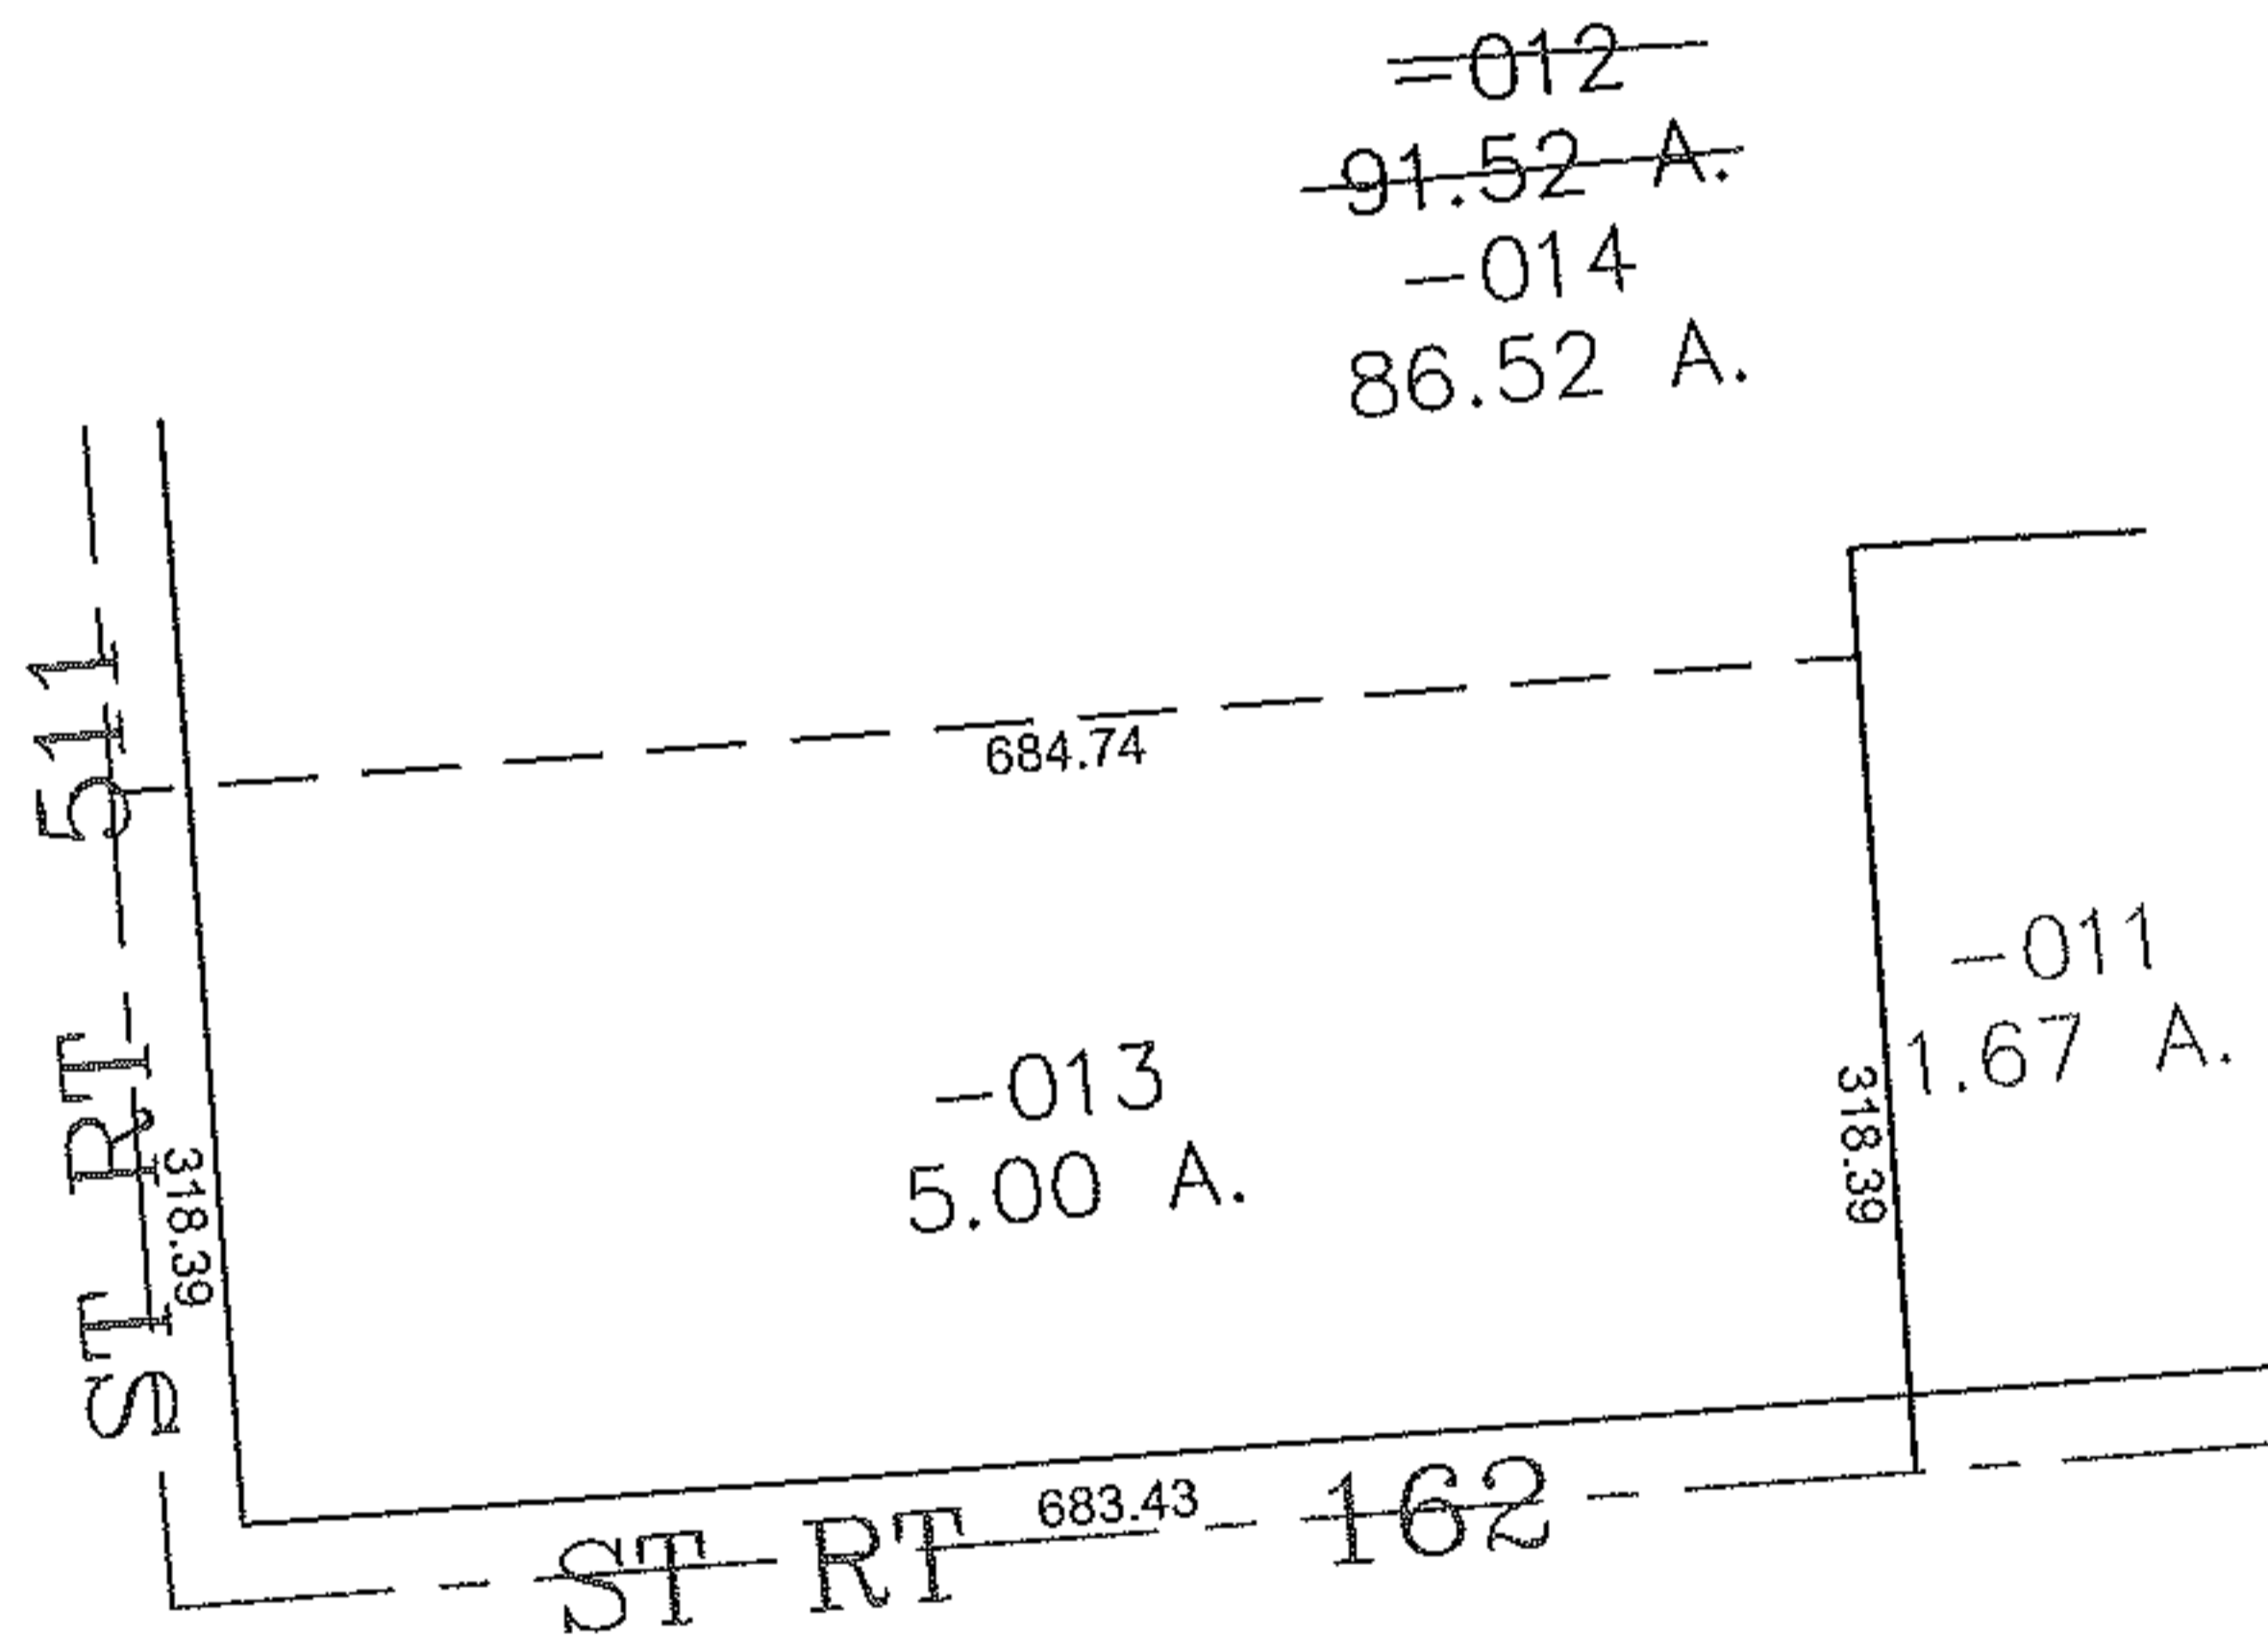

PARENT PARCEL: 20-05-013-000-012

CHILD PARCEL: 20-05-013-000-013, -014

STARTING POINT: CENTERLINE OF ST RT 511 & ST RT 162

14-03216

**SPLITS/DEEDS PROCESSED**  
 LORAIN COUNTY TAX MAP DEPARTMENT  
 226 MIDDLE AVE. ELYRIA, OHIO

SURVEYED BY: RICHARD CARLSON  
 CLOSURE: 0.00 : 10,000  
 MAP PAGE(S): 20-A  
 APPROVED BY: JAH DATE: 1/10/2014  
 SCALE: 1" = 200 PRIOR INSTRUMENT: 20120413936