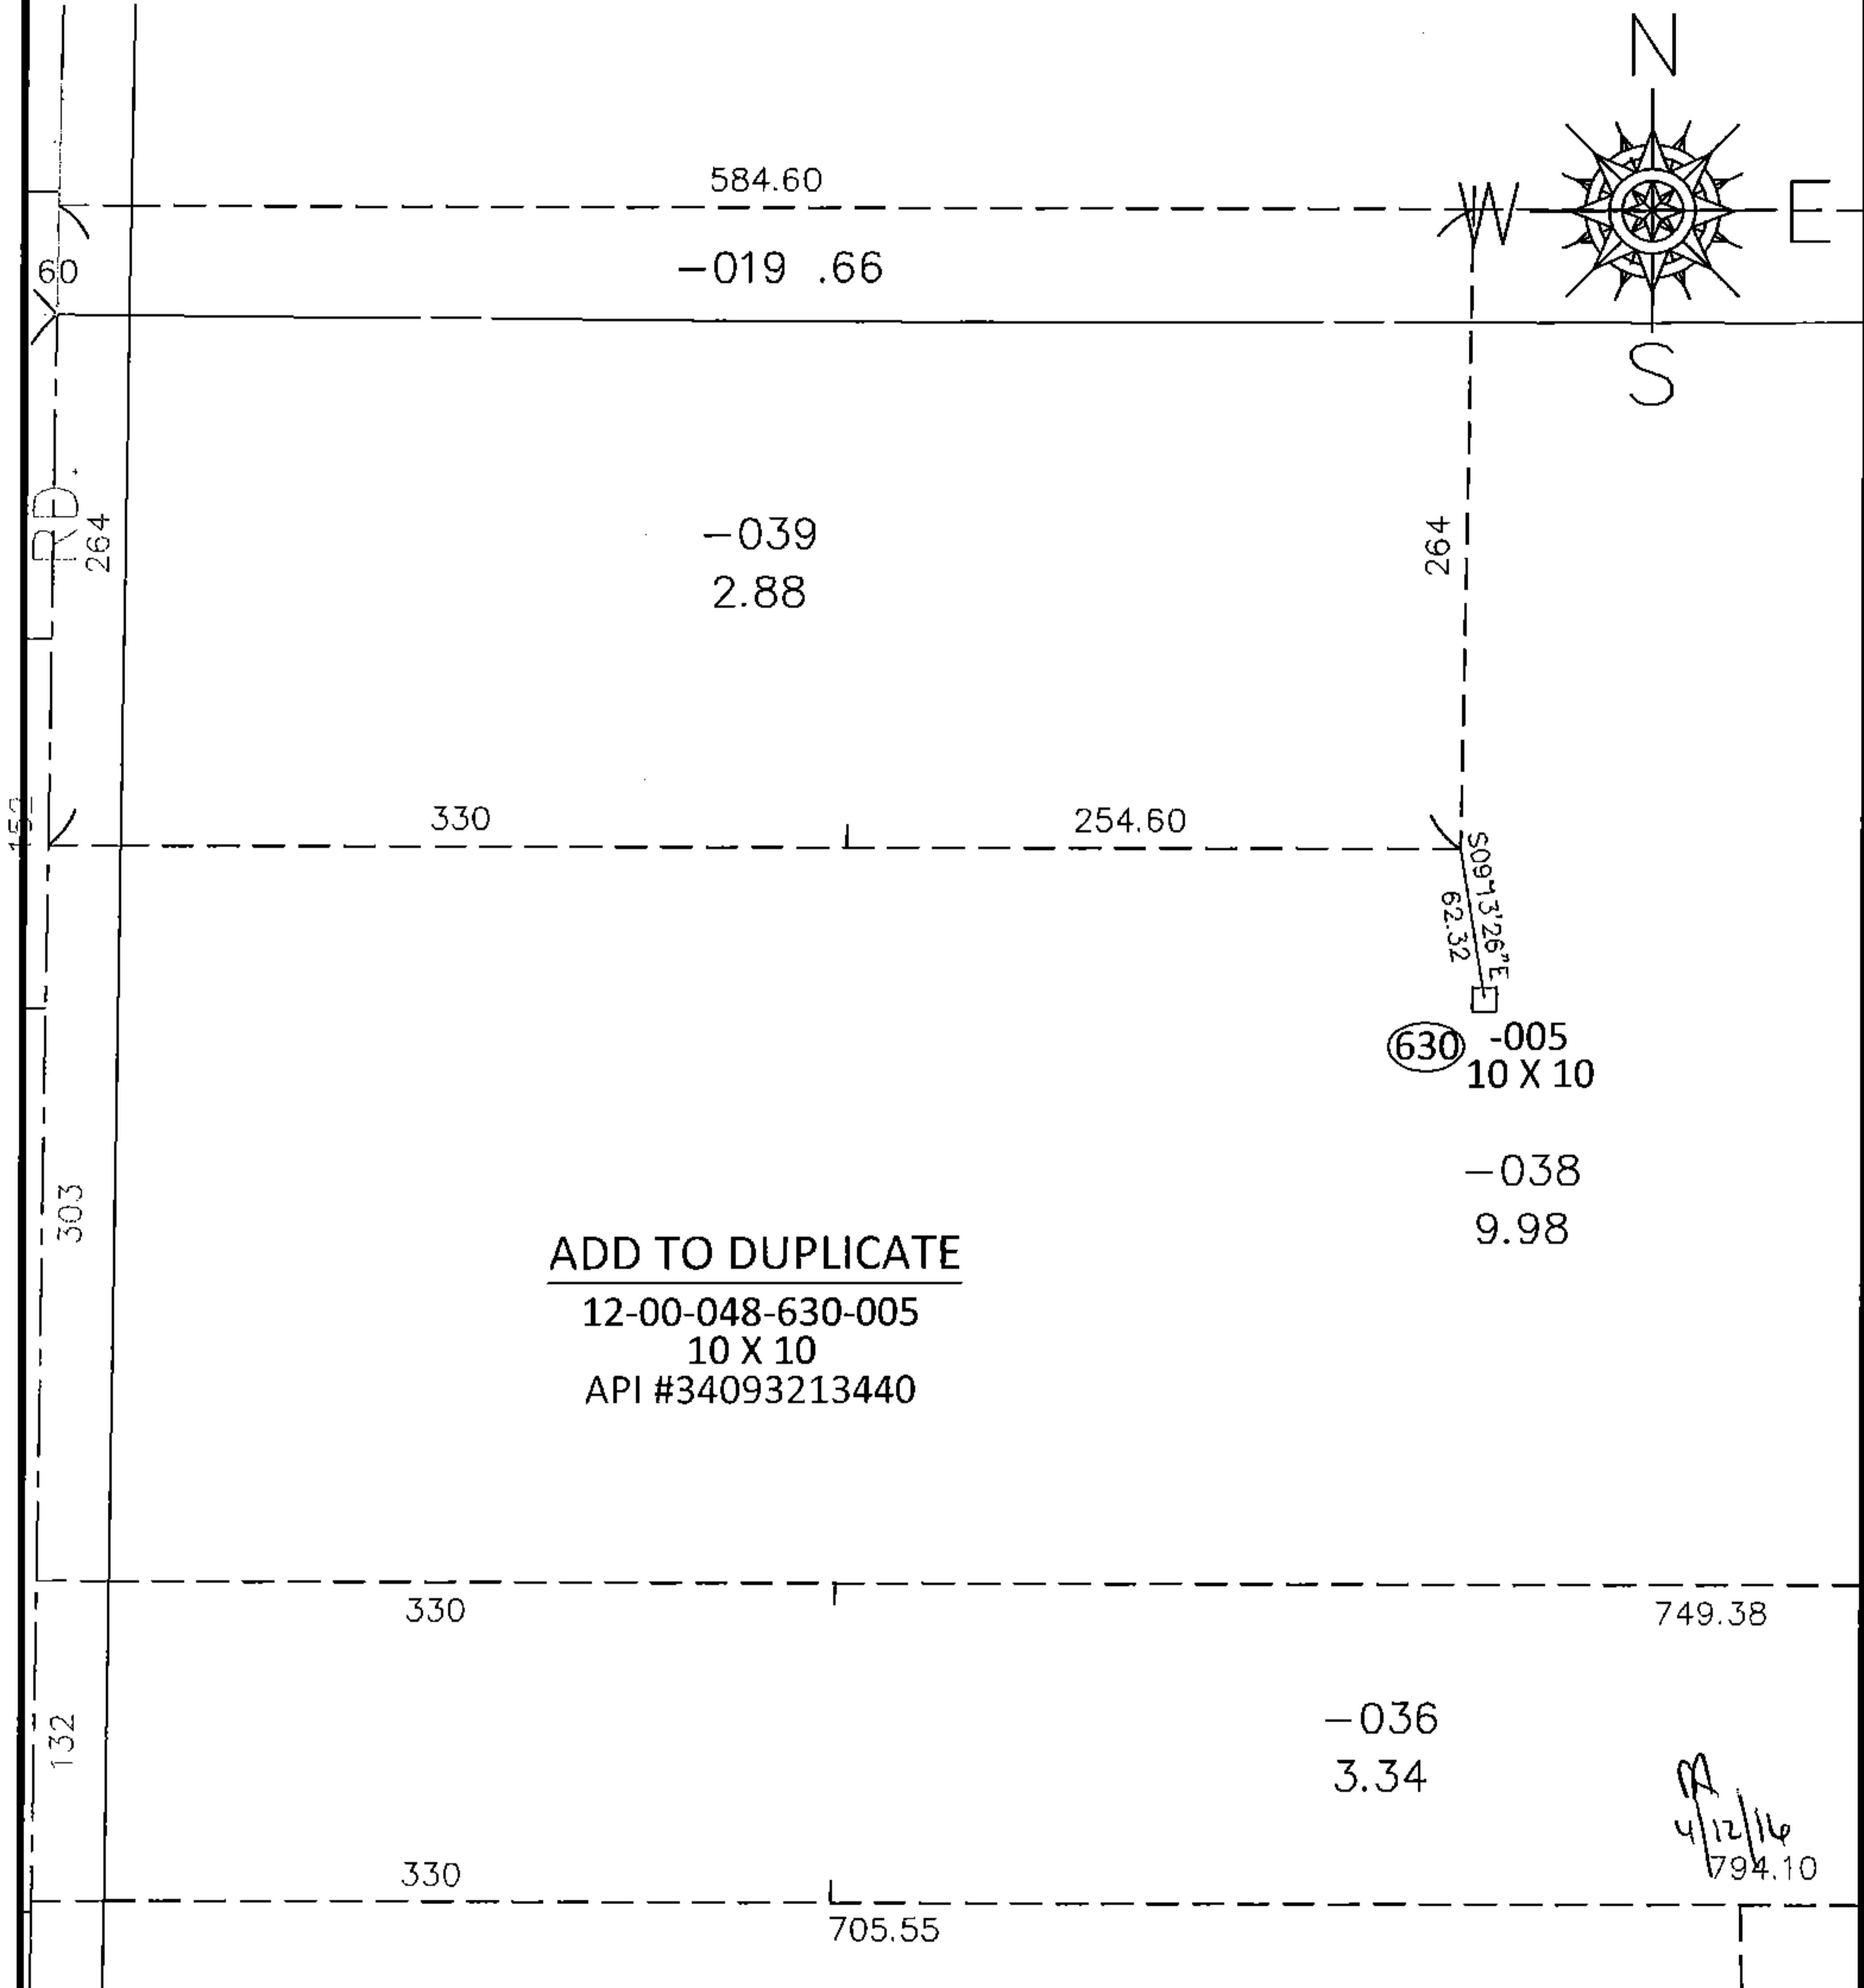

PARENT PARCEL: 12-00-048-000-038

CHILD PARCEL: 12-00-048-630-005

15-03213-A

STARTING POINT:

ADD TO DUPLICATE

12-00-048-630-005
10 X 10
API #34093213440

(630) -005
10 X 10

-038
9.98

-036
3.34

RM
4/12/16
794.10

SPLITS/DEEDS PROCESSED

LORAIN COUNTY TAX MAP DEPARTMENT
226 MIDDLE AVE. ELYRIA, OHIO

SURVEYED BY: N/A
CLOSURE: N/A
MAP PAGE(S): 12-00-048-A
APPROVED BY: RRM DATE: 5-18-15
SCALE: 1"= 100 PRIOR INST.: