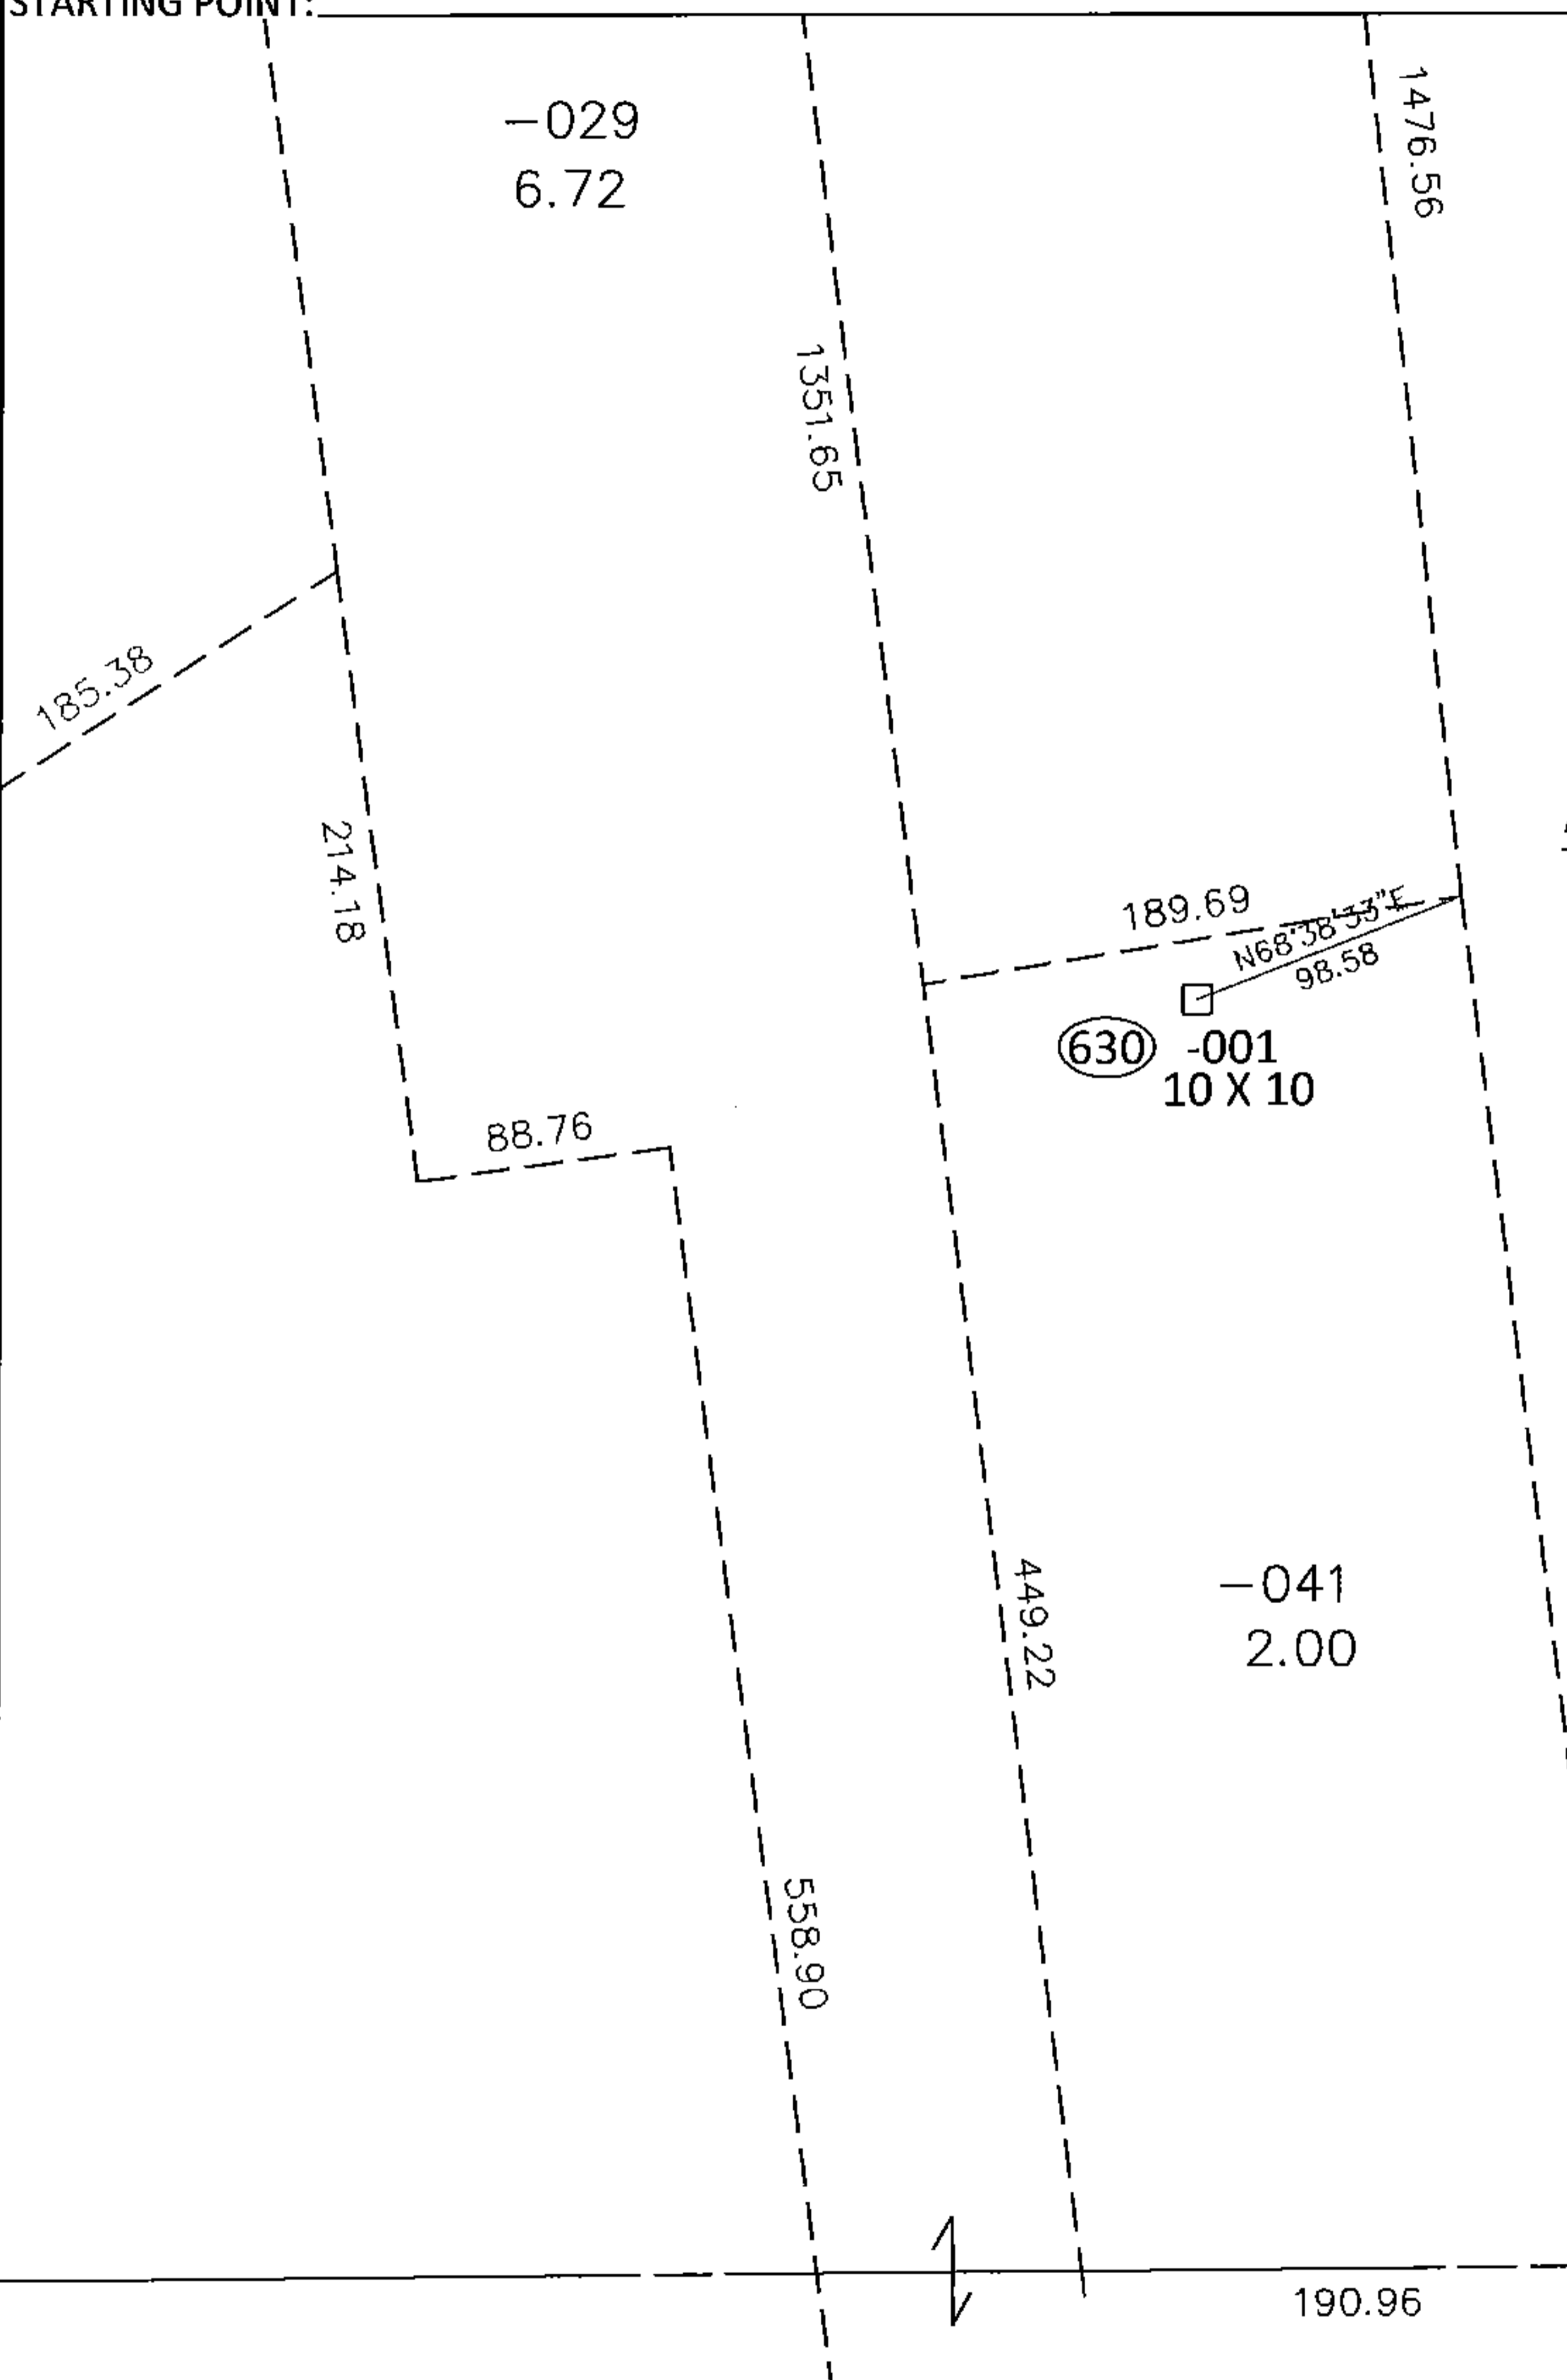

PARENT PARCEL: 12-00-048-000-041

CHILD PARCEL: 12-00-048-630-001

15-03212-A

STARTING POINT:

ADD TO DUPLICATE

12-00-048-630-001
10 X 10
API #34093212840

RM
4/12/16
47.71

SPLITS/DEEDS PROCESSED

LORAIN COUNTY TAX MAP DEPARTMENT
226 MIDDLE AVE. ELYRIA, OHIO

SURVEYED BY: N/A
CLOSURE: N/A
MAP PAGE(S): 12-00-048-A
APPROVED BY: RRM DATE: 5-18-15
SCALE: 1"= 100 PRIOR INST.: _____