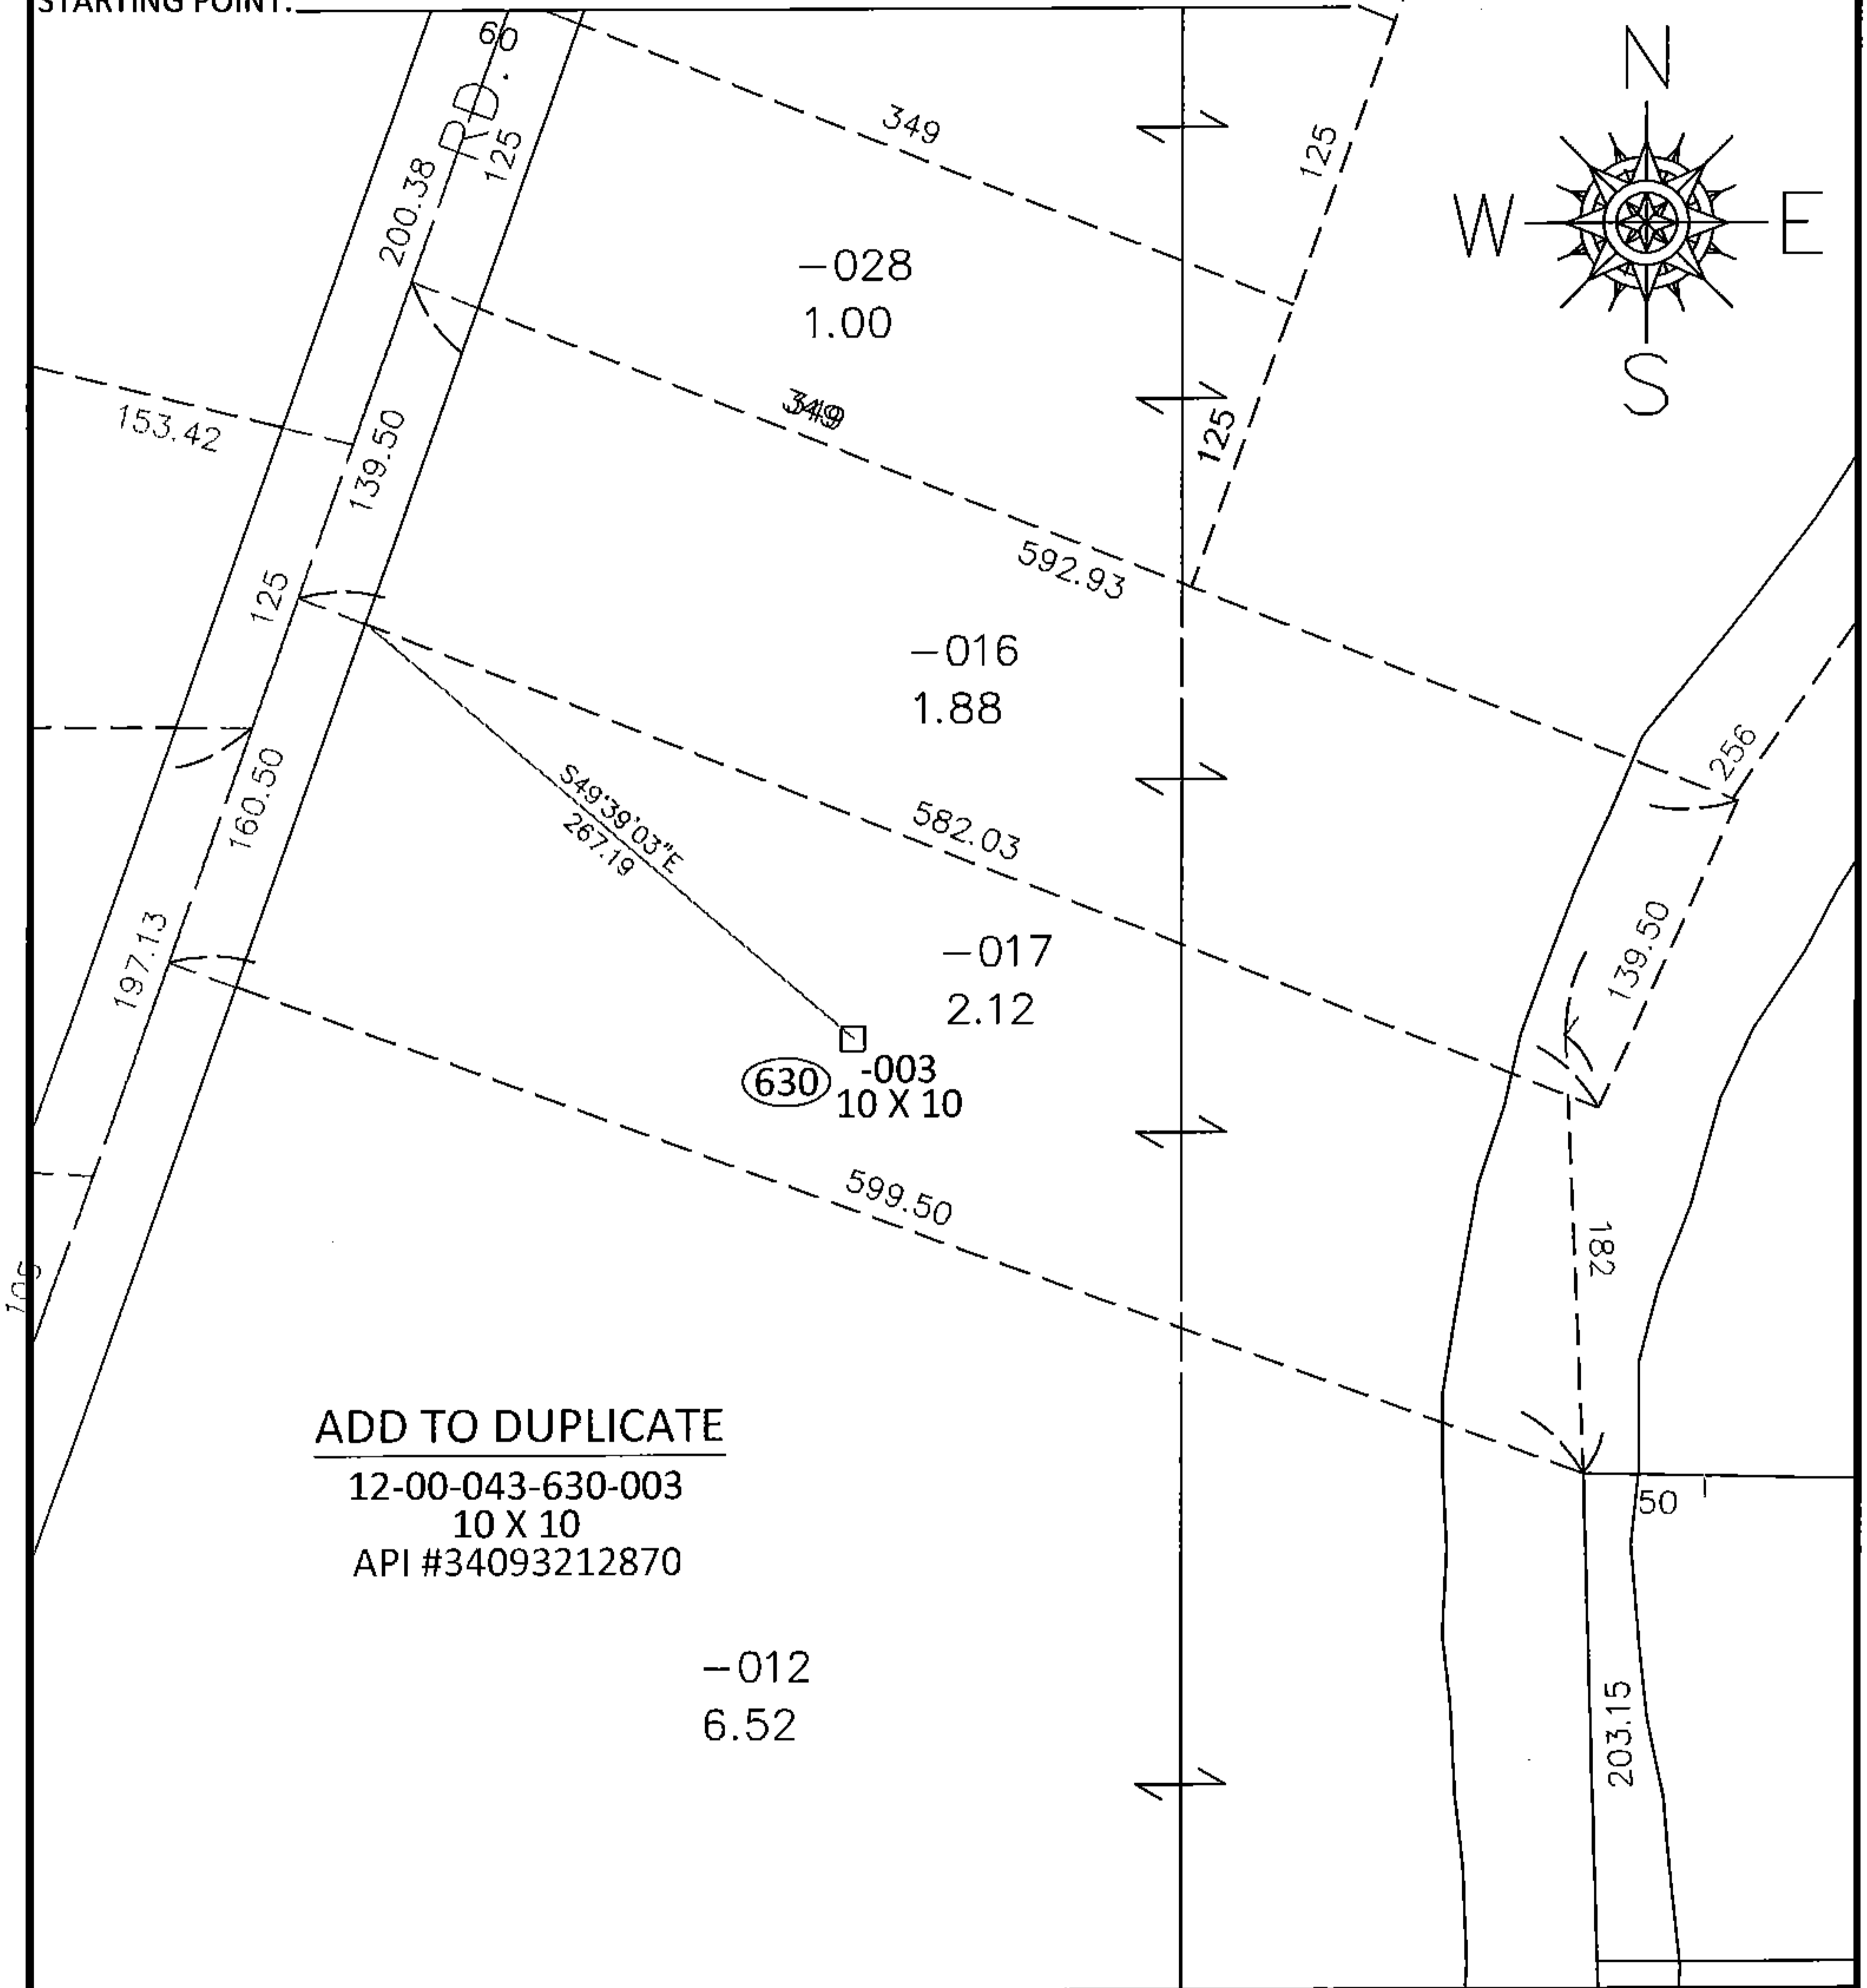

PARENT PARCEL: 12-00-043-000-017

CHILD PARCEL: 12-00-043-630-003

15-03210-A

STARTING POINT:

**ADD TO DUPLICATE**

12-00-043-630-003  
10 X 10  
API #34093212870

-012  
6.52

**SPLITS/DEEDS PROCESSED**

LORAIN COUNTY TAX MAP DEPARTMENT  
226 MIDDLE AVE. ELYRIA, OHIO

SURVEYED BY: N/A

CLOSURE: N/A

MAP PAGE(S): 12-00-043-B

APPROVED BY: RRM DATE: 5-14-15

SCALE: 1"= 100

PRIOR INST.: