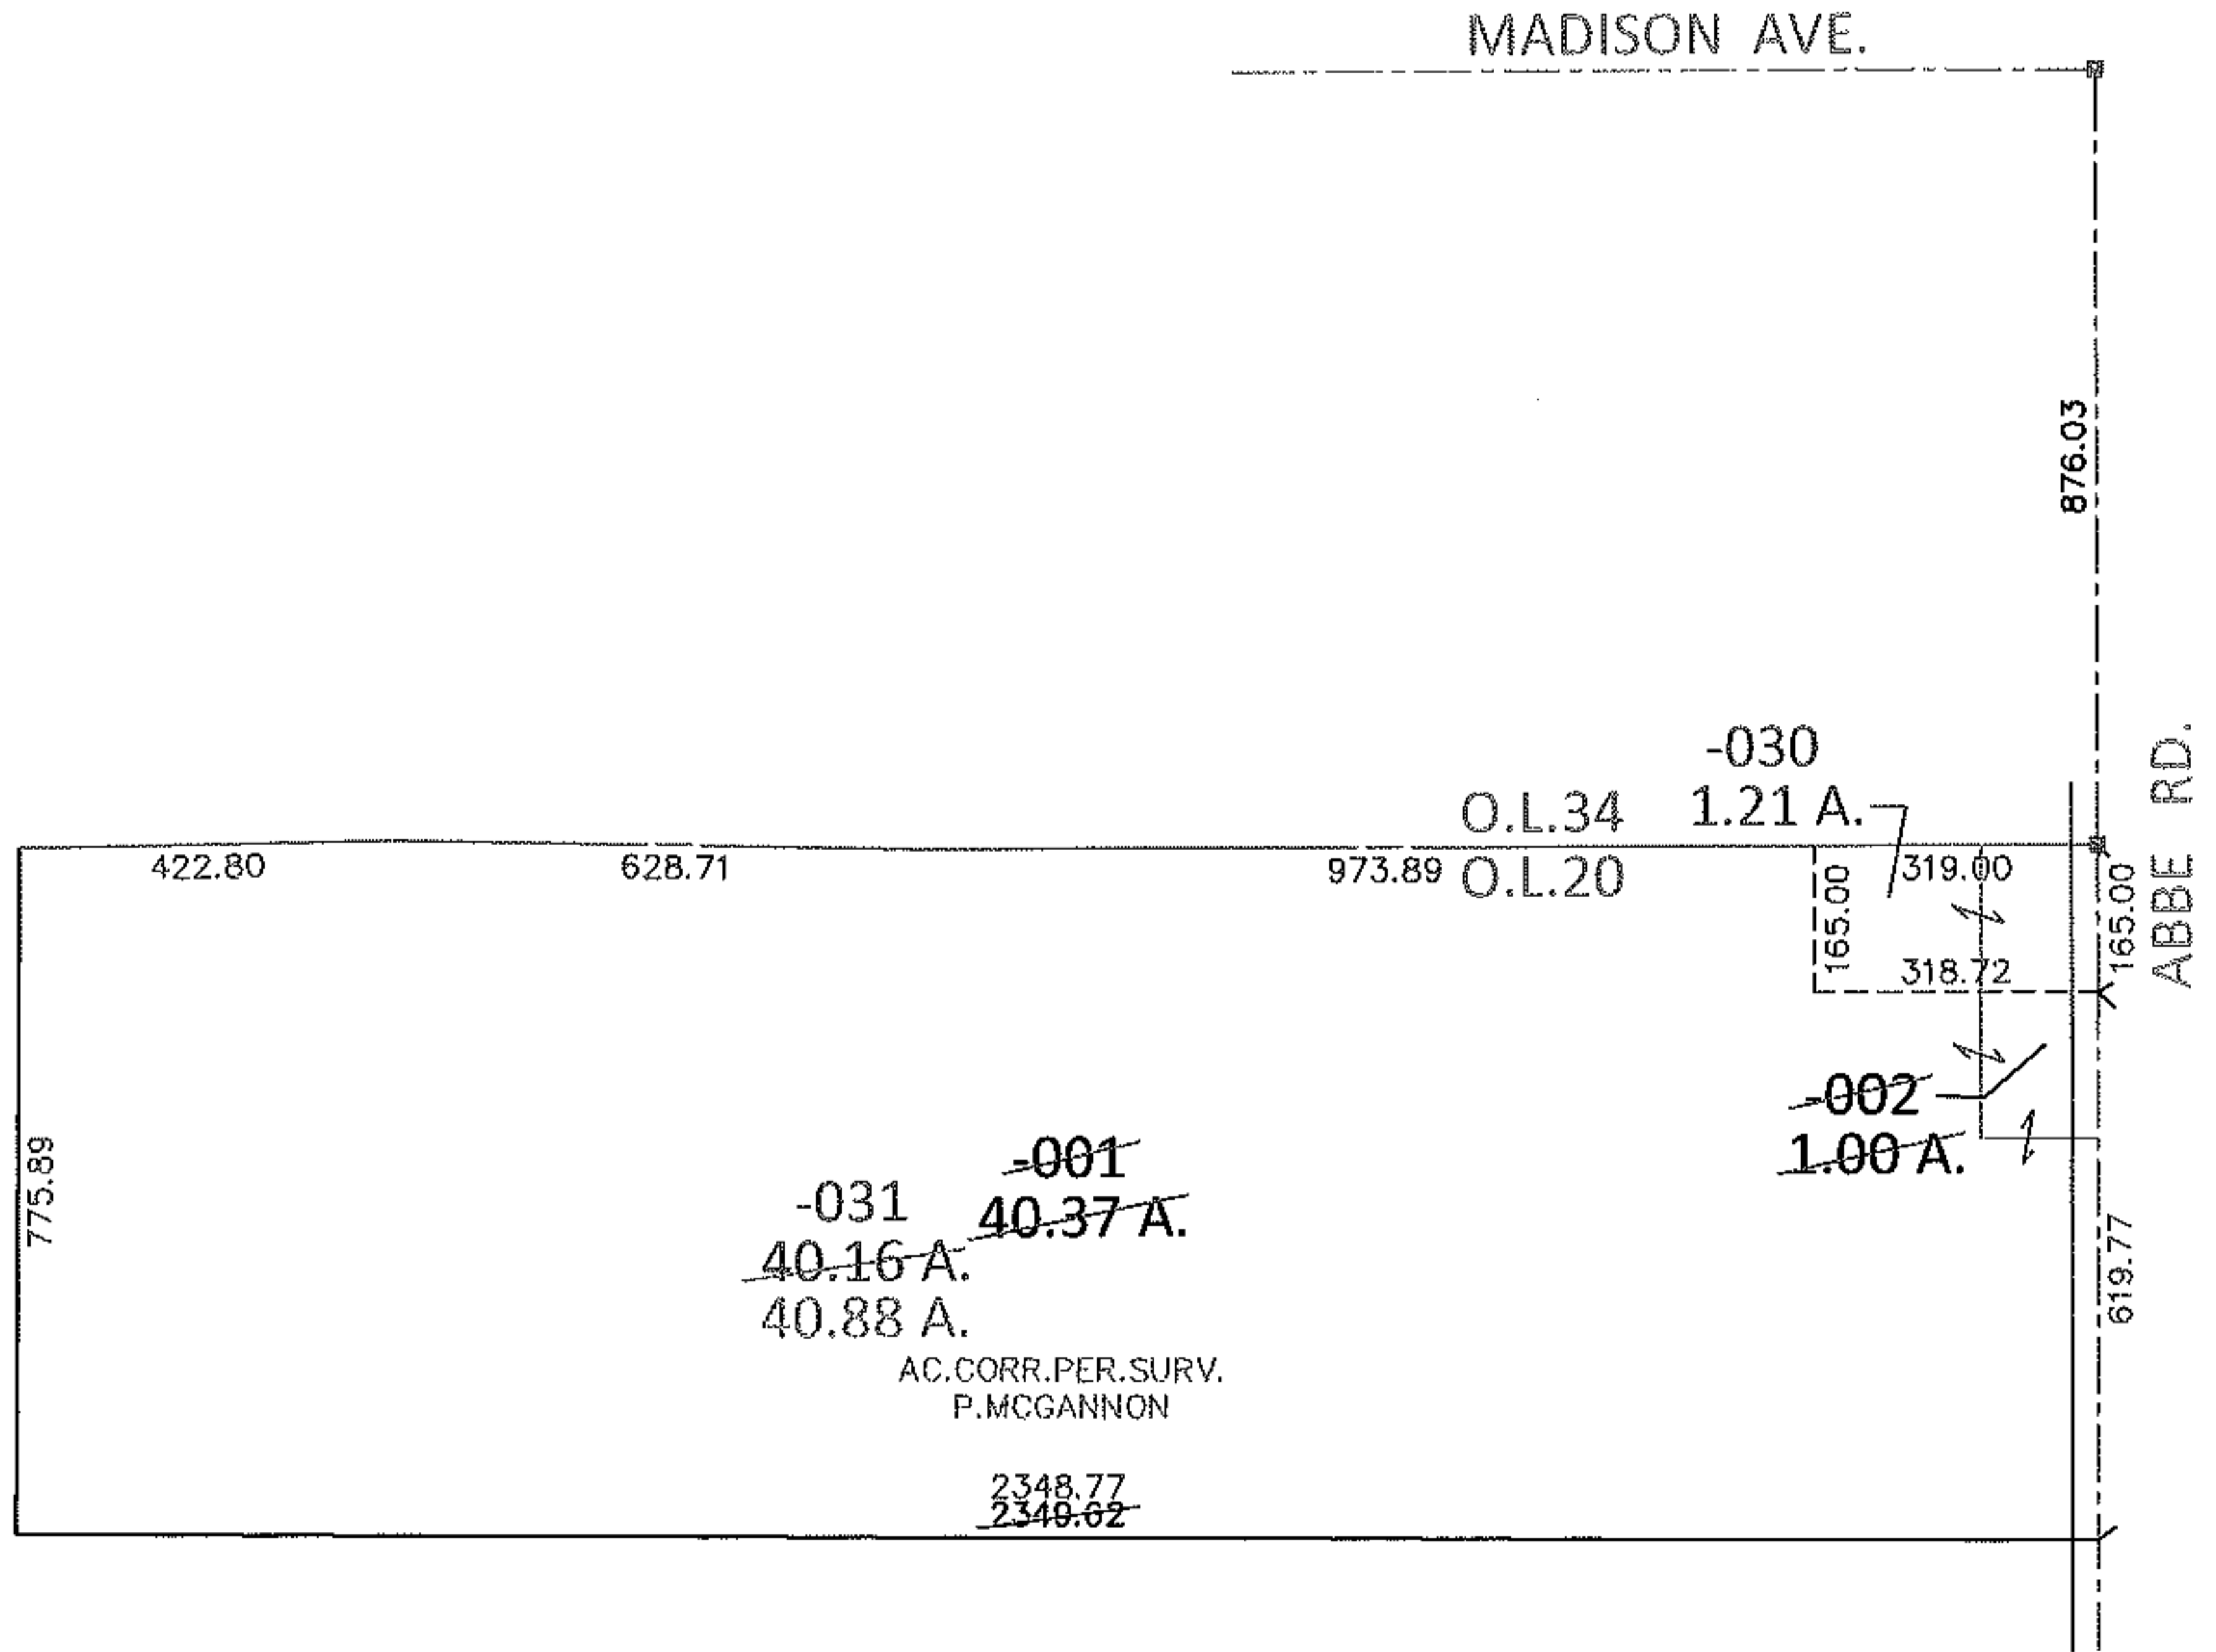

PARENT PARCEL: 03-00-020-000-001, -002

CHILD PARCEL: 03-00-020-000-030, -031

13-03206

STARTING POINT: AT A MON BOX AT THE NORTHEAST CORNER OF O.L.20

**SPLITS/DEEDS PROCESSED**

LORAIN COUNTY TAX MAP DEPARTMENT  
226 MIDDLE AVE. ELYRIA, OHIO

SURVEYED BY: PATRICK A. MCGANNON

CLOSURE: .01:10,000

MAP PAGE(S): 3-00-020-A & B

APPROVED BY: RRM DATE: 11-26-13

SCALE: 1" = 400 PRIOR INST.: 20130461796