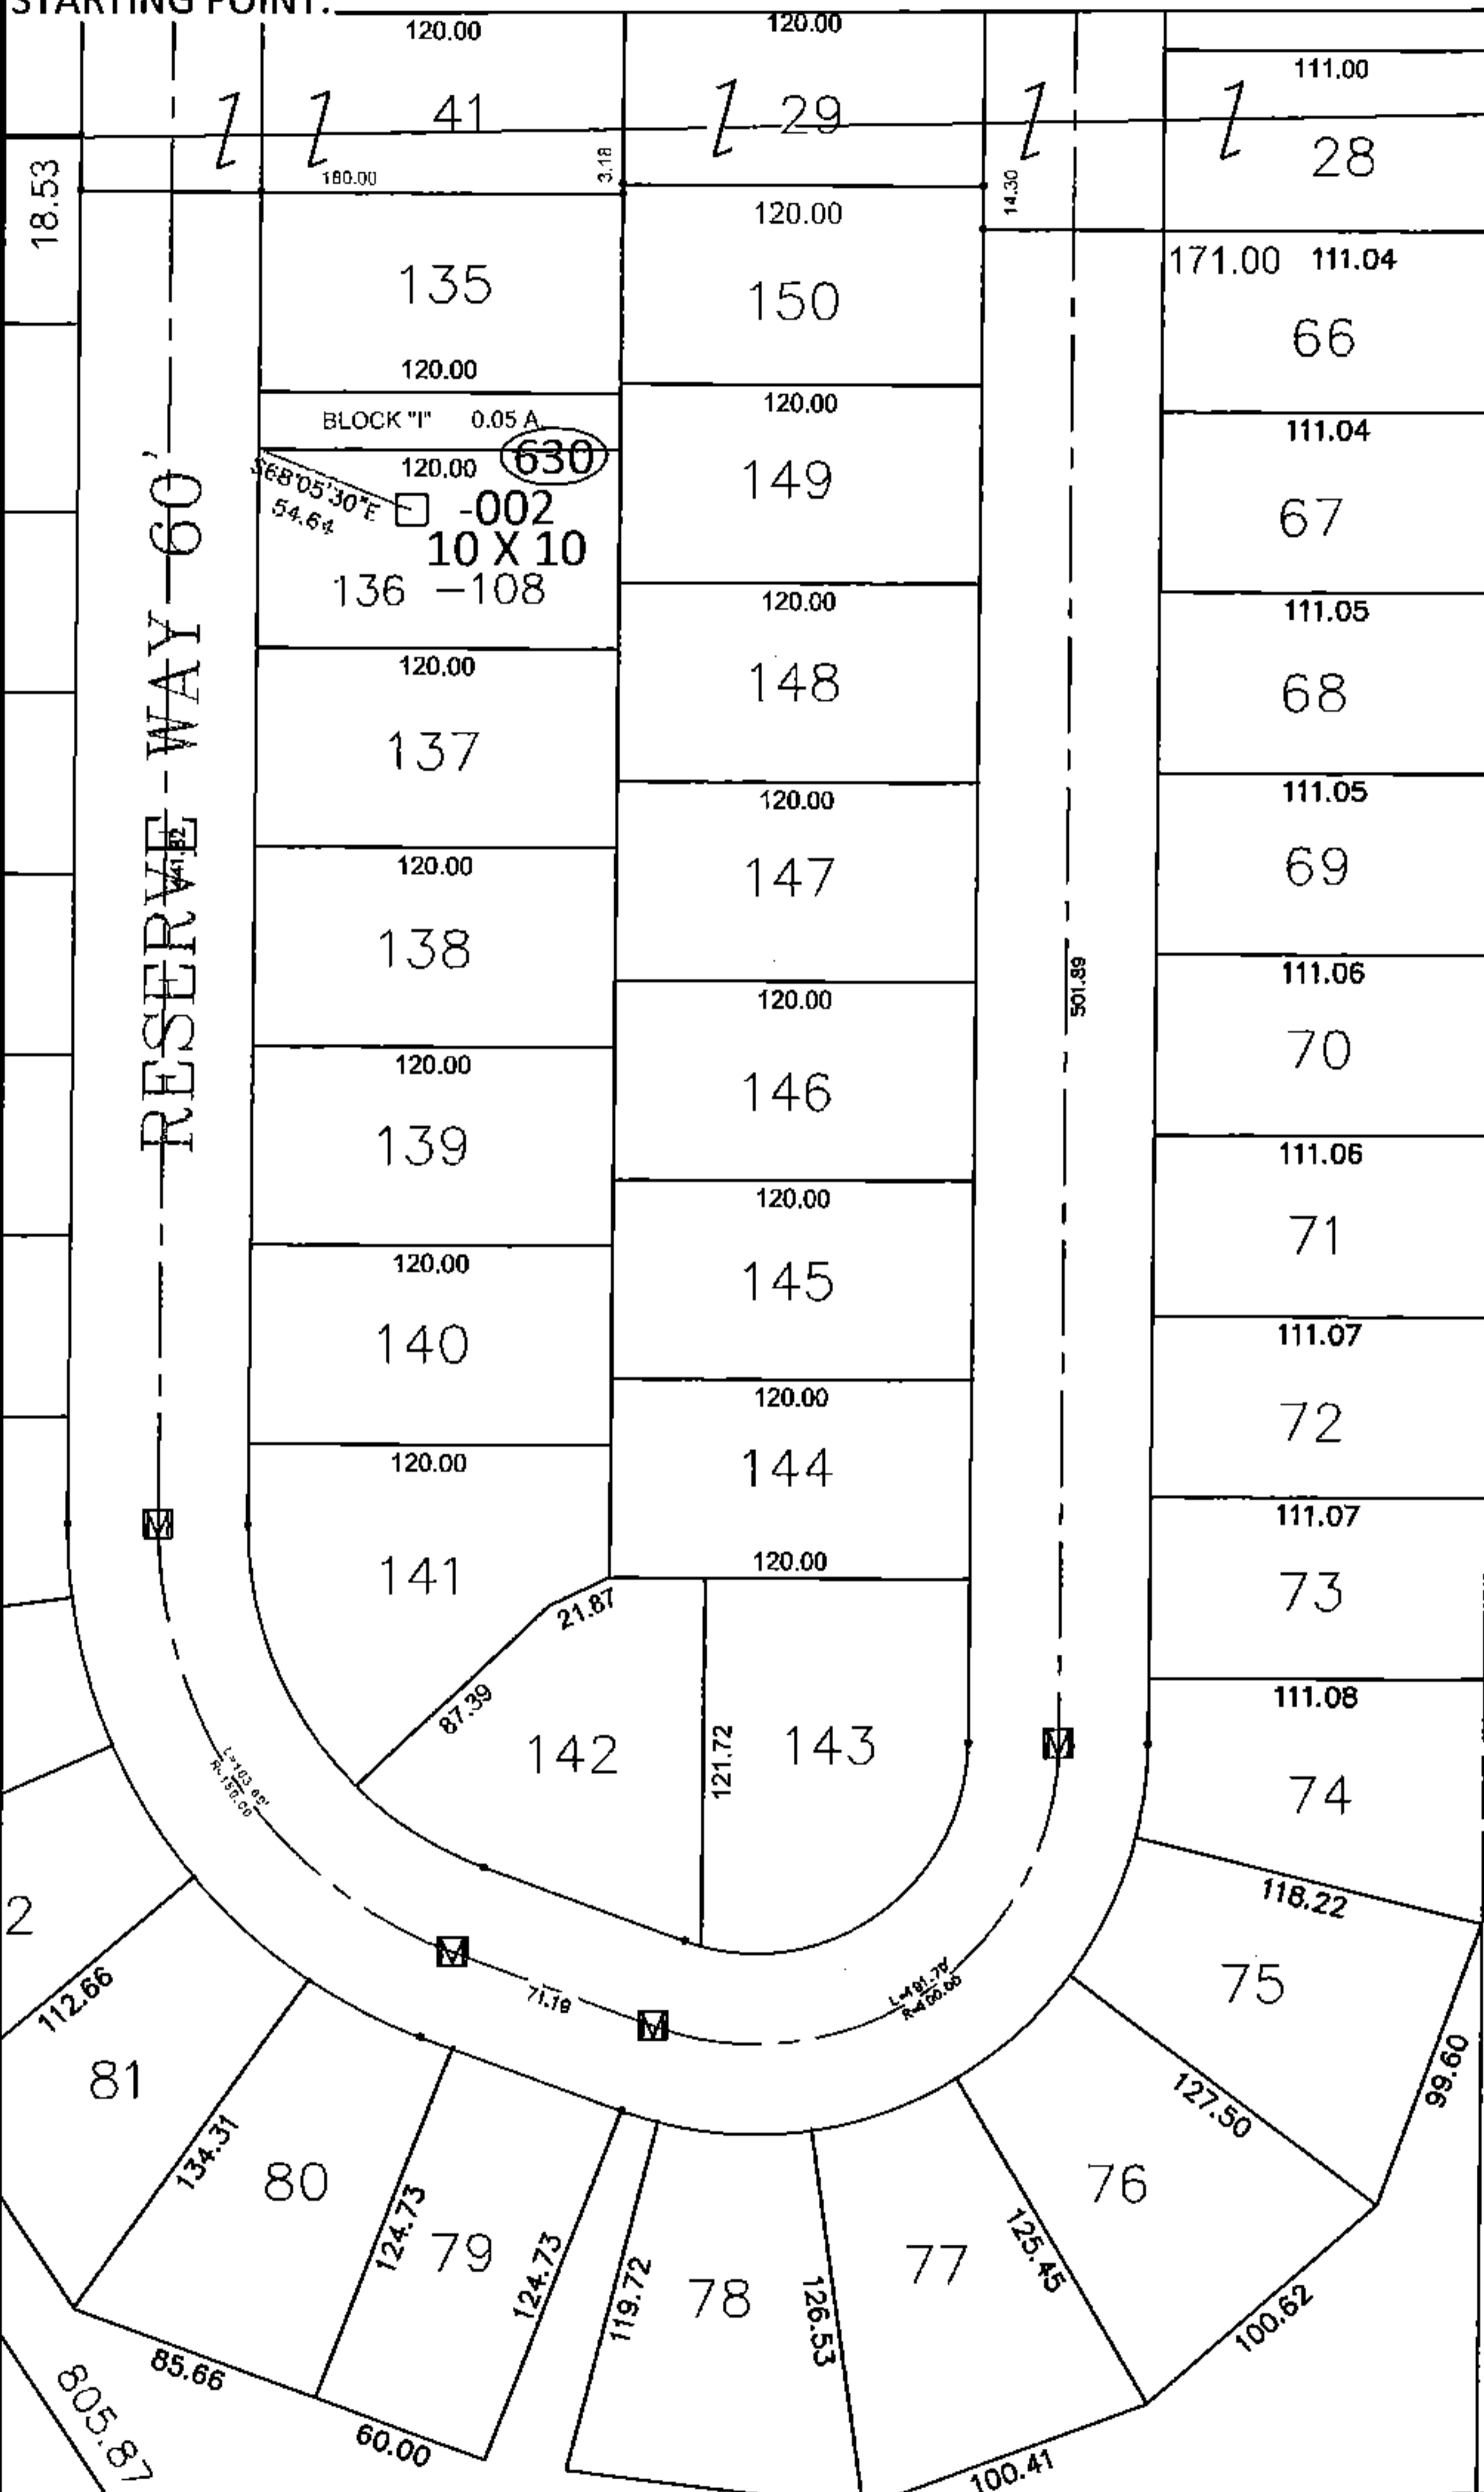

PARENT PARCEL: 12-00-004-000-108

CHILD PARCEL: 12-00-004-630-002

15-03205-A

STARTING POINT:

212.15

CUYAHOGA CO.

904.02

O.L. 93

O.L. 94

ADD TO DUPLICATE

12-00-004-630-002

10 X 10

API #34093211700

SPLITS/DEEDS PROCESSED

LORAIN COUNTY TAX MAP DEPARTMENT
226 MIDDLE AVE. ELYRIA, OHIO

SURVEYED BY: N/A

CLOSURE: N/A

MAP PAGE(S): 12-00-004-B

APPROVED BY: RRM DATE: 5-13-15

SCALE: 1"= 100

PRIOR INST.: