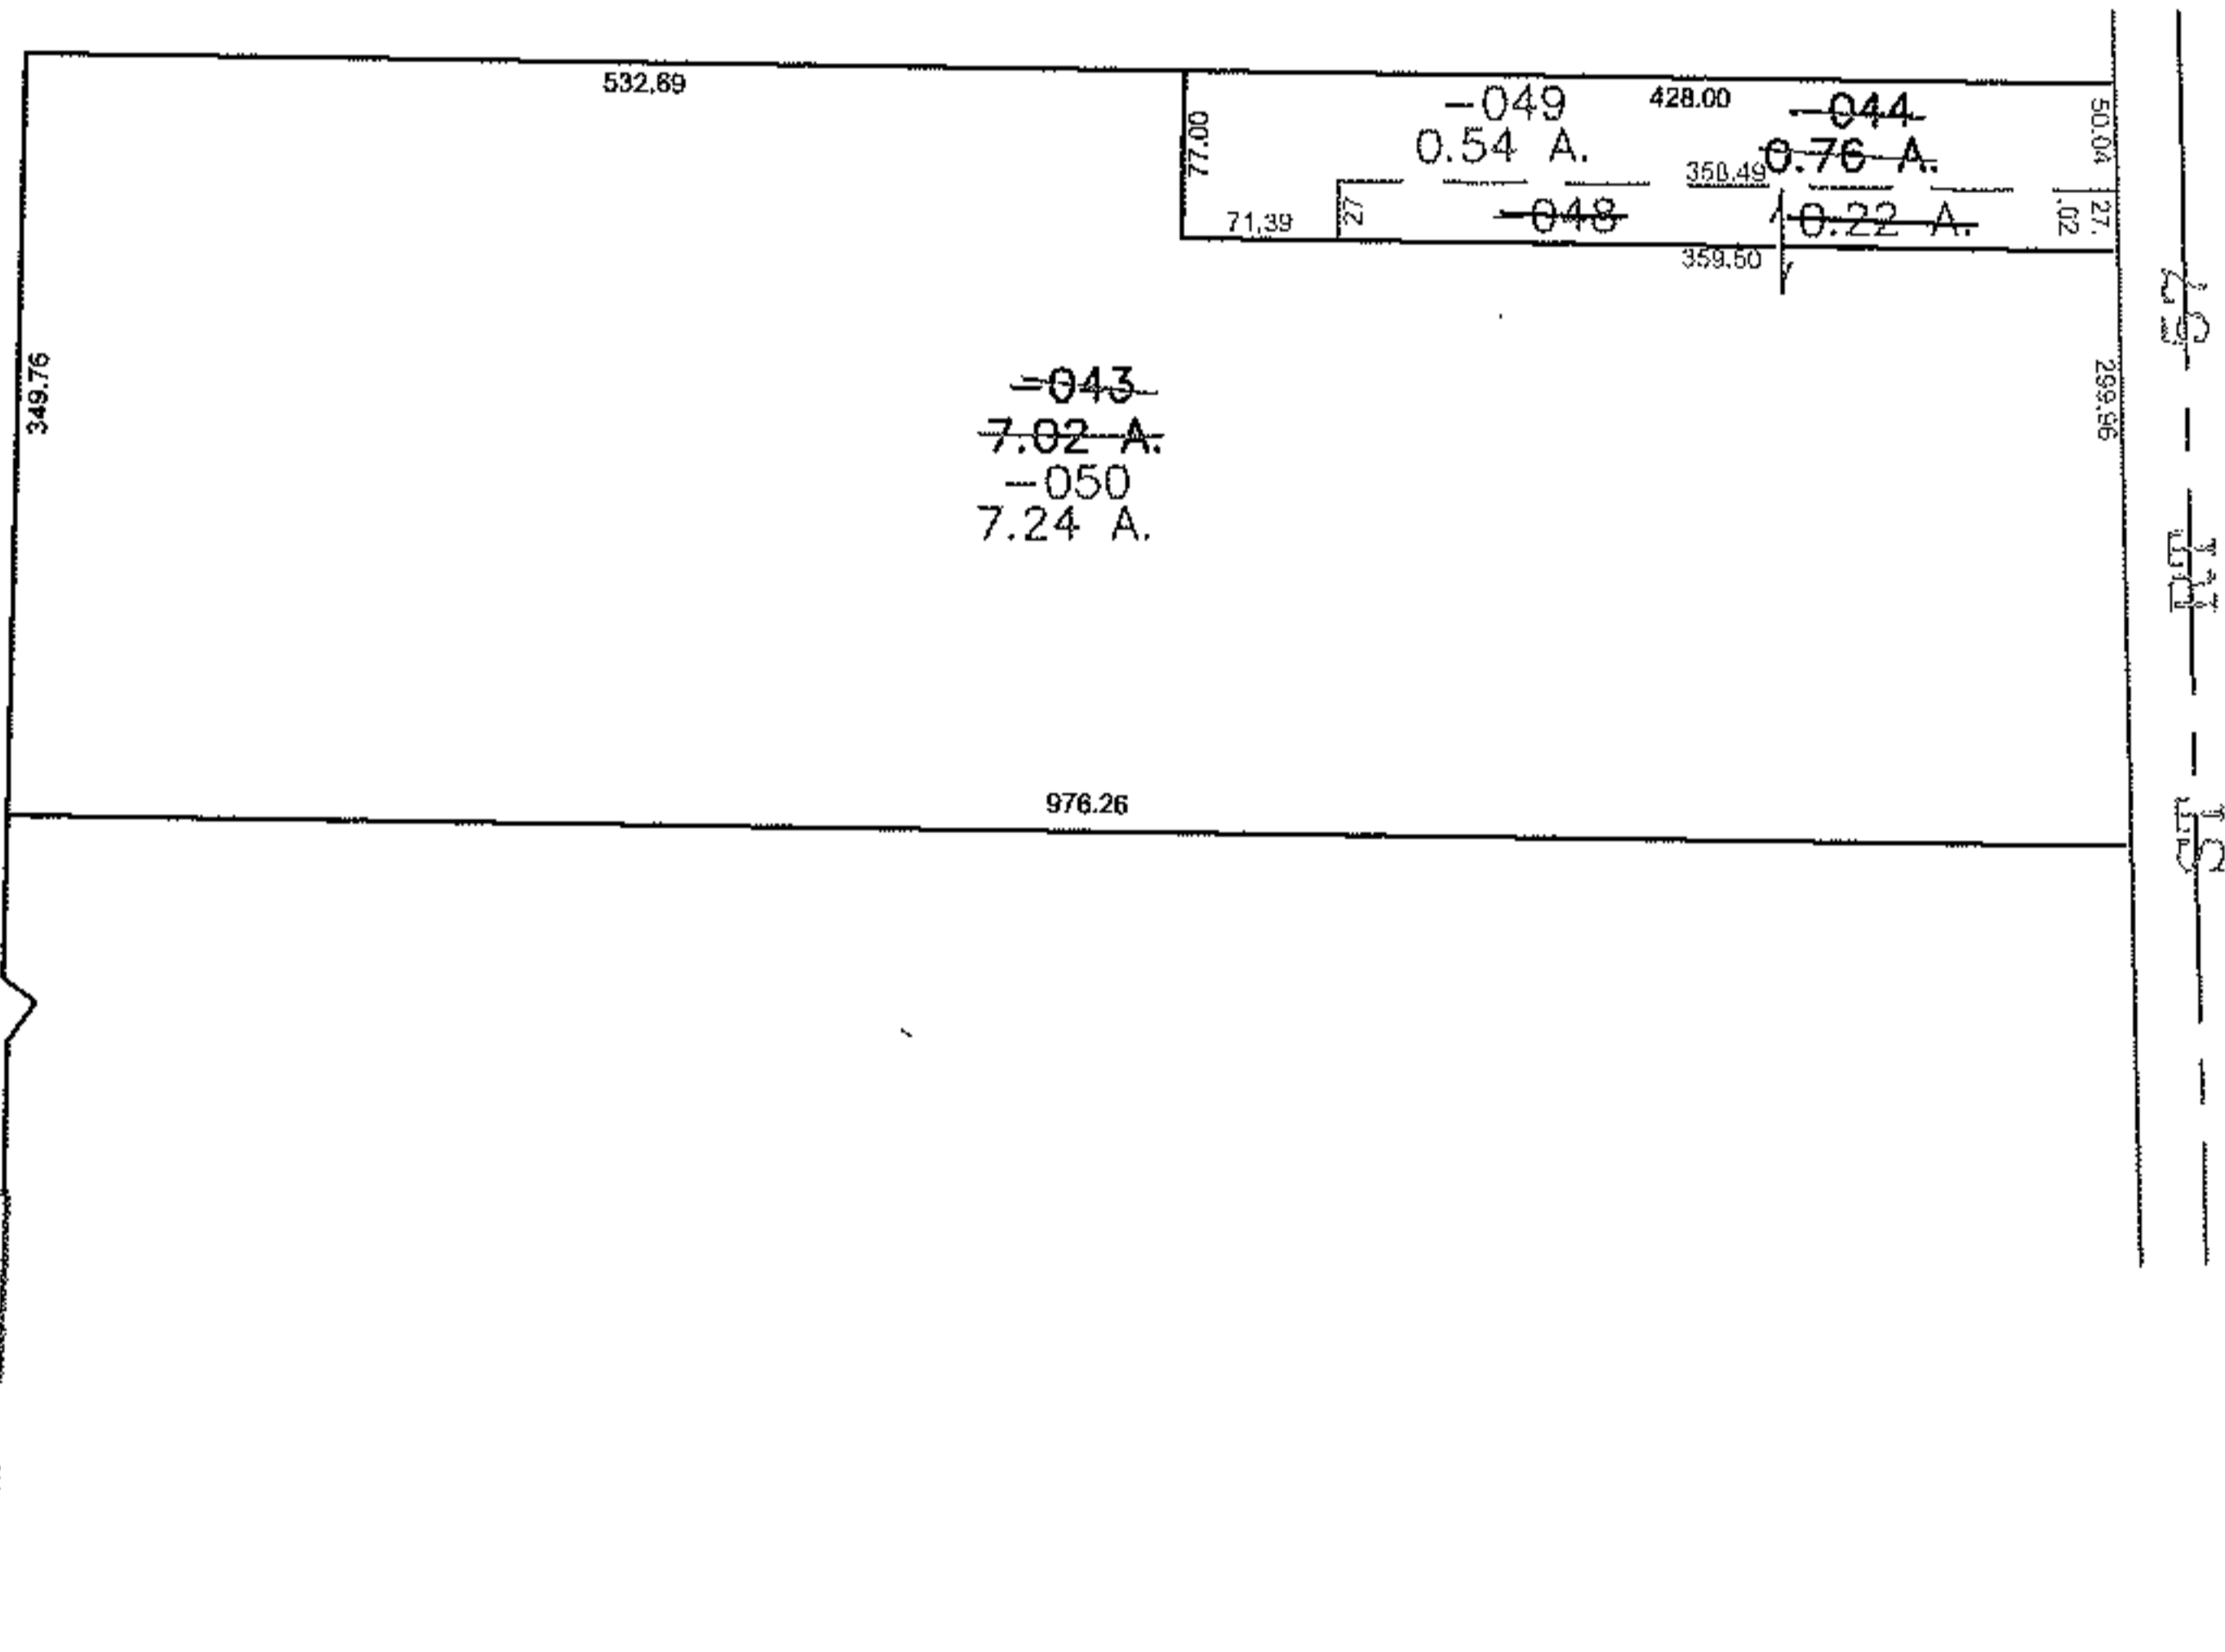

PARENT PARCEL: 03-00-104-101-043, -044

CHILD PARCEL: 03-00-104-101-048, -049, -050

STARTING POINT: NORHTEAST CORNER OF RIDGE-VUE ADDITION

13-03203

RIDGE-VUE ADD  
VOL 8 PG 21

**SPLITS/DEEDS PROCESSED**  
LORAIN COUNTY TAX MAP DEPARTMENT  
226 MIDDLE AVE. ELYRIA, OHIO

SURVEYED BY: CHRISTOPHER TOMKO  
CLOSURE: 0.00 : 10,000  
MAP PAGE(S): 03-00-104-A  
APPROVED BY: JAH DATE: 11/22/2013  
SCALE: 1" = 200 PRIOR INSTRUMENT: 20100326945