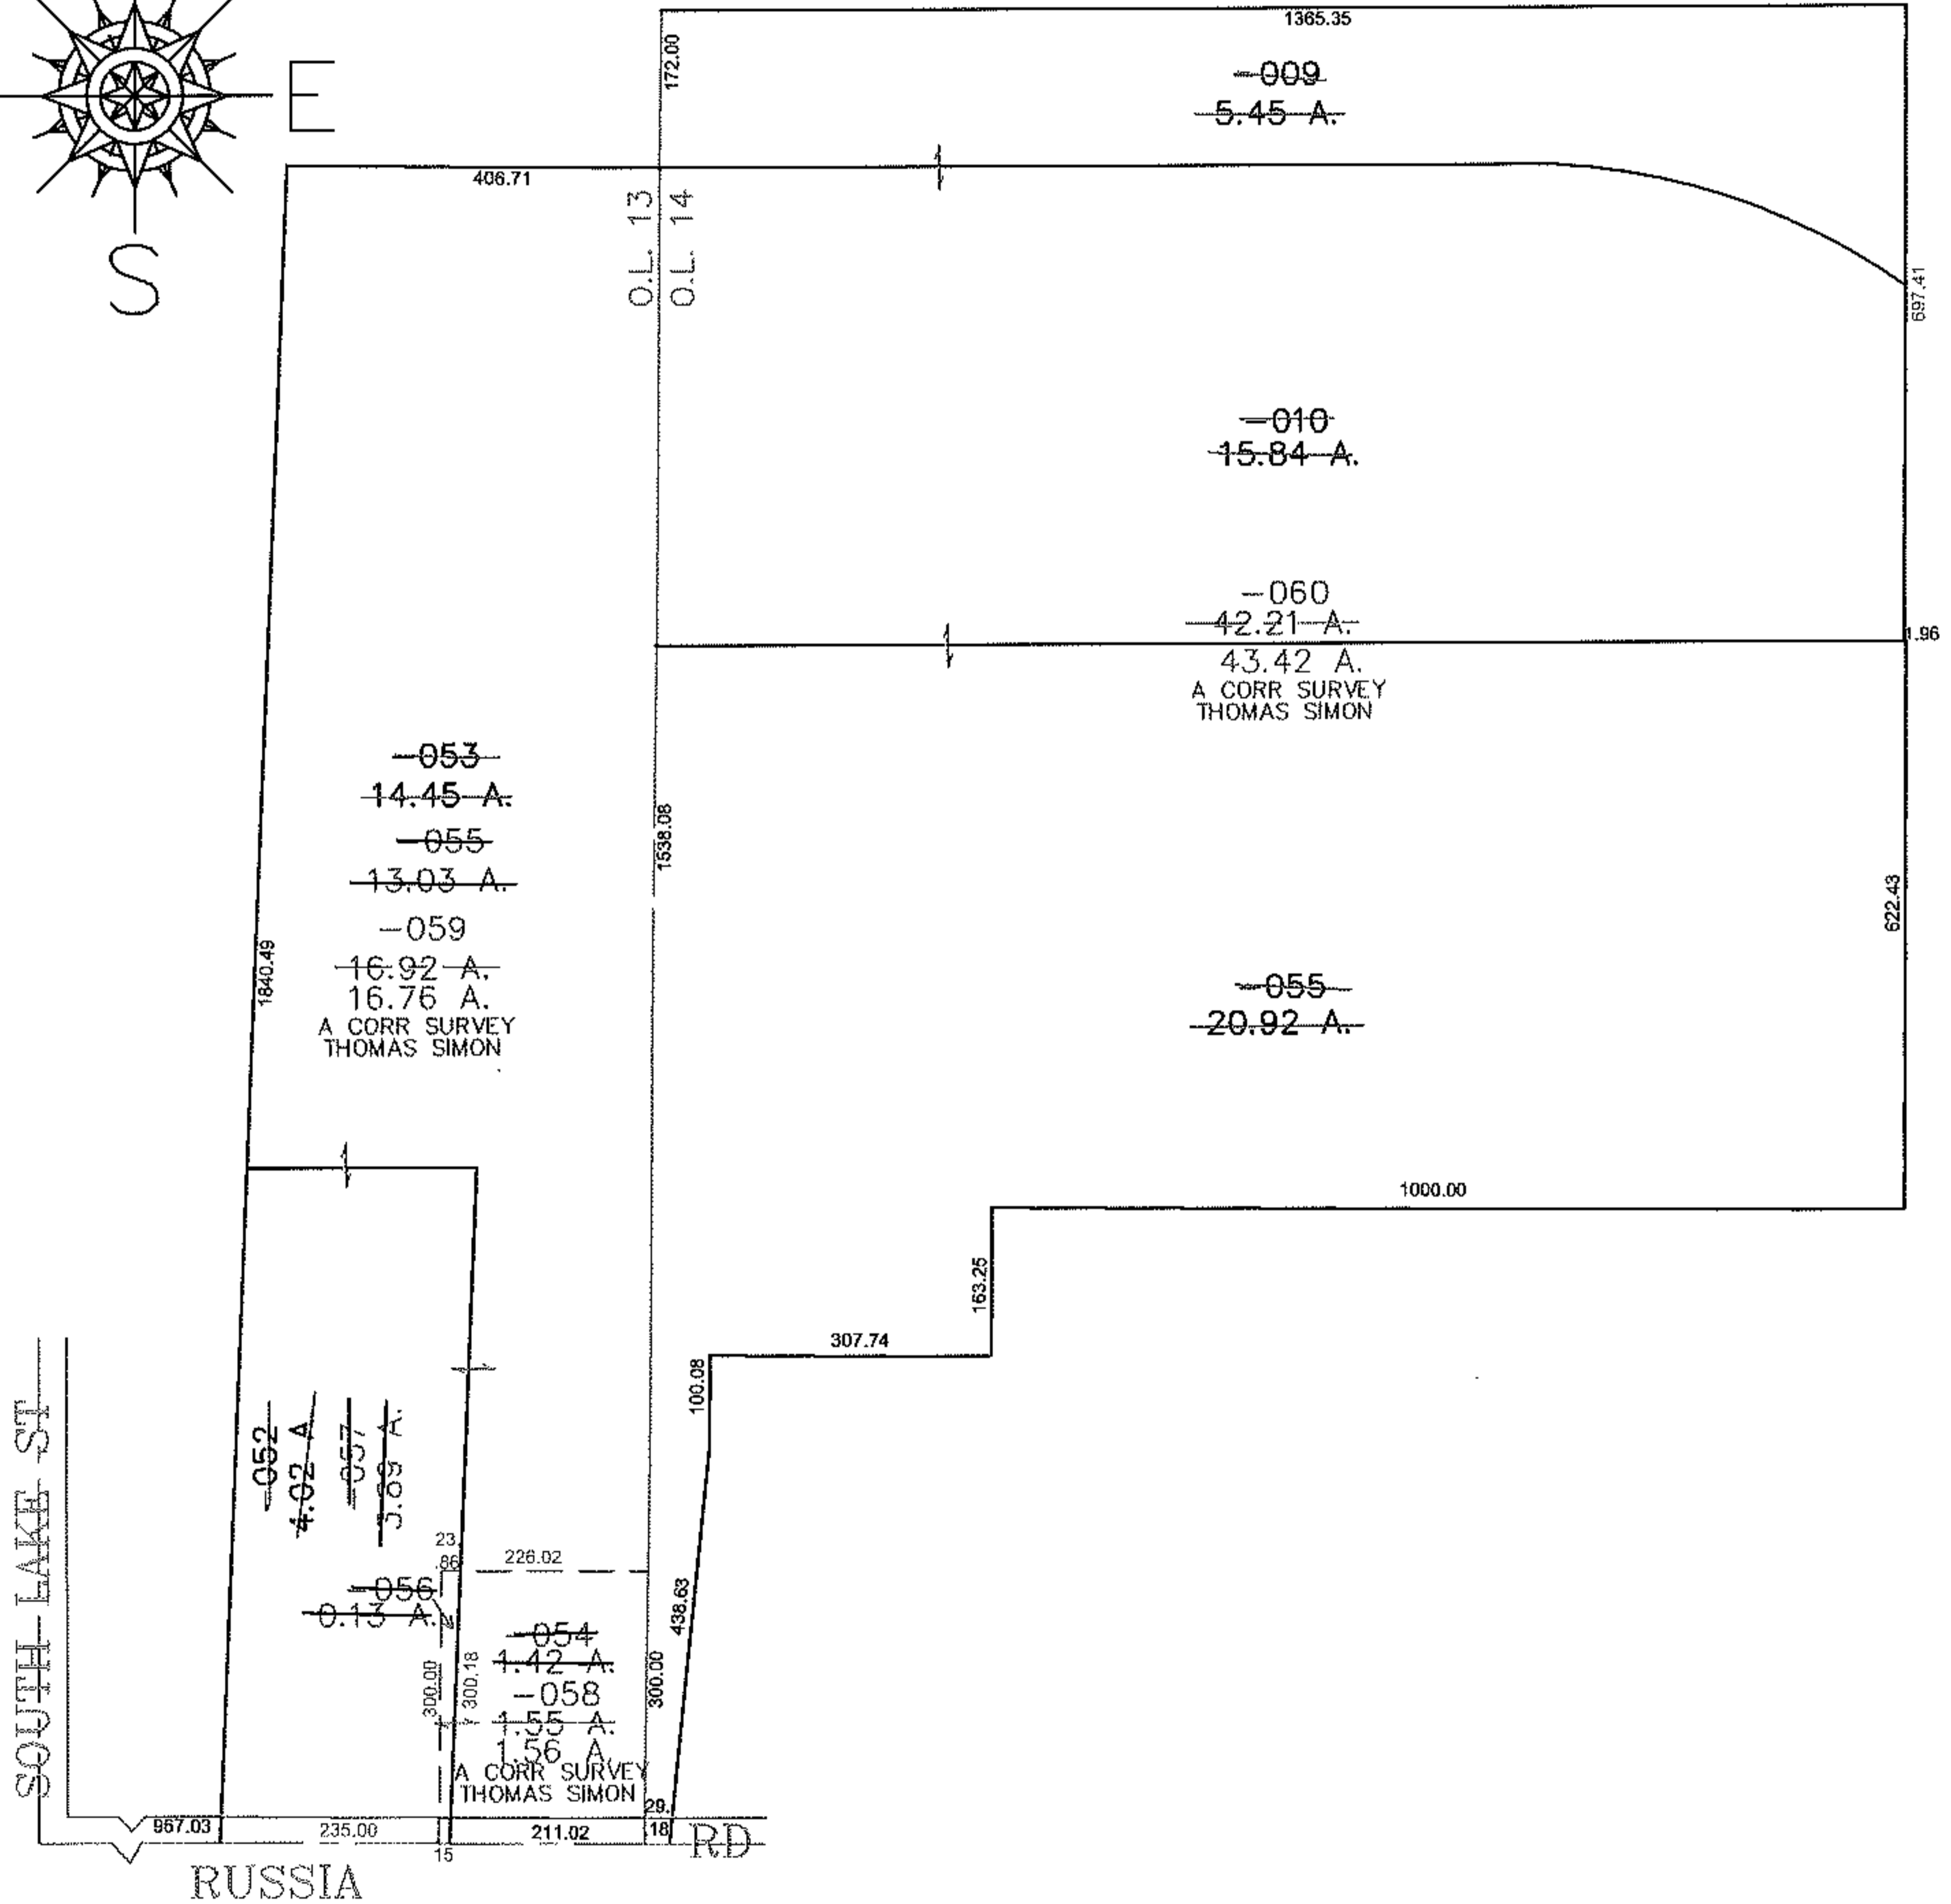

PARENT PARCEL: 09-00-013-102-053, -052, 09-00-014-101-009, -010, -055  
 CHILD PARCEL: 09-00-013-102-054 THUR -059, 09-00-014-101-060  
 STARTING POINT: CENTERLINE OF RUSSIA RD & SOUTH LAKE ST

13-03202

**SPLITS/DEEDS PROCESSED**  
 LORAIN COUNTY TAX MAP DEPARTMENT  
 226 MIDDLE AVE. ELYRIA, OHIO

SURVEYED BY: THOMAS SIMON  
 CLOSURE: 0.00 : 10,000  
 MAP PAGE(S): 09-00-013-B  
 APPROVED BY: JAH DATE: 11/12/2013  
 SCALE: 1" = 300 PRIOR INSTRUMENT: 20080257599