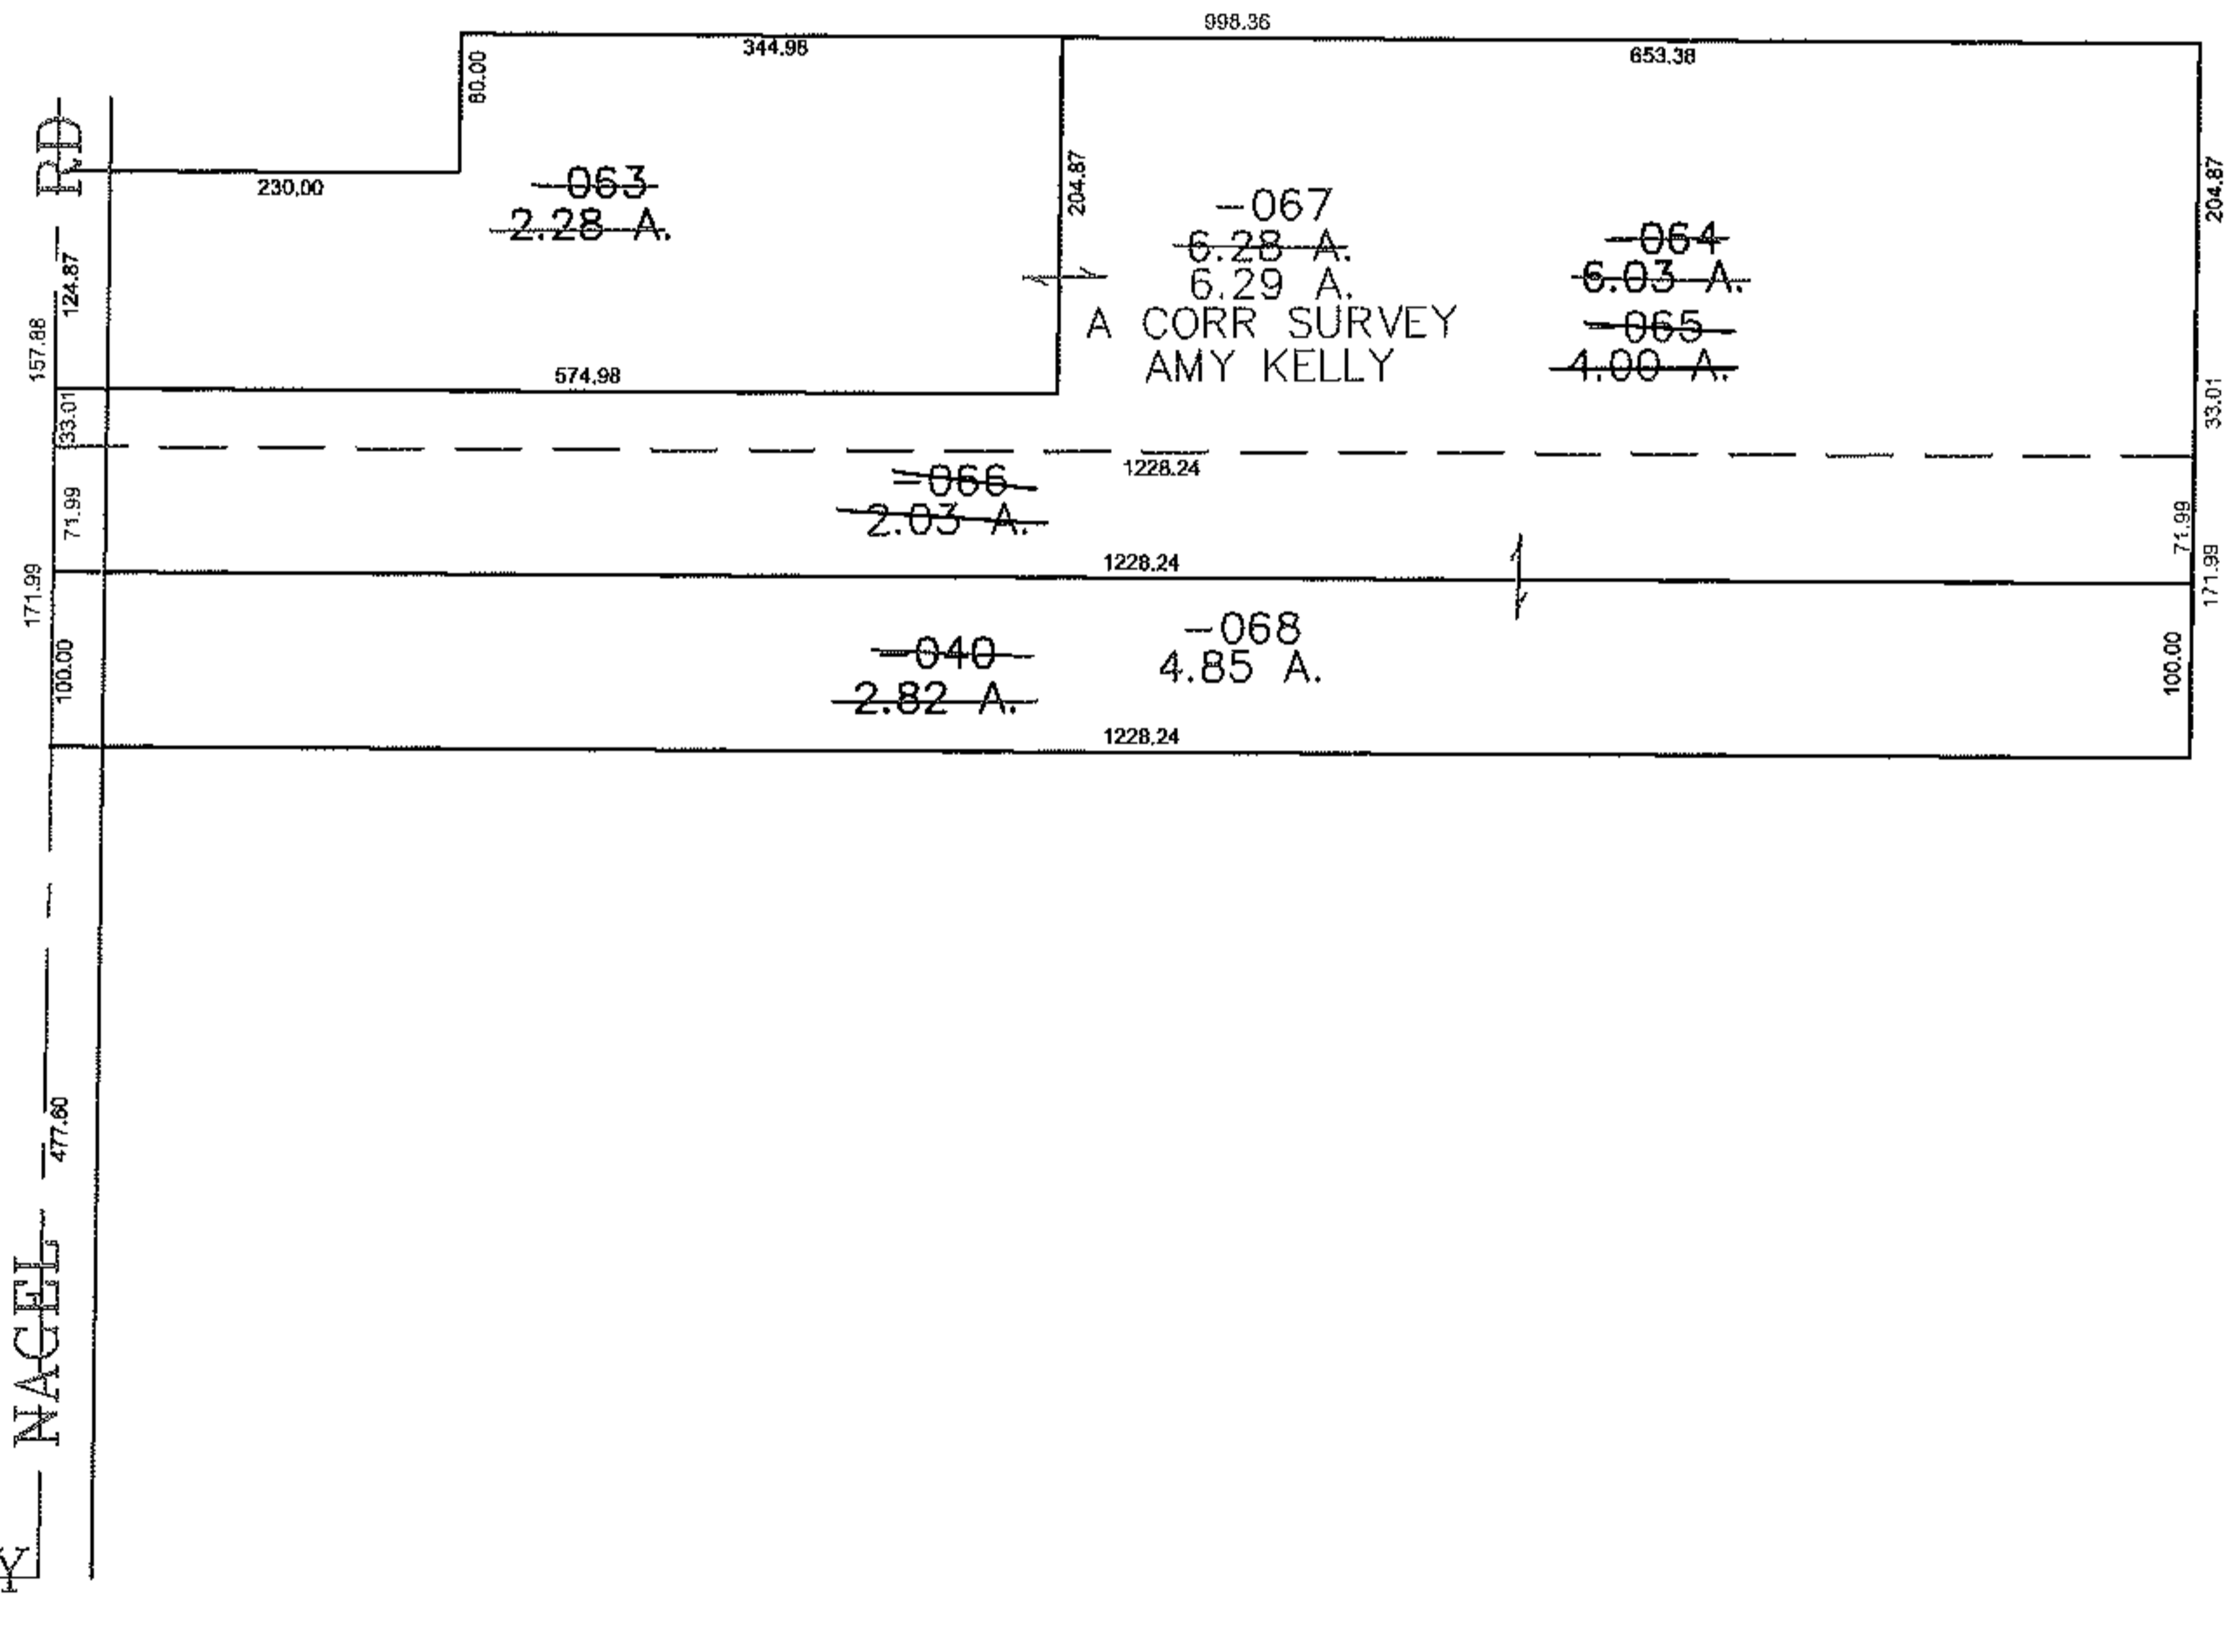

PARENT PARCEL: 04-00-026-103-064, -063, -040

CHILD PARCEL: 04-00-026-103-065 THRU -068

STARTING POINT: CENTERLINE OF NAGEL RD & HAWKSURY CT

13-03201

SPLITS/DEEDS PROCESSED

LORAIN COUNTY TAX MAP DEPARTMENT
226 MIDDLE AVE. ELYRIA, OHIO

SURVEYED BY: AMY KELLY

CLOSURE: 0.00 : 10.000

MAP PAGE(S): 04-00-026

APPROVED BY: JAH DATE: 11/5/2013

SCALE: 1" = 200 PRIOR INSTRUMENT: 20120425949