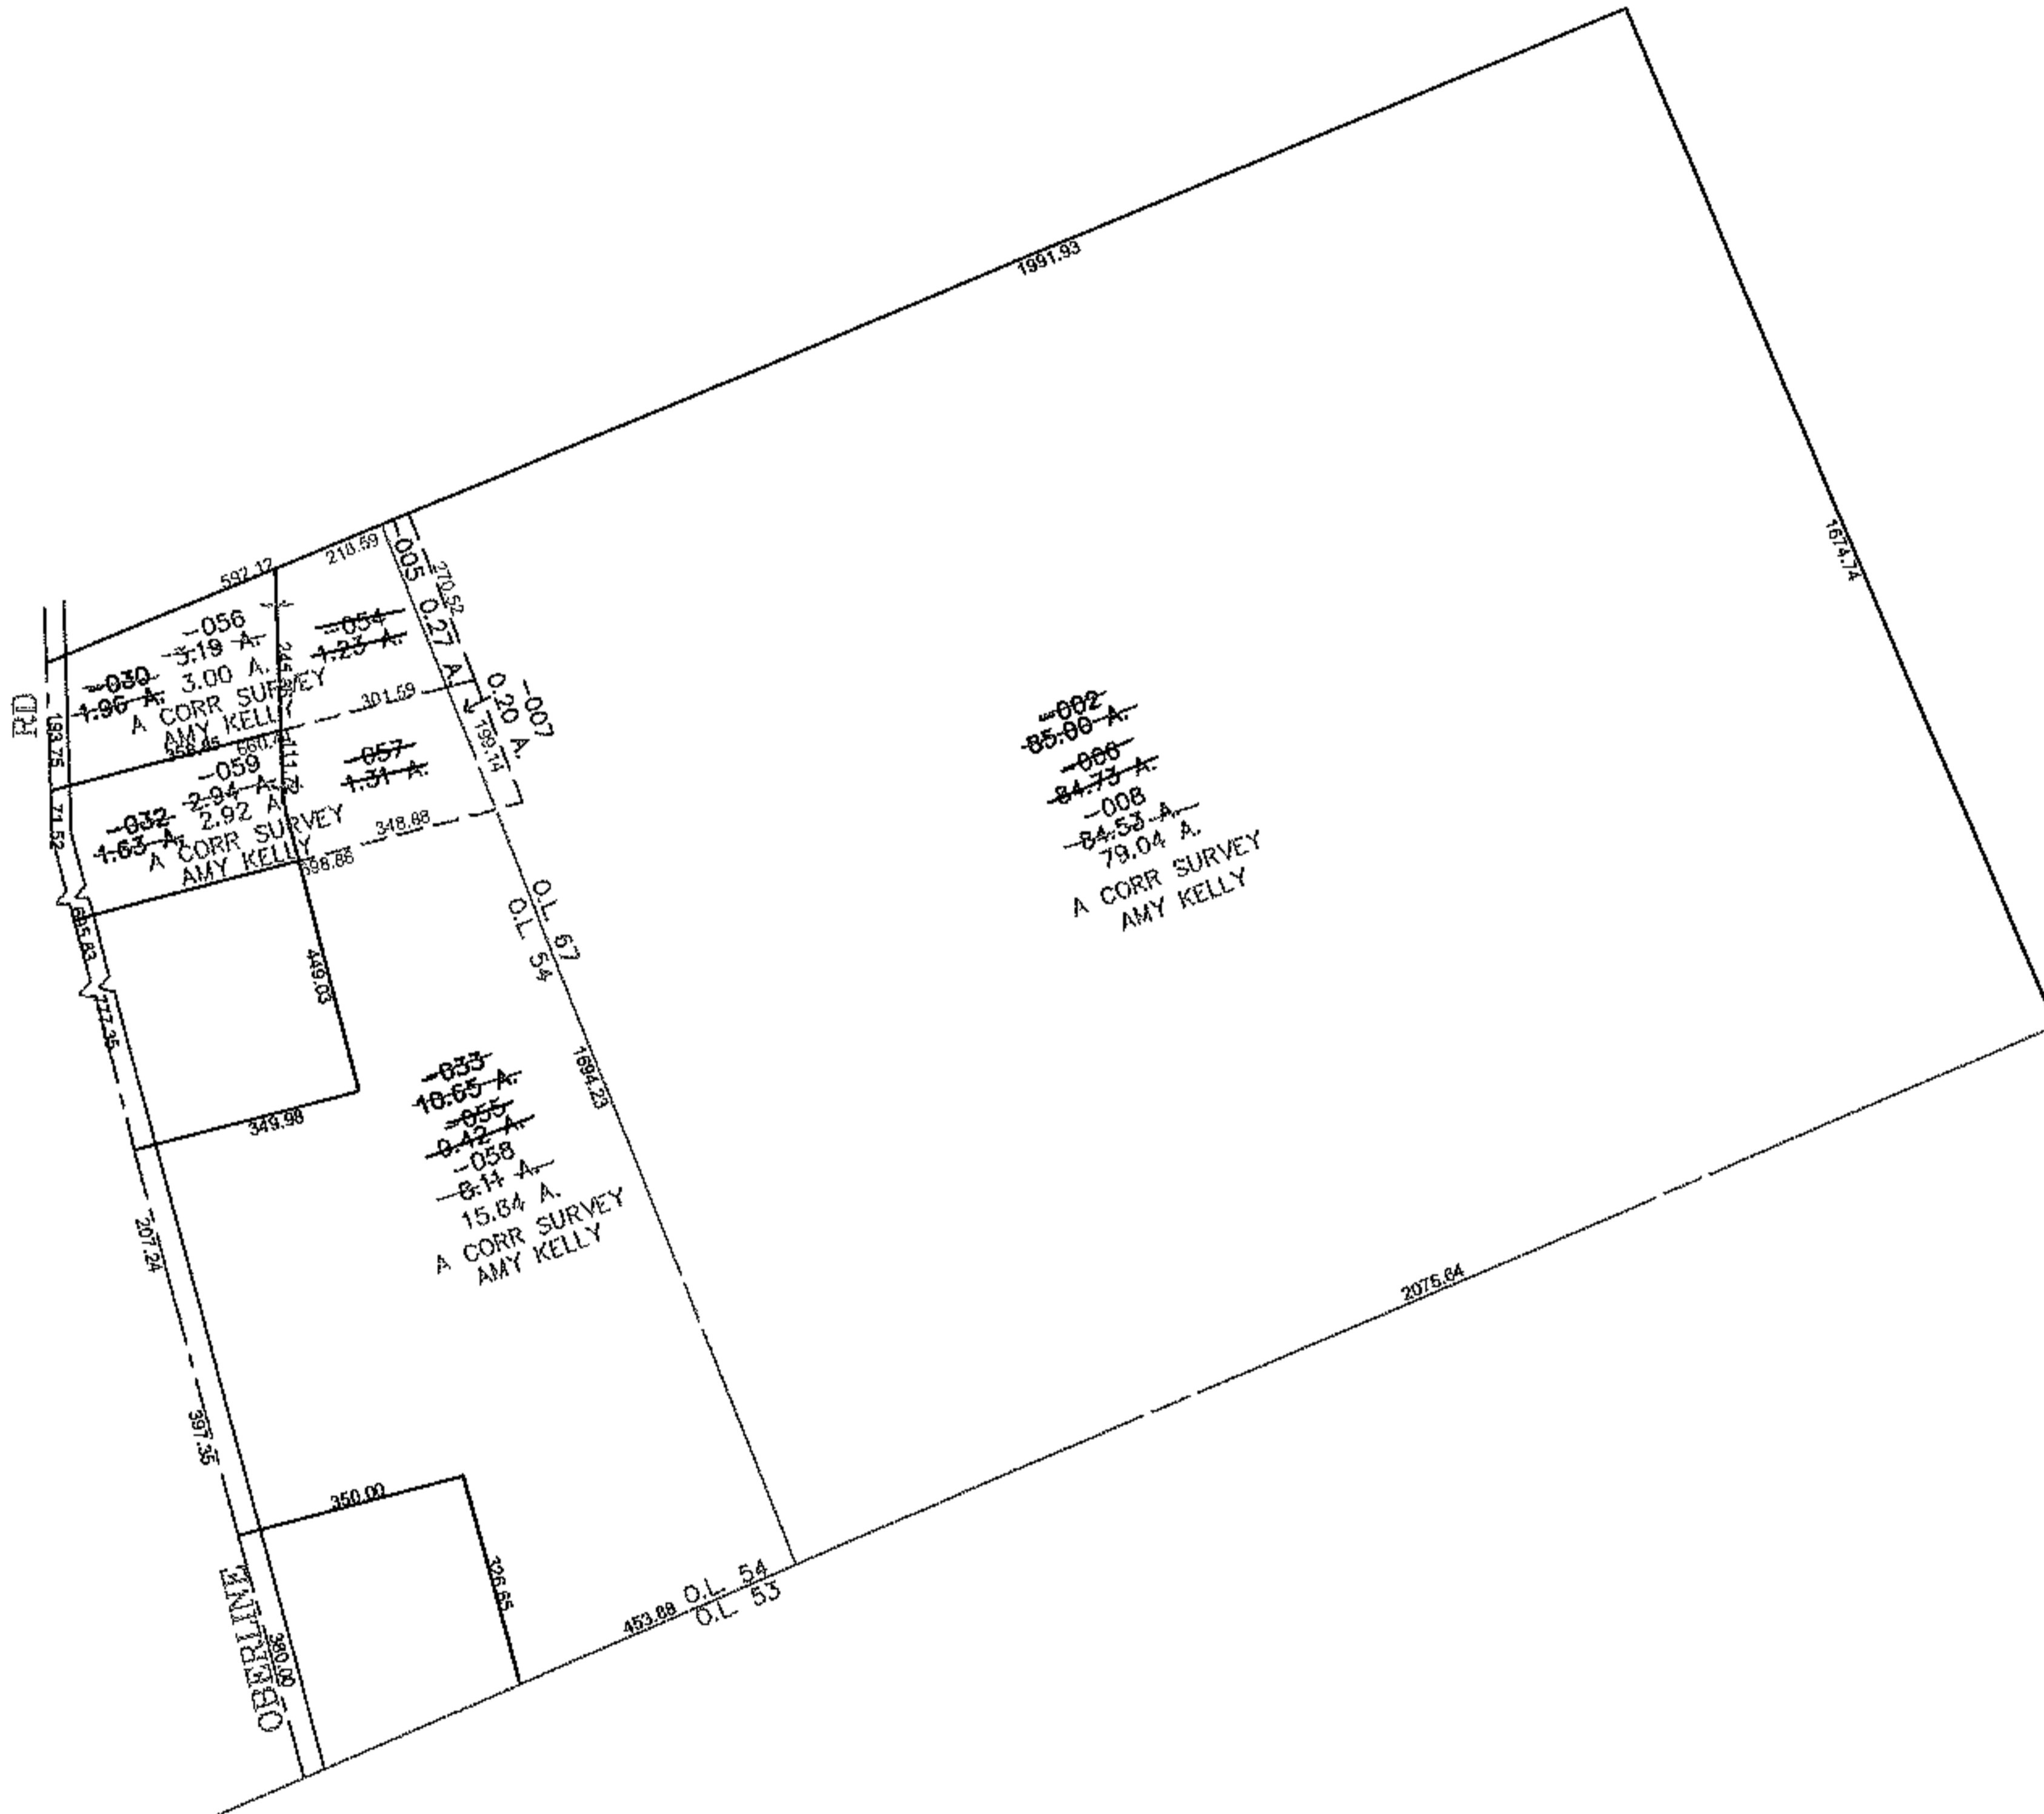

PARENT PARCEL: 05-00-054-000-033, 05-00-067-000-002

CHILD PARCEL: 05-00-054-000-054 THRU -058 05-00-067-000-005 THRU -008

STARTING POINT: CENTERLINE OF OBERLIN RD & O.L. 54

13-03200

**SPLITS/DEEDS PROCESSED**

LORAIN COUNTY TAX MAP DEPARTMENT  
226 MIDDLE AVE. ELYRIA, OHIO

SURVEYED BY: AMY KELLY

CLOSURE: 0.00 : 10,000

MAP PAGE(S): 5-G

APPROVED BY: JAH DATE: 11/4/2013

SCALE: 1" = 500 PRIOR INST.: 20040032328