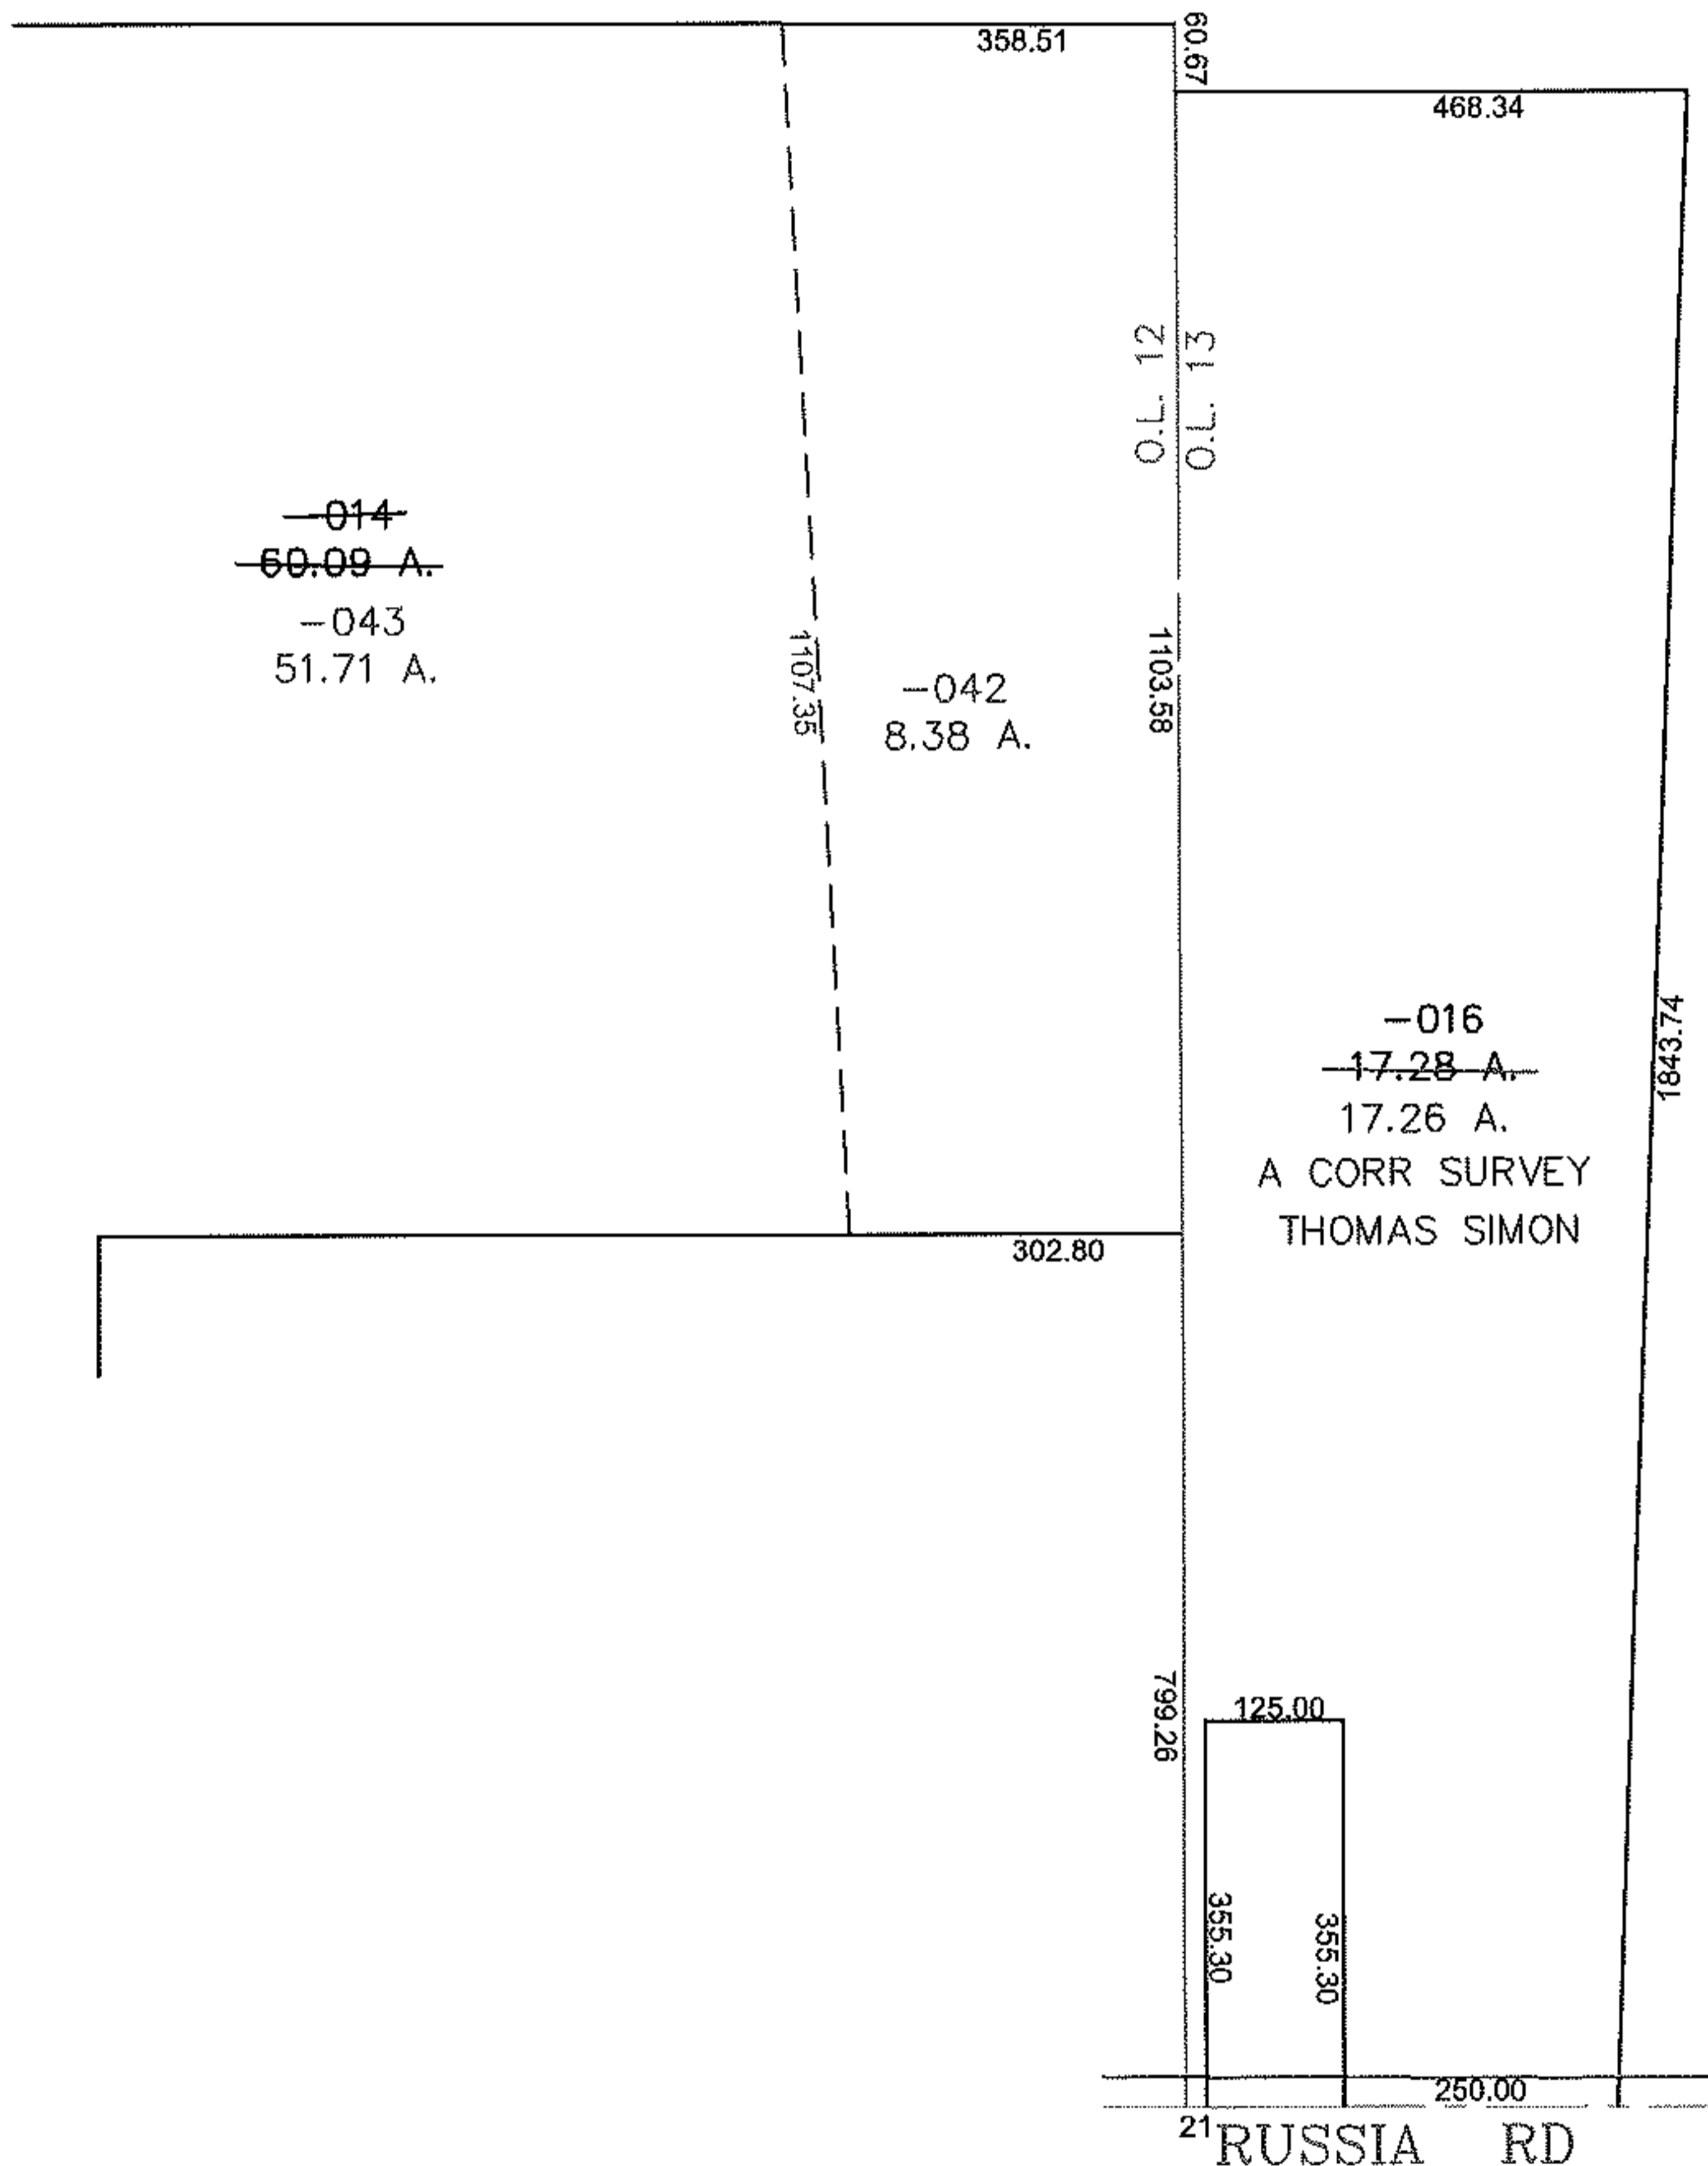

PARENT PARCEL: 09-00-012-000-014, 09-00-013-101-016

CHILD PARCEL: 09-00-012-000-042, -043

STARTING POINT: CENTERLINE OF RUSSIA RD & O.L. 12

13-03199

SPLITS/DEEDS PROCESSED

LORAIN COUNTY TAX MAP DEPARTMENT
226 MIDDLE AVE. ELYRIA, OHIO

SURVEYED BY: THOMAS SIMON

CLOSURE: 0.00 : 10,000

MAP PAGE(S): 09-00-012-A

APPROVED BY: JAH DATE: 10-30-2013

SCALE: 1" = 300 PRIOR INSTRUMENT: 19980581635