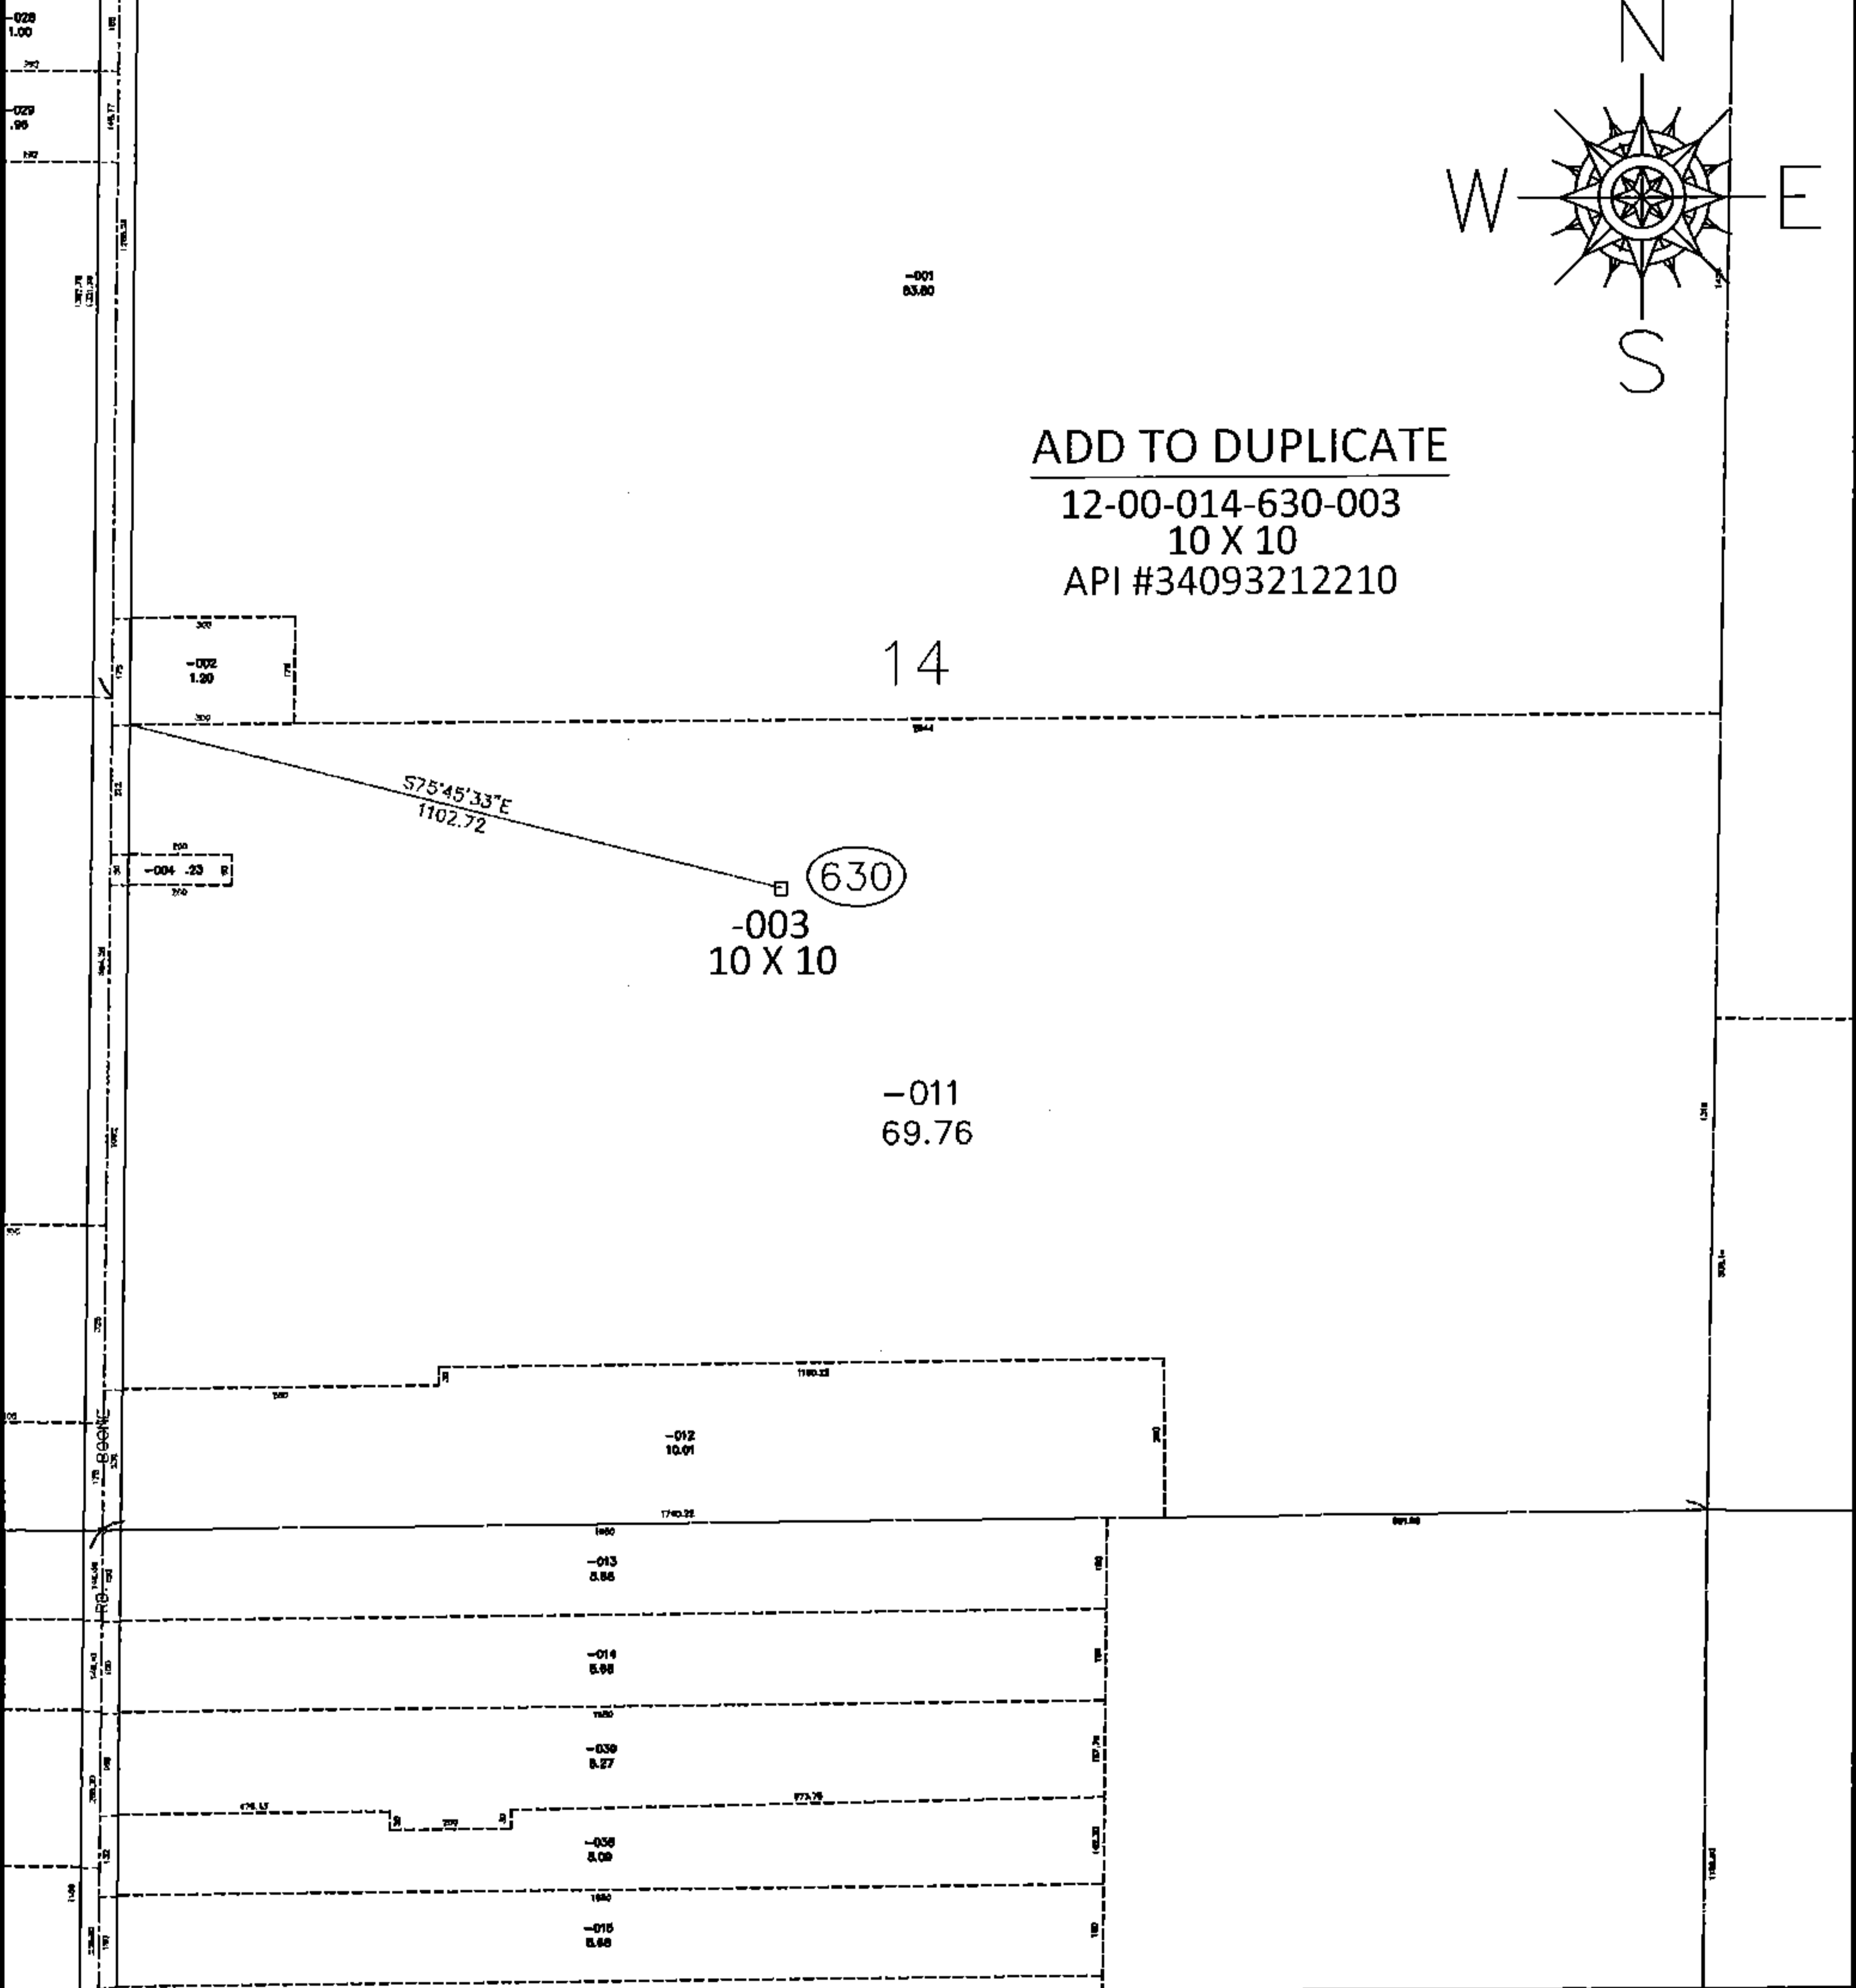

PARENT PARCEL: 12-00-014-000-011

CHILD PARCEL: 12-00-014-630-003

15-03198-A

STARTING POINT:

ADD TO DUPLICATE

12-00-014-630-003

10 X 10

API #34093212210

14

630

-003
10 X 10

-011
69.76

-012
10.01

-013
5.88

-014
5.98

-015
5.27

-016
5.09

-017
5.88

SPLITS/DEEDS PROCESSED

LORAIN COUNTY TAX MAP DEPARTMENT
226 MIDDLE AVE. ELYRIA, OHIO

SURVEYED BY: N/A

CLOSURE: N/A

MAP PAGE(S): 12-00-014-A

APPROVED BY: RRM DATE: 5-13-15

SCALE: 1" = 400

PRIOR INST.: