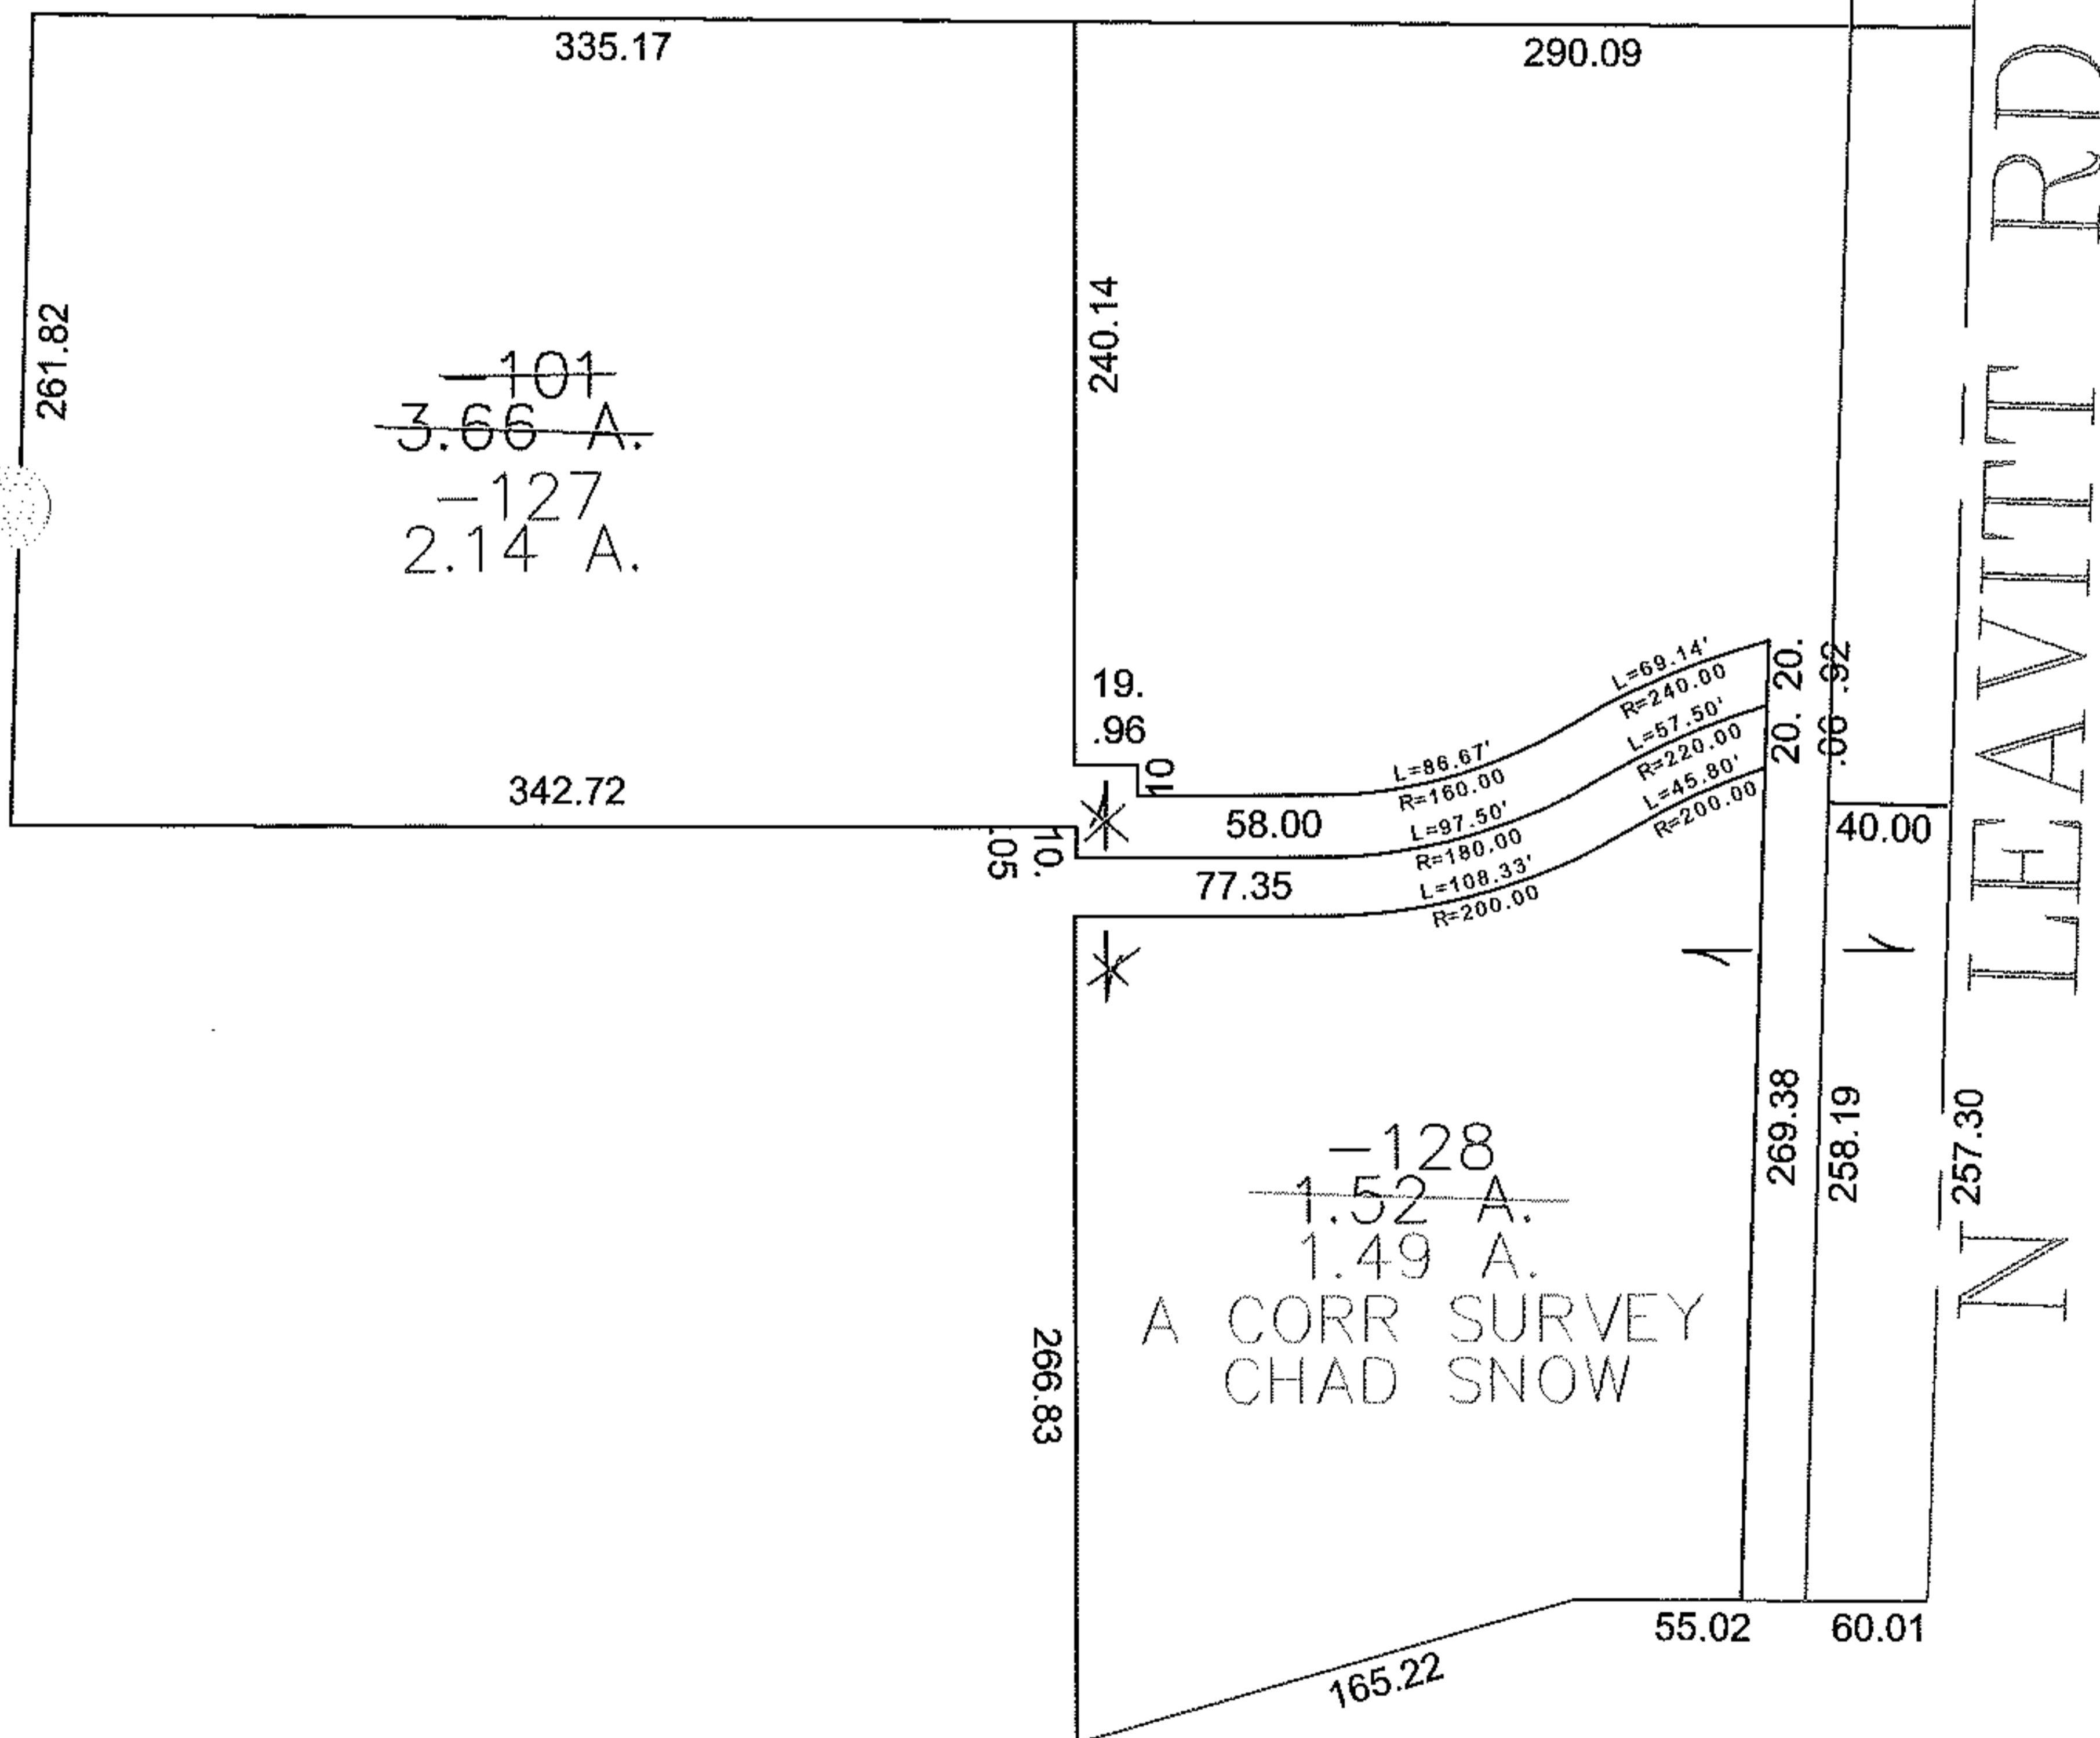

PARENT PARCEL: 05-00-040-106-101

CHILD PARCEL: 05-00-040-106-127, -128

STARTING POINT: CENTERLINE OF COOPER FOSTER RD & LEAVITT RD

13-03197

COOPER FOSTER RD

SPLITS/DEEDS PROCESSED

LORAIN COUNTY TAX MAP DEPARTMENT  
226 MIDDLE AVE. ELYRIA, OHIO

SURVEYED BY: CHAD SNOW  
 CLOSURE: 0.00 : 10,000  
 MAP PAGE(S): 05-00-040-B  
 APPROVED BY: JAH DATE: 10/29/2013  
 SCALE: 1" = 100 PRIOR INSTRUMENT: OR 1416/646