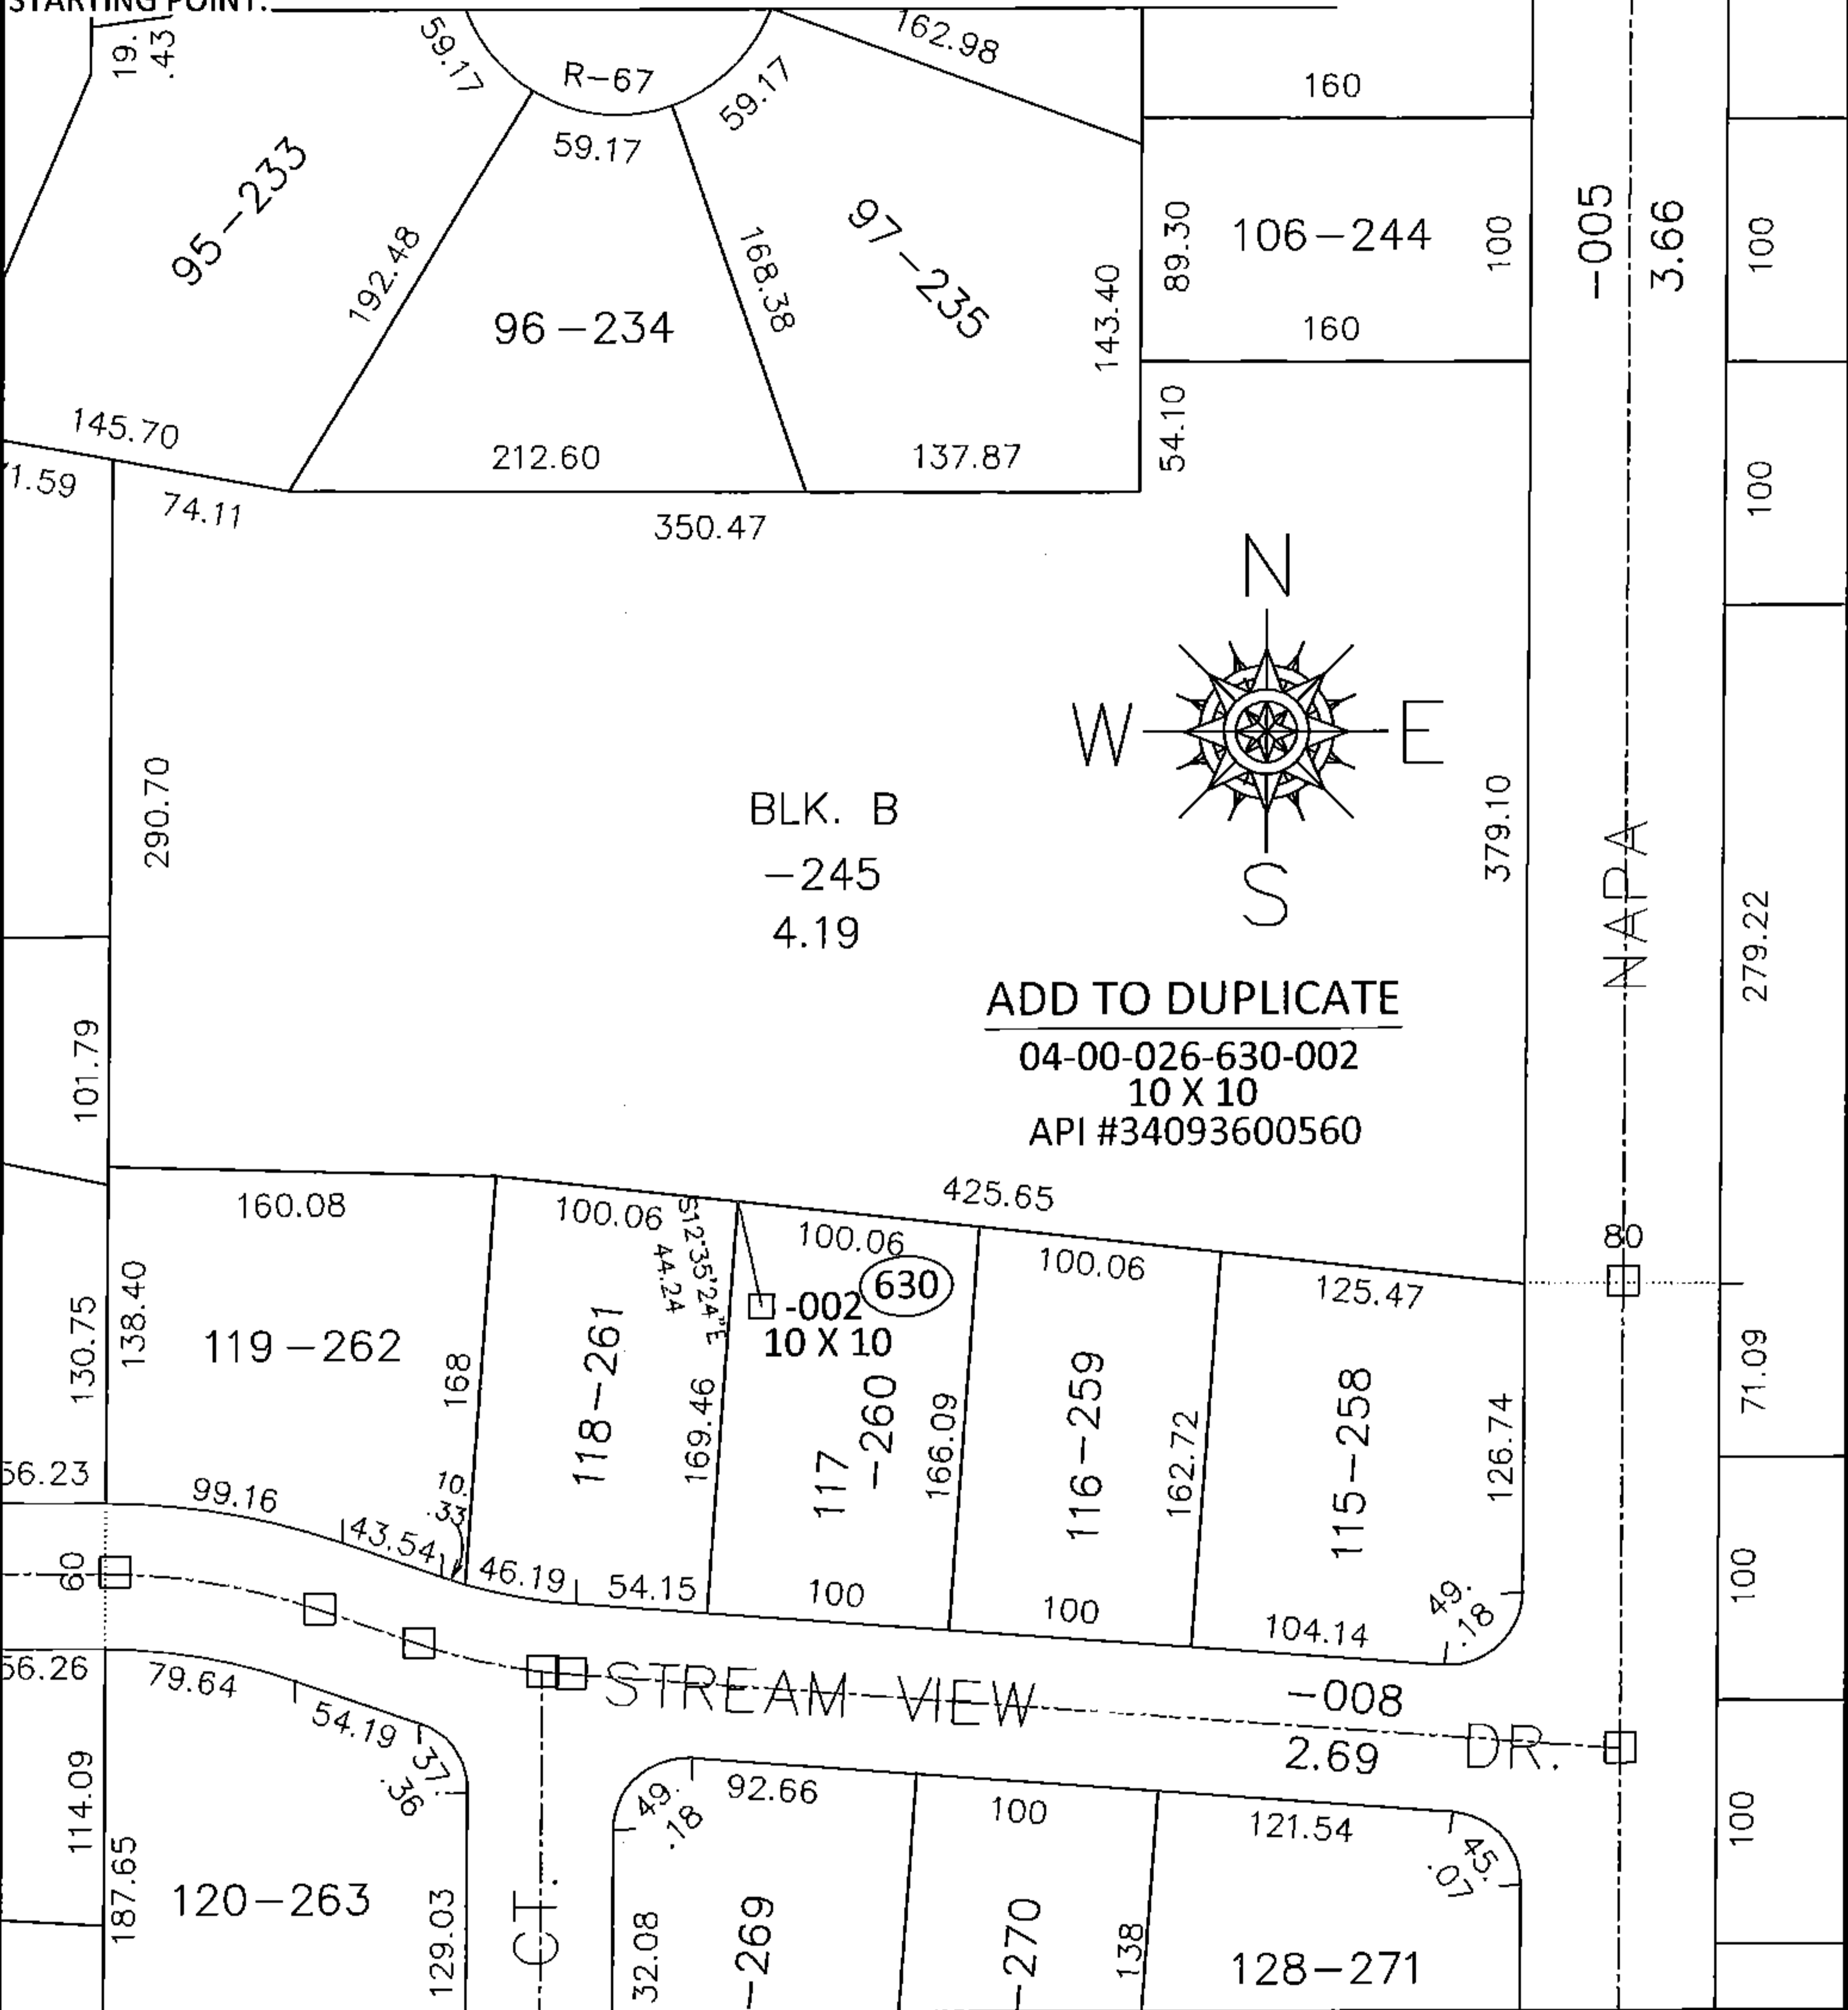

PARENT PARCEL: 04-00-026-109-260

CHILD PARCEL: 04-00-026-630-002

15-03189-A

STARTING POINT:

ADD TO DUPLICATE

04-00-026-630-002

10 X 10

API #34093600560

SPLITS/DEEDS PROCESSED

LORAIN COUNTY TAX MAP DEPARTMENT
226 MIDDLE AVE. ELYRIA, OHIO

SURVEYED BY: N/A

CLOSURE: N/A

MAP PAGE(S): 4-00-026-E

APPROVED BY: RRM DATE: 5-11-15

SCALE: 1"= 100

PRIOR INST.: