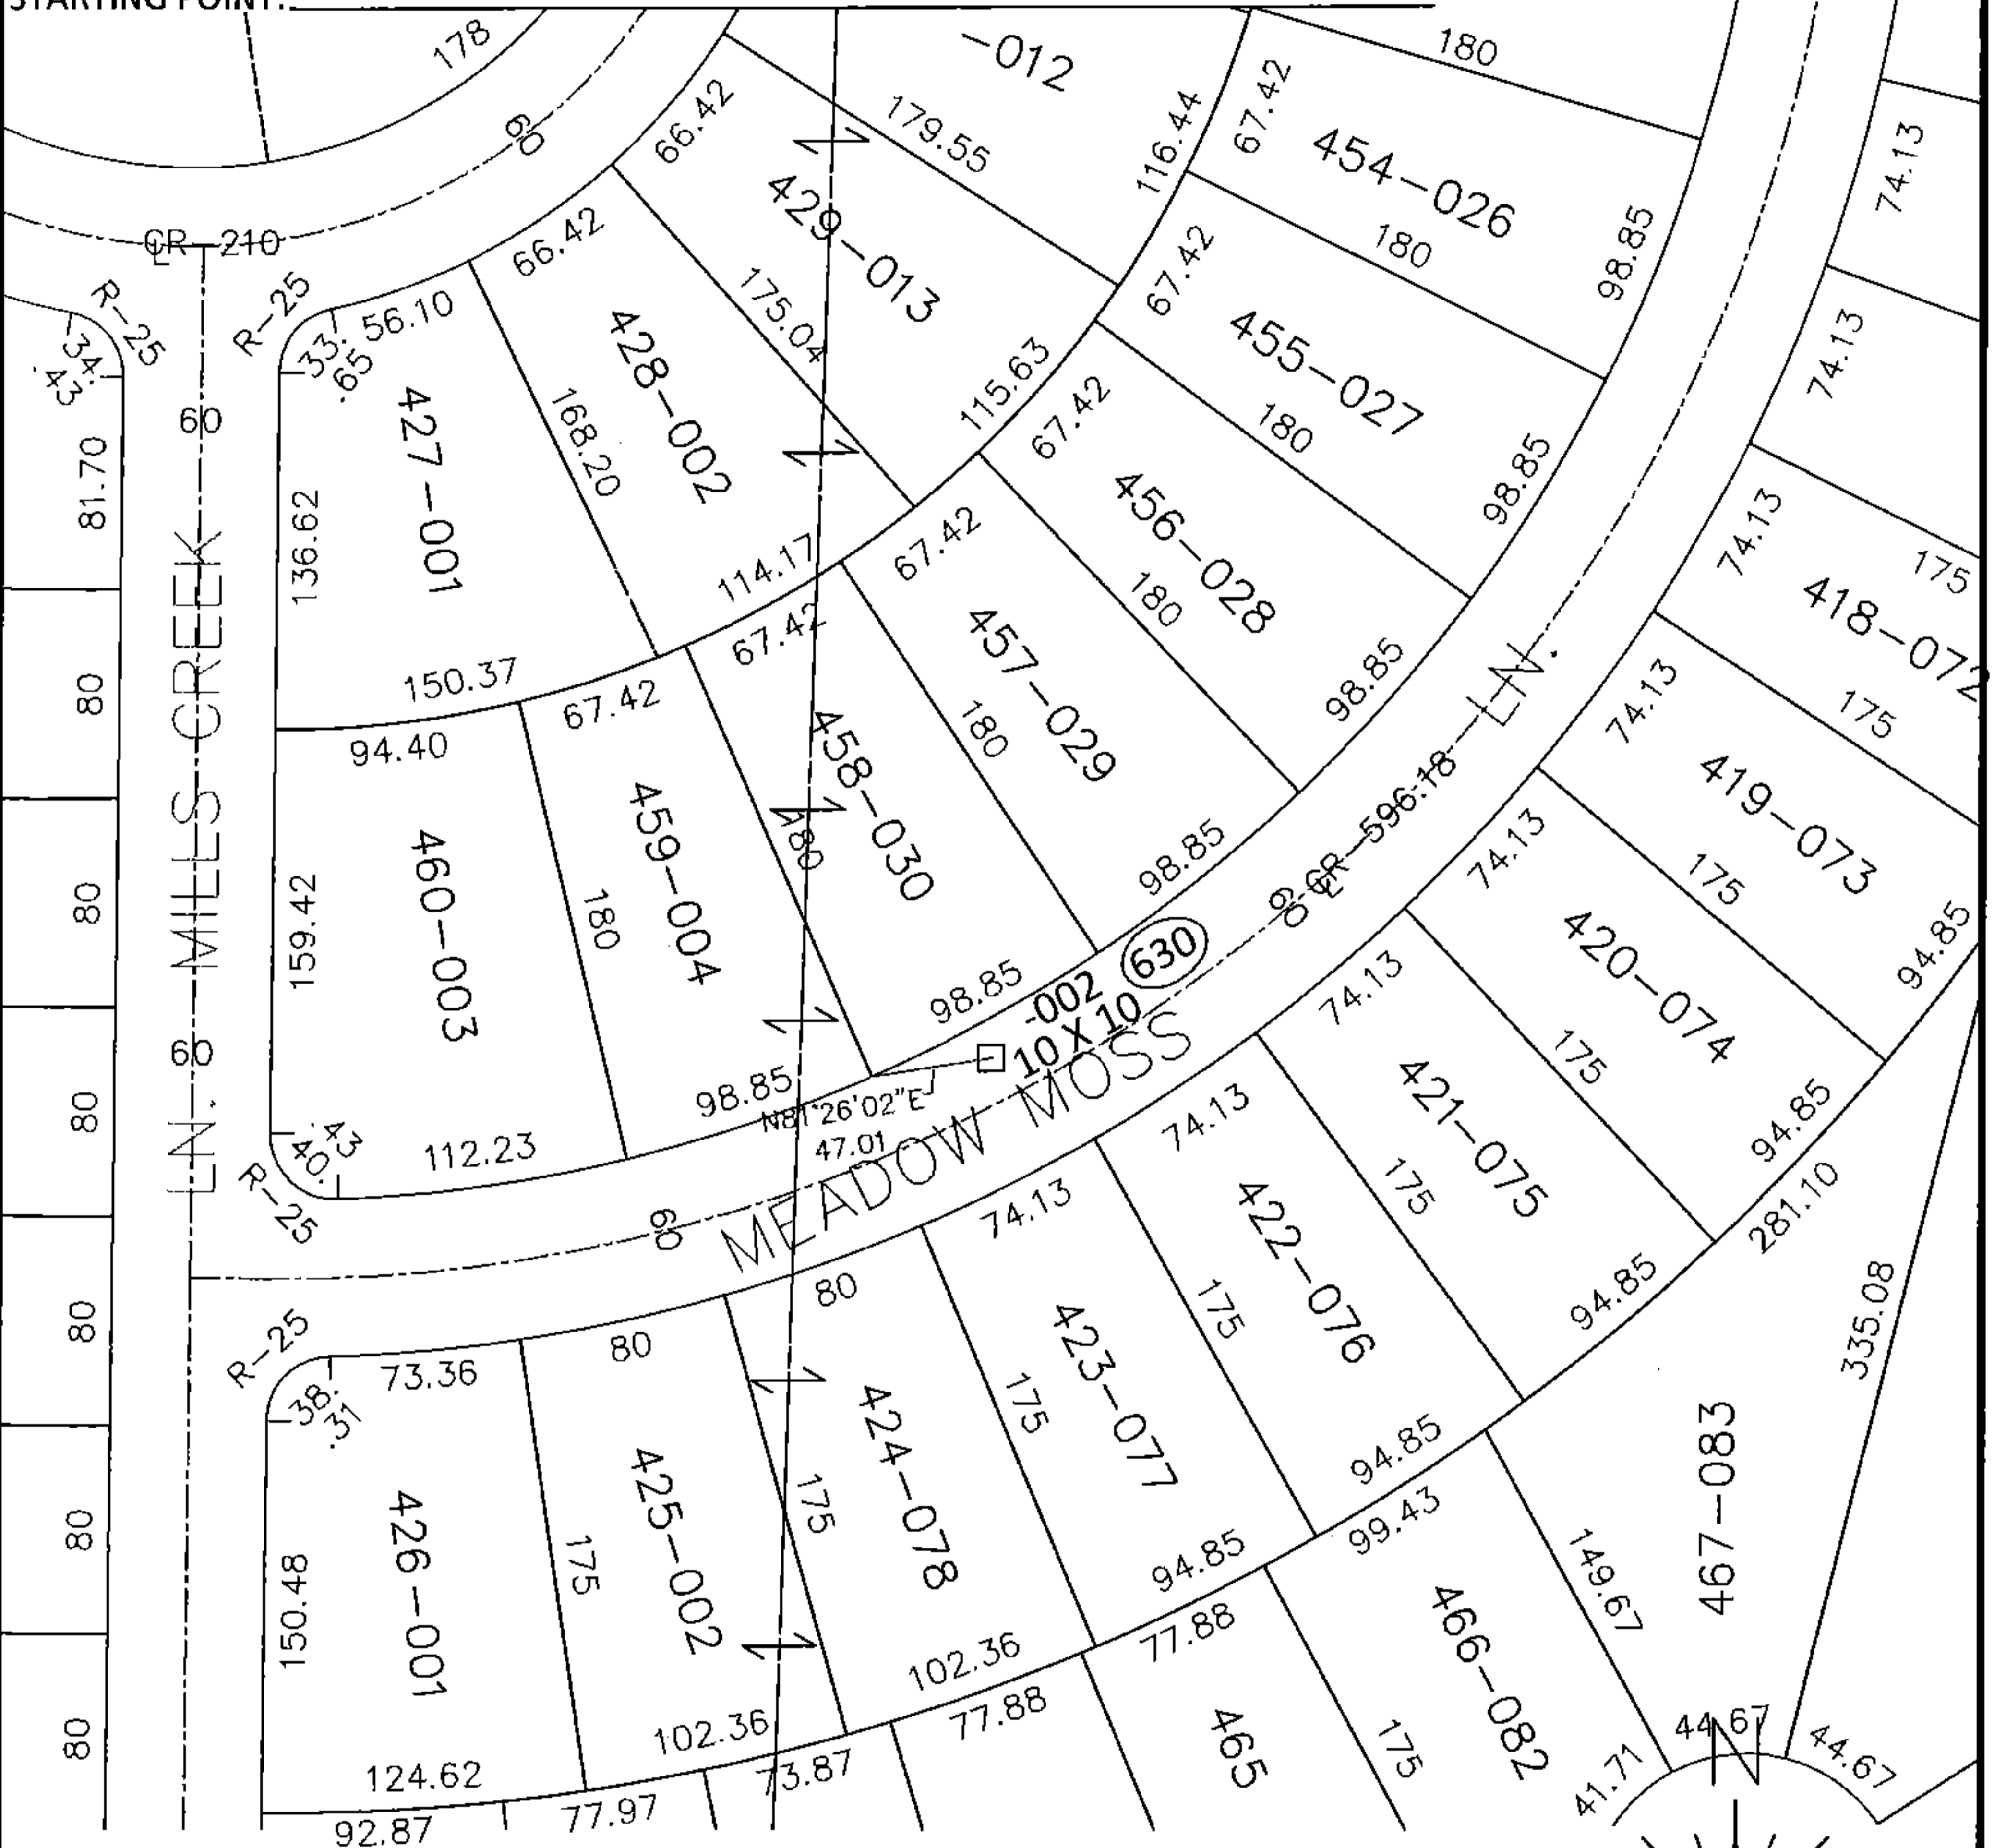

PARENT PARCEL: 07-00-006-900-001

CHILD PARCEL: 07-00-006-630-002

15-03188-A

STARTING POINT:

**ADD TO DUPLICATE**  
 07-00-006-630-002  
 10 X 10  
 API #34093200520

**SPLITS/DEEDS PROCESSED**

LORAIN COUNTY TAX MAP DEPARTMENT  
 226 MIDDLE AVE. ELYRIA, OHIO

SURVEYED BY: N/A  
 CLOSURE: N/A  
 MAP PAGE(S): 7-00-006-A  
 APPROVED BY: RRM DATE: 5-11-15  
 SCALE: 1"= 100 PRIOR INST.: