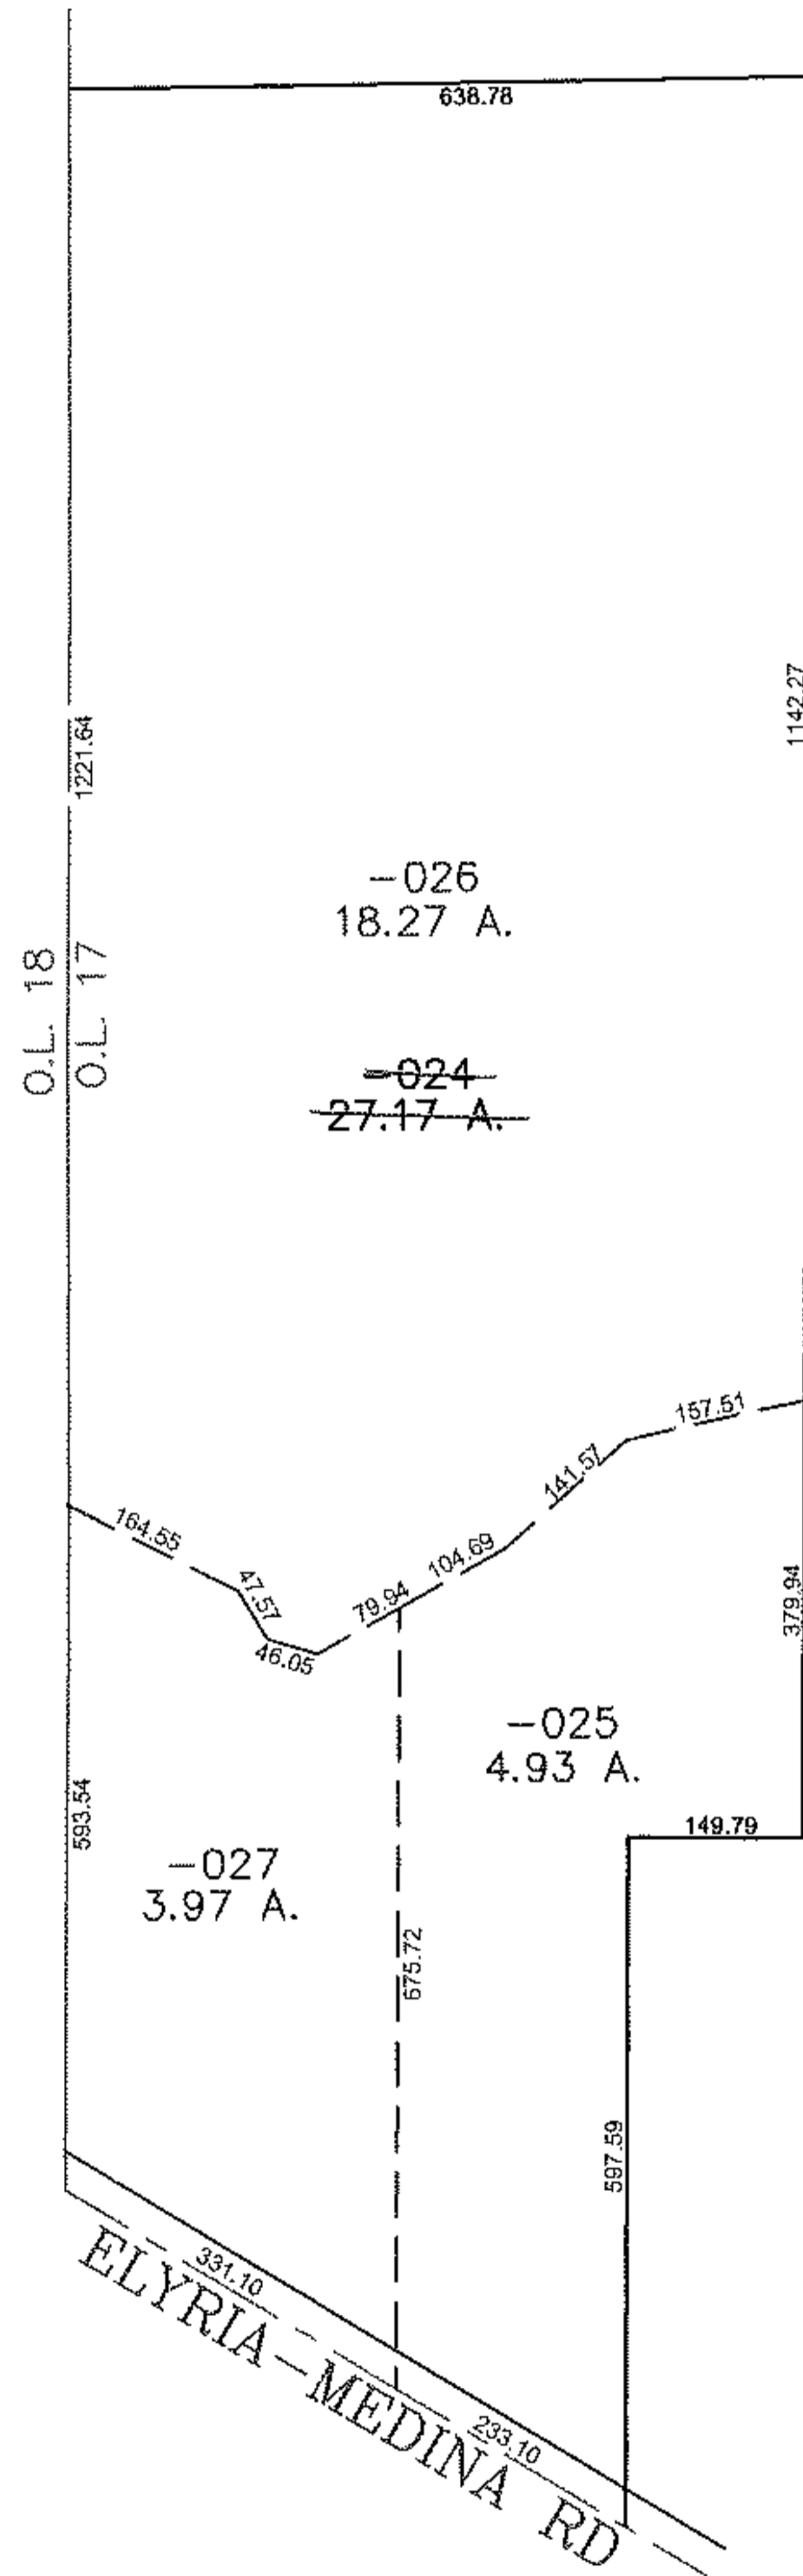

PARENT PARCEL: 16-00-017-000-024

CHILD PARCEL: 16-00-017-000-025, -026, -027

STARTING POINT: CENTERLINE OF ELYRIA-MEDINA RD & O.L. 17

13-03185

SPLITS/DEEDS PROCESSED
 LORAIN COUNTY TAX MAP DEPARTMENT
 226 MIDDLE AVE. ELYRIA, OHIO

SURVEYED BY: THOMAS SIMON
 CLOSURE: 0.00 : 10.000
 MAP PAGE(S): 16-B
 APPROVED BY: JAH DATE: 9/23/2013
 SCALE: 1" = 300 PRIOR INSTRUMENT: 20110373778