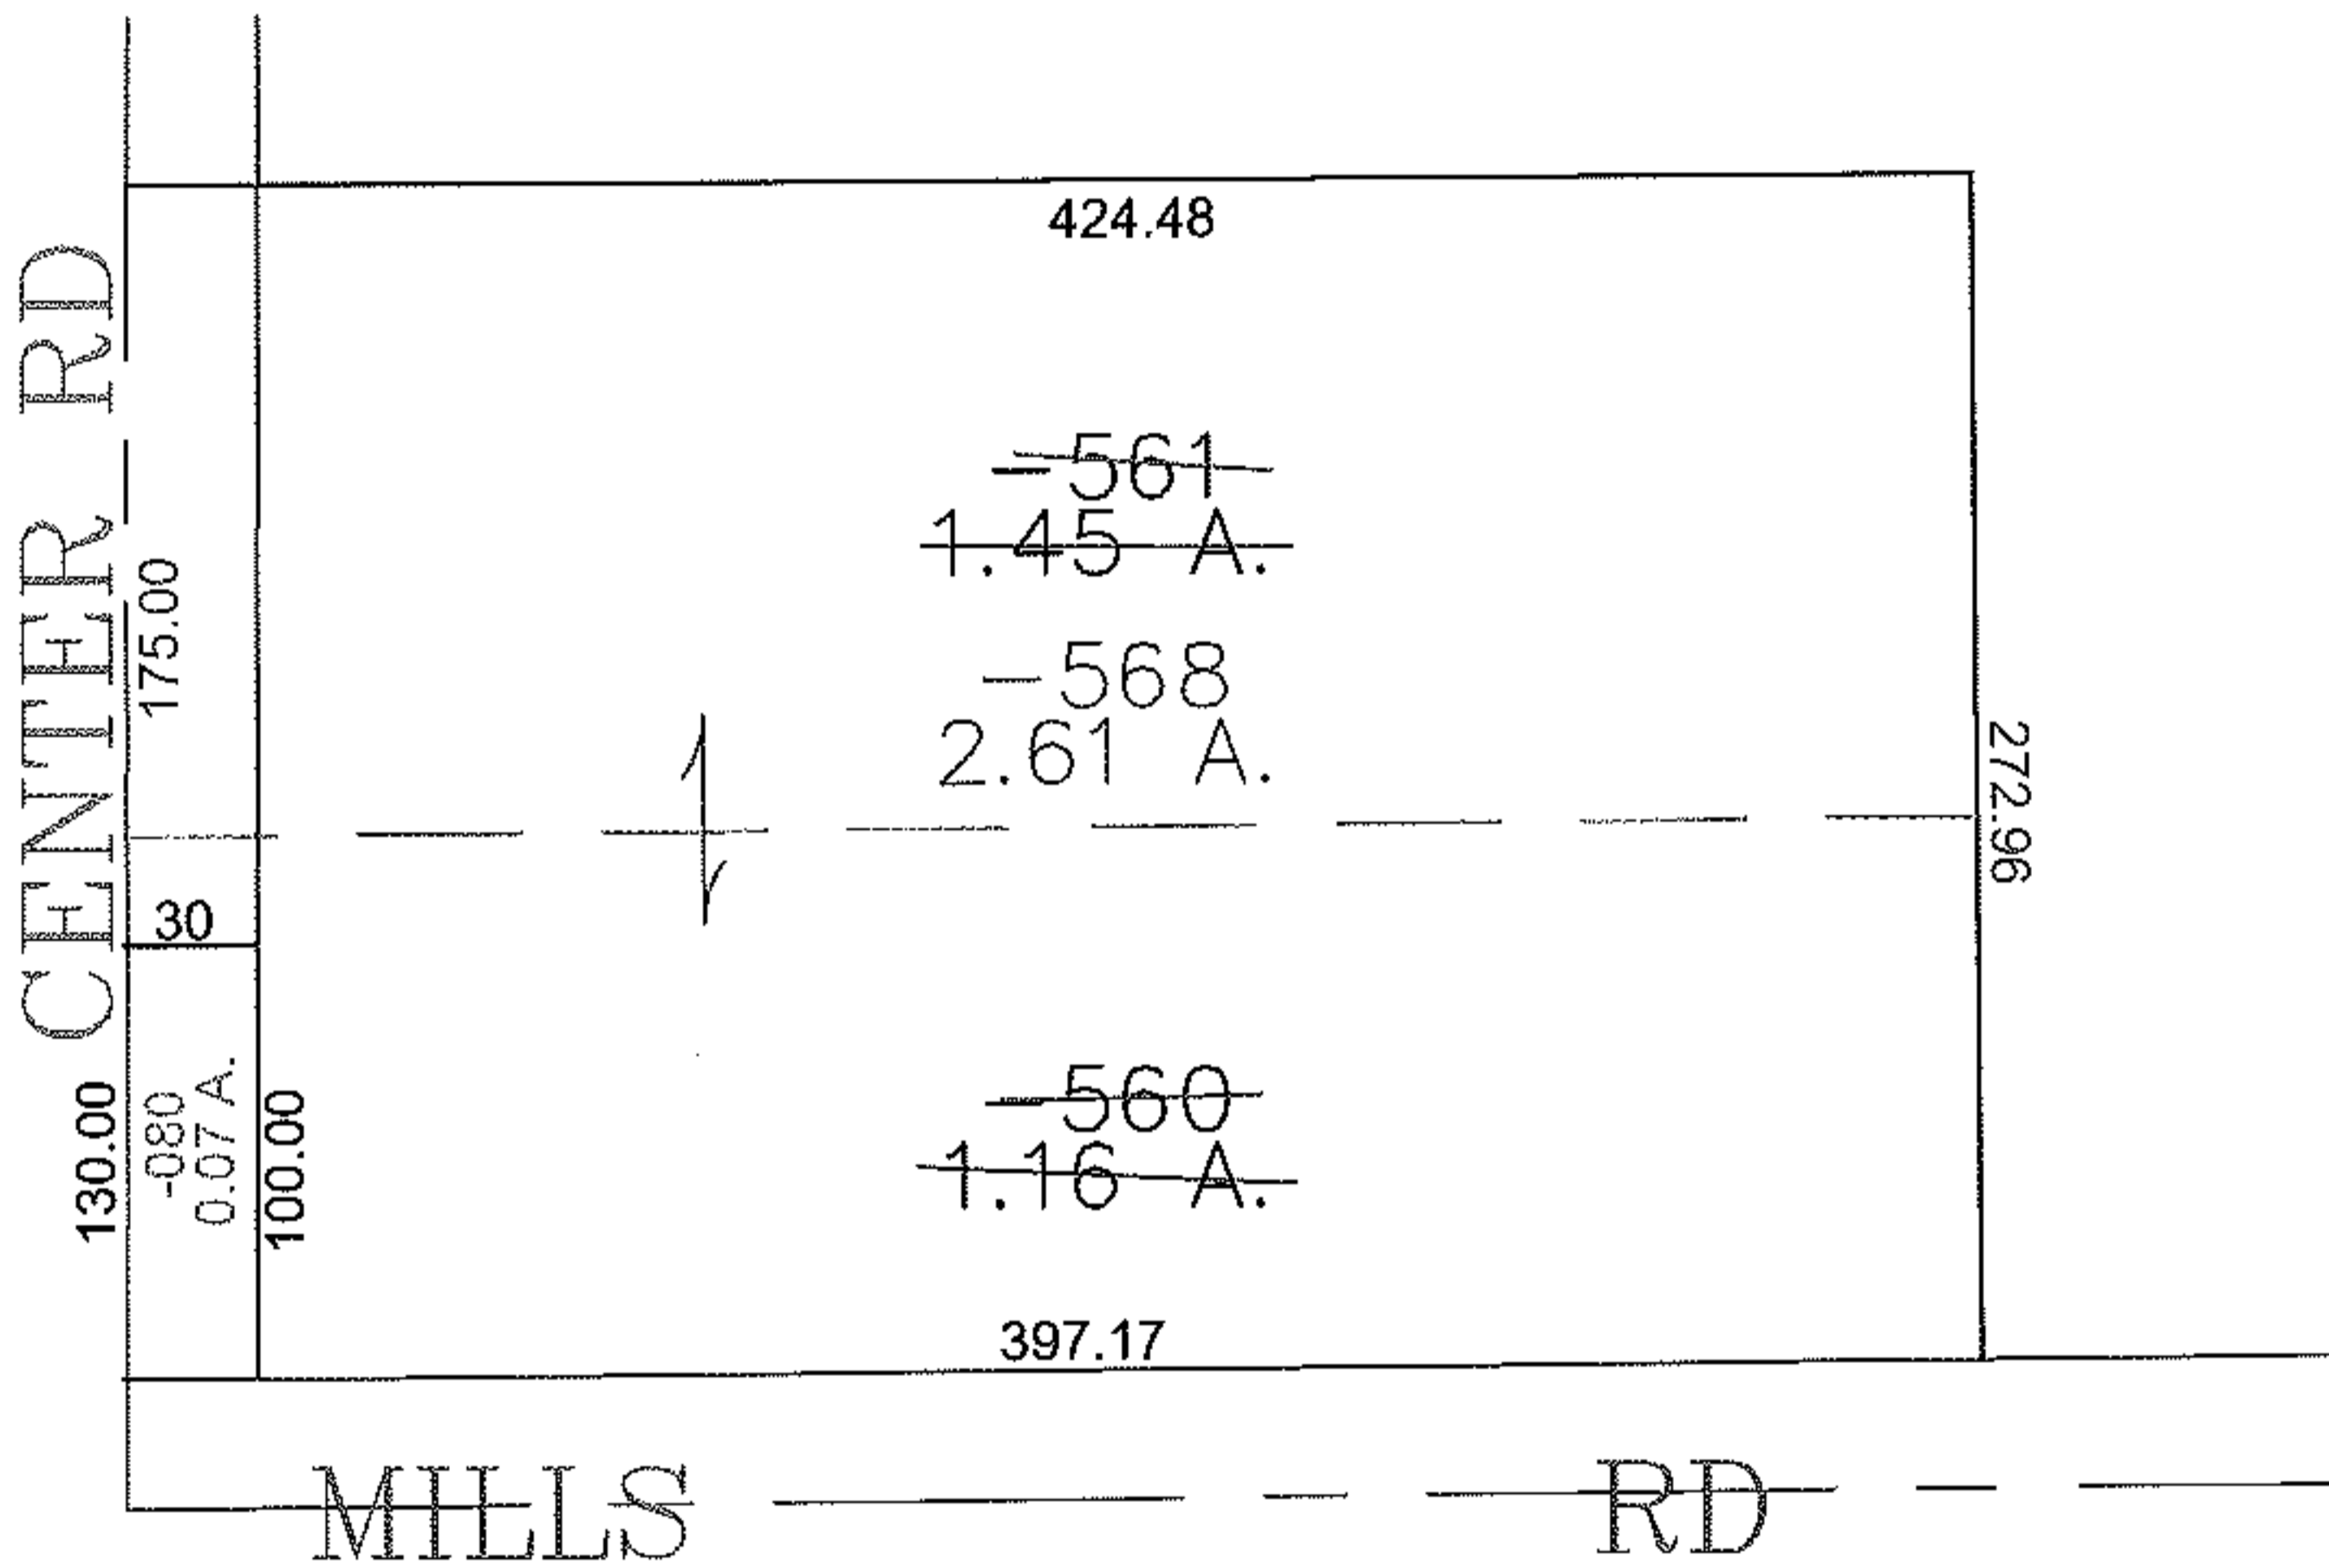

PARENT PARCEL: 04-00-013-000-560, -561

CHILD PARCEL: 04-00-013-000-568

STARTING POINT: CENTERLINE OF CENTER RD & MILLS RD

13-03183

SPLITS/DEEDS PROCESSED

LORAIN COUNTY TAX MAP DEPARTMENT
226 MIDDLE AVE. ELYRIA, OHIO

SURVEYED BY: MICHAEL SPELLACY

CLOSURE: 0.00 : 10.000

MAP PAGE(S): 04-00-013-G

APPROVED BY: JAH DATE: 9-18-2013

SCALE: 1" = 100 PRIOR INSTRUMENT: 20110390541