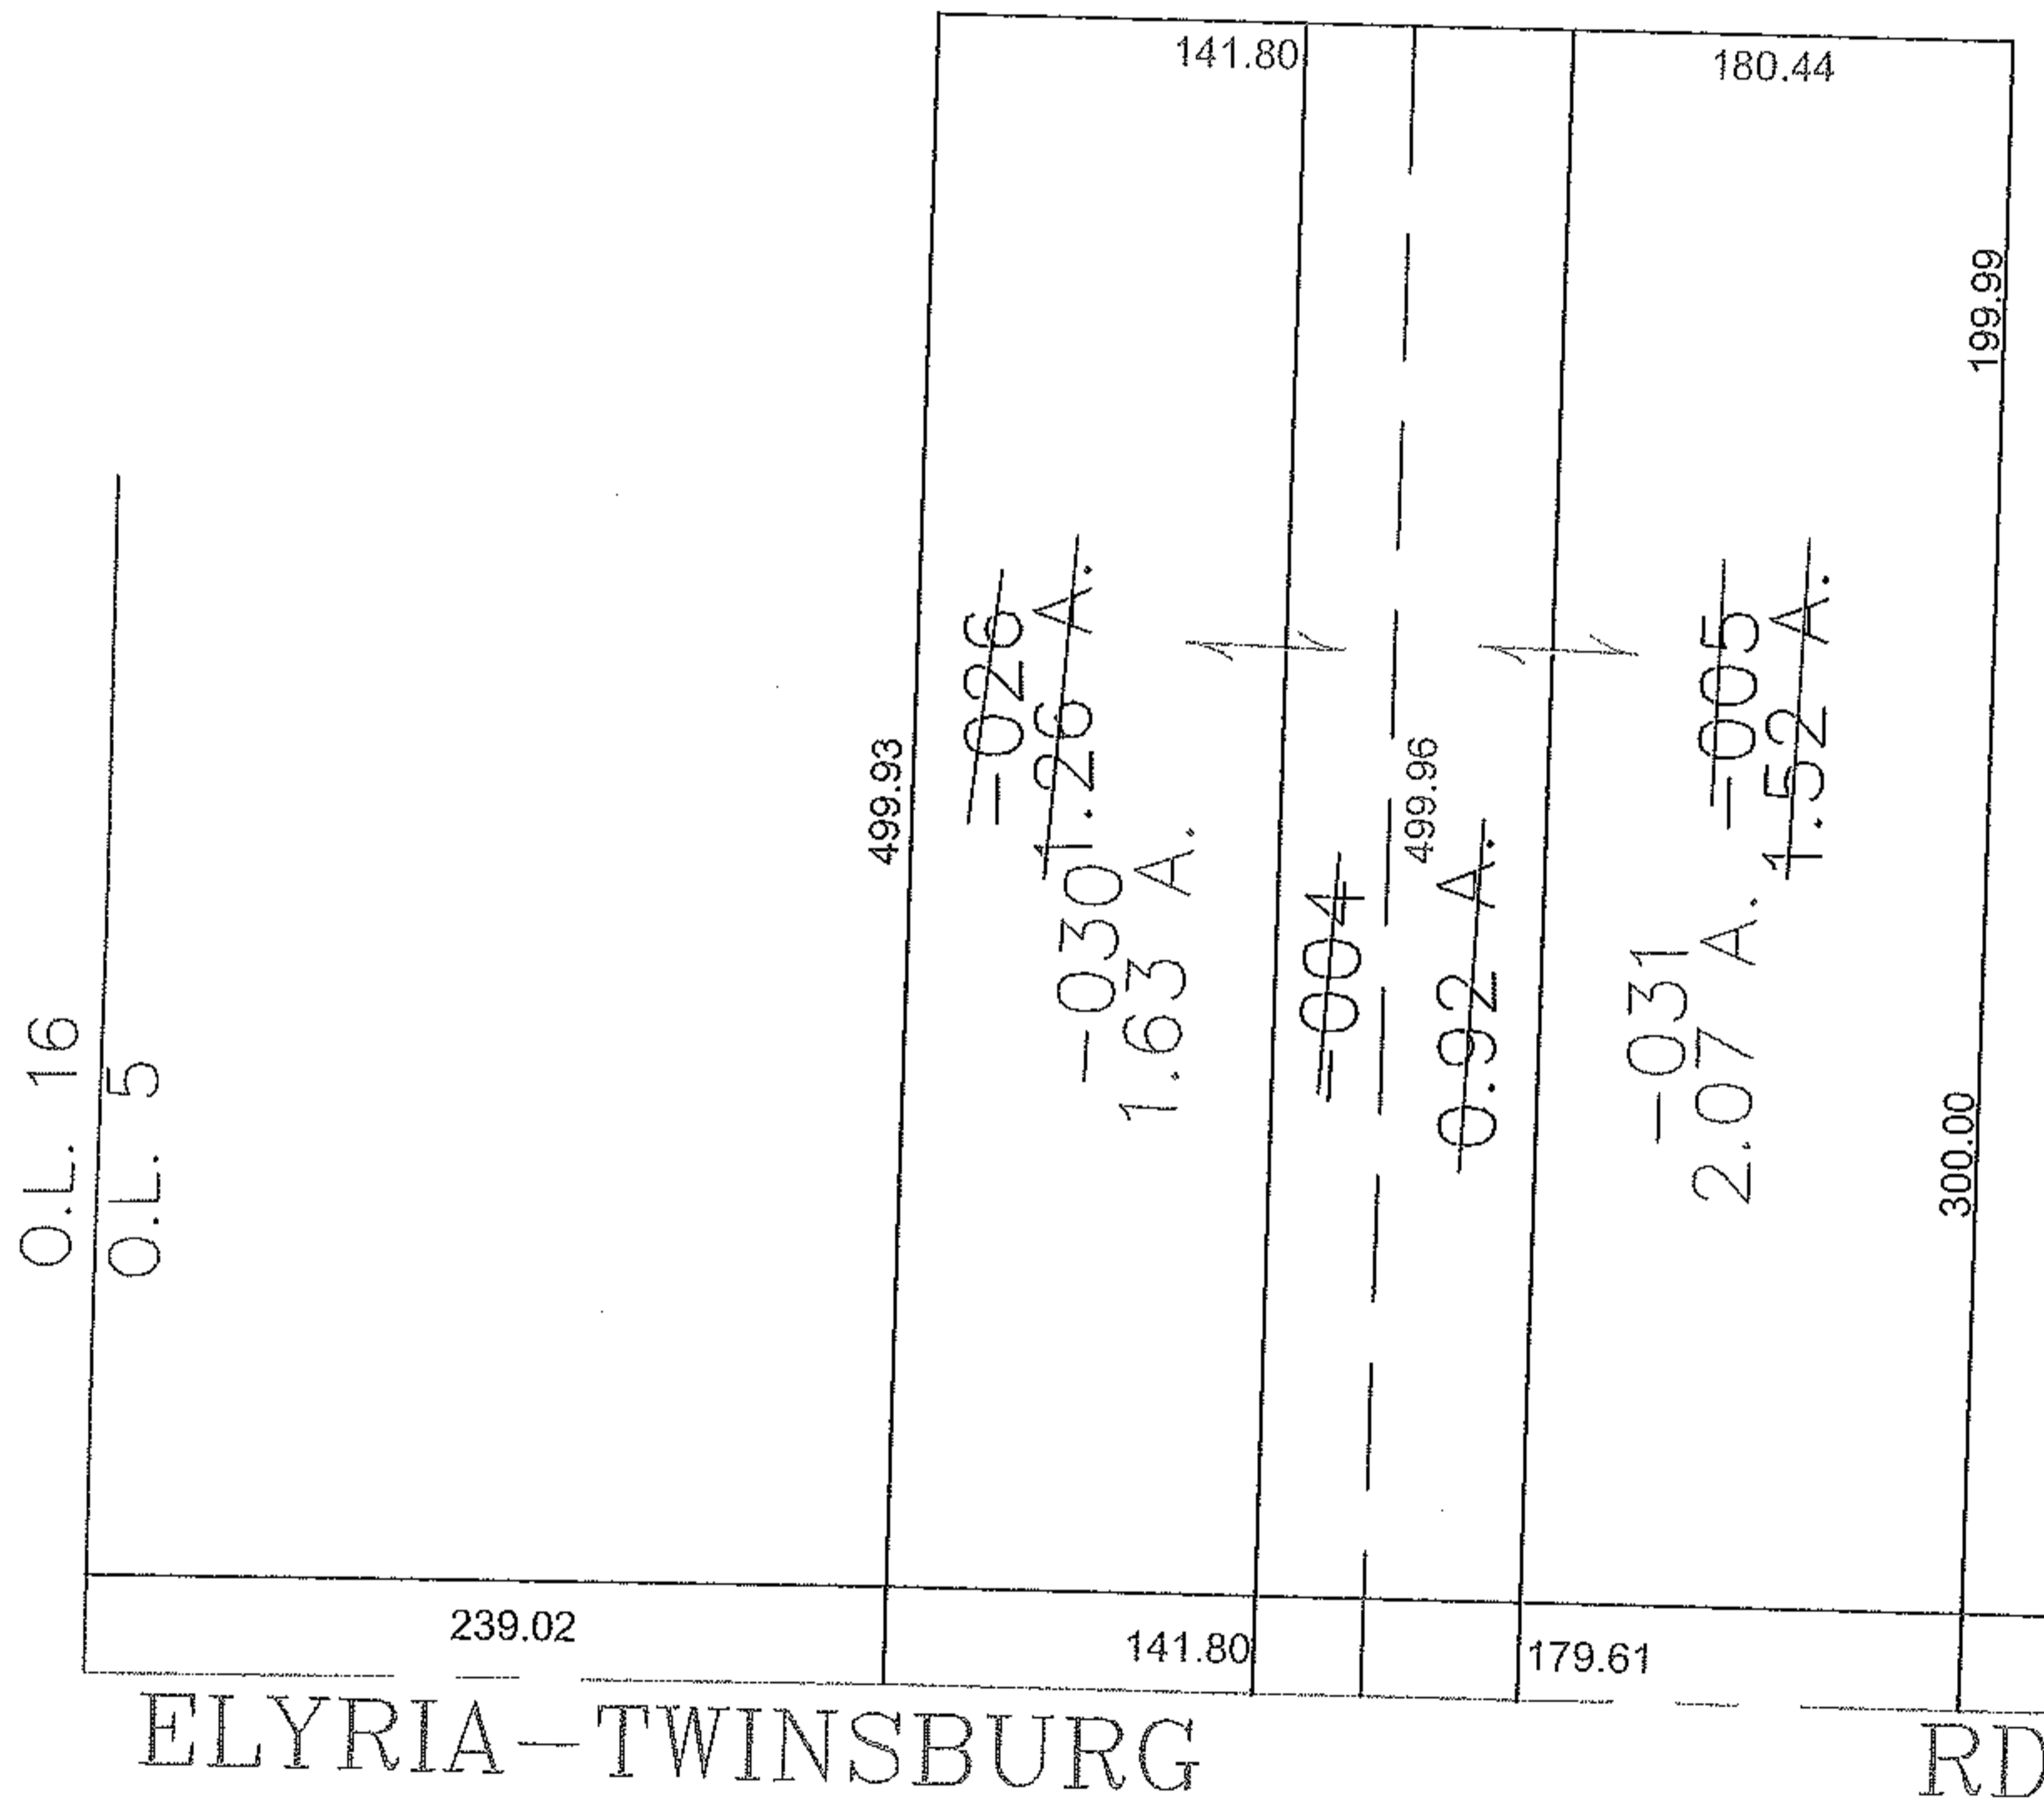

PARENT PARCEL: 12-00-005-101-005, -004, -026

CHILD PARCEL: 12-00-005-101-030, -031

STARTING POINT: CENTERLINE OF ELYRIA-TWINSBURG RD & O.L. 5

13-03181

ELYRIA-TWINSBURG RD

SPLITS/DEEDS PROCESSED

LORAIN COUNTY TAX MAP DEPARTMENT
226 MIDDLE AVE. ELYRIA, OHIO

SURVEYED BY:	TIM FINKE
CLOSURE:	0.00 : 10.000
MAP PAGE(S):	12-00-005-A
APPROVED BY:	JAH
DATE:	9/12/2013
SCALE:	1"= 100
PRIOR INSTRUMENT:	DV 1179/108